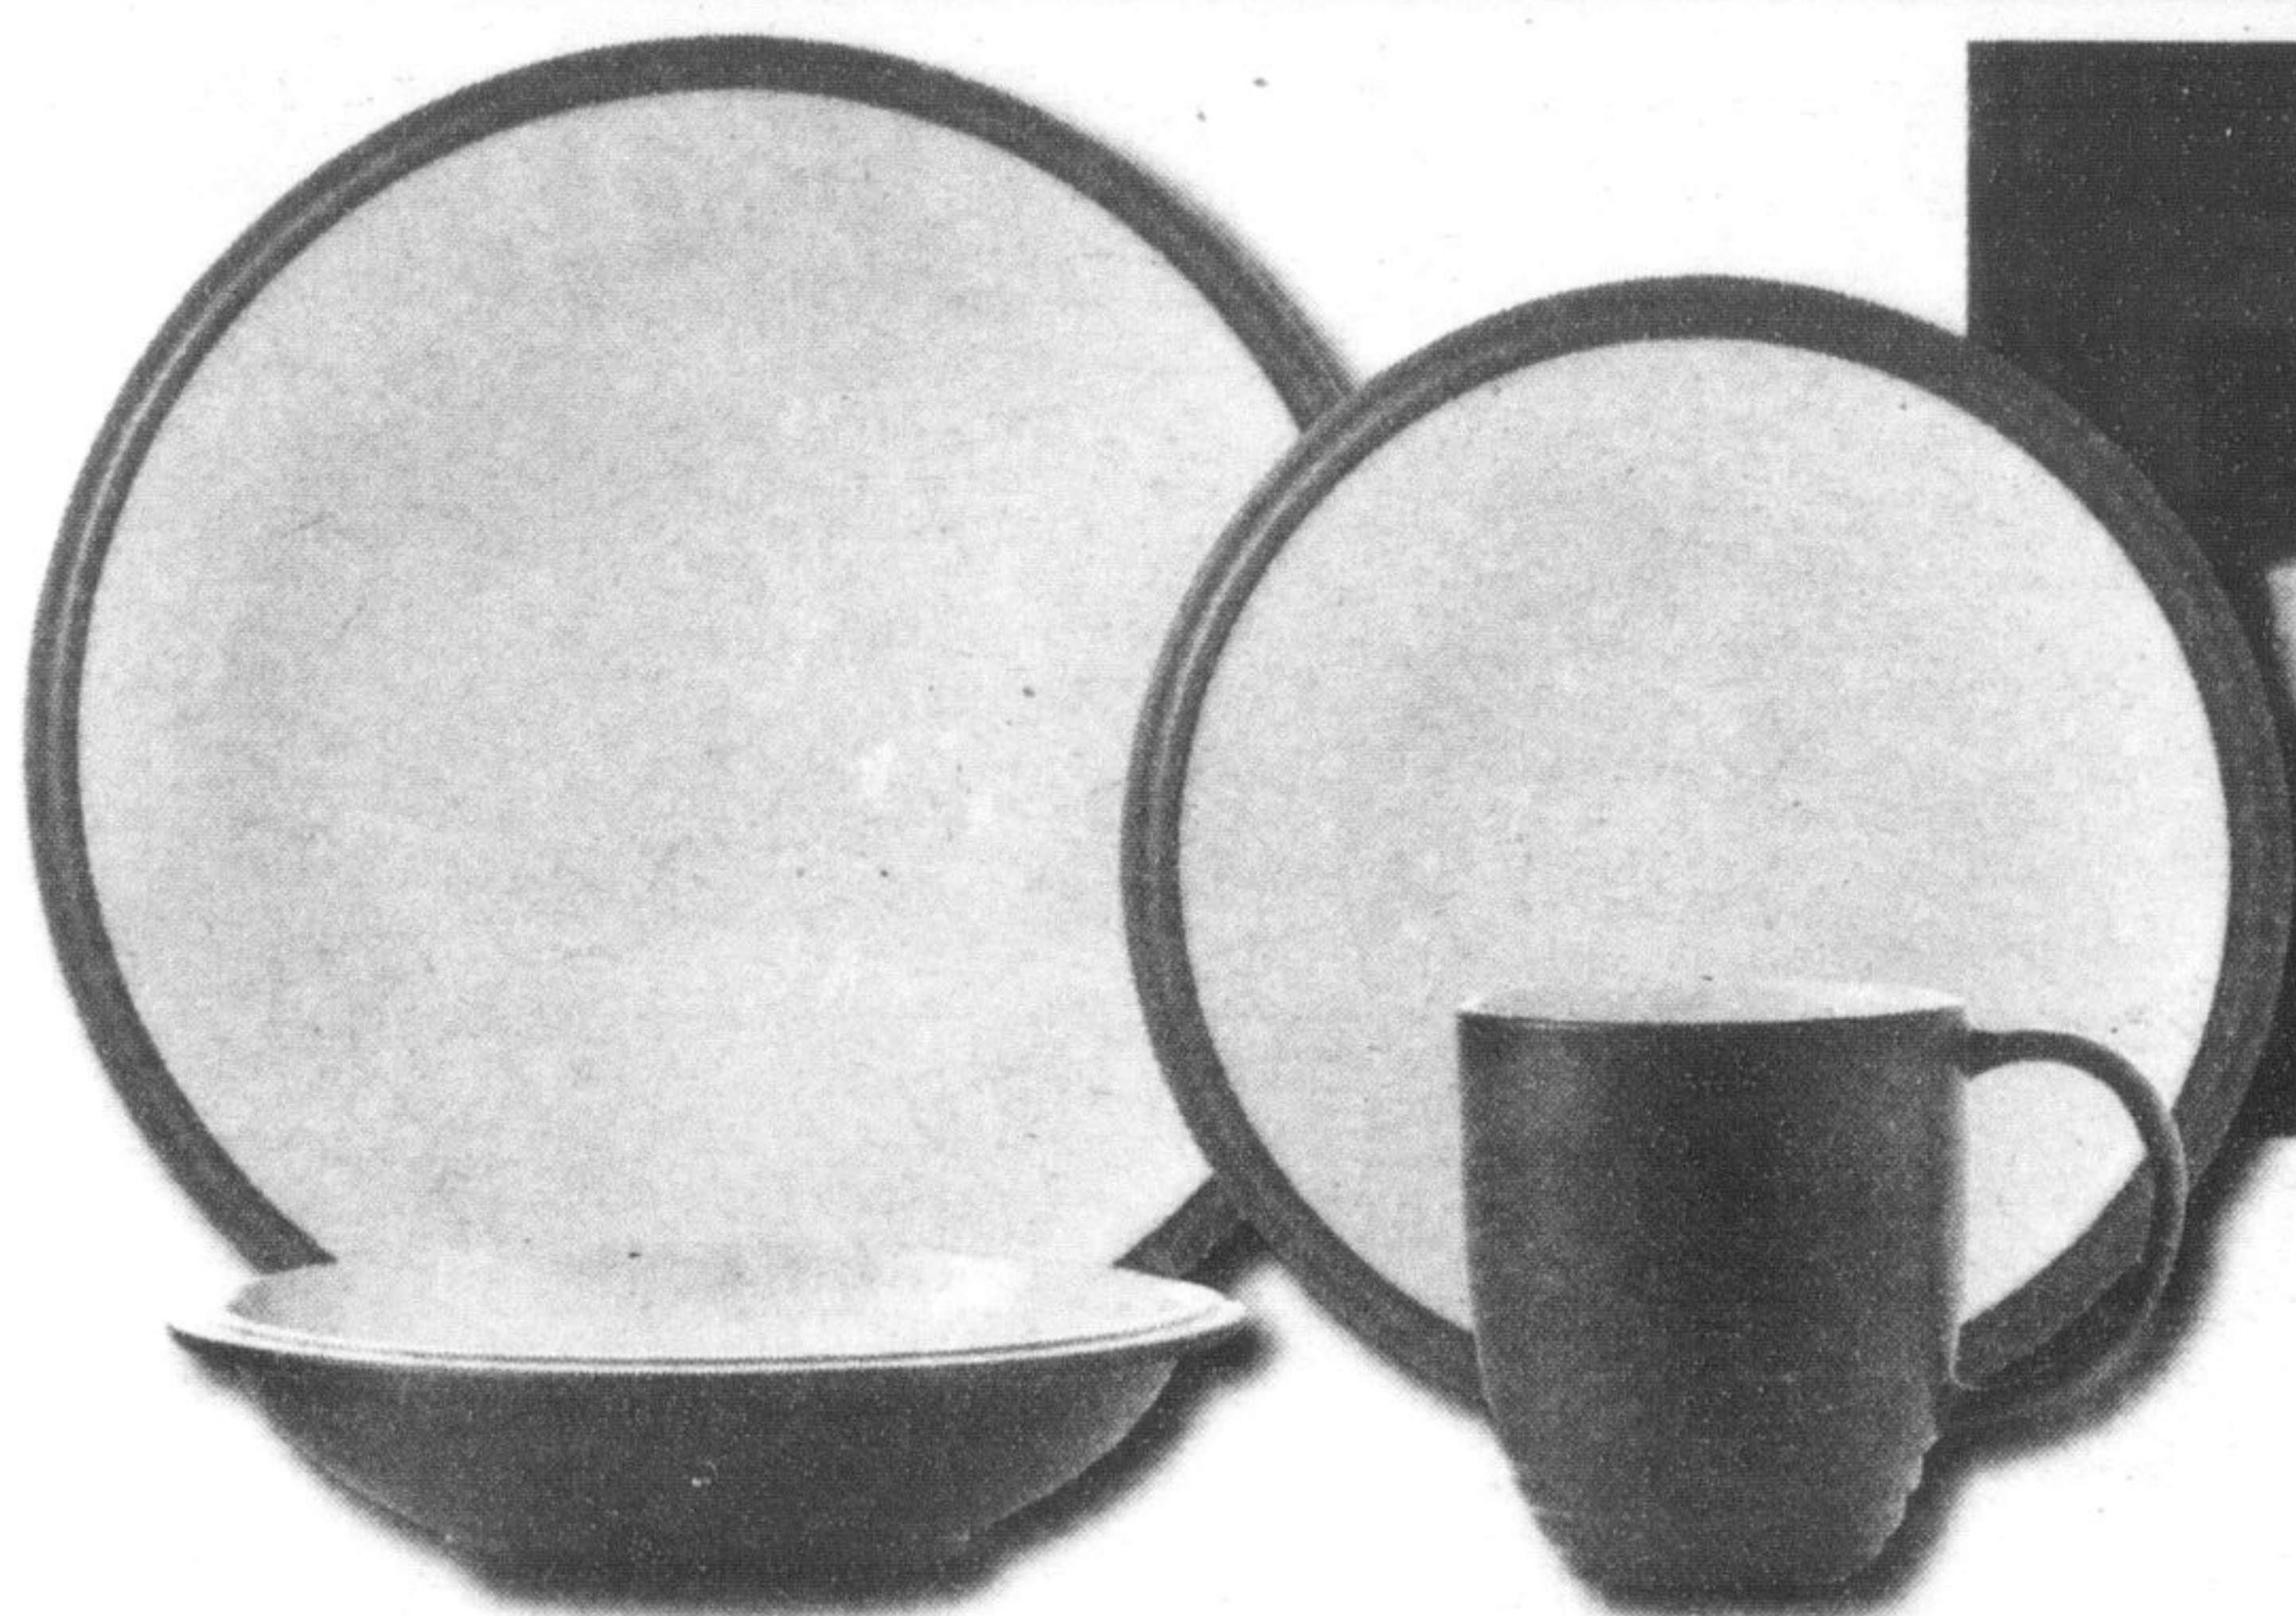

INTRODUCING

Jamie at Home

BY ROYAL WORCESTER

16 Piece Set $199.95