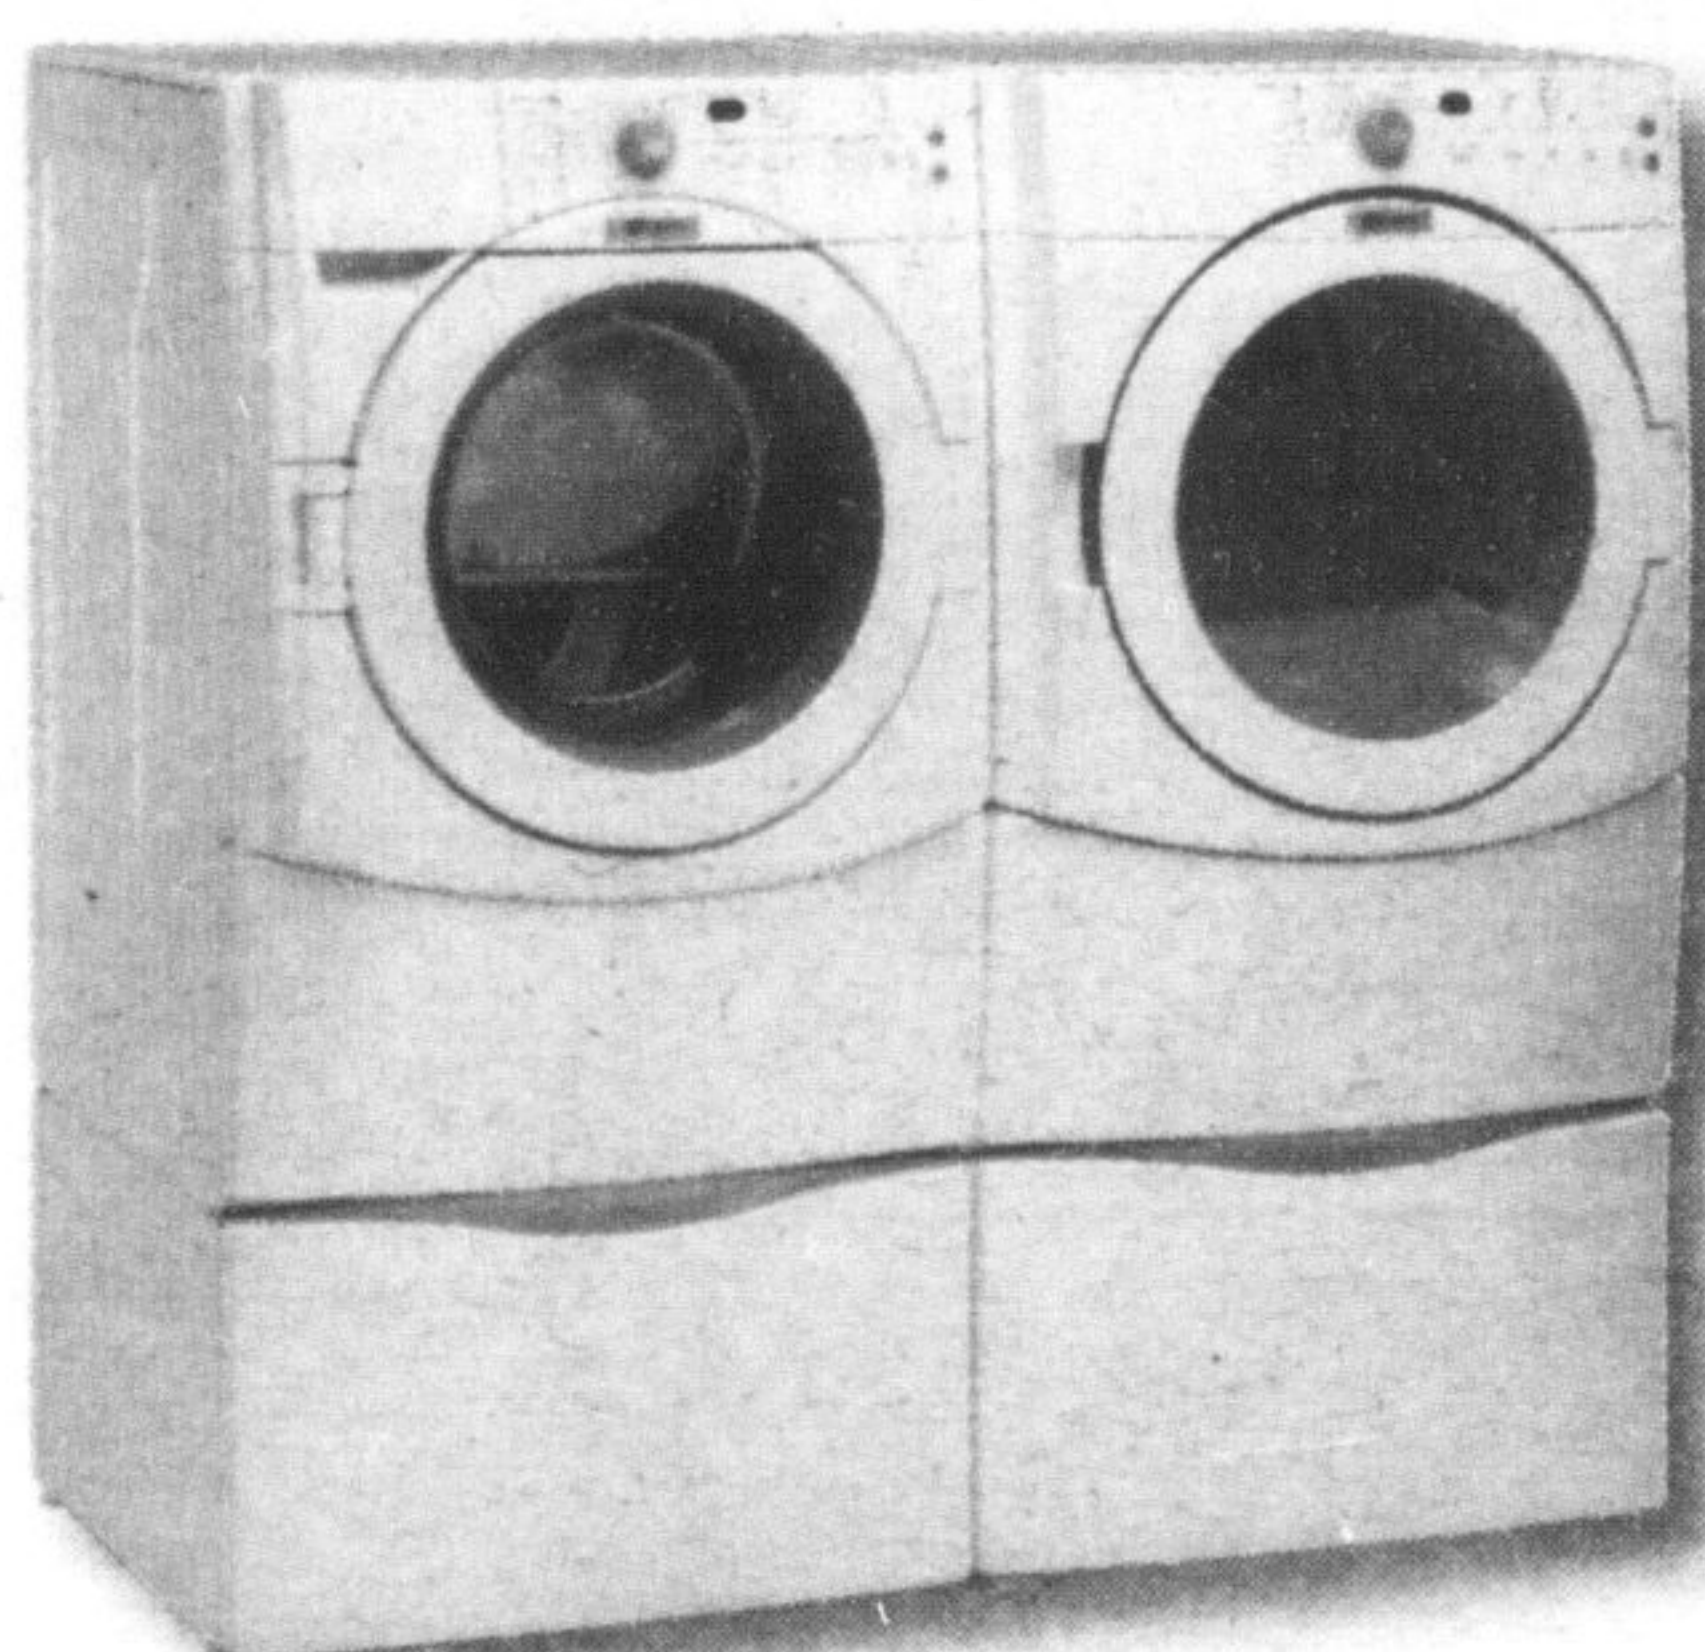

Don't let the rain get you down...

Come to Mitchell's Maytag for some

SIZZLING SUMMER SAVINGS

Limited Time Offer

MAYTAG Epic-Z Laundry Pair

- | | |
|----------------------------|---------------------|
| WASHER | DRYER |
| • 3.7 cu.ft | • 6.7 cu.ft |
| • 1100 RPM Spin | • Dura Cushion Drum |
| • Clean Washer Cycle | • Wrinkle Prevent |
| • Stainless Steel Interior | • Sensor Dry |
| | • Stackable |

PEDESTALS SOLD SEPARATELY

\$1599 FOR THE PAIR

+ TAX

1 Year supply of detergent and fabric softener with the purchase of a qualifying HE laundry pair!
See store for details.

MAYTAG Epic Laundry Pair

- | | |
|--------------------------------|---------------------------|
| WASHER | DRYER |
| • 4.0 cu.ft | • 7.0 cu.ft |
| • Stainless Steel Interior | • Dura Cushion Dryer Drum |
| • 1000 RPM Spin | • Wrinkle Prevent |
| • Sanitary Wash Cycle | • Sensor Dry |
| • Hand Wash Cycle/ Extra Rinse | • Stackable |