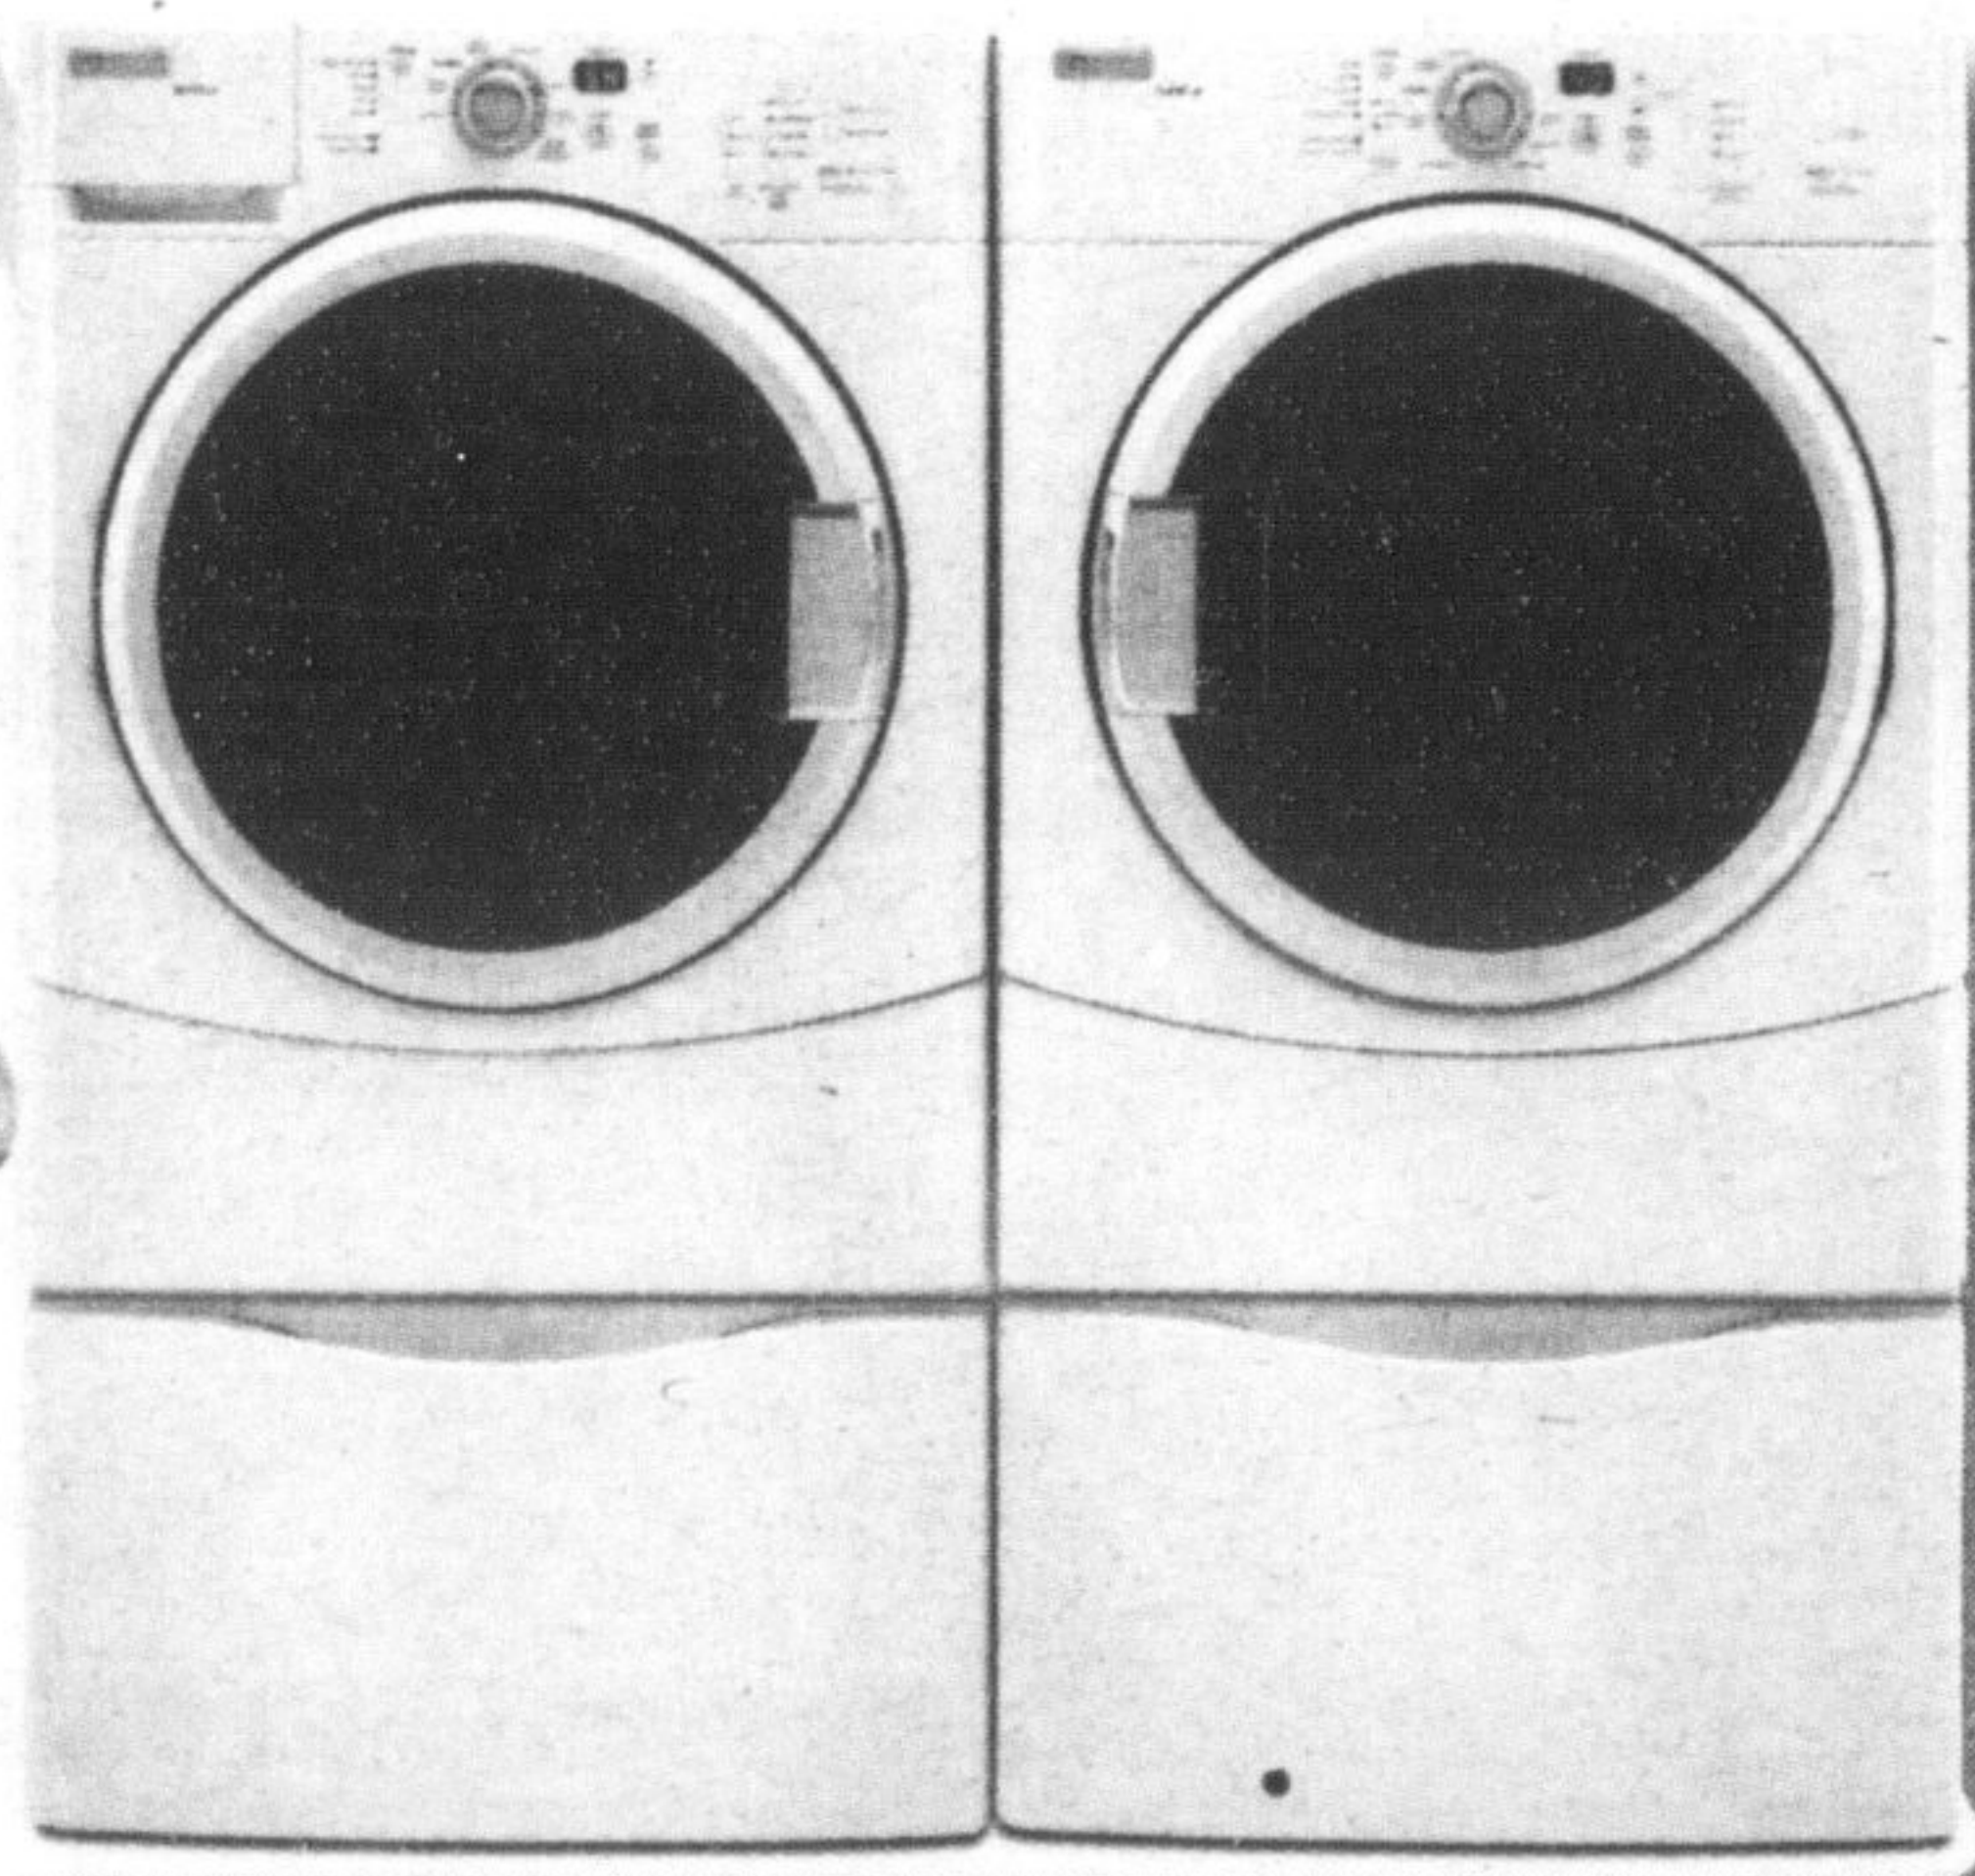

Don't let the rain get you down...

Come to Mitchell's Maytag for some

SIZZLING SUMMER SAVINGS

Limited Time Offer

MAYTAG Epic-Z Laundry Pair

- | | |
|----------------------------|---------------------|
| WASHER | DRYER |
| • 3.7 cu.ft | • 6.7 cu.ft |
| • 1100 RPM Spin | • Dura Cushion Drum |
| • Clean Washer Cycle | • Wrinkle Prevent |
| • Stainless Steel Interior | • Sensor Dry |
| | • Stackable |