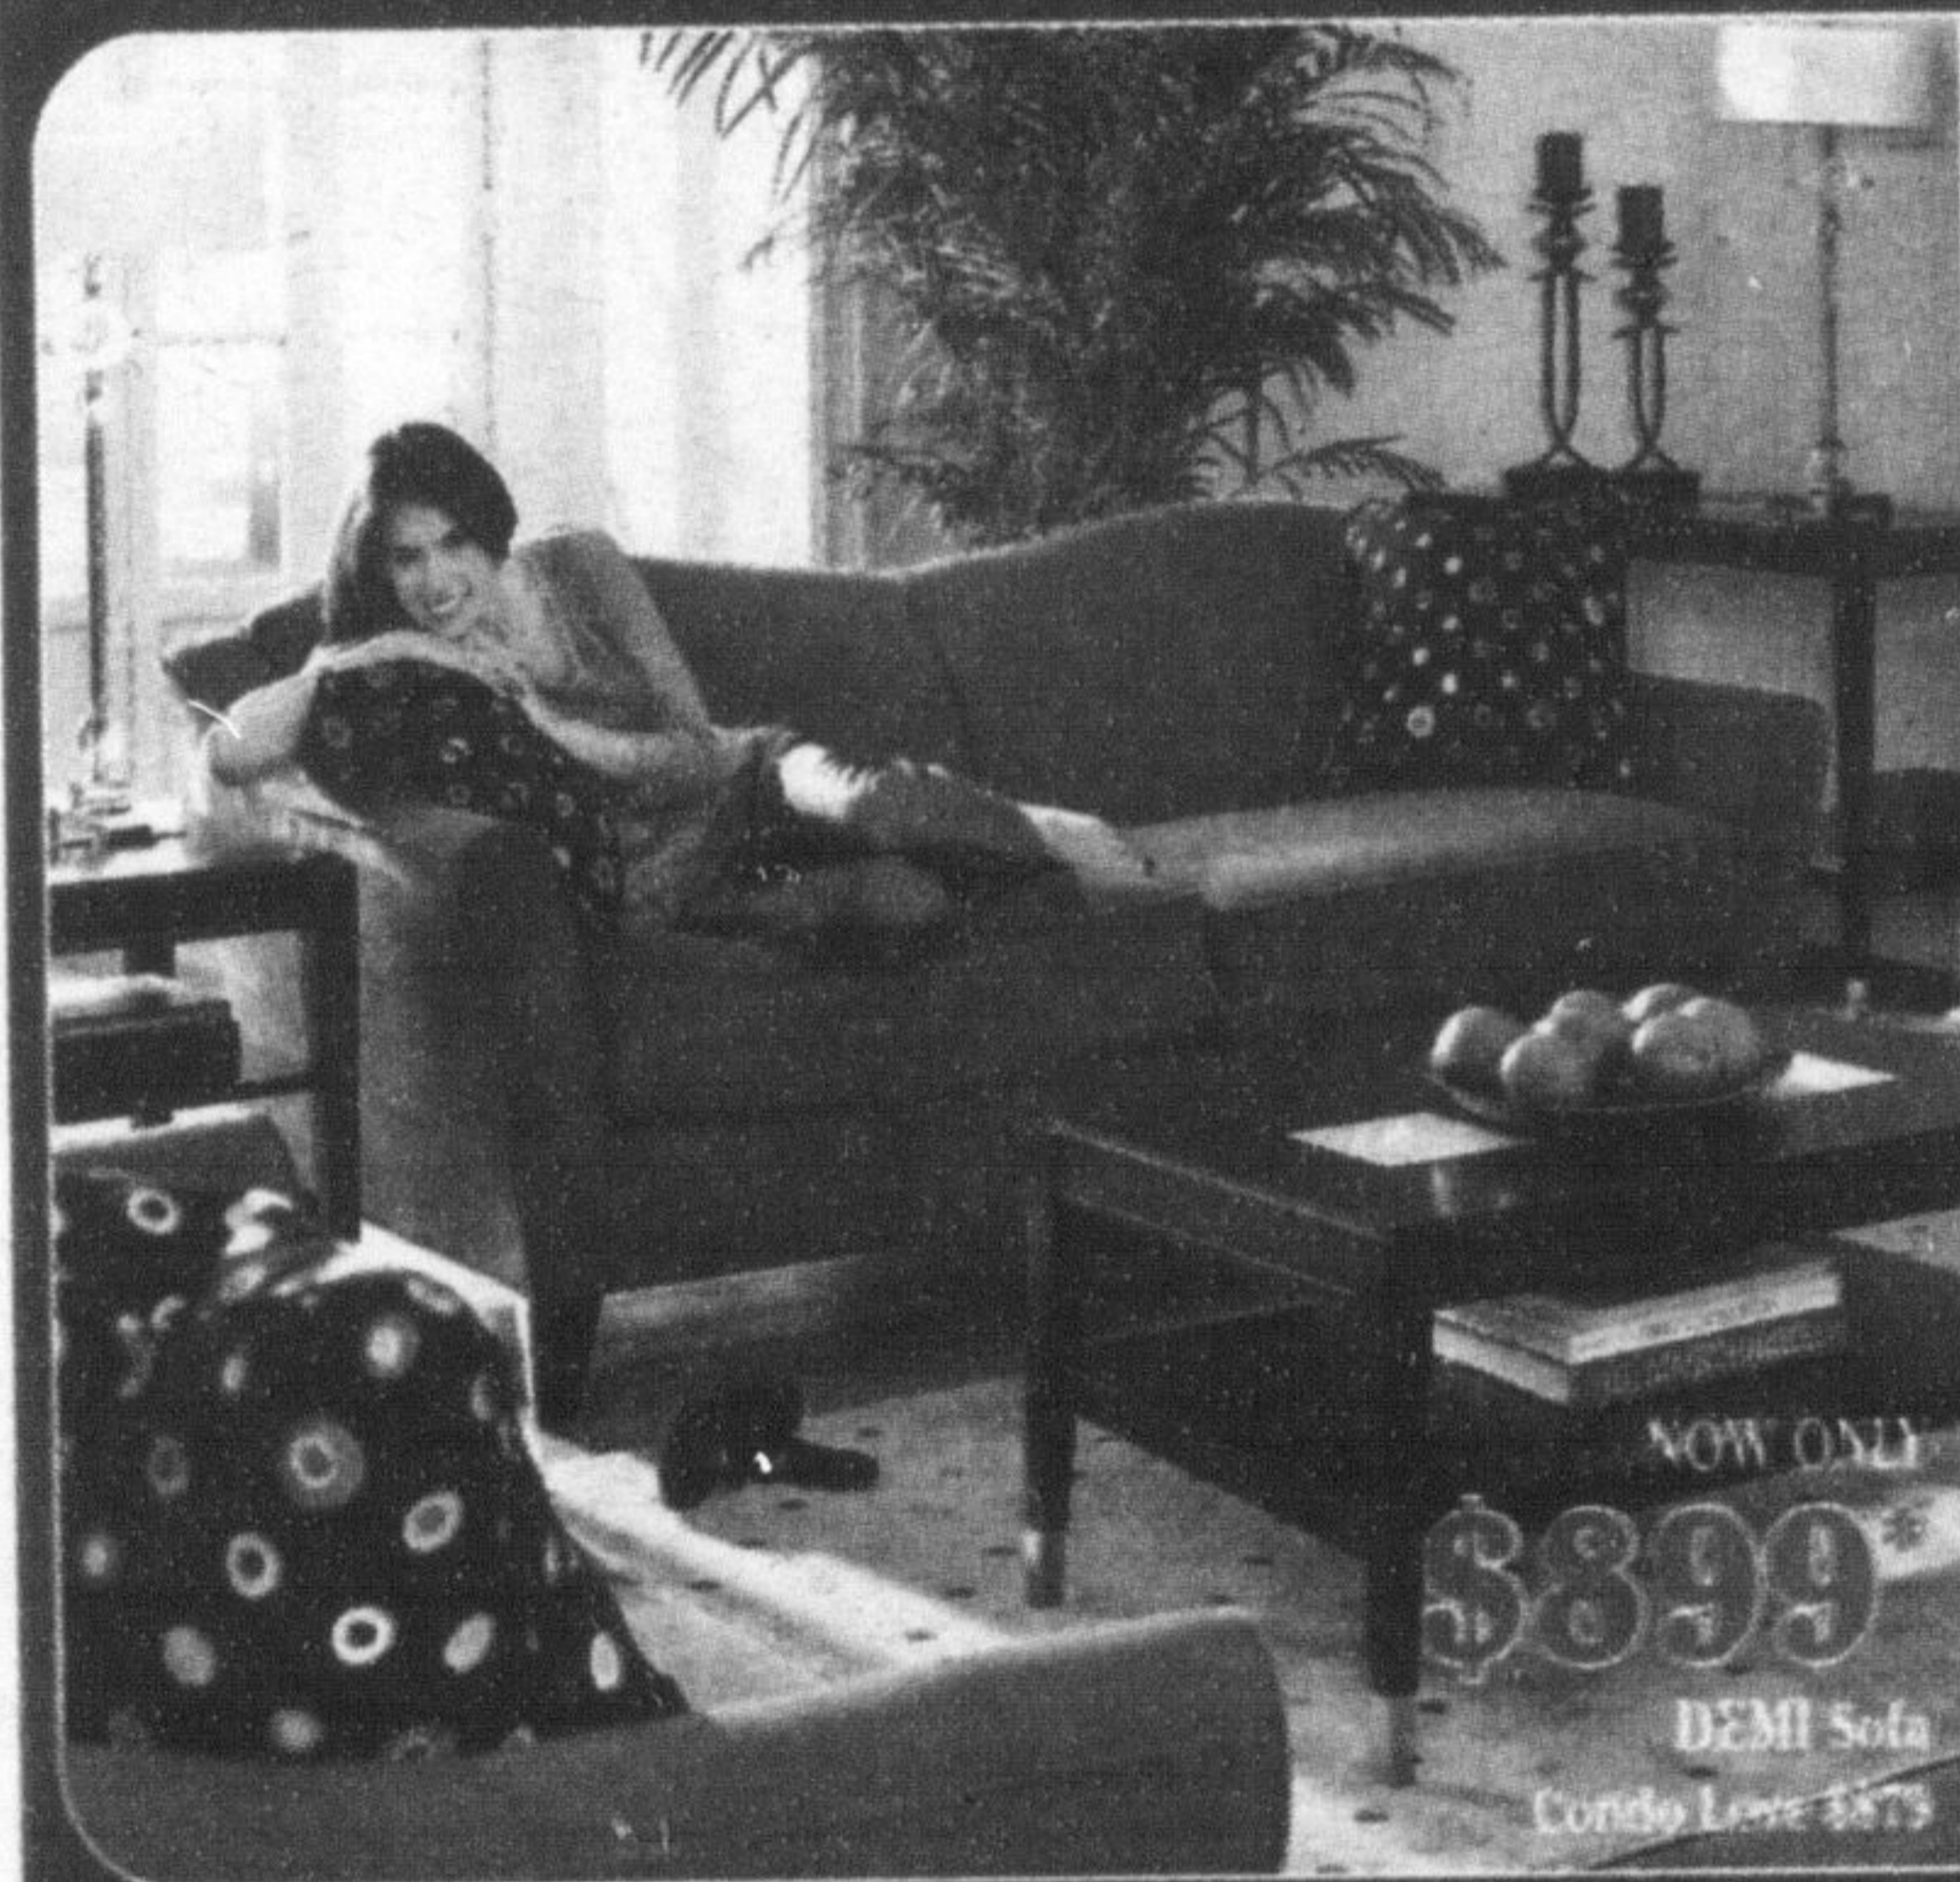

NOW ONLY **$399***

ANDERSON Recliner

Canada Day Sale

Save 10% - 50% off storewide!

NOW ONLY **$899***

CALVIN 100% Leather Recliner

We offer FREE In-Home Design Service.