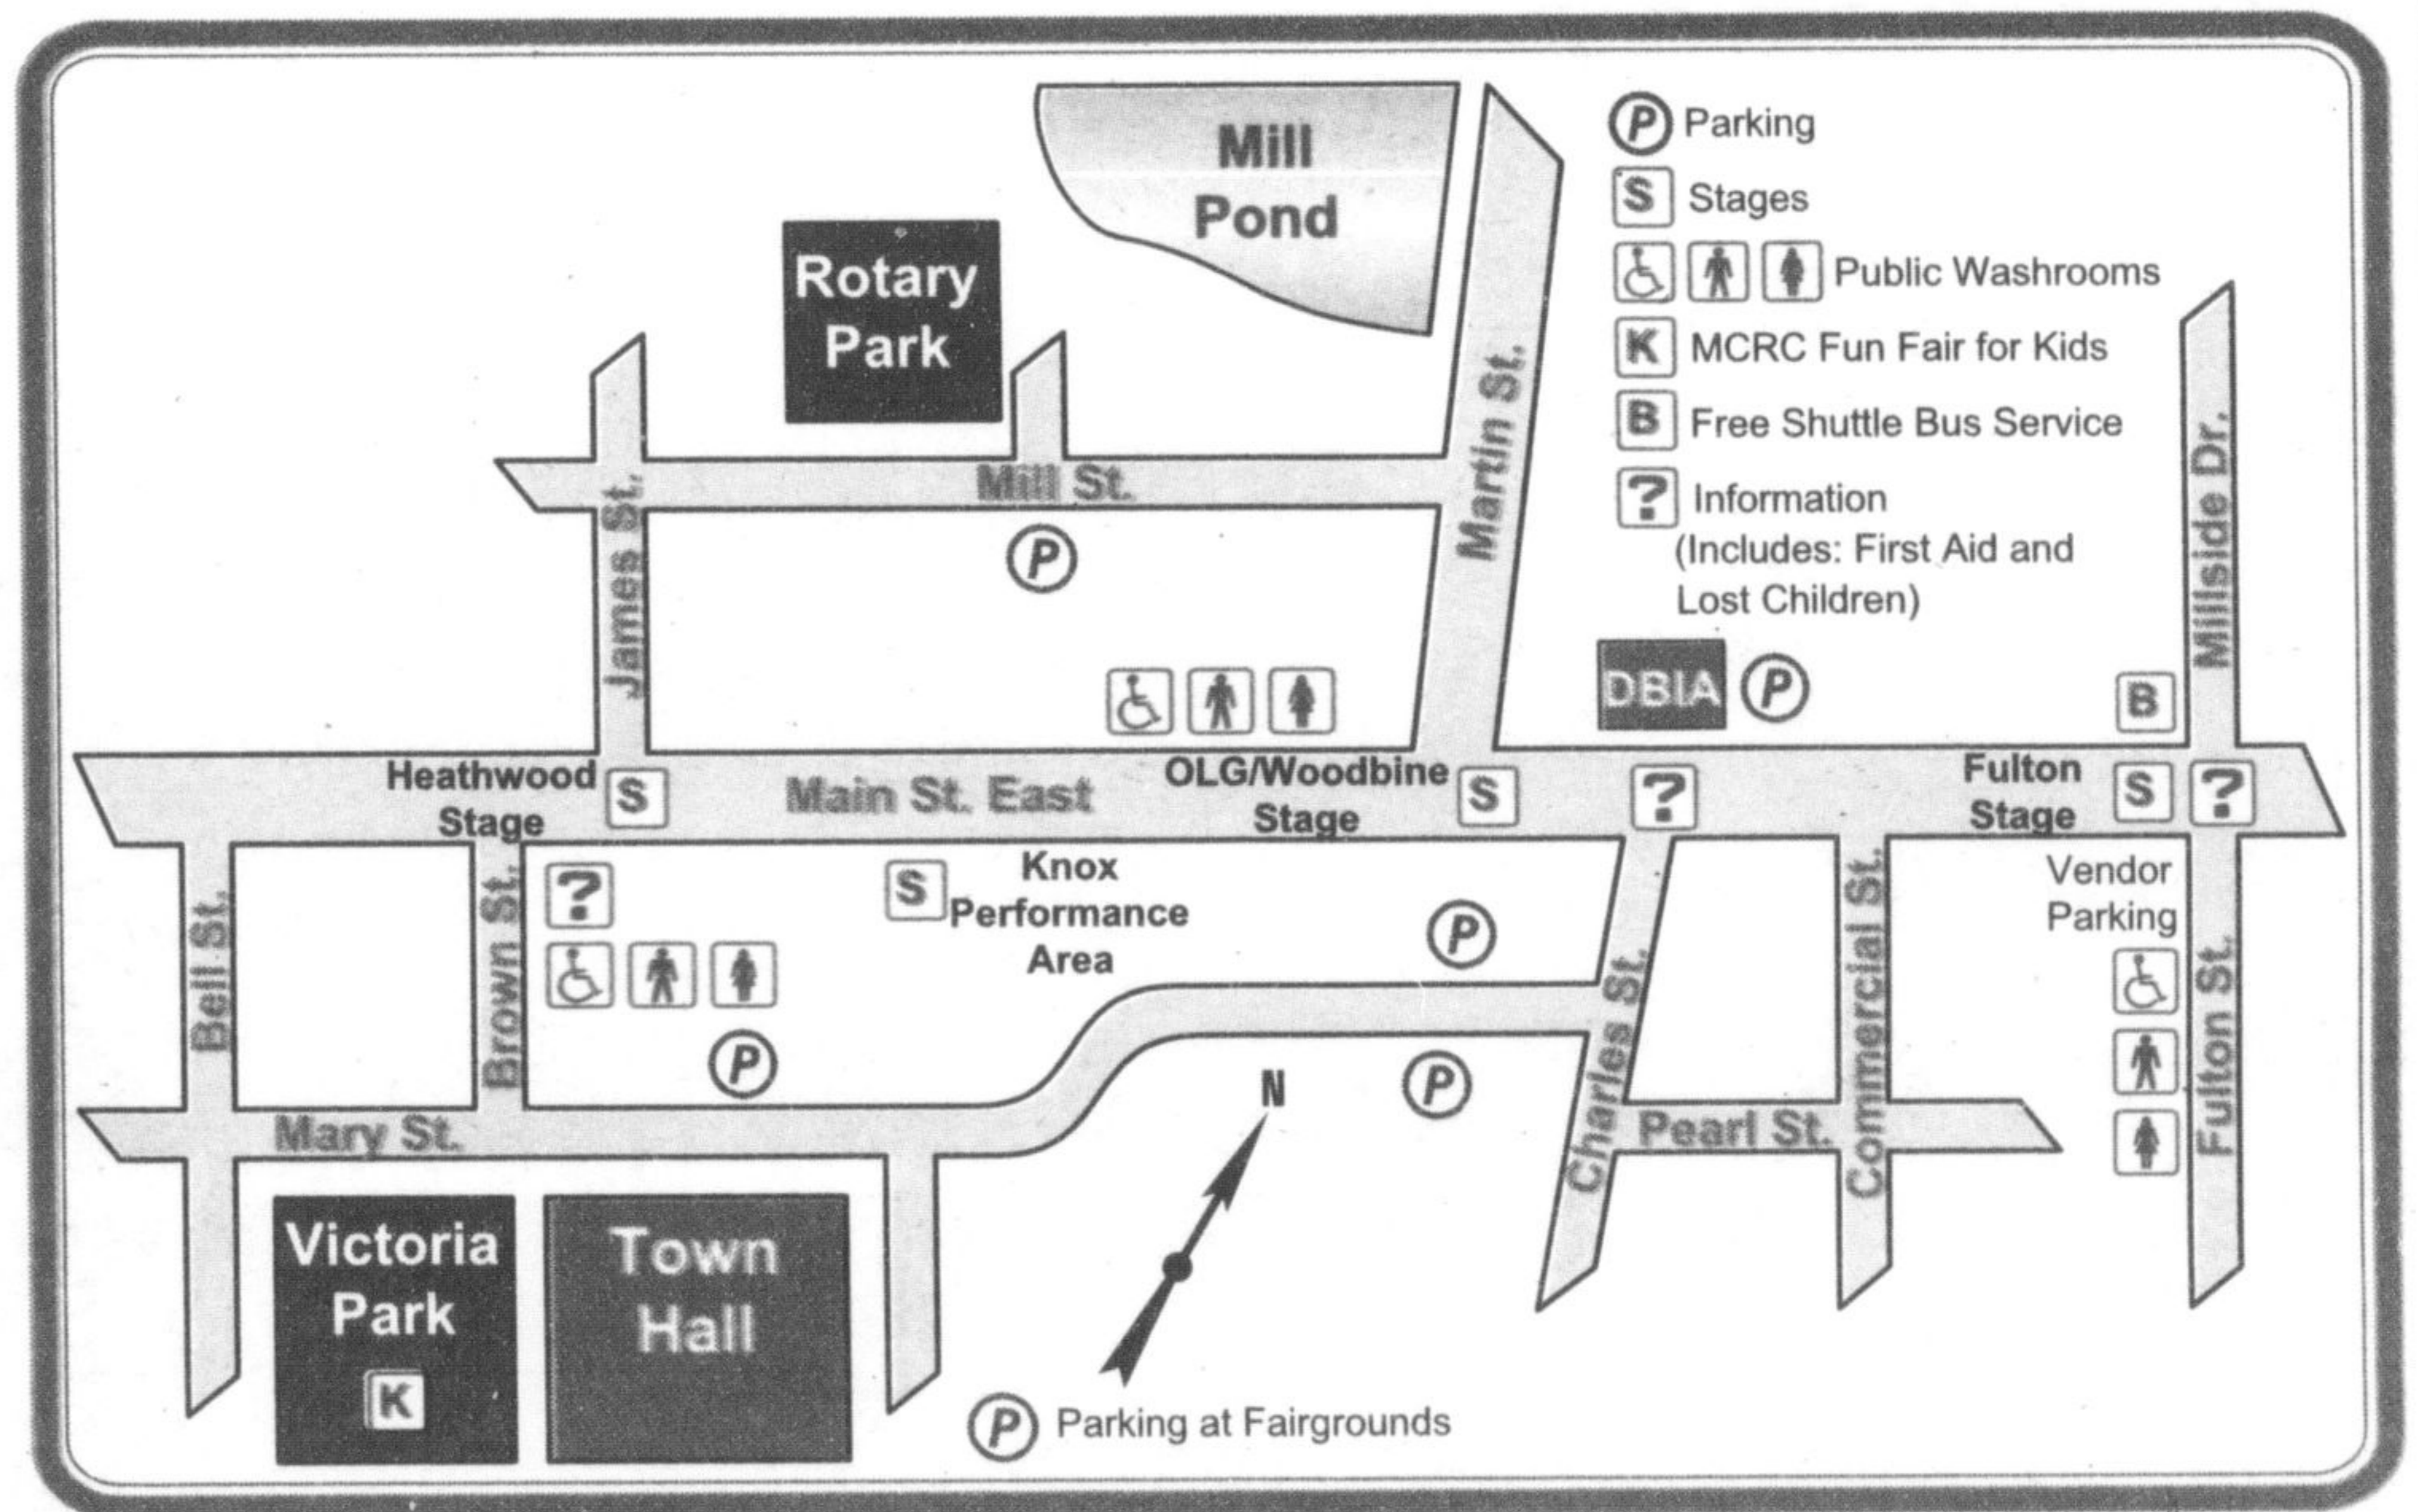

2:00 - 11:00 pm

- Heathwood Stage Entertainment
- Fulton Stage Entertainment
- Knox Performance Area Entertainment

Entertainment Schedule

Heathwood Stage (James Street)

- 10:00 Terrie Wheeler
- 11:00 Phil and Loretta Bailey
- 12:00 Break for set up
- 2:00 Mike Ford
- 3:15 Inch Past Perfect
- 4:15 Peter Mandic
- 5:15 Shrimp Daddy and The Sharpshooters
- 6:00 Gayle Ackroyd
- 6:45 Downtown Freddy Brown
- 7:45 Jojeto
- 9:00 The Kaizen Jazz Experience
- 10:15 The Other Children

OLG/Woodbine Stage (Main and Martin)

- 2:00 Opening Ceremonies
- 2:15 The Gun Shy Rebels
- 3:30 The Groovy Brothers
- 4:45 Alfie Smith
- 6:00 Janine Farragher
- 7:15 Skillshine
- 8:30 Steven Demetrious
- 9:45 Smoke Wagon Blues Band

Fulton Stage

- 10:00 Alannah Houston
- 11:00 Ali Zucatto
- 12:00 Break for set up
- 2:00 Aaron Amadeus
- 3:00 West Fifth Jazz Trio
- 4:00 Sokey
- 5:00 Brown Ale
- 6:00 Johnnie and the Phattcats
- 7:15 James Sawyer
- 8:30 Plan B
- 9:45 The Randalls

Milton Transit Shuttle Service							
(Shuttle route map available at www.downtownmilton.com)							
Leave Downtown (Millside)	John Tonelli Sports Centre	Yates and Thompson	Clark and Fourth Line	Milton GO Station	Maple and Thompson	Allendale and Seniors Centre	Arrive Downtown (Millside)
1:30	1:38	1:43	1:47	1:55	2:00	2:10	2:15
2:15	2:23	2:28	2:32	2:40	2:45	2:55	3:00
3:00	3:08	3:13	3:17	3:25	3:30	3:40	3:45
3:45	3:53	3:58	4:02	4:10	4:15	4:25	4:30
4:30	4:38	4:43	4:47	4:55	5:00	5:10	5:15
5:15	5:23	5:28	5:32	5:40	5:45	5:55	6:00
6:00	6:08	6:13	6:17	6:25	6:30	6:40	6:45
6:45	6:53	6:58	7:02	7:10	7:15	7:25	7:30
7:30	7:38	7:43	7:47	7:55	8:00	8:10	8:15
8:15	8:23	8:28	8:32	8:40	8:45	8:55	9:00
9:00	9:08	9:13	9:17	9:25	9:30	9:40	9:45
9:45	9:53	9:58	10:02	10:10	10:15	10:25	10:30
10:30	10:38	10:43	10:47	10:55	11:00	11:10	11:15
11:15	11:23	11:28	11:32	11:40	11:45	11:55	midnight
midnight	12:08	12:13	12:17	12:25	12:30	12:45	Return to yard