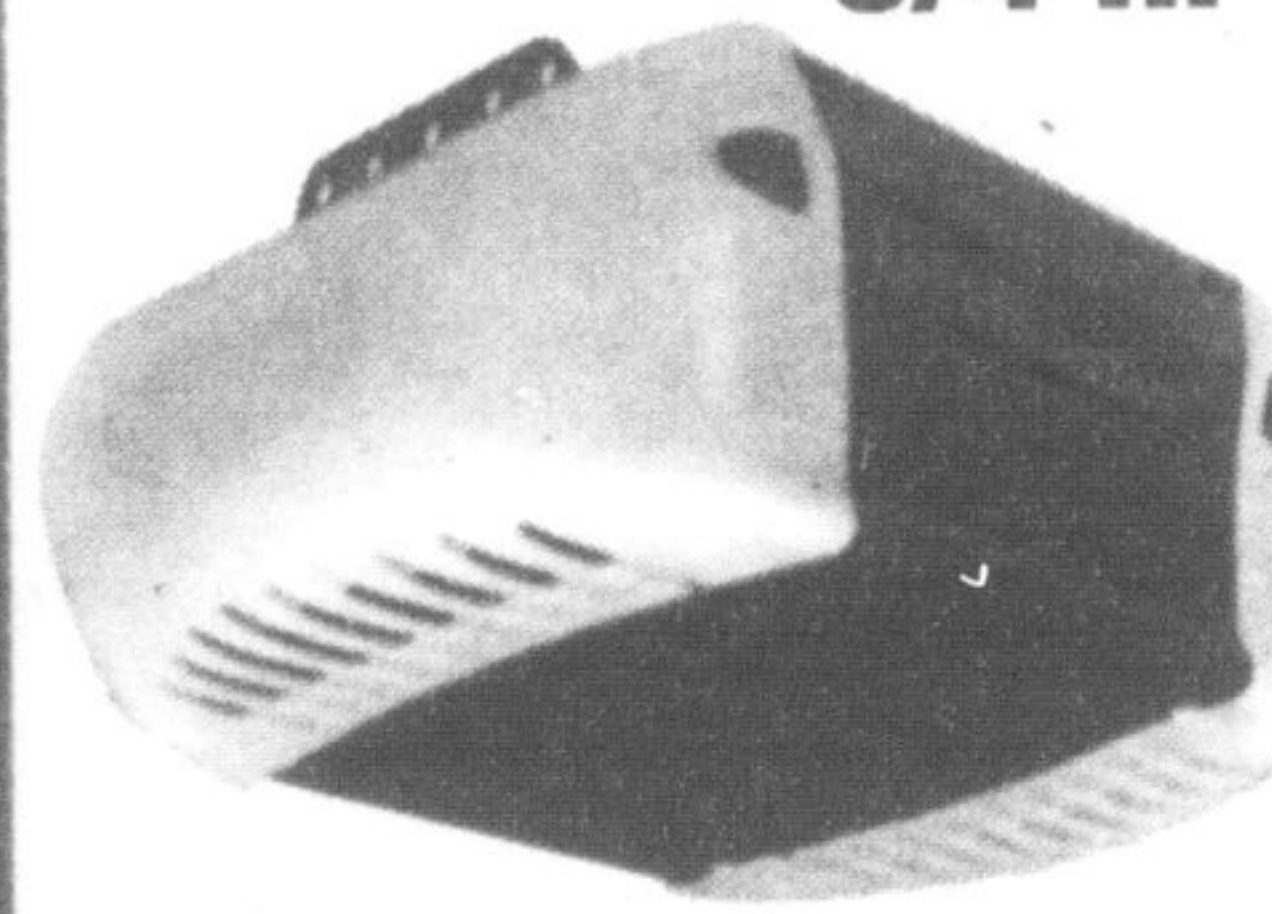

GARAGE DOOR OPENER 3/4 HP BELT DRIVE

1. Lifetime Motor Warranty
   - Lifetime Belt Warranty
   - 50% more power than most openers
2. -WITH 2 REMOTES

Installed taxes included
$39900

CHAMBERLAIN
LiftMaster