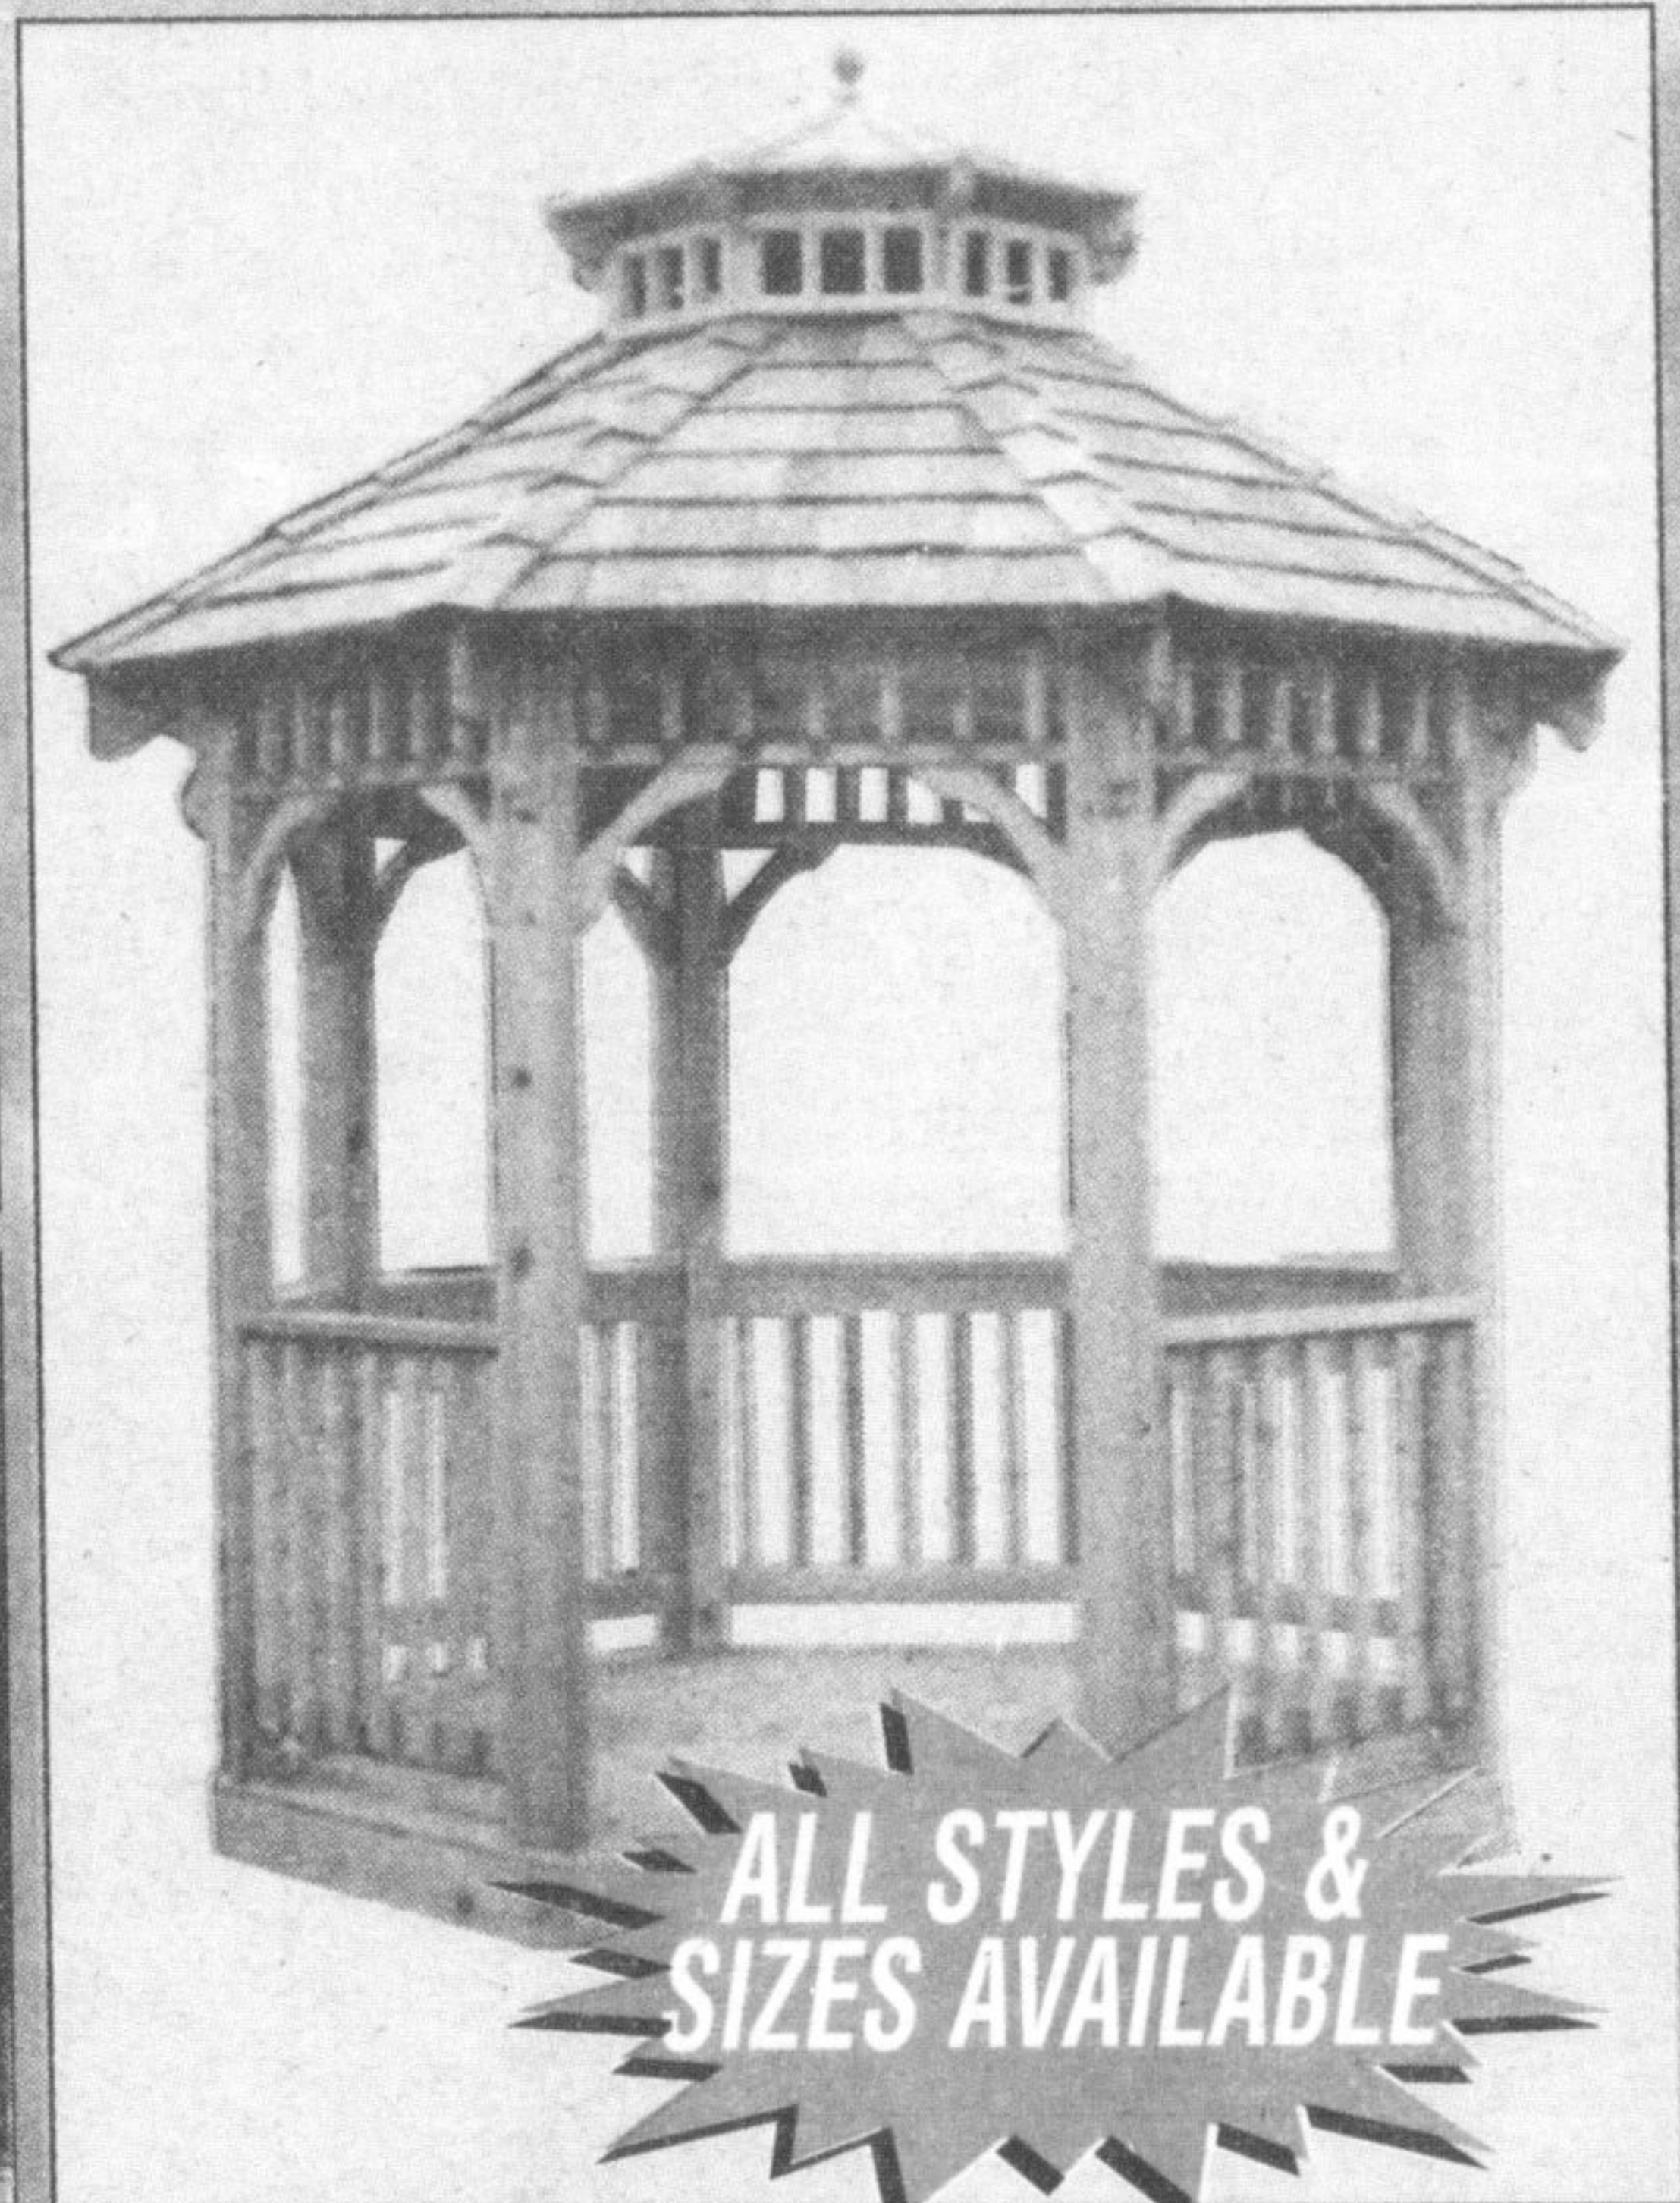

## SALE ON PLAYCENTRES

**ENDS APRIL 30TH**

**6' X 10' BURLINGTON STYLE SHED**

**10' X 10' HOT TUB GAZEBO WITH BAR**

**SHANGHAI ROUND DOOR SHED**

**8' X 12' STORAGE SHED**

**ALL STYLES &  
SIZES AVAILABLE**

**GAZEBOS -  
HEXAGON OR OCTAGON**