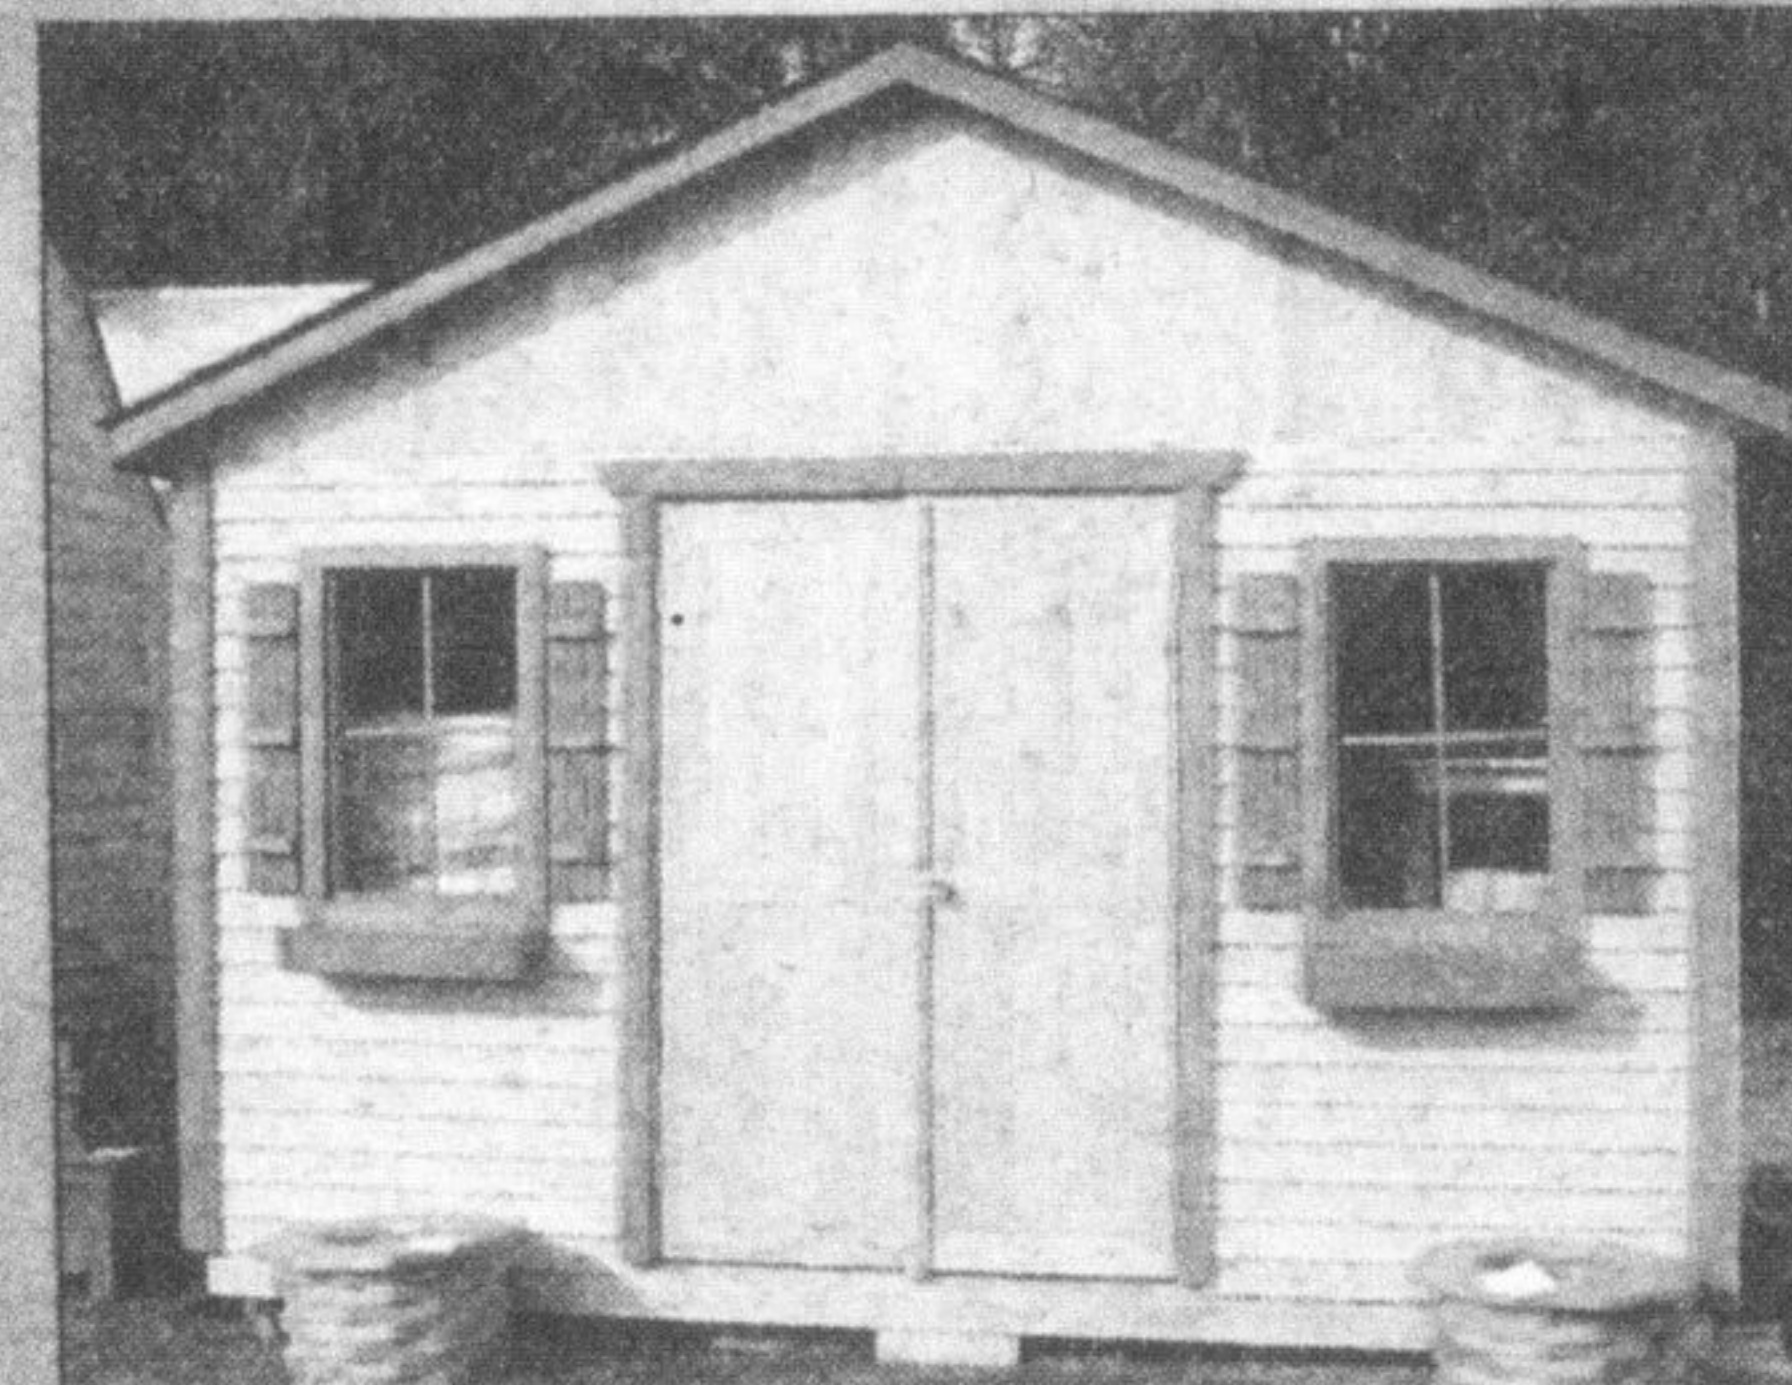

## SALE ON PLAYCENTRES

**ENDS APRIL 30TH**

**6' X 10' BURLINGTON STYLE SHED**

**10' X 10' HOT TUB GAZEBO WITH BAR**

**SHANGHAI ROUND DOOR SHED**

**8' X 12' STORAGE SHED**

**ALL STYLES &  
SIZES AVAILABLE**

**GAZEBOS -  
HEXAGON OR OCTAGON**