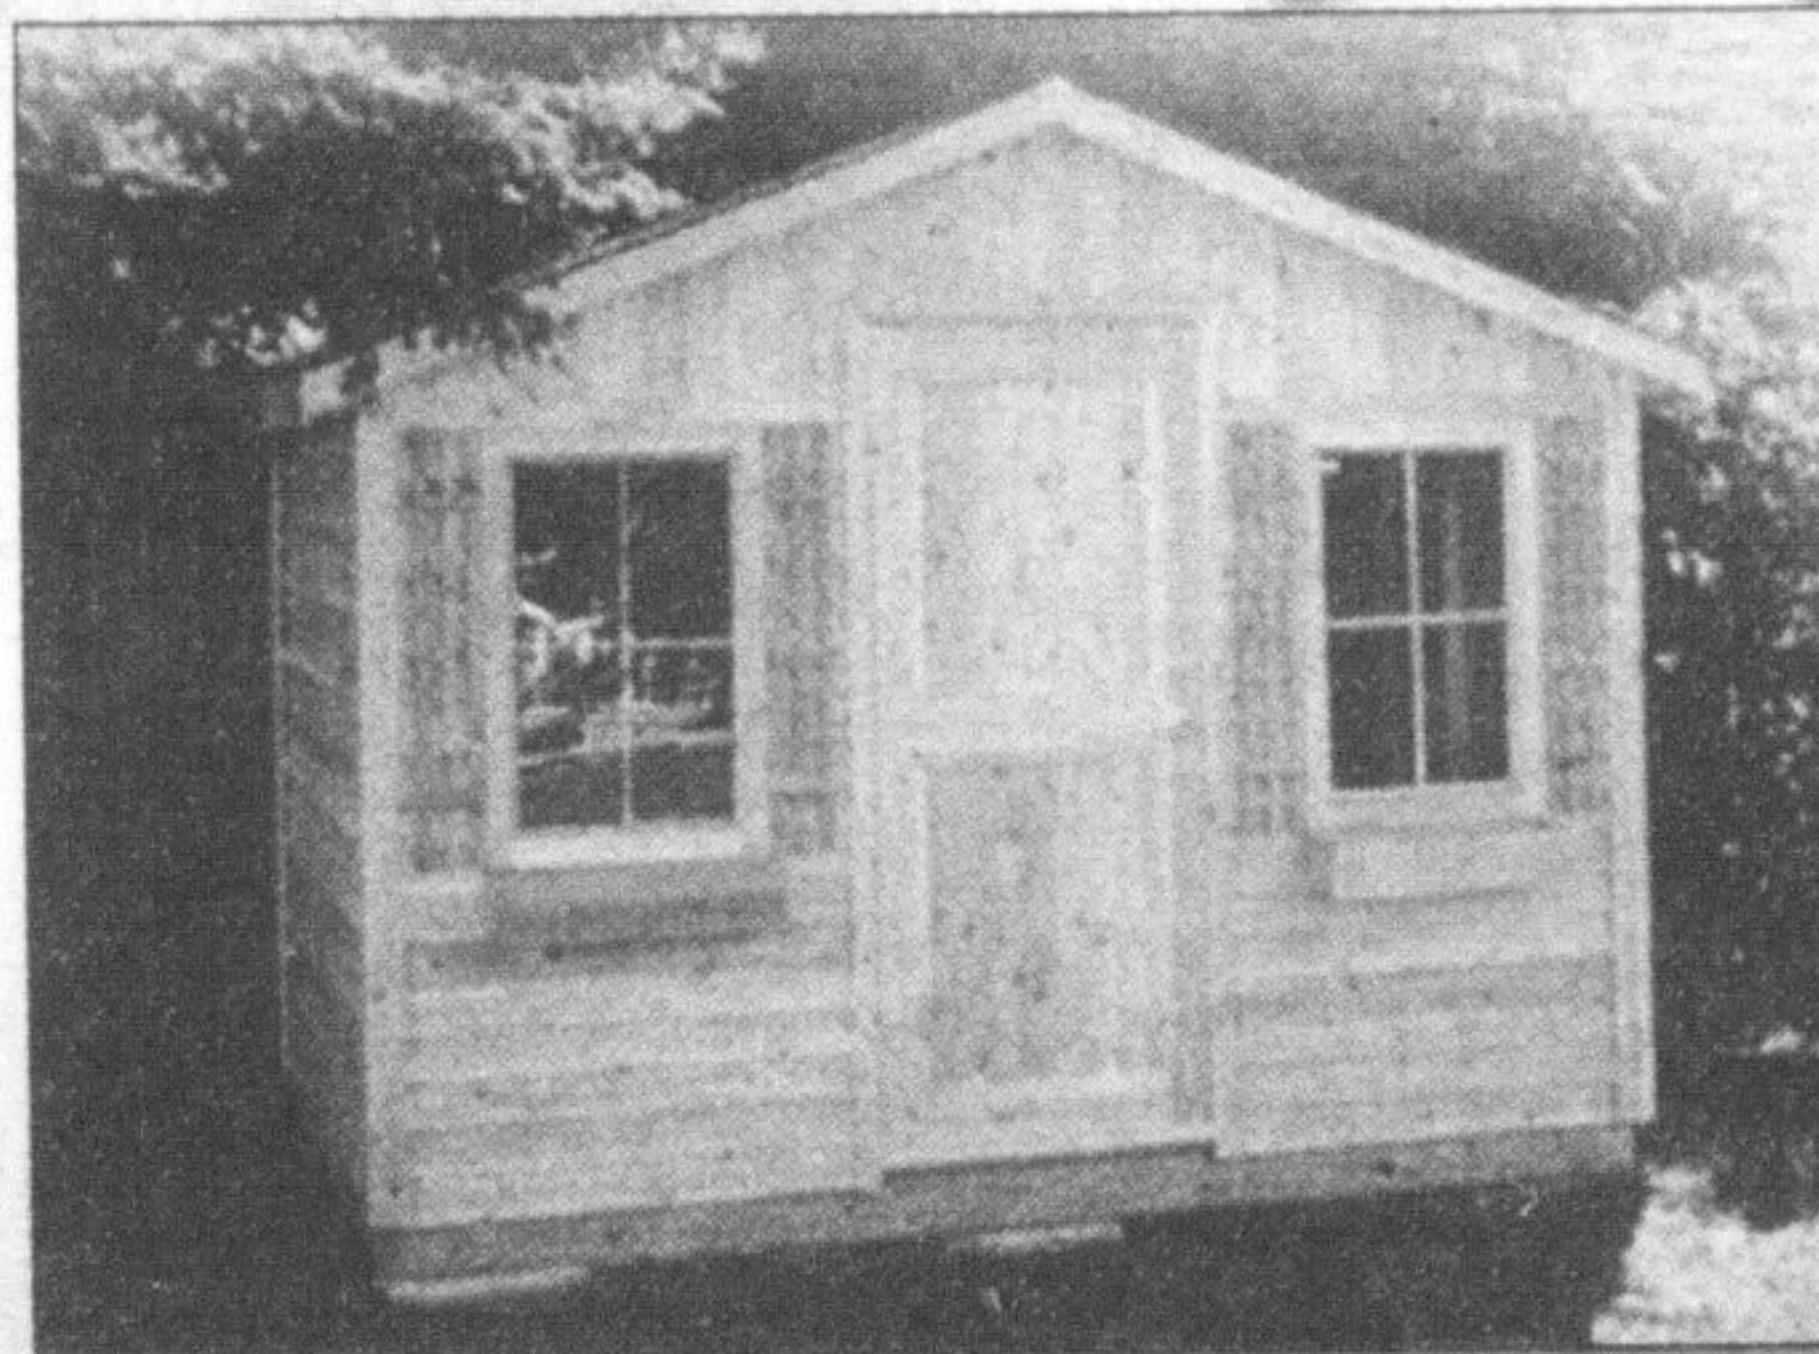

**TURBOCHARGED SUNSHINE CASTLE II**

PG. 29

**CARNIVAL CLUBHOUSE**

## SALE ON PLAYCENTRES

**ENDS APRIL 30TH**

**6' X 10' BURLINGTON STYLE SHED**

**10' X 10' HOT TUB GAZEBO WITH BAR**

**SHANGHAI ROUND DOOR SHED**

**8' X 12' STORAGE SHED**

**ALL STYLES &  
SIZES AVAILABLE**

**GAZEBOS -  
HEXAGON OR OCTAGON**