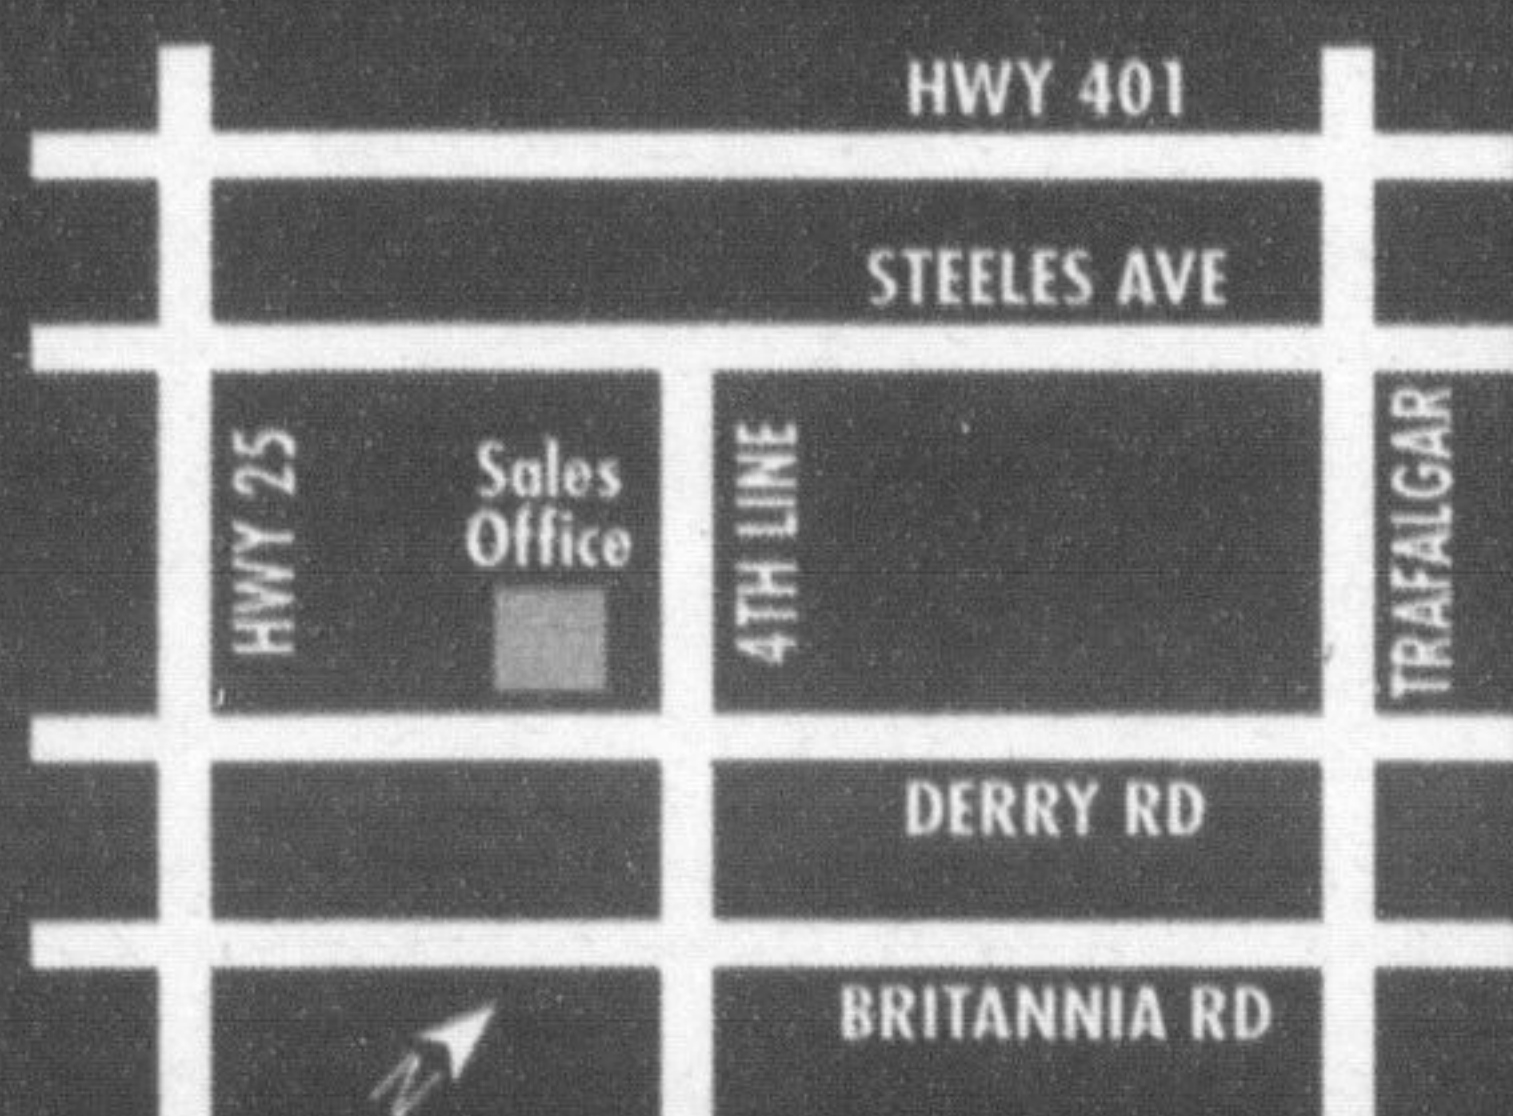

CALL NOW
905-864-0509
1-888-757-7737

Diane Wilson, Sales Representative

valeryhomes.com

Mon-Thurs 2-7pm
Sat and Sun 12-6pm
Fridays by appointment

Independently Owned and Operated

VALERY
HOMES

FEEL RIGHT AT HOME