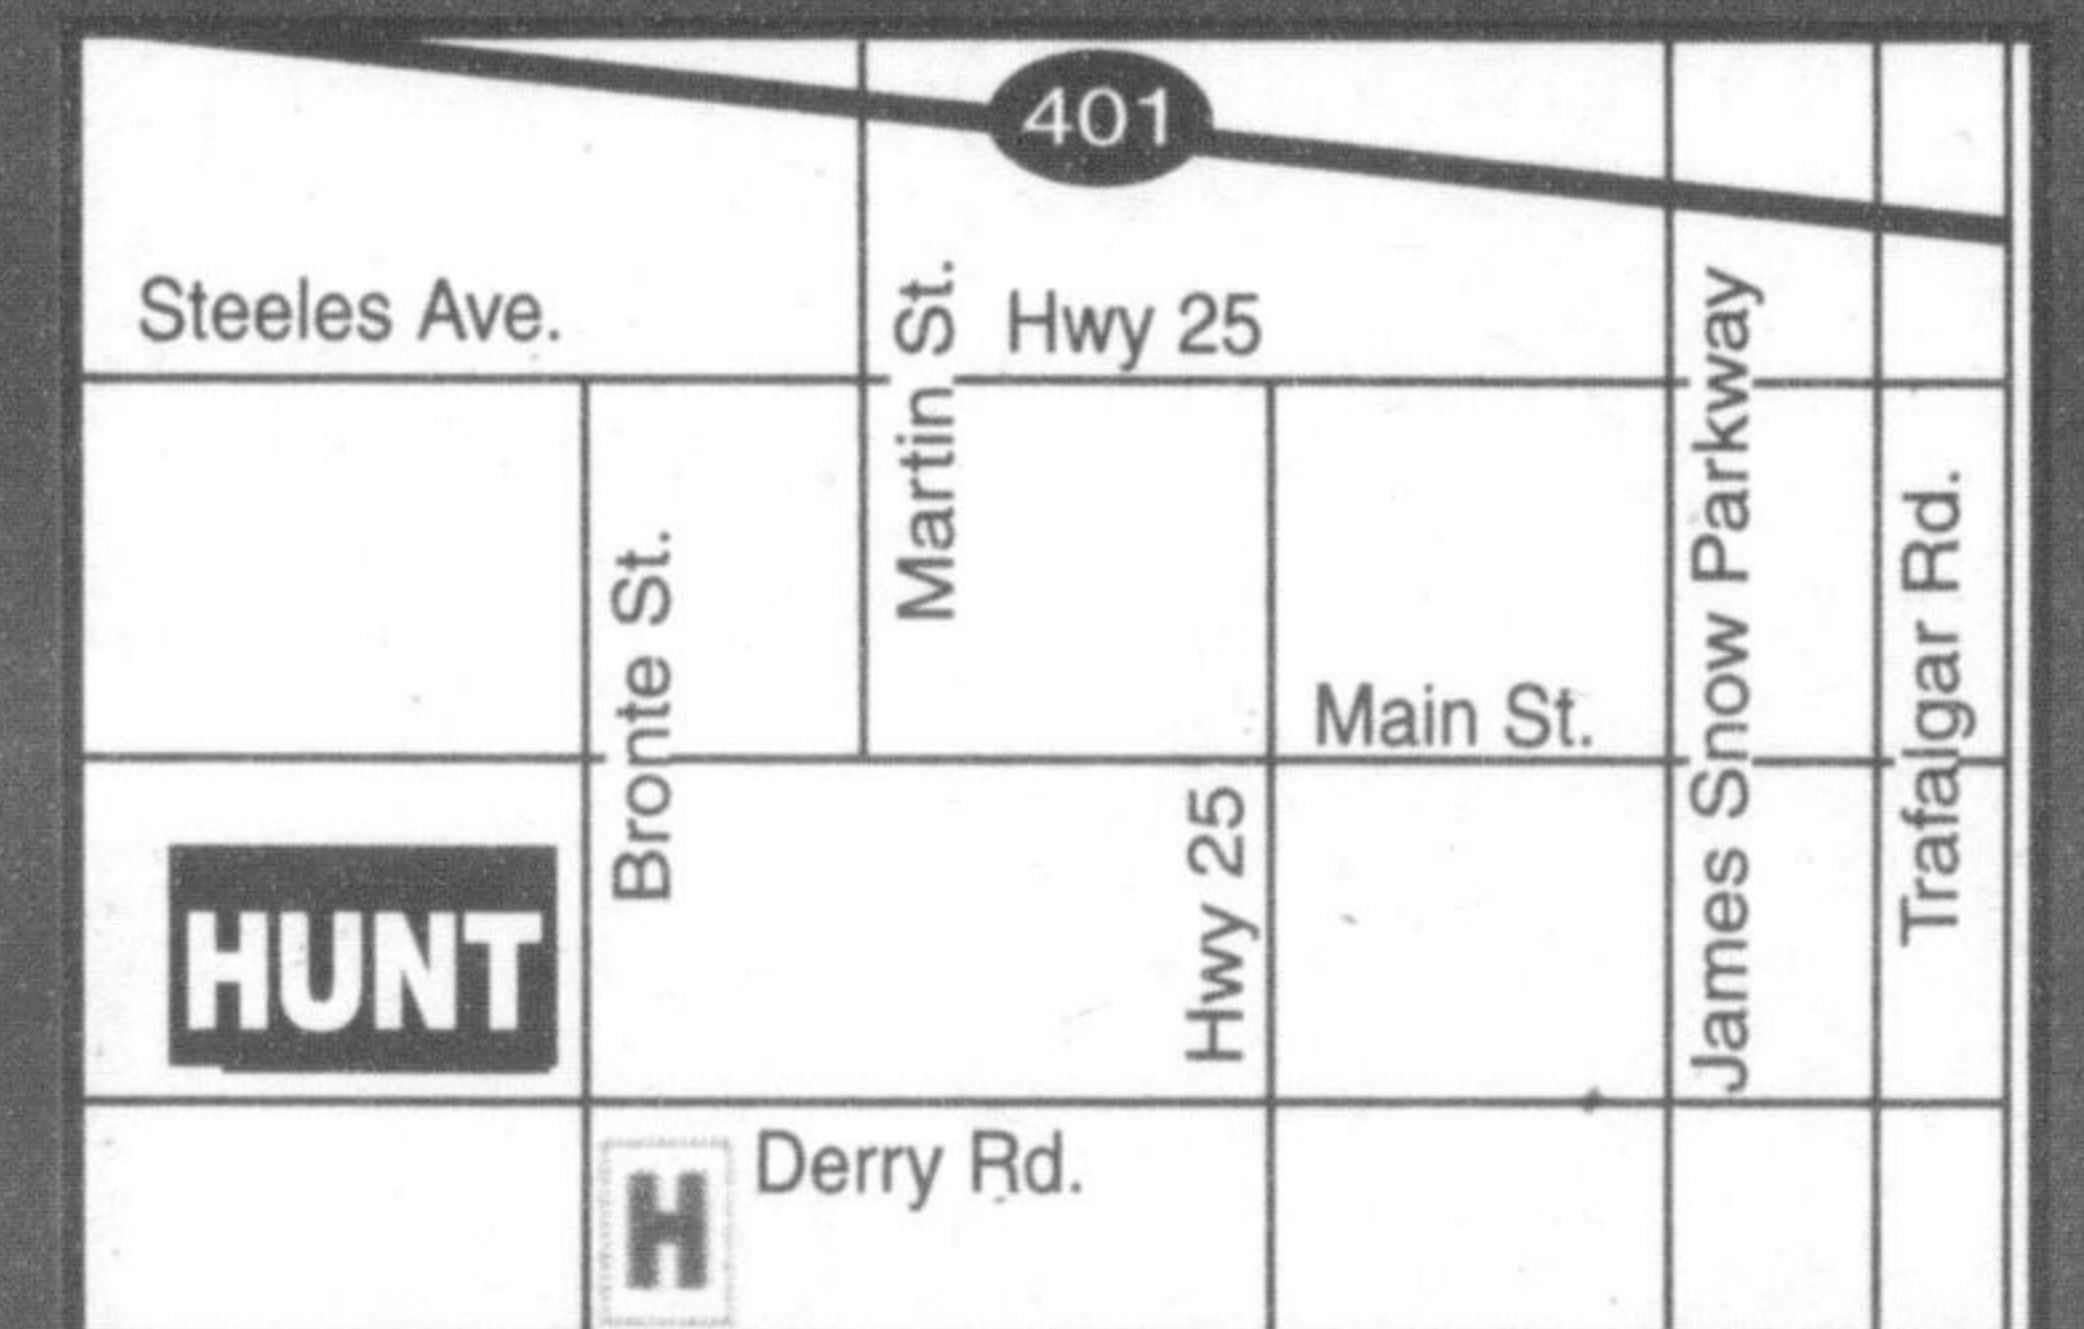

SALES: Mon-Thurs 9-8, Fri. 9-6, Sat. 9-5
SERVICE: Mon-Fri 8-5, Tues. 8-8, Sat. 8-12

SERVICE/PARTS:
www.huntchrysler.com

www.huntchrysler.ca

Your **FIVE STAR** Dealership
500 BRONTE ST. S., MILTON

Wise customers read the fine print: Sale price is plus admin fee, PST & GST. Bi-weekly includes all fees & taxes. Only lic. extra. Borrowing \$14,655 @ 8.78% interest charge \$3,488.23 for 60 mth term, bi-weekly of \$140.00. O.A.C. 2007 P.T. Cruisers former daily rentals.