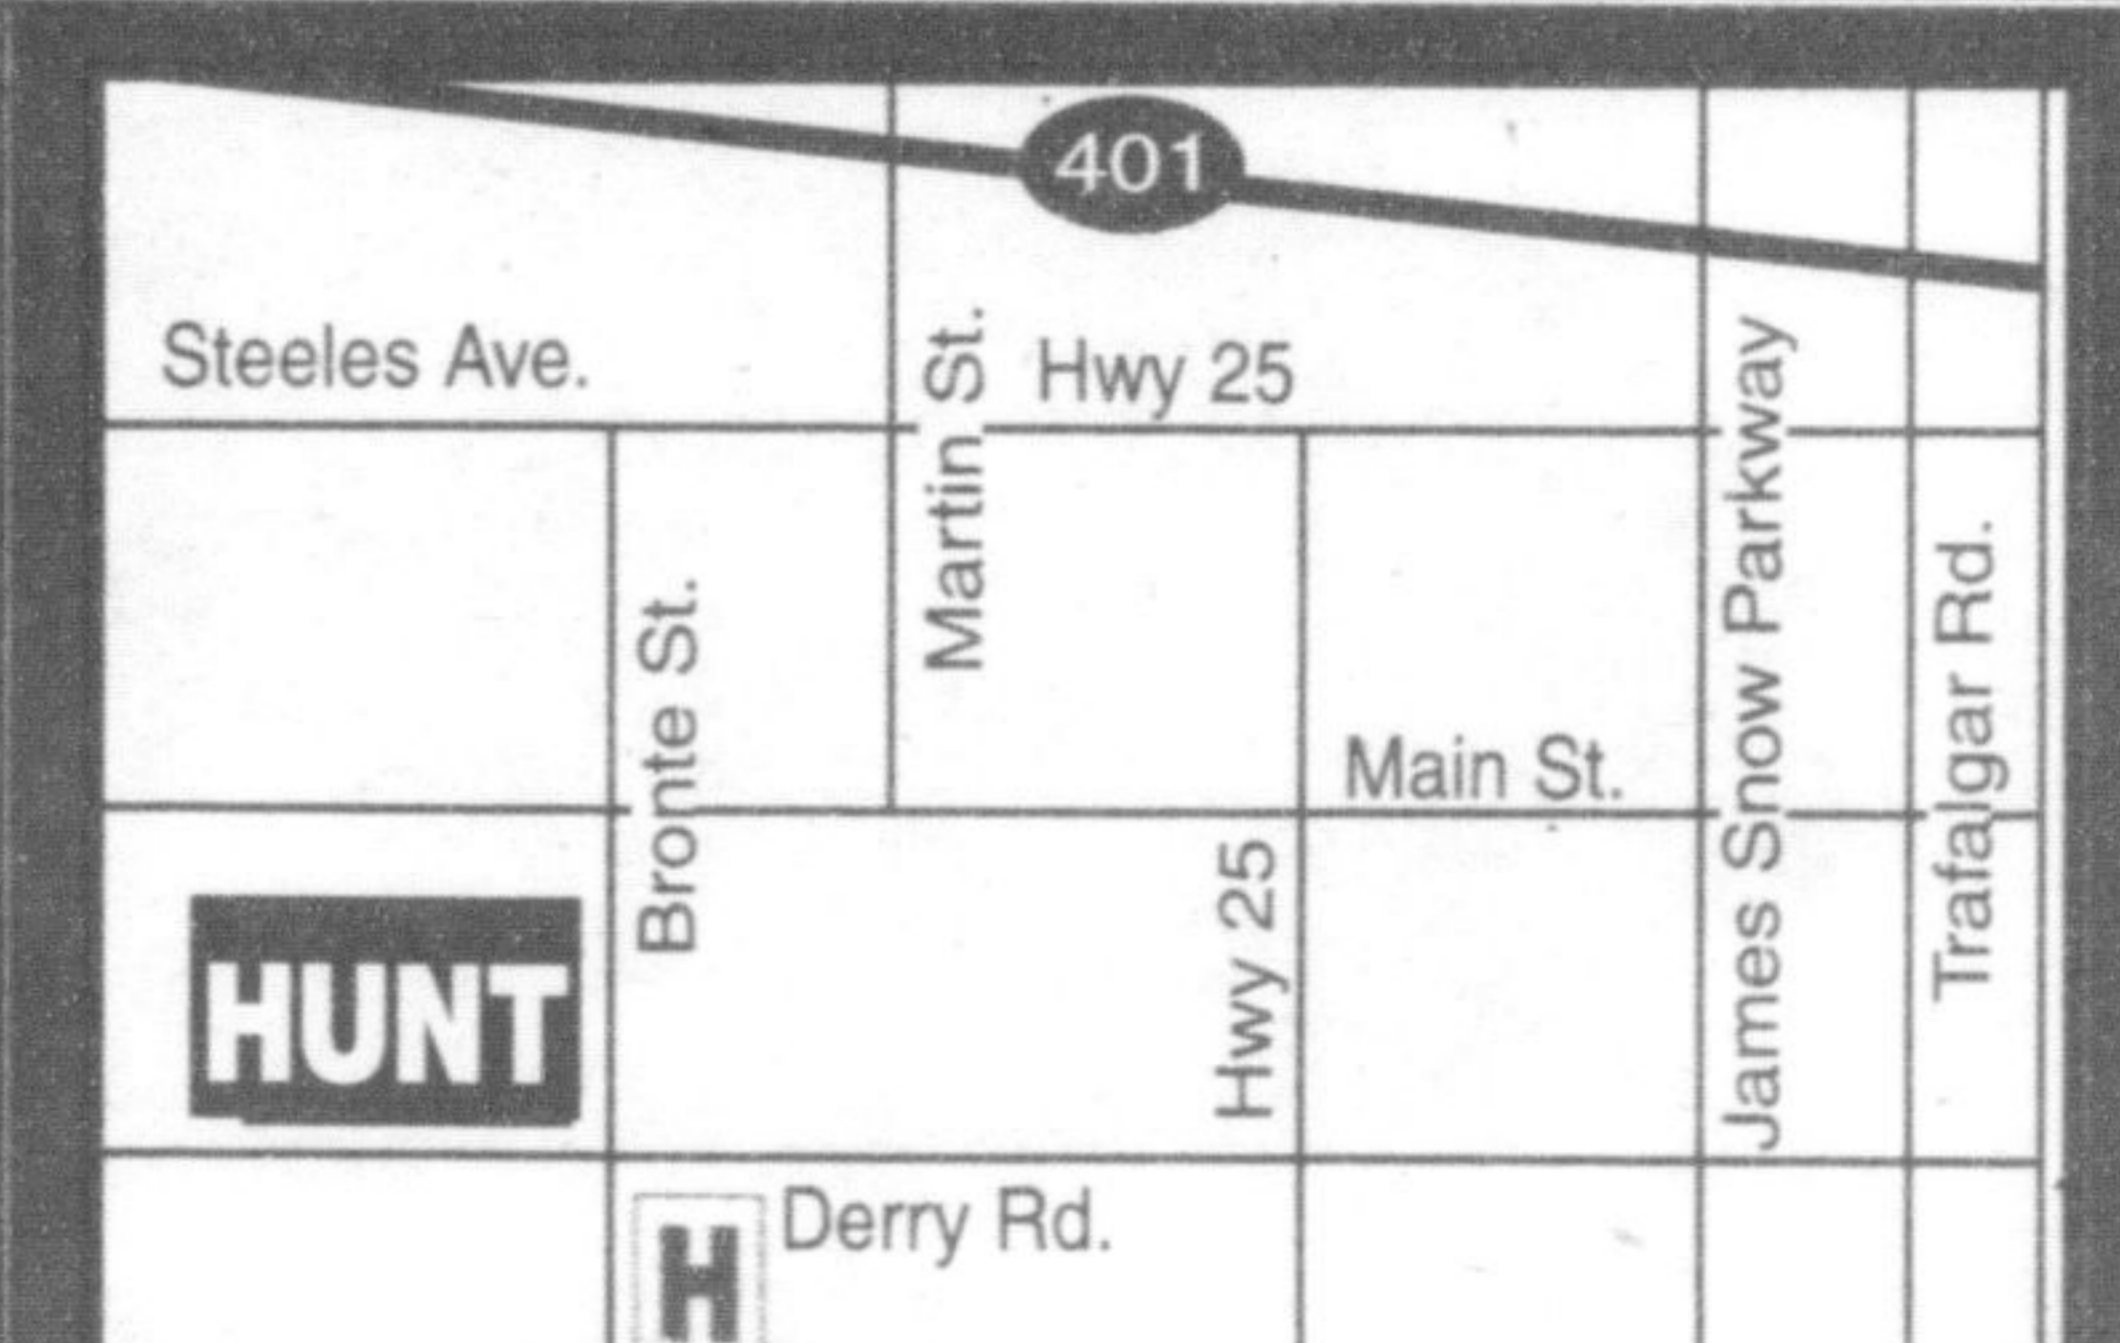

SALES: Mon-Thurs 9-8, Fri. 9-6, Sat. 9-5
SERVICE: Mon-Fri 8-5, Tues. 8-8, Sat. 8-12

SERVICE/PARTS:
www.huntchrysler.com
www.huntchrysler.ca