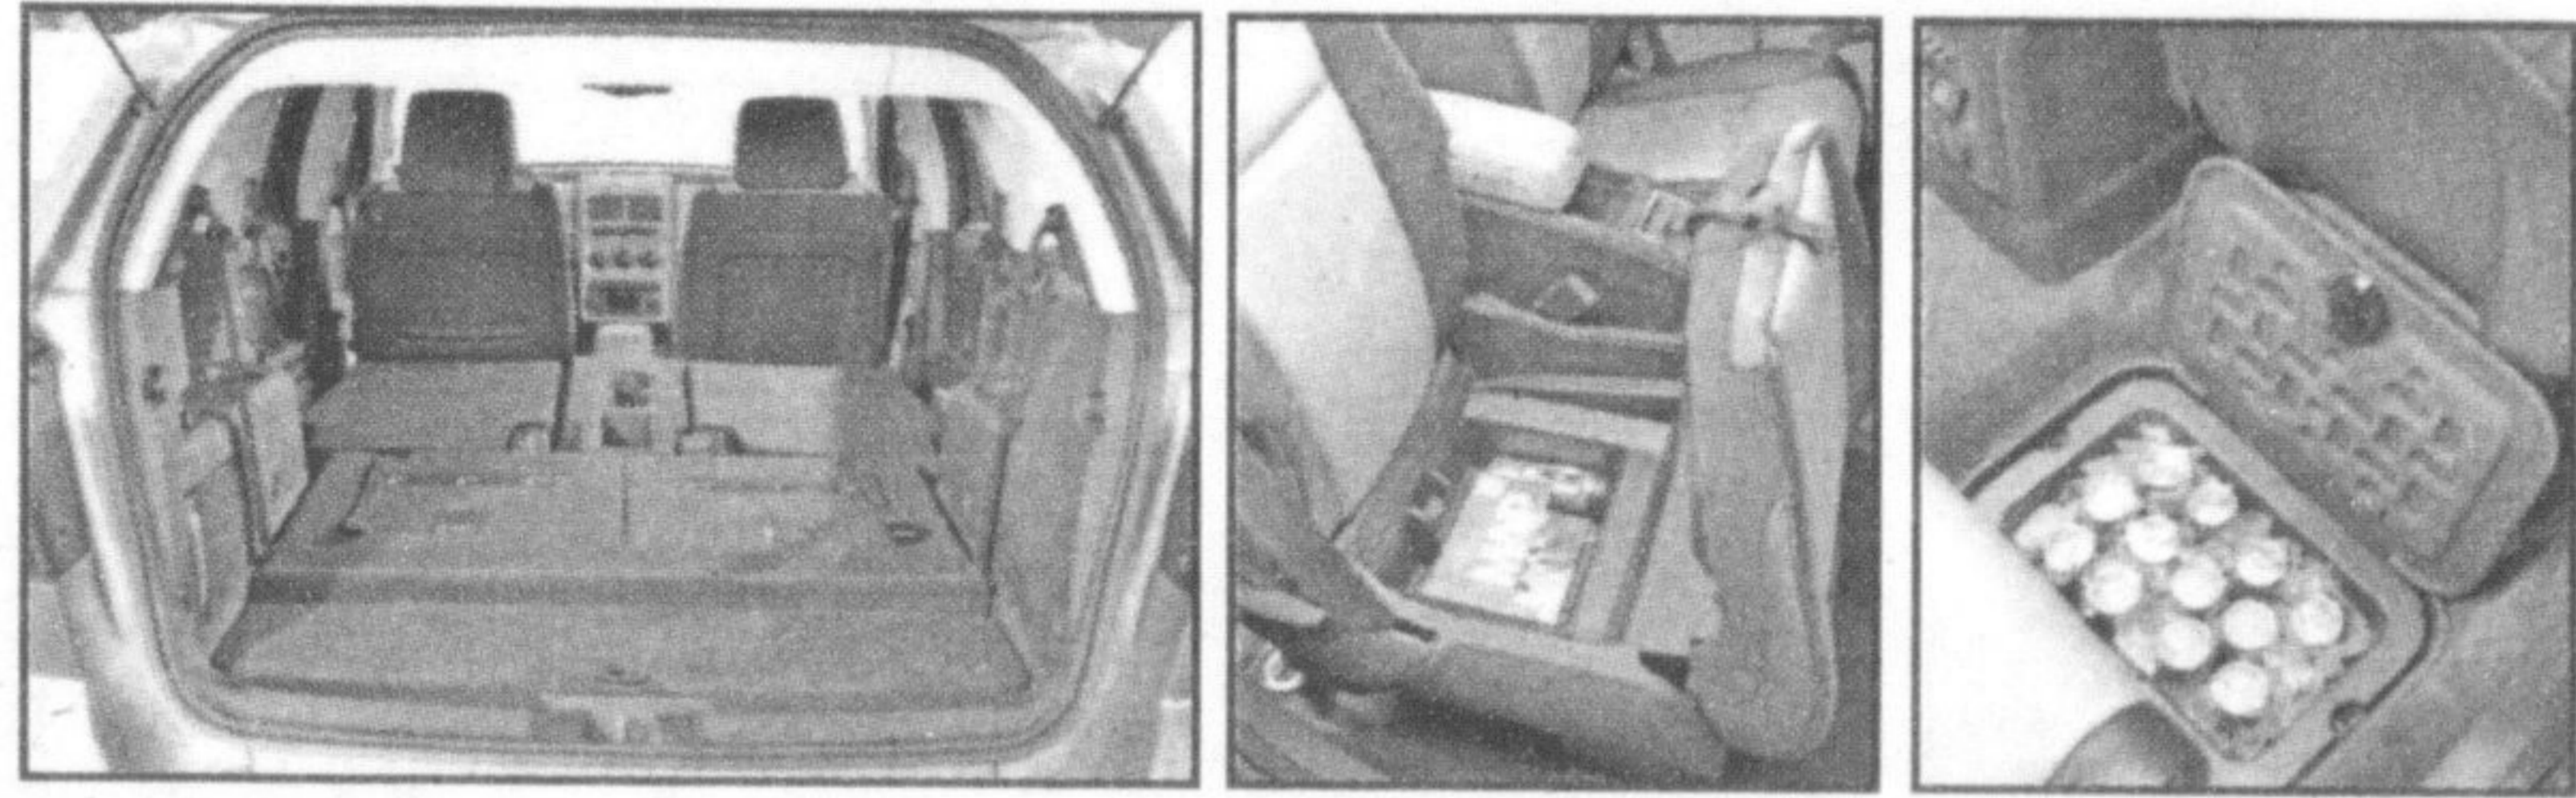

It's Here!

All-New
2009 Dodge Journey

Starting from
$19,995

Thank You Milton!

LAST DAY Today!!

GET A BONUS CASH REBATE

$1,000

UP TO

** See Hunt for full details

If you don't own a Chrysler - Get $750 Bonus Rebate
ALL THIS ENDS FEBRUARY 29, 2008!

Gary's Winter price meltdown

0% 60 MONTH FINANCING TERM
2007 MODELS ONLY

2007 Chrysler Sebring Touring
3.5L, 6 cyl, power sunroof, heated seats, remote start, UConnect, 18" alum wheels, 6spd automatic, con. group. Stk#

2007 Dodge Nitro SXT 4X4
3.7L, 6 cyl, auto, air cond., p.windows & p.locks, sunscreen glass. Stk# ST93.

2007 Chrysler PT Cruiser
2.4L, 4 cyl, auto, 16" alum. wheels, sun-screen glass, air cond., rear spoiler, speed control. Stk# SP07.

WE PAY THE FREIGHT

2008 MODELS

NEW CANADIAN PRICING

Freight Savings from **$1200-$1350**

Delivery Allowance Savings from **$1500-$8000**

*Excludes 2008 Caliber, Ram Diesels, Patriot, Compass & Wrangler. See dealer for details.

All Safety & E-Tested! **Gary's** **PRE-OWNED SPECIALS**

2007 DODGE MAGNUM SXT Equipped with 3.5L, 6 cpl, auto, air, alum wheels, 31,000 kms. Balance of Factory Warranty. Daily rental. Stk # P3527. $16,995*	2006 CHRYSLER 300 TOURING 3.5L 6cyl, power sunroof, alum wheels, p driver seat, bal of factory warranty. Stk# P3423 $16,995*	2005 LIBERTY SPORT 4X4 3.7L 6 cpl, auto, air, 17" chrome wheels, Selec-Trac, power sunroof, only 69,300kms. Balance of Factory Warranty. Stk # P3542-1. $16,995*	2007 SEBRING TOURING Nicely equipped with 6 cpl, auto, power seat, alum wheels, AM/FM/CD/MP3. Balance of Factory Warranty. Former Daily Rental. Stk # T3555. $18,995*	2006 CHRYSLER SEBRING CONVERTIBLE 6cyl, p windows & locks, AC, 4 wheel-disc brakes, ABS, CD player, only 19,500 kms, bal of factory warranty. Stk# P3429 $18,995*