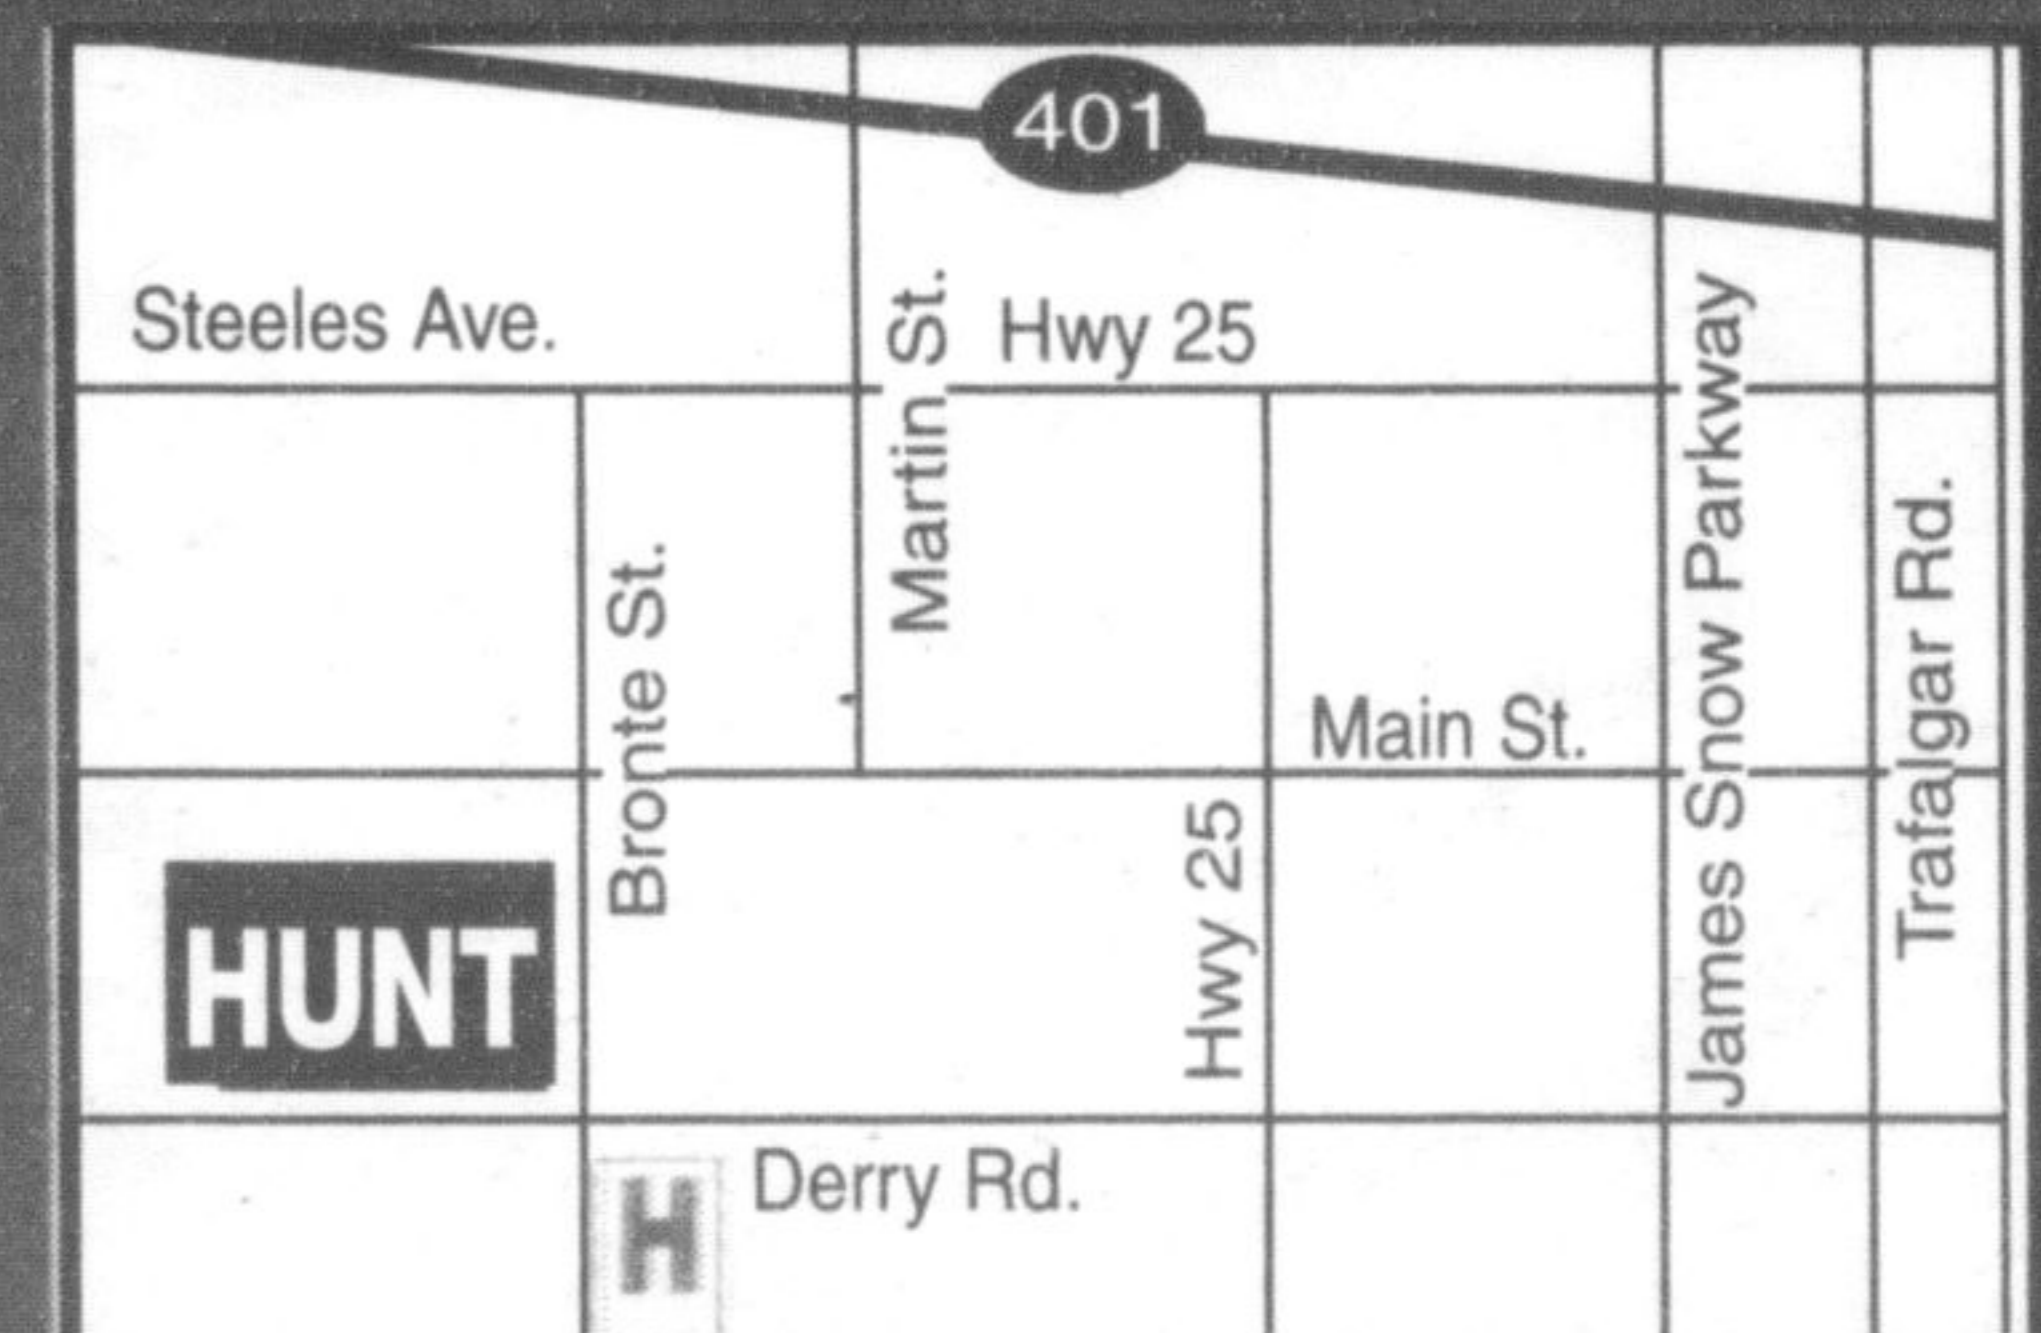

SALES: Mon-Thurs 9-8, Fri. 9-6, Sat. 9-5
SERVICE: Mon-Fri 8-5, Tues. 8-8, Sat. 8-12

SERVICE/PARTS:
www.huntchrysler.com

www.huntchrysler.ca

*Admin Fee, Lic Fee, GST & PST extra. All sales prices plus gst, pst, admin fee, plus lic. fee, due on delivery. **On Caliber SXT, Compass, Patriot, Wrangler models only. Applied after taxes. See dealer for details.