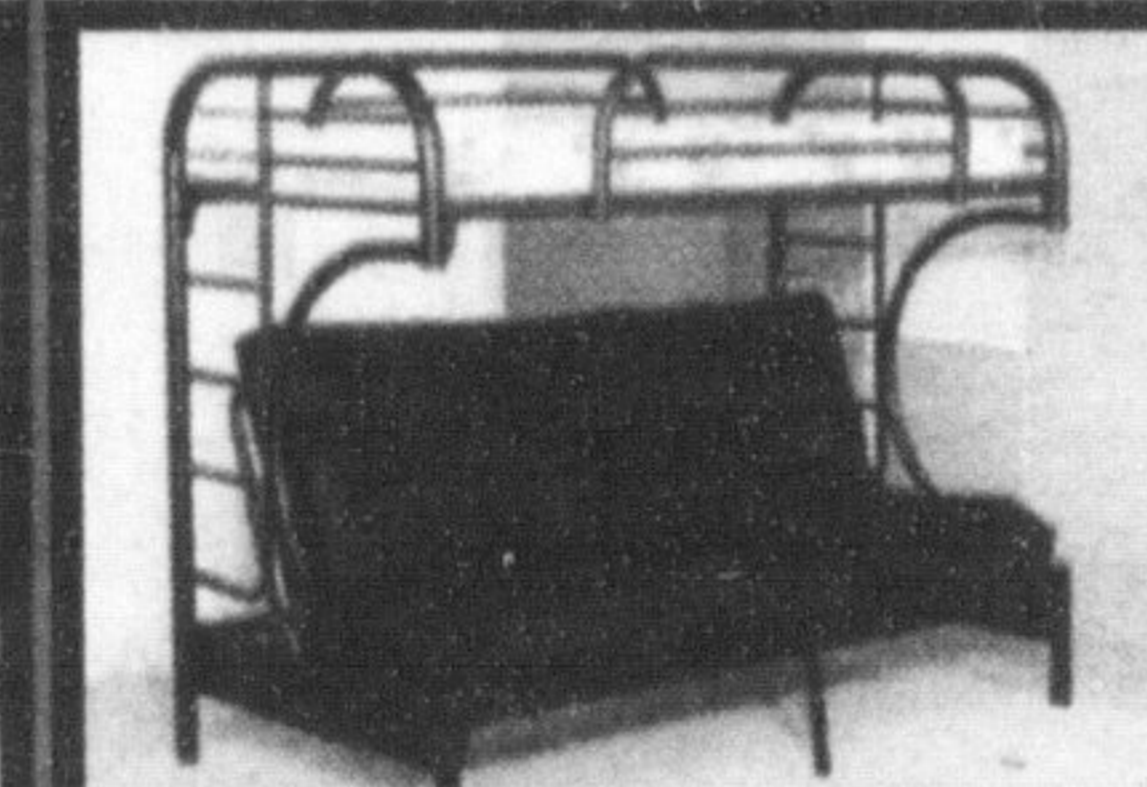

ELECTRIC BED
Complete with mattress

\$949
39x80

WATERFALL DAYBED
Iron with White
Enamel Finish **\$89**

BISCAYNE
Pocket Coil
Mattress **\$349**

KLIK'KLAKS
FROM **\$299**

IRON FUTON BUNK
Bottom Converts
to Double Bed **\$229**