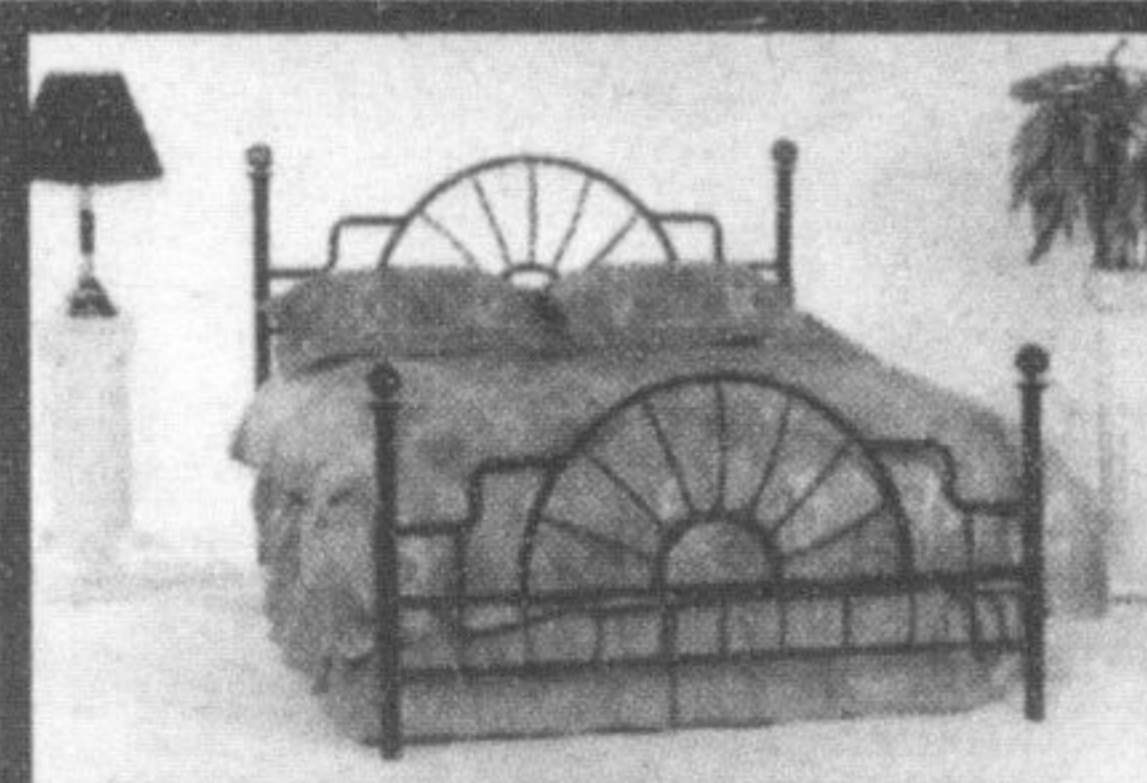

SPIDER BED
Black Iron **$99**