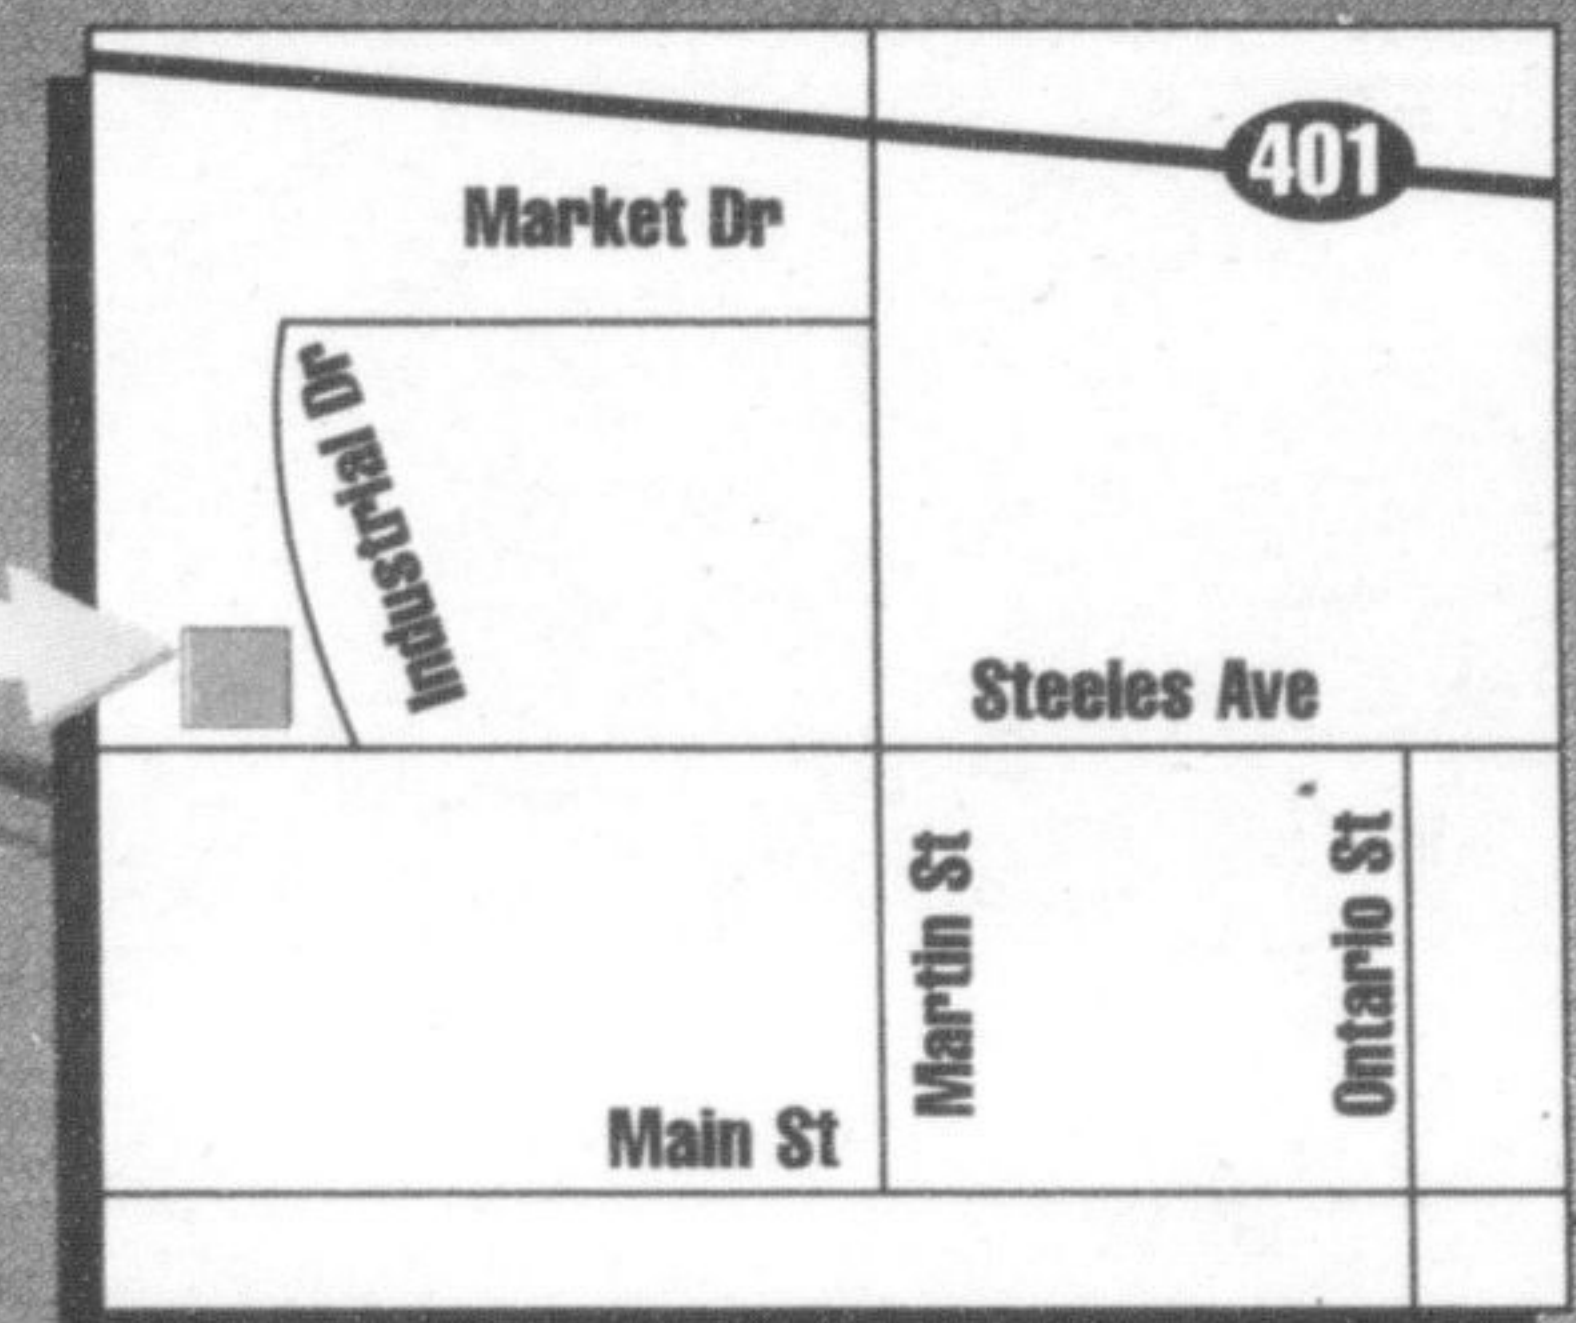

THE MISSISSAUGA CHILDREN MONTESSORI & ELEMENTARY PRIVATE SCHOOL

INVEST IN YOUR CHILD'S FUTURE ENROLL NOW! SPACE IS LIMITED!

- Half Day & Full Day Programs • Elementary Program

NO EXTRA COST FOR BEFORE & AFTER SCHOOL PROGRAMS

CROSSCURRENT CAMPUS

2980 Crosscurrent Drive
(401 & Winston Churchill)
10 Minutes From Milton • Derry & Winston Churchill
Tel: (905) 785-0144
Hours: 7:30am - 6:00pm

CREDIT VALLEY CAMPUS

2250 Credit Valley Road
(Hwy 403 & Erin Mills)
Across from Credit Valley Hospital
Tel: (905) 607-8999
Hours: 7:30am - 6:00pm

Visit us online: www.tmcmsmontessori.com
email: info@tmcmsmontessori.com