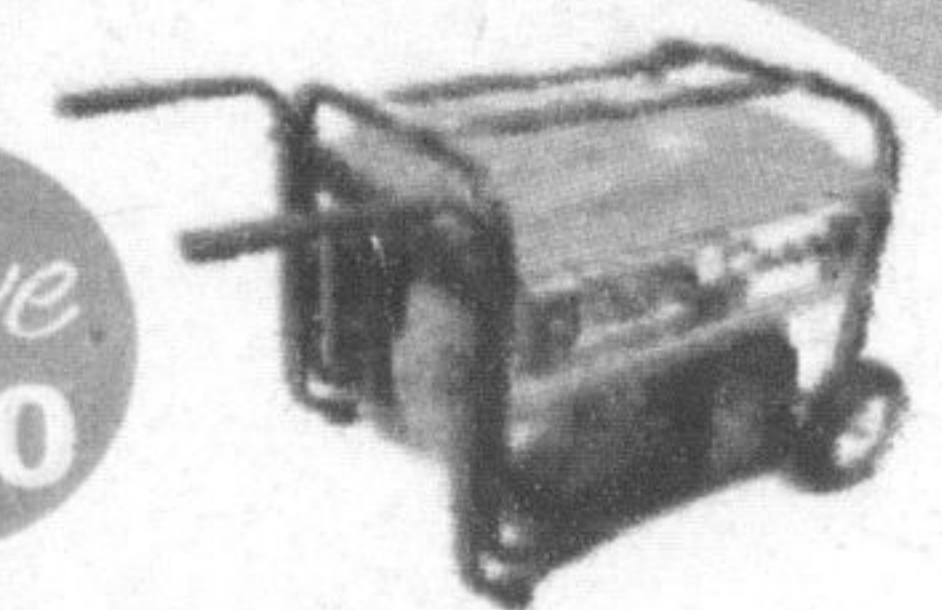

Save \$300

Portable Generator

225 lbs, 8000 W, electric start, low oil sensor, quiet muffler. Includes pneumatic wheels and castors. 7 hour run time. 13 hp OHV engine. LED light-up display. 2 x 120 V, 20 A outlets, 1 x 240 V outlet.