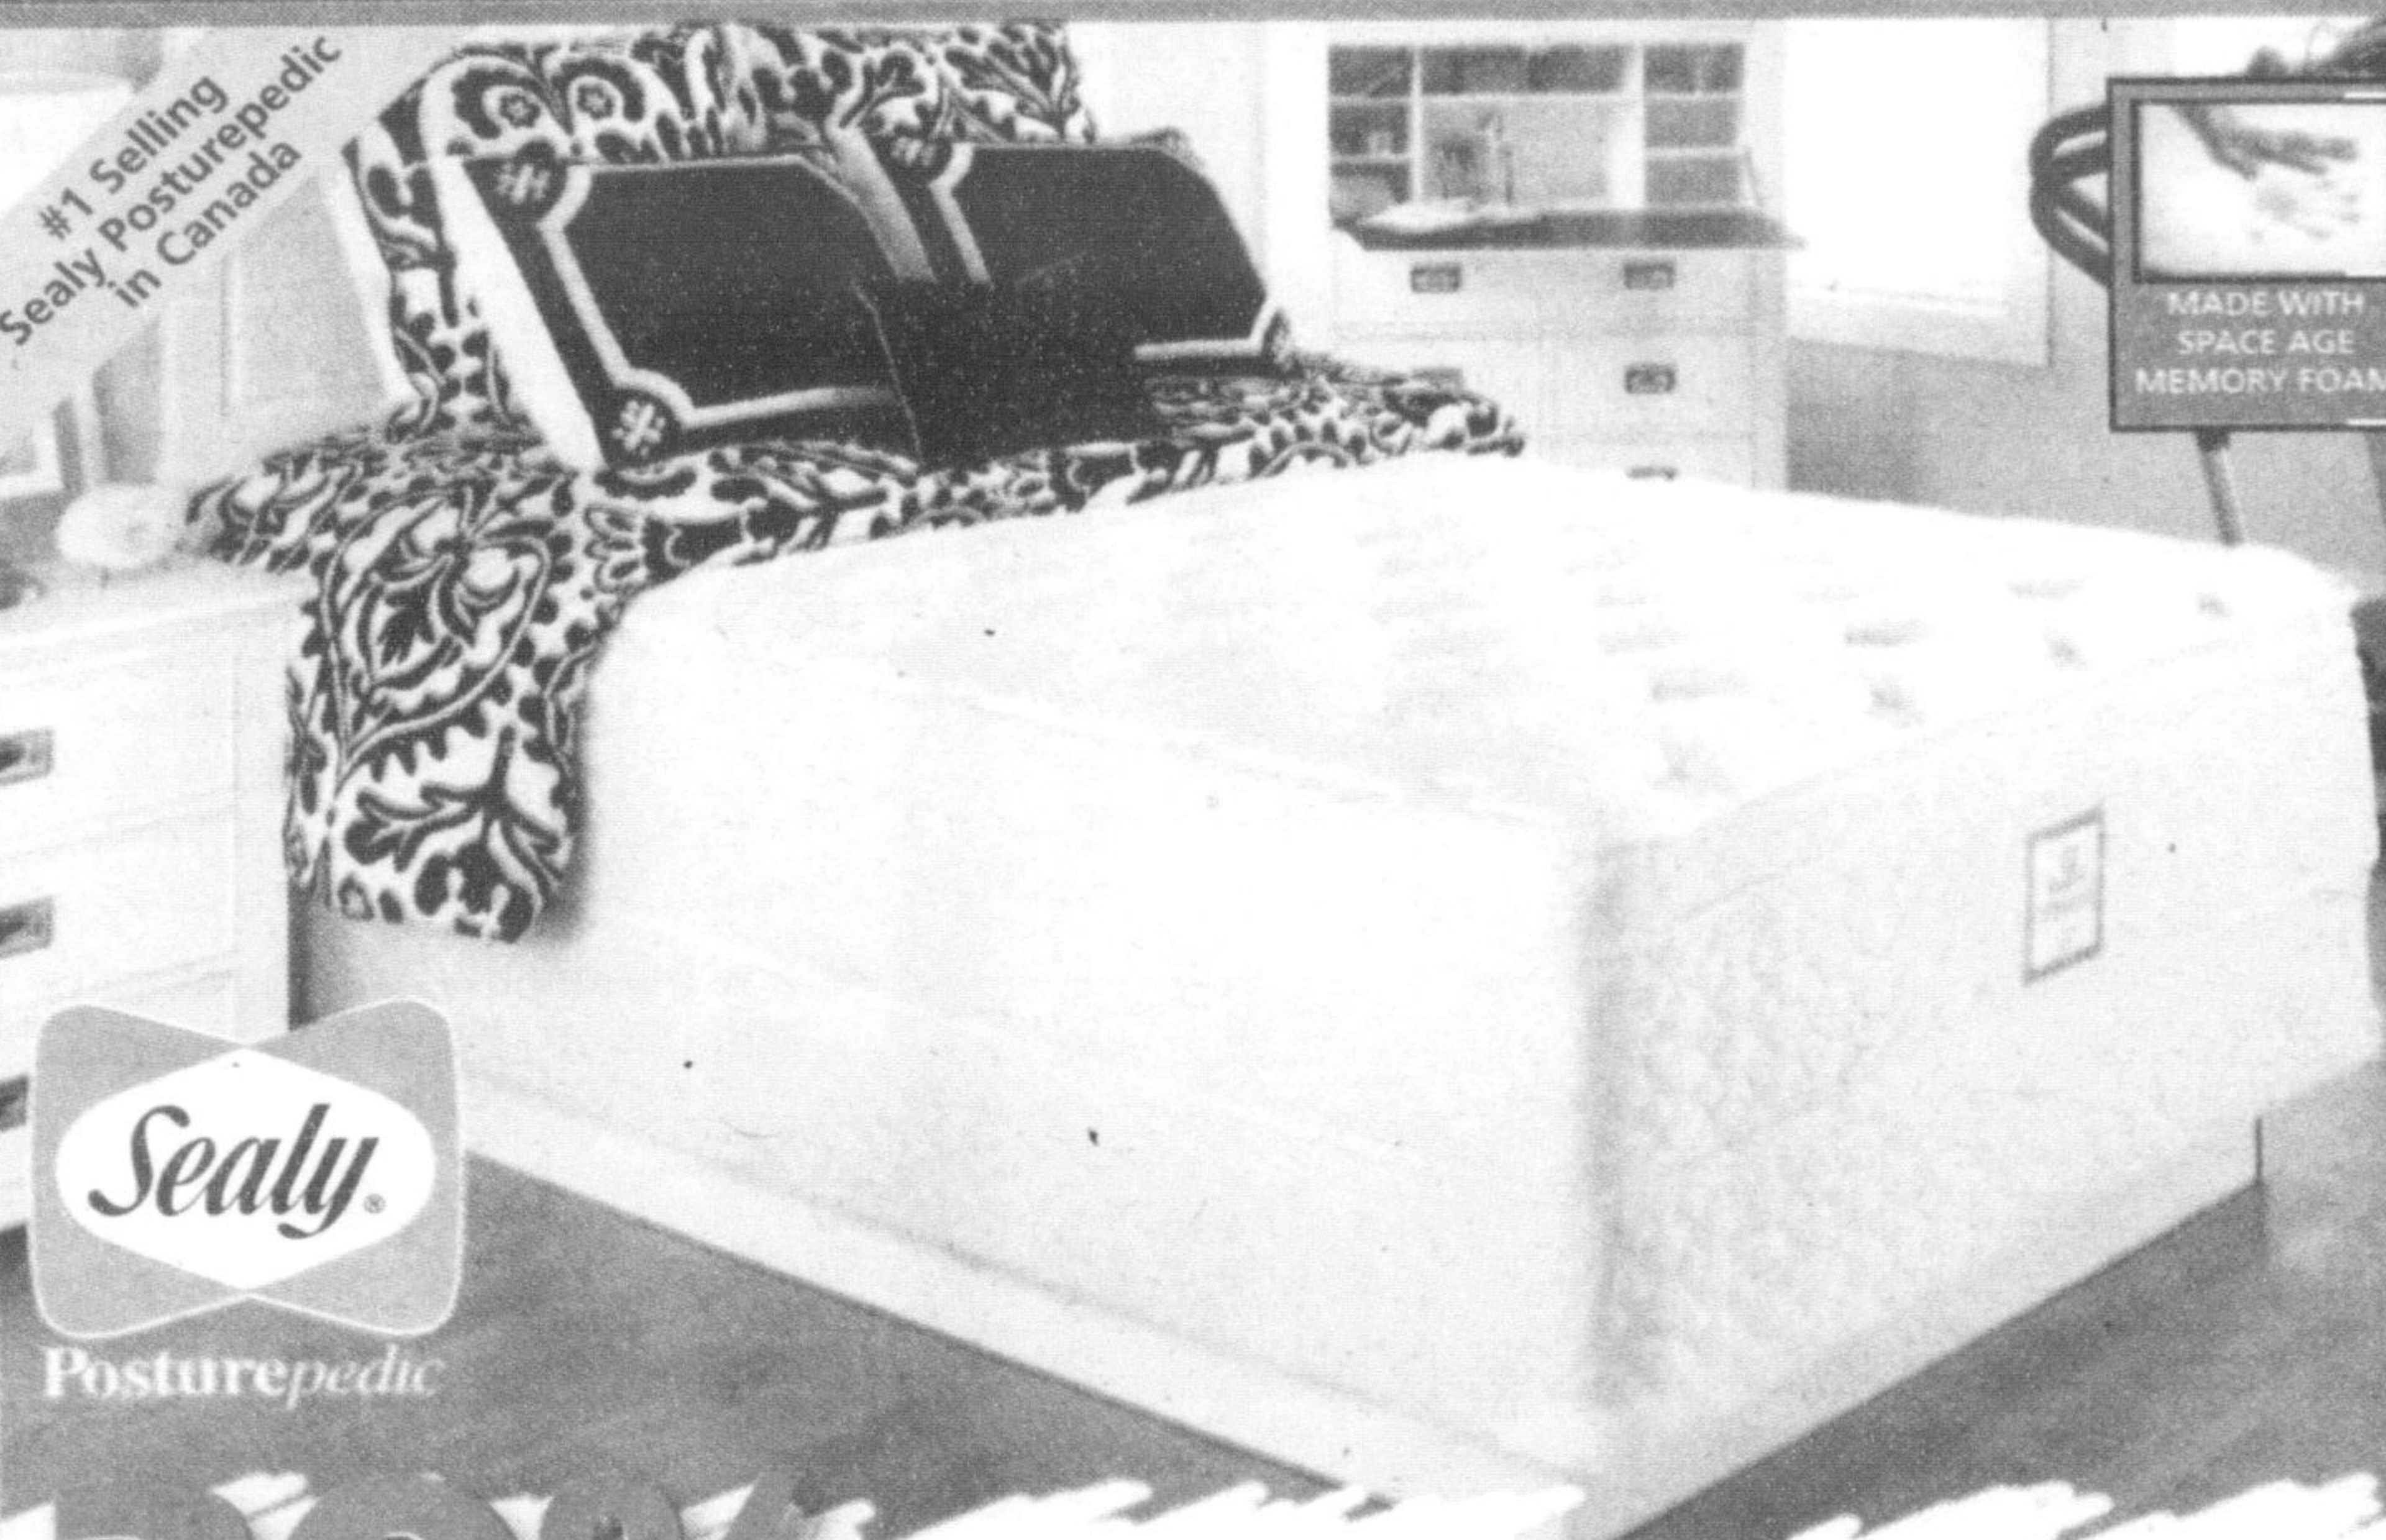

Serta

Serta Perfect Night Tranquility Queen Sleep Set

999⁹⁹

Reg Price. \$1999.97 pntraqupk Plus Do Not Pay For 15 Months*
King Sleep Set Reg Price. \$2599.97 - SALE PRICE \$1299.99 pntrakgpk

#1 Selling Sealy Posturepedic in Canada

30% off

Sealy Posturepedic Plush or Firm Queen Sleep Set

Reg Price. \$1499.97
aqua2pqp/aqua2fqp

King Sleep Set Reg Price. \$2099.97 - SALE PRICE \$1469.99 aqua2pqp/aqua2fqp

1049⁹⁹

Plus Do Not Pay For 15 Months*

#1 Selling Simmons Beautyrest at The Brick

40% off

Simmons Beautyrest Queen Sleep Set

Reg Price. \$1999.97
diam4brtp

King Sleep Set Reg Price. \$2599.97 - SALE PRICE \$1599.99 diam4brtp

1199⁹⁹

Plus Do Not Pay For 15 Months*