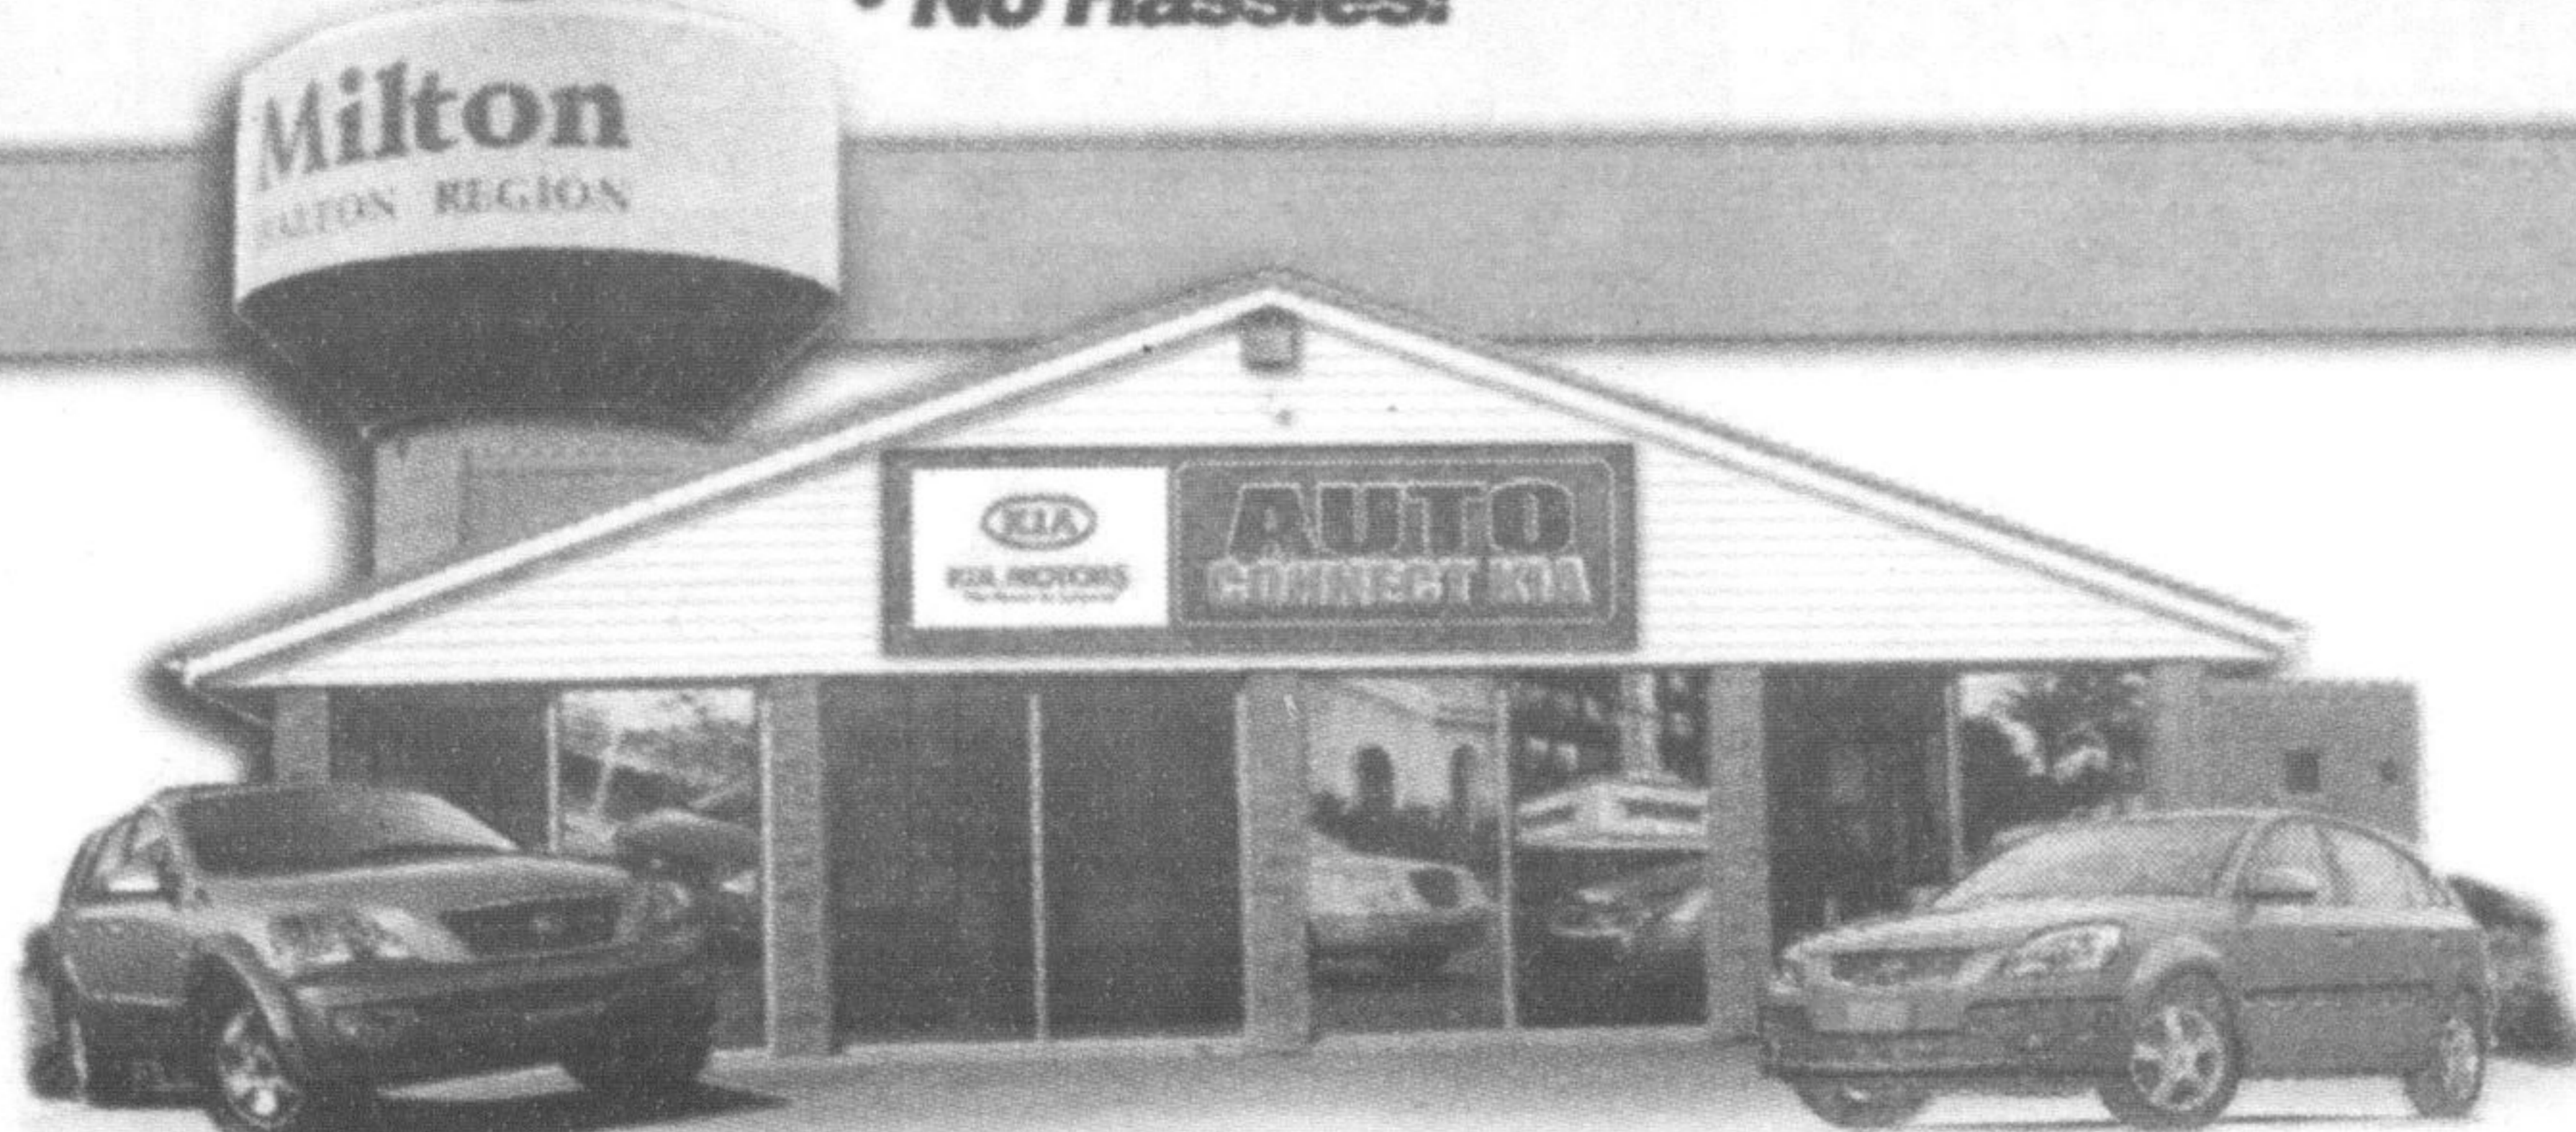

$500 GRAD REBATE towards any '07 Kia Product

Visit us online @ www.autoconnectsuperstore.ca

STORE HOURS: MON.- THURS. 9 - 9PM, FRI. 9 - 6PM, SAT. 9 - 6PM
SERVICE HOURS: MON.- THURS. 8 - 6PM, FRI. 8 - 5PM

1195 STEELES AVE. EAST • MINS. FROM HWY. 401 • MILTON

905-876-2838

CALL US TOLL FREE: 1-866-460-7973