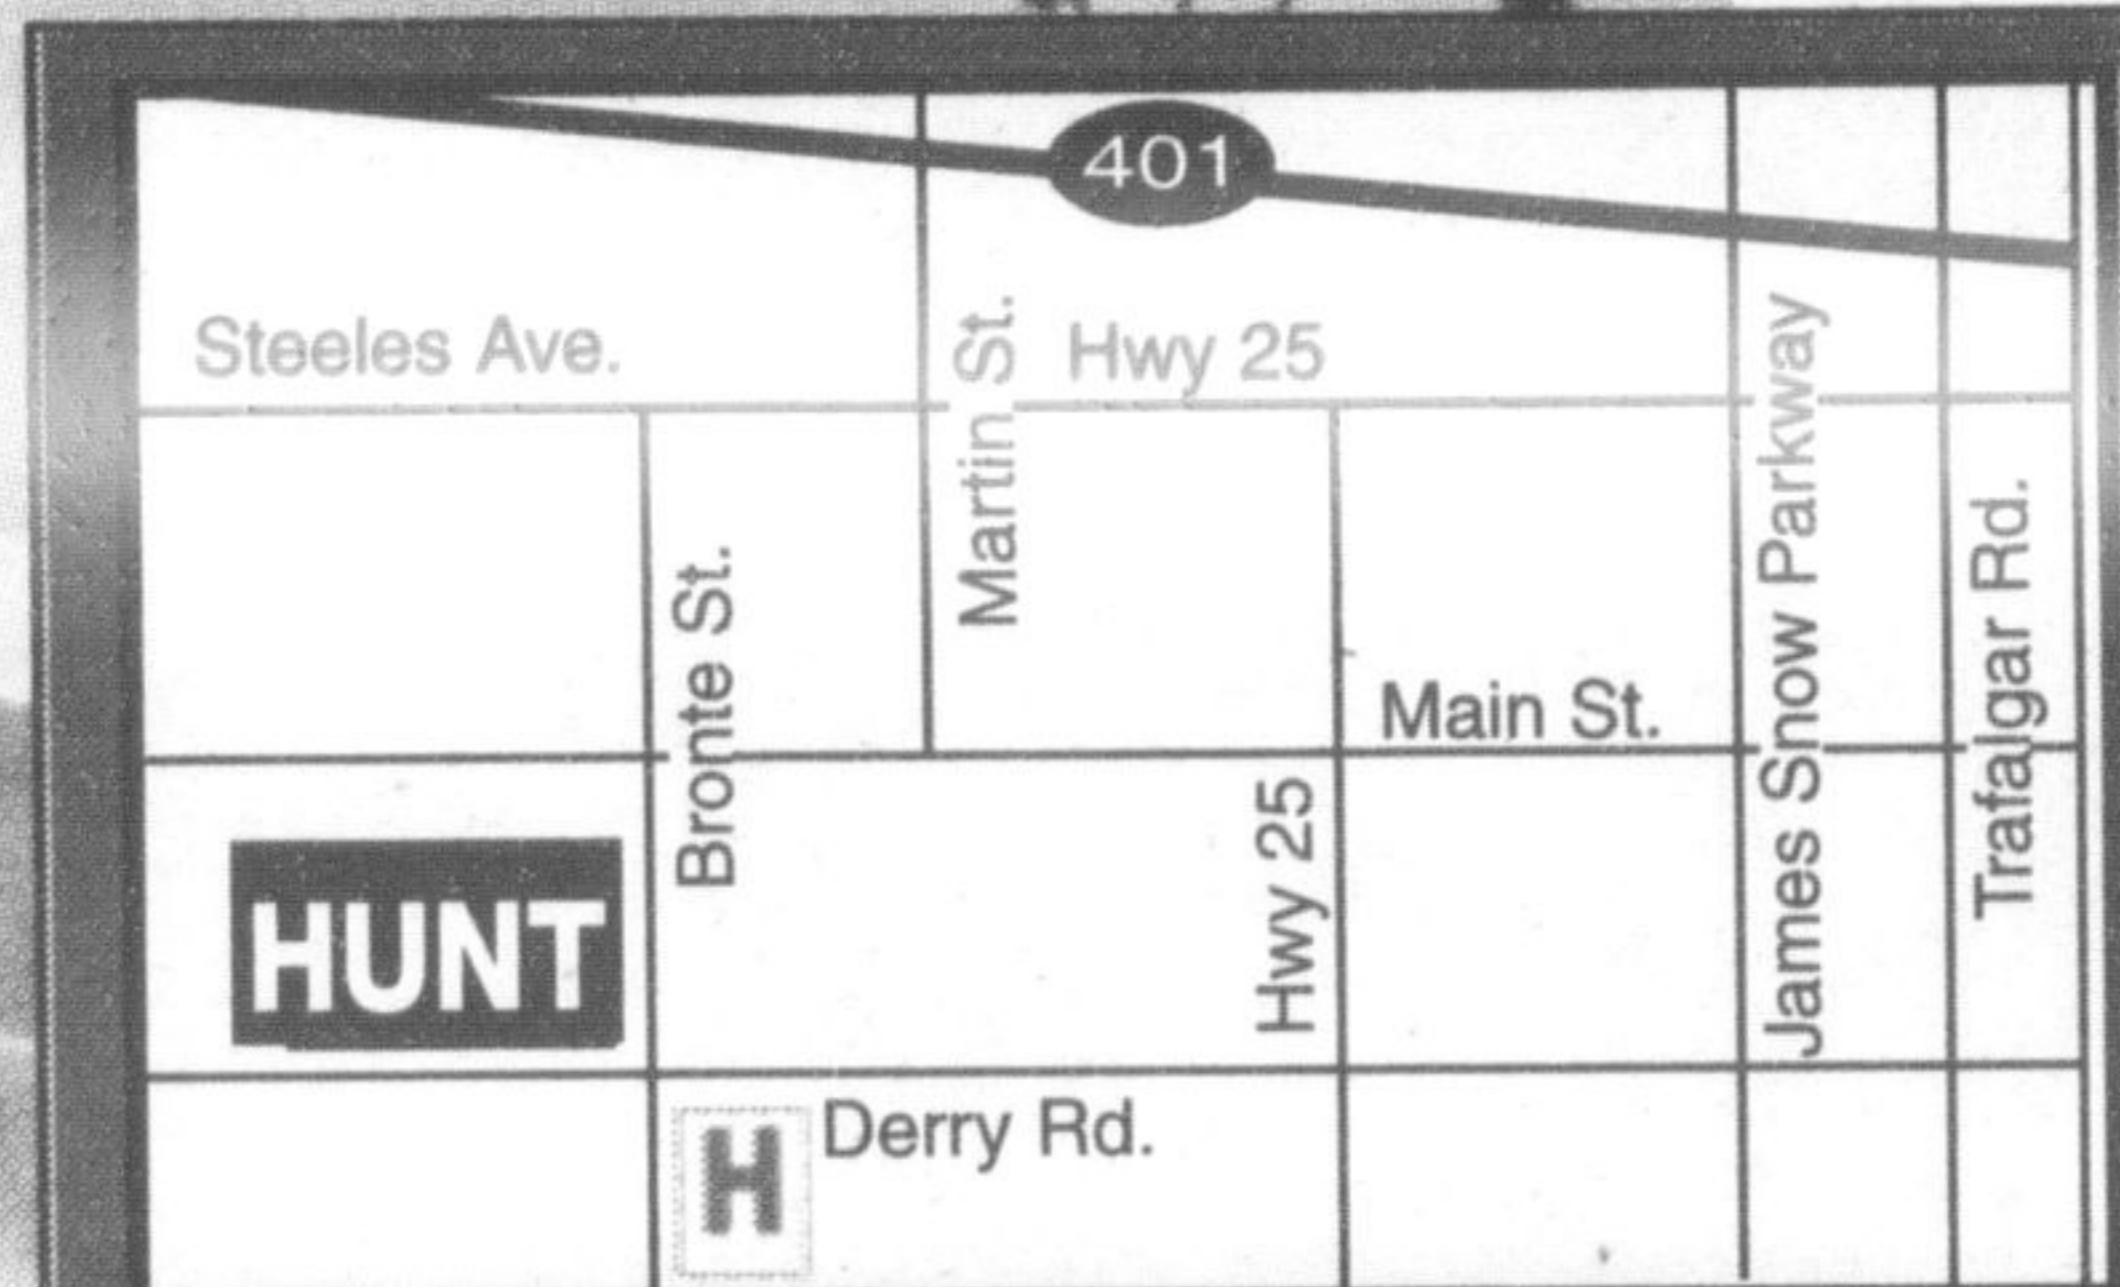

Don't lock yourself in.

WALKAWAY
PROTECTION FOR AUTOMOTIVE FINANCING
walkawayprotection.com

SALES: Mon-Thurs 9-9, Fri. 9-6, Sat. 9-5
SERVICE: Mon-Fri 8-5, Tues. 8-8, Sat. 8-12

SERVICE/PARTS:
www.huntchrysler.com
www.huntchrysler.ca