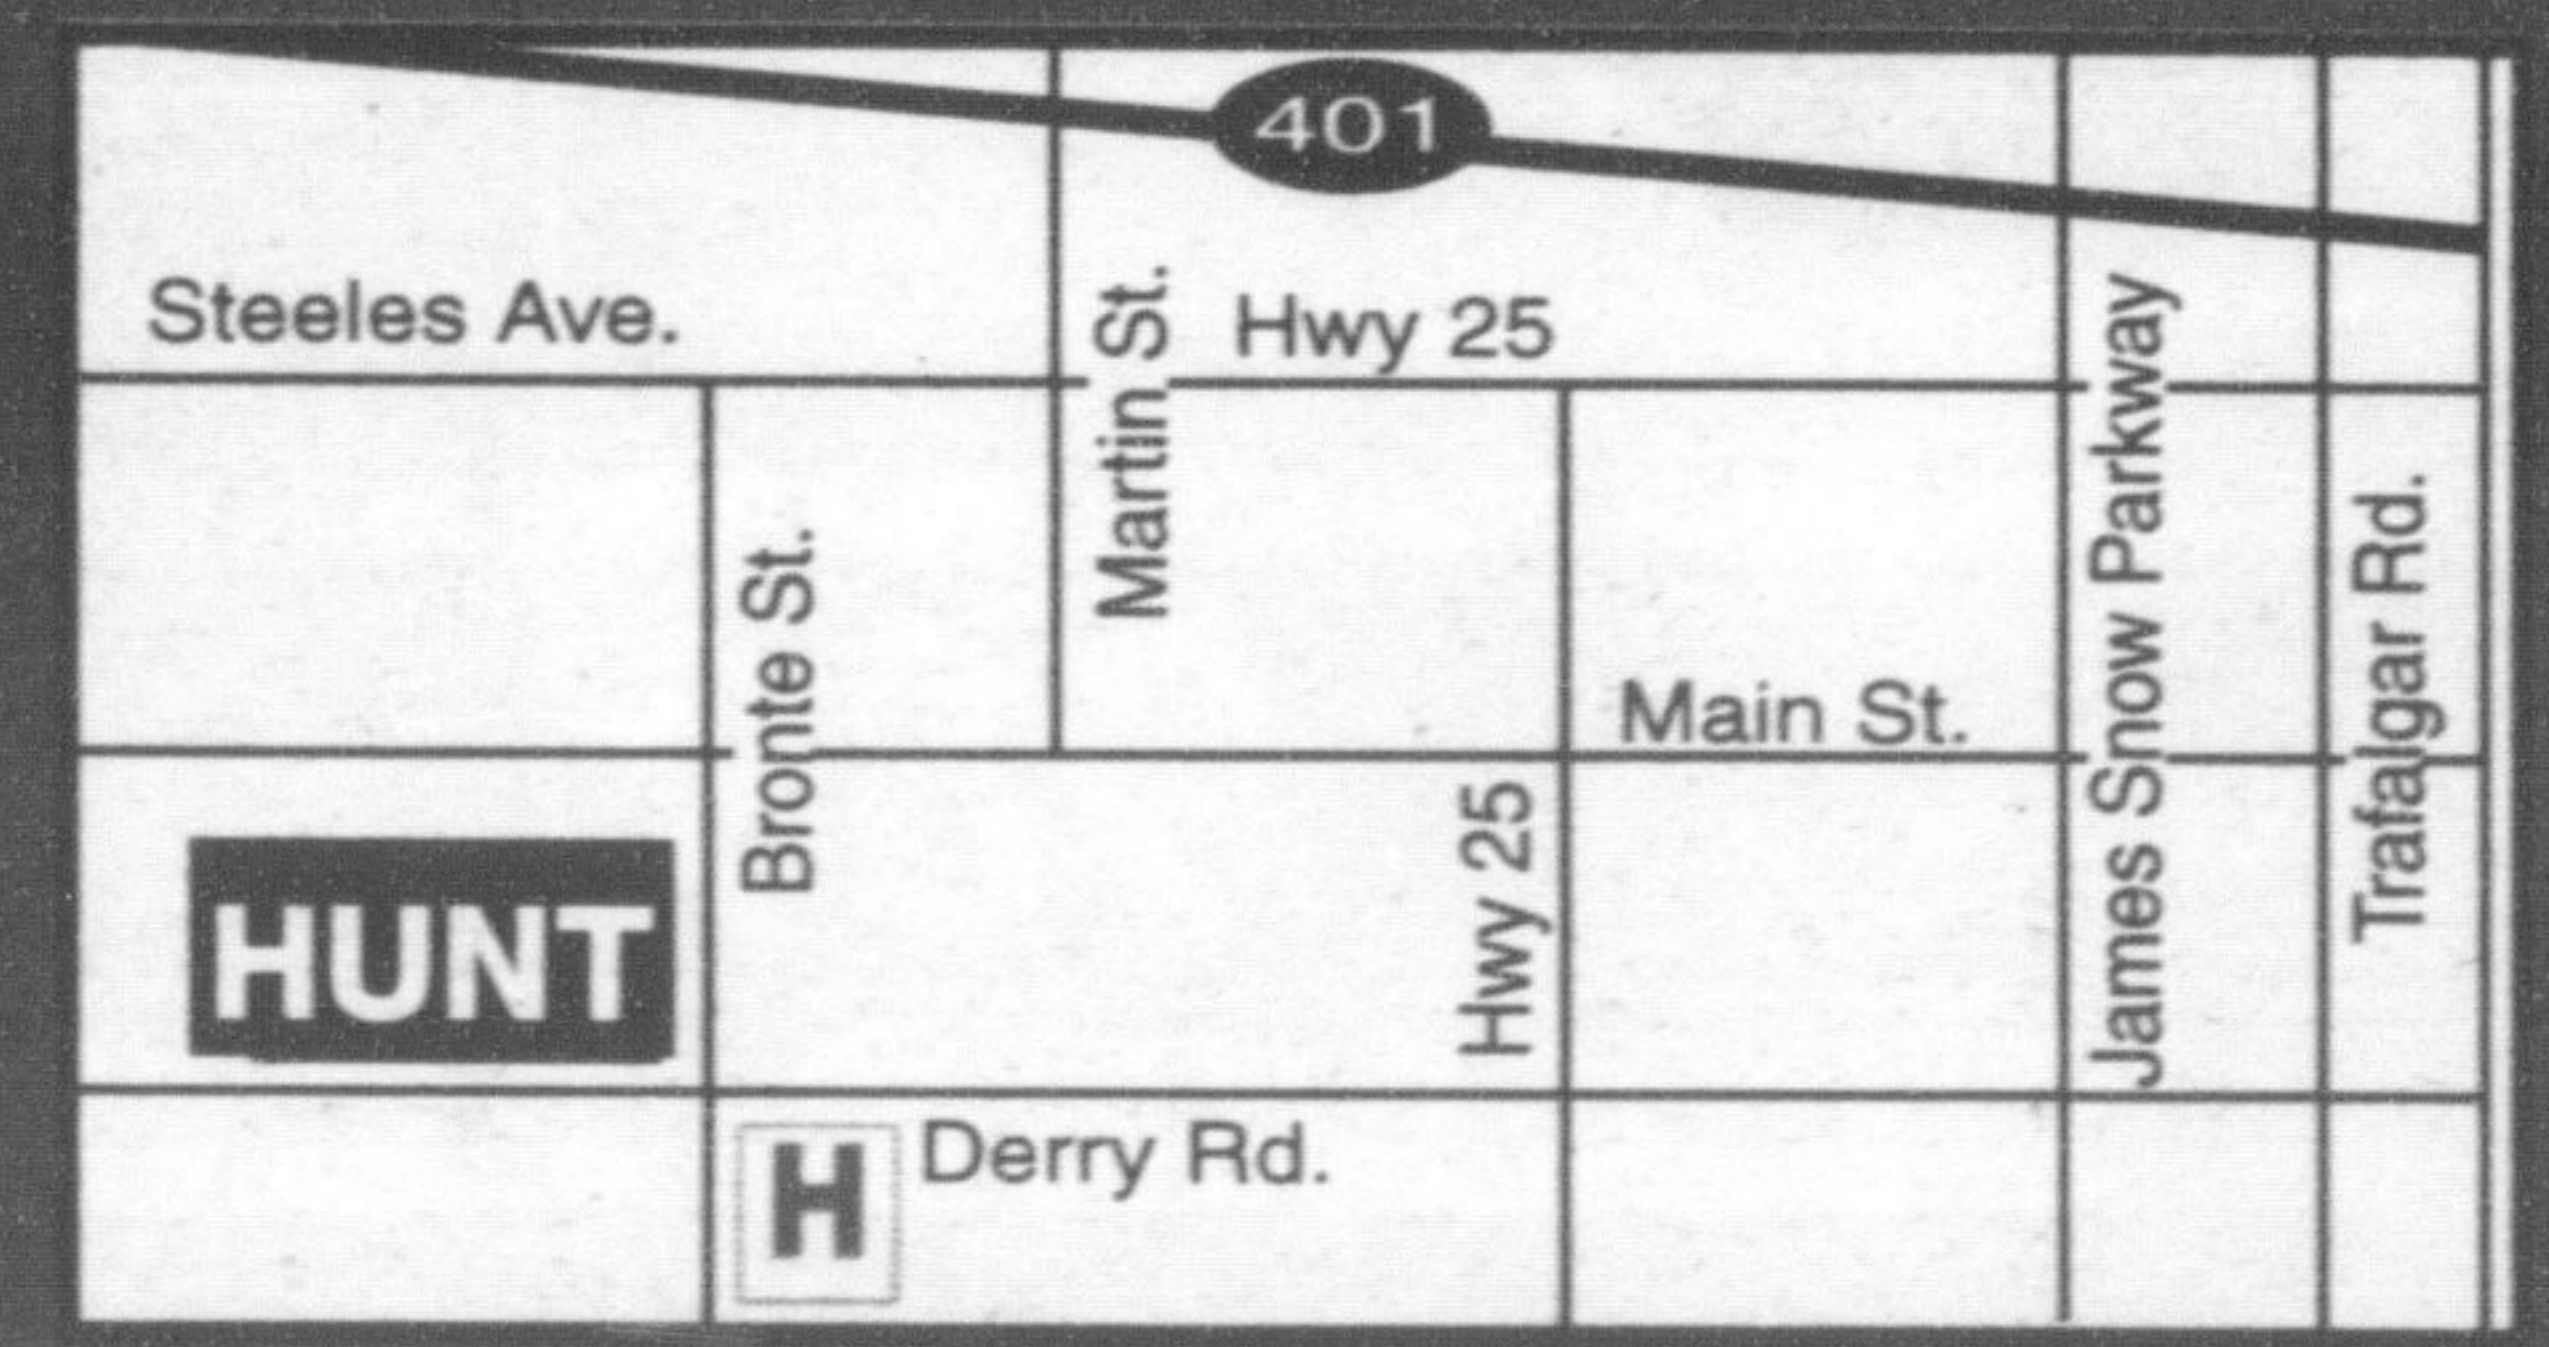

SALES: Mon-Thurs 9-9, Fri. 9-6, Sat. 9-5
SERVICE: Mon-Fri 8-5, Tues. 8-8, Sat. 8-12
SERVICE/PARTS:
www.huntchrysler.com
www.huntchrysler.ca

Your **FIVE STAR** Dealership
500 BRONTE ST. S., MILTON

* Admin fee, GST, PST, lic. fee extra.
† Bi-weekly payments base on 60 mth term, borrowing $12,000 @ 9.69% interest charge 3,161.90 bi-weekly payment 116.63 OAC. All bi-weekly payments incl PST & GST. Admin fee, lic extra.
‡ $6000 delivery allowance on the 2007 Caravan & Liberty. $1000 Chrysler Cash applies to the Charger/Pacifica & Ram 1500. See dealer for complete details.
Expires September 26th 2007.