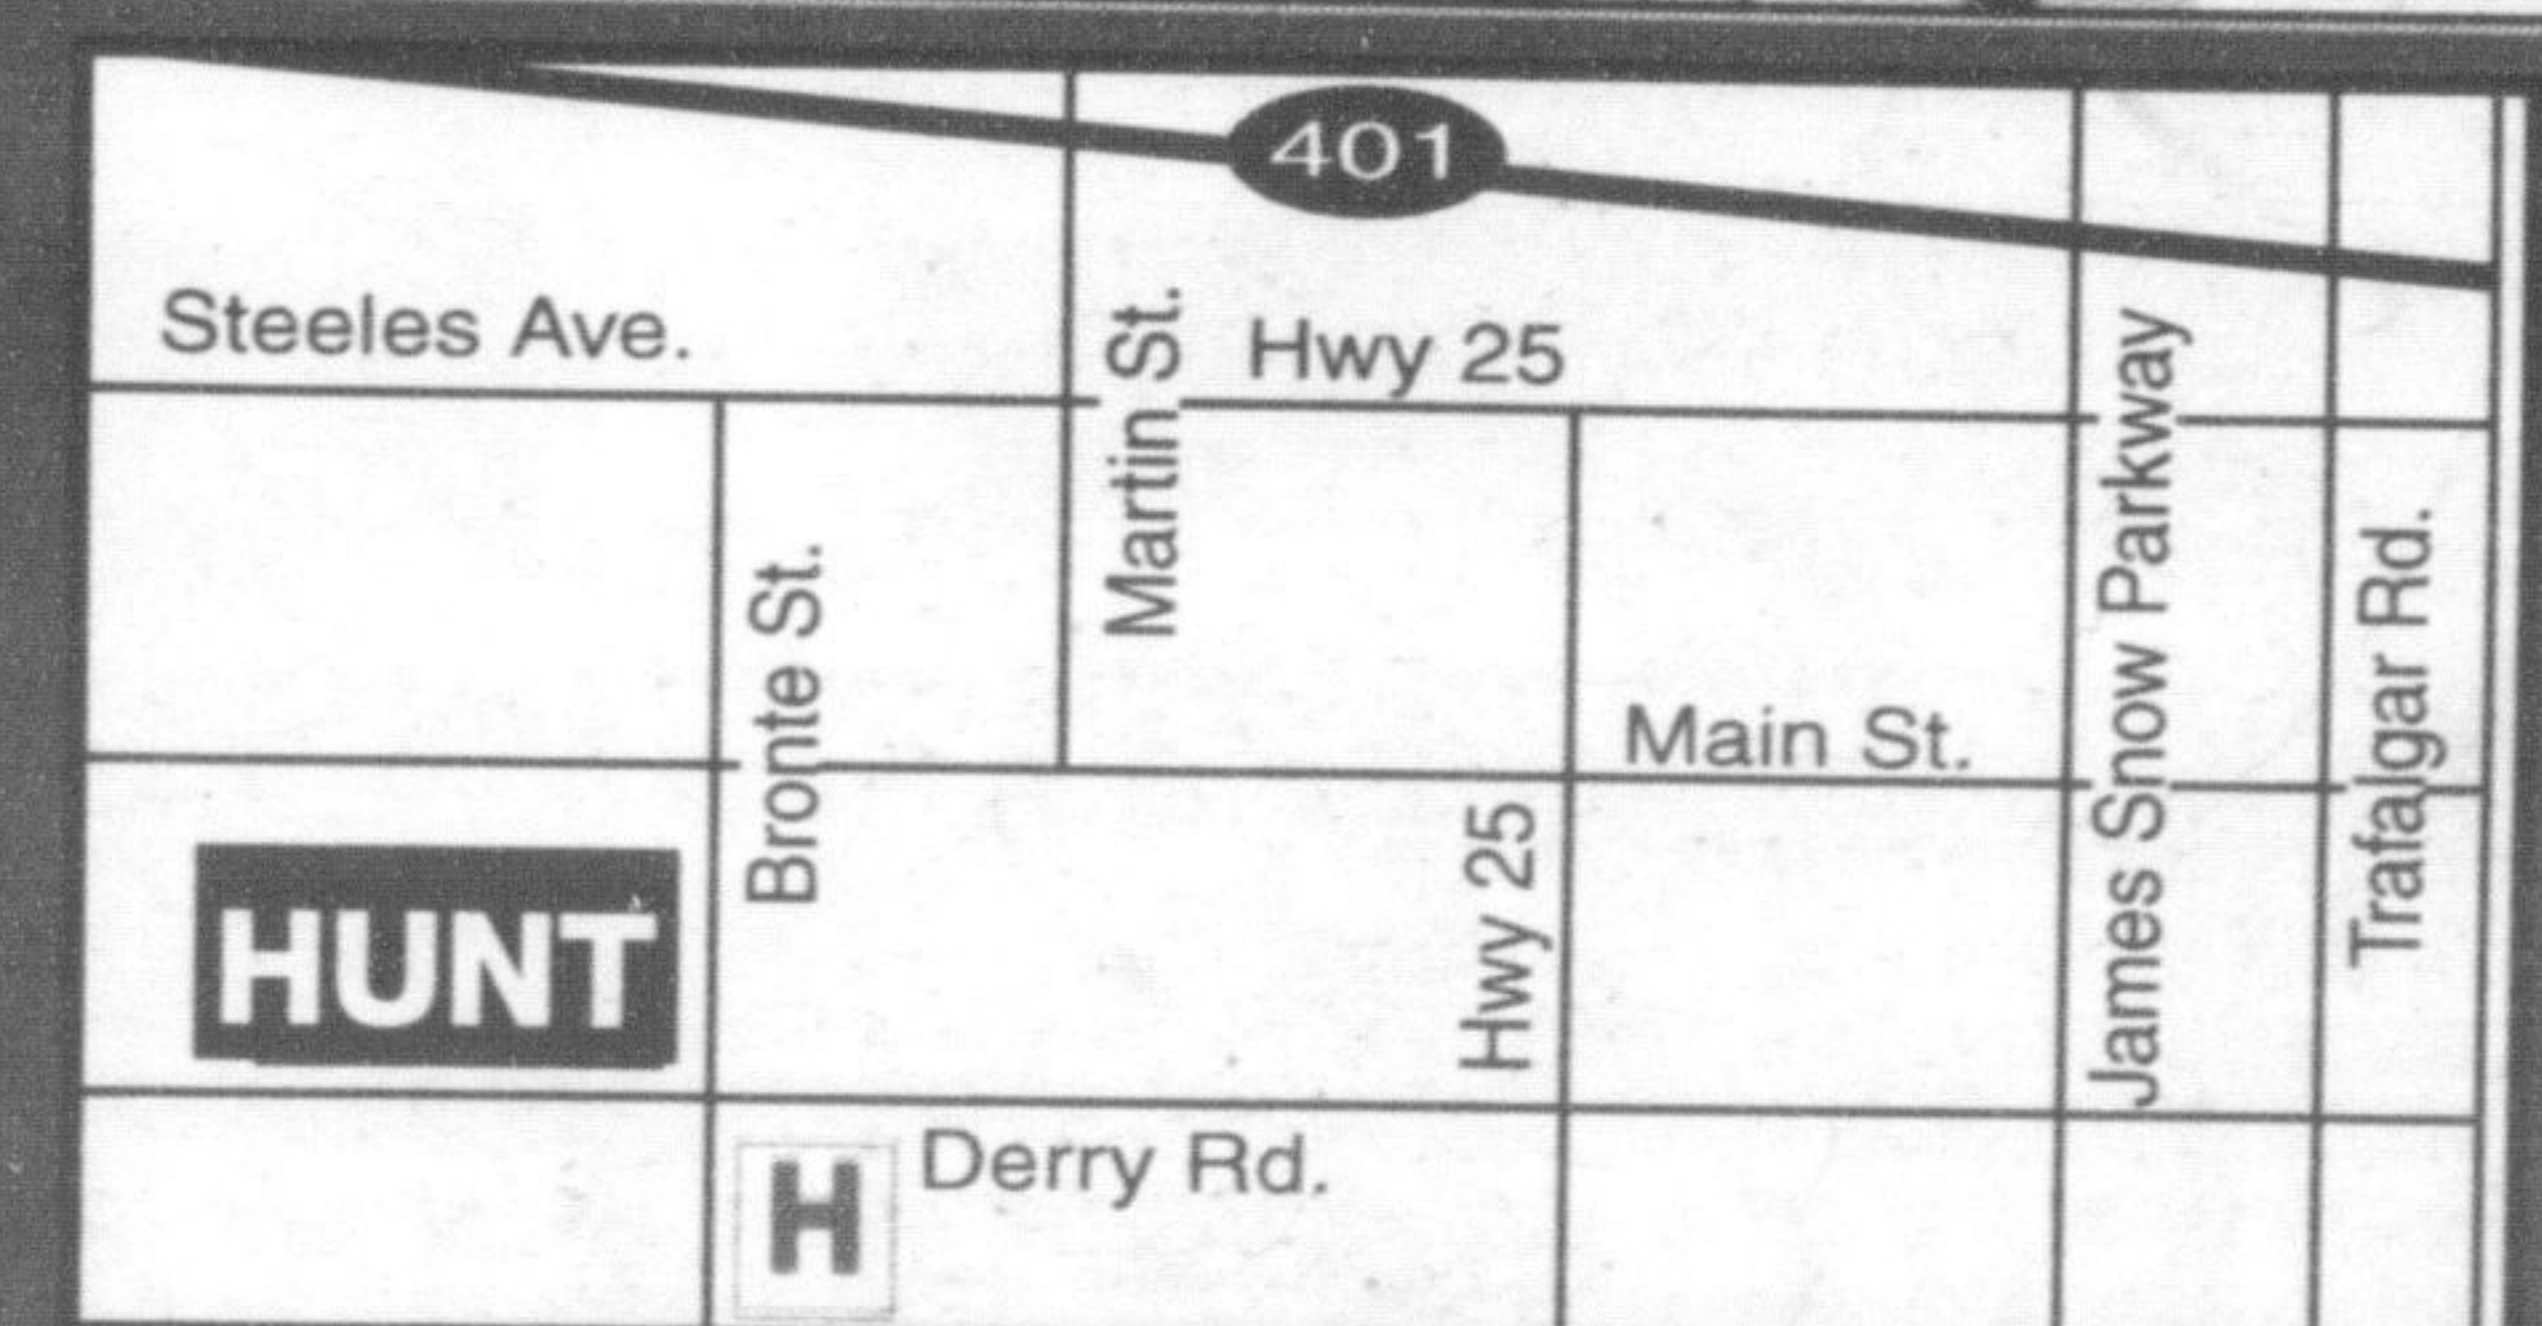

SALES: Mon-Thurs 9-9, Fri. 9-6, Sat. 9-5
SERVICE: Mon-Fri 8-5, Tues. 8-8, Sat. 8-12

SERVICE/PARTS:
www.huntchrysler.com
www.huntchrysler.ca

*Allowing 20,400 kms per year NO BUY BACK REQUIREMENT, excess km's .015¢ per km, PST, GST extra. OAC.
**Admin fee, applicable taxes, lic. fee extra. OAC.