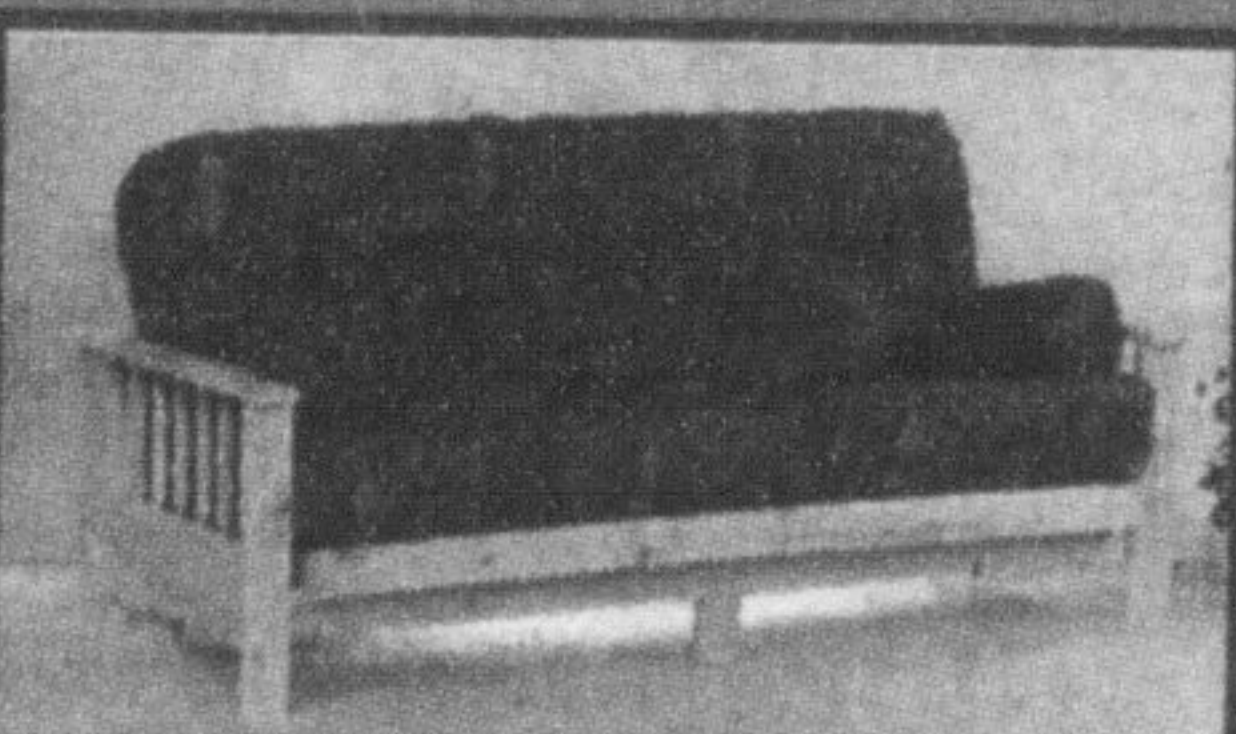

MILAN
Complete with Mattress **$299**