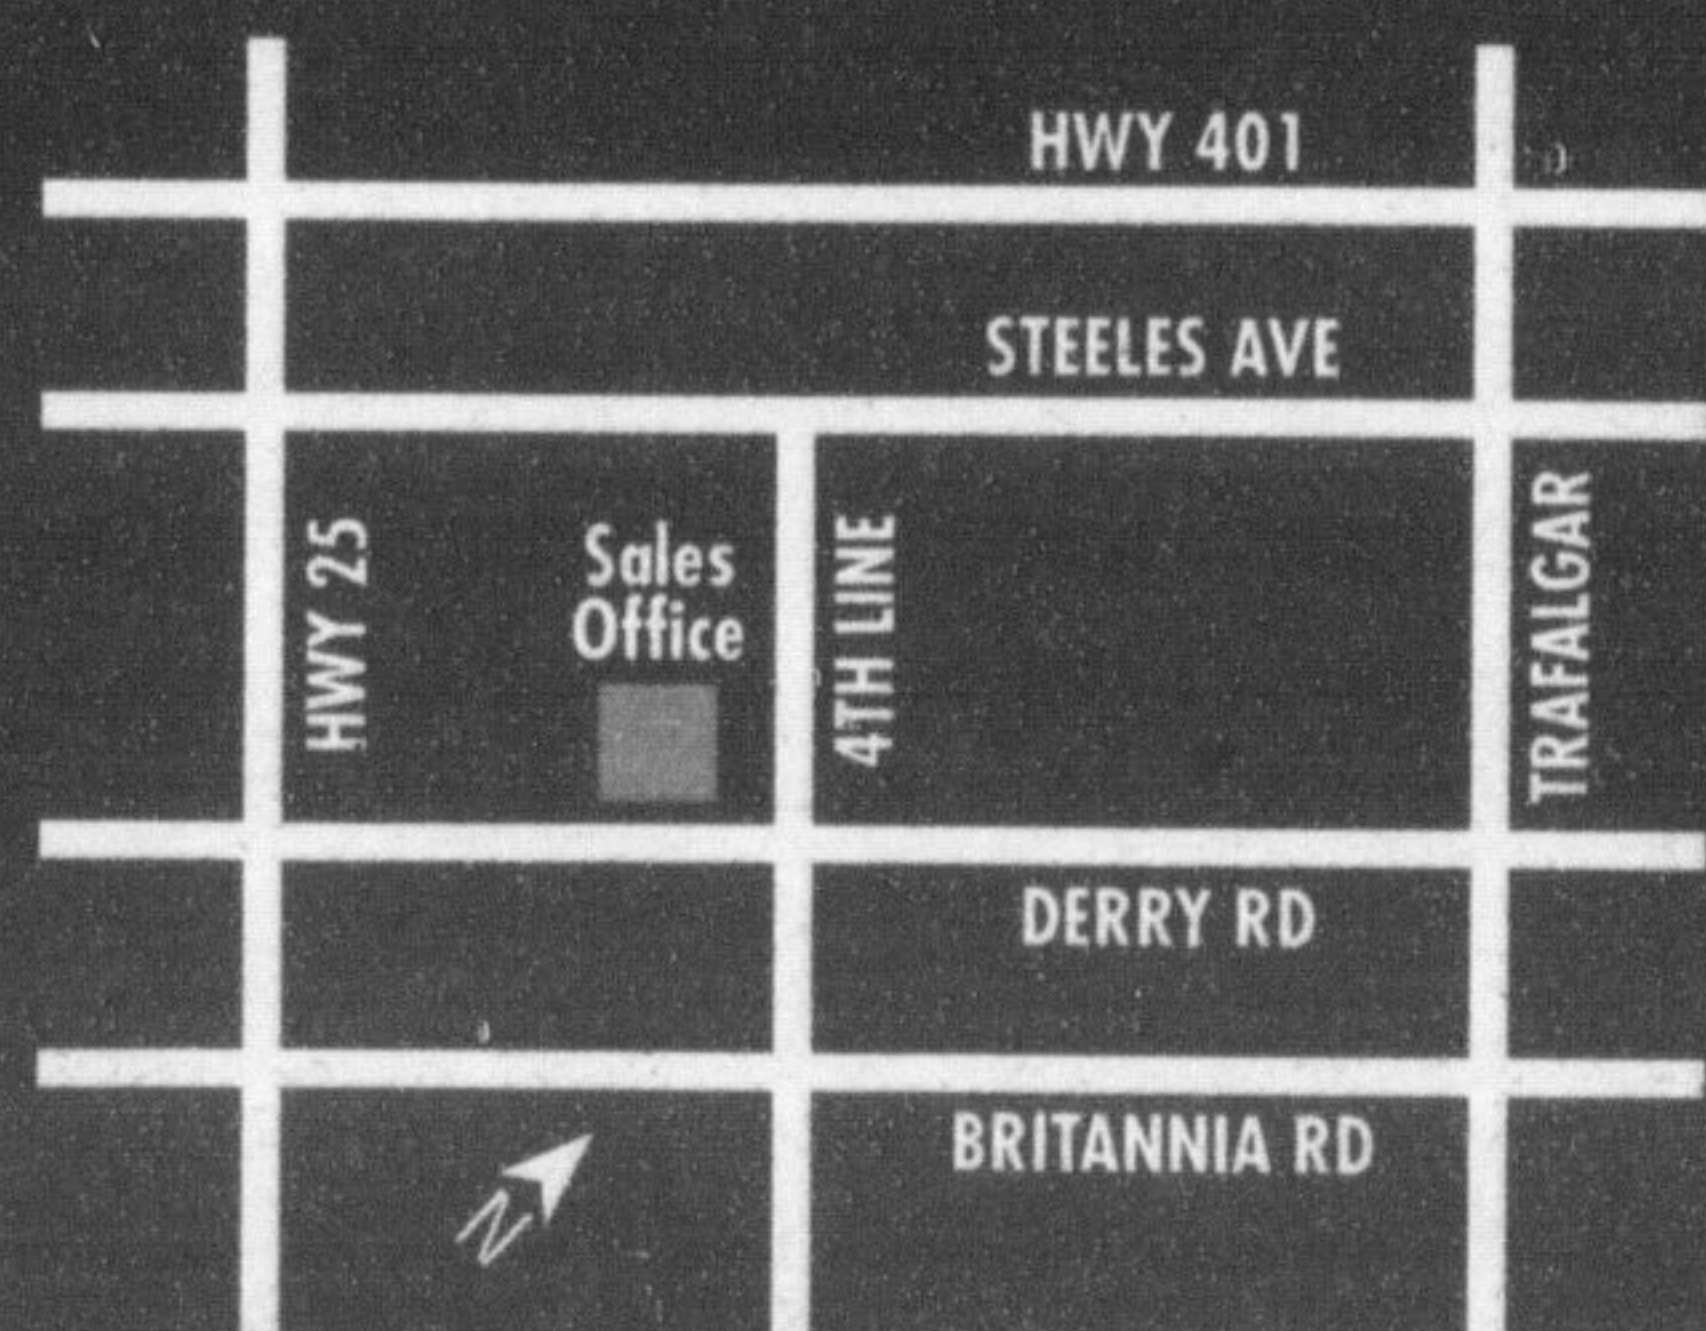

FEEL RIGHT AT HOME

905-864-0509 or 1-888-757-7737
www.valeryhomes.com

Mon-Thurs 2-7pm Sat and Sun 12-6pm Fridays by appointment
Wayne Picyk Homelife Effect Realty 1-888-757-7737

PARKSIDE
RESIDENCES