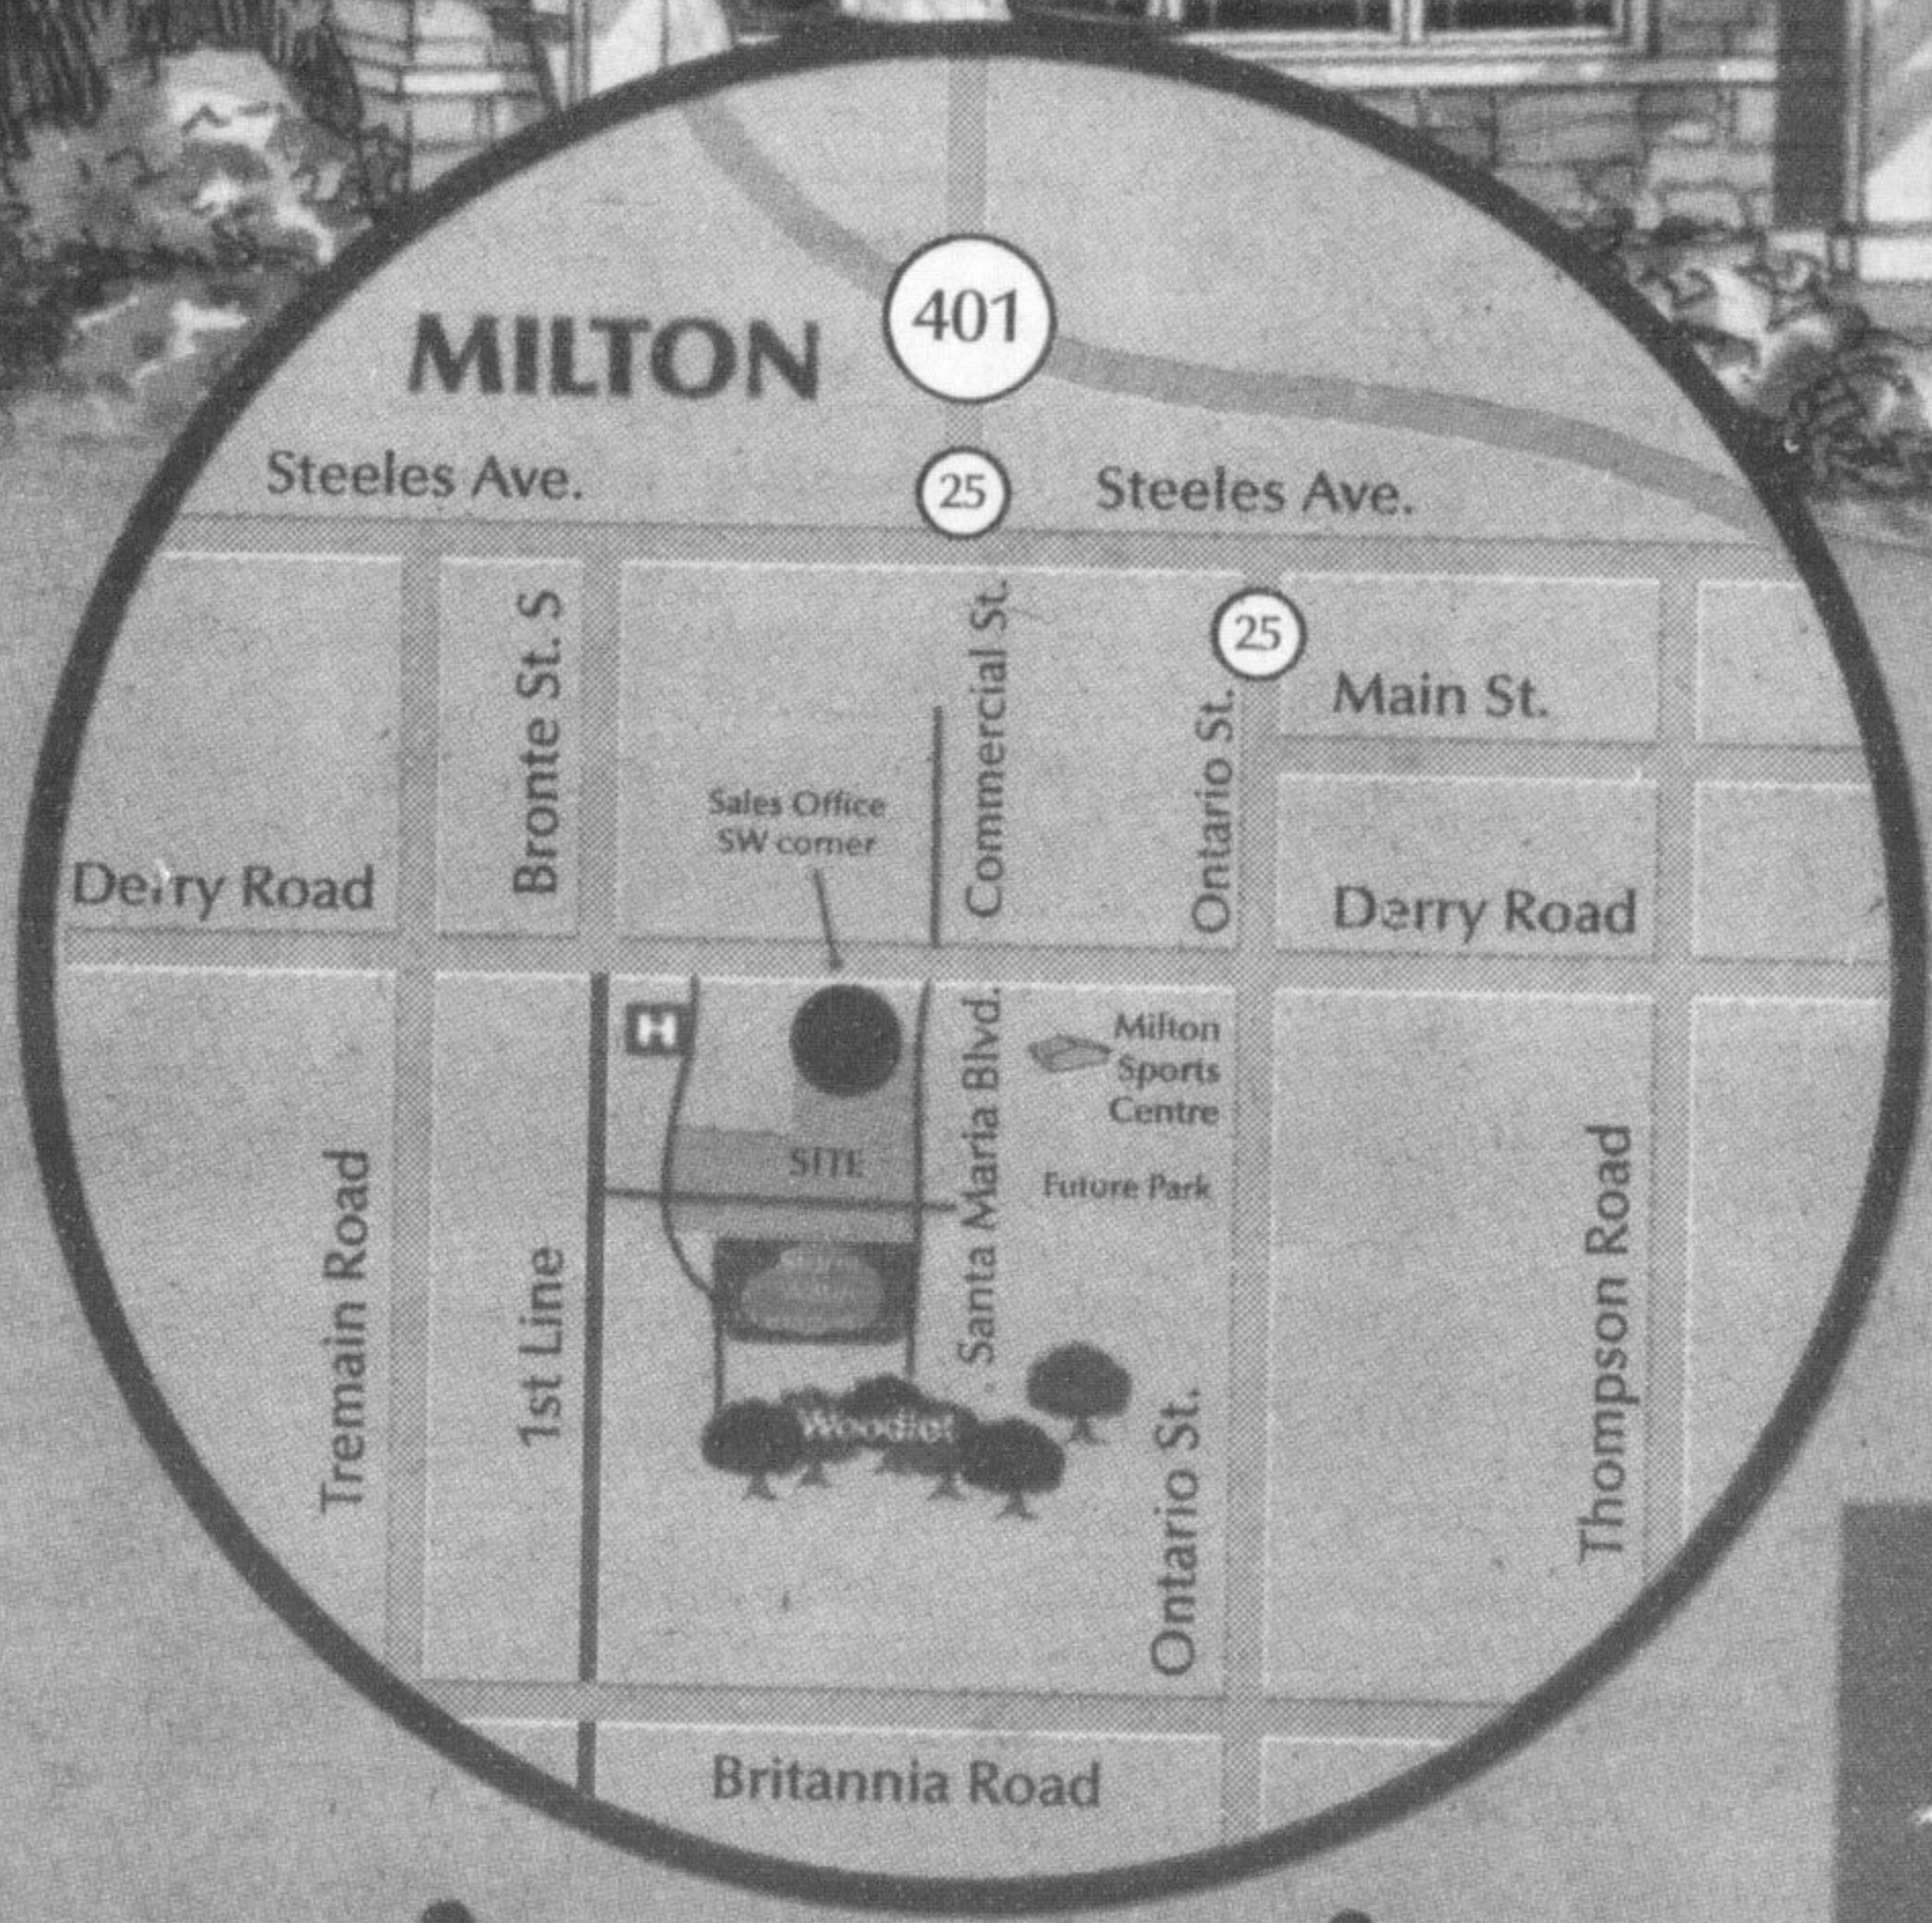

COSCORP

**OPENING
JULY 7TH**

FOR THOSE WITH *Great Expectations*

*Absolutely Stunning Classic
Manor & Traditional Designs
Executive 2-Storey & Bungalow
Homes on 43' & 37' Lots*

From **$355,000***

Milton Brook

Elegance

Style

Limited Number of
~ GREENBELT LOTS AVAILABLE

www.coscorp.ca

Prices and availability correct at press time. E&OE. *Limited number of homes available at this price.