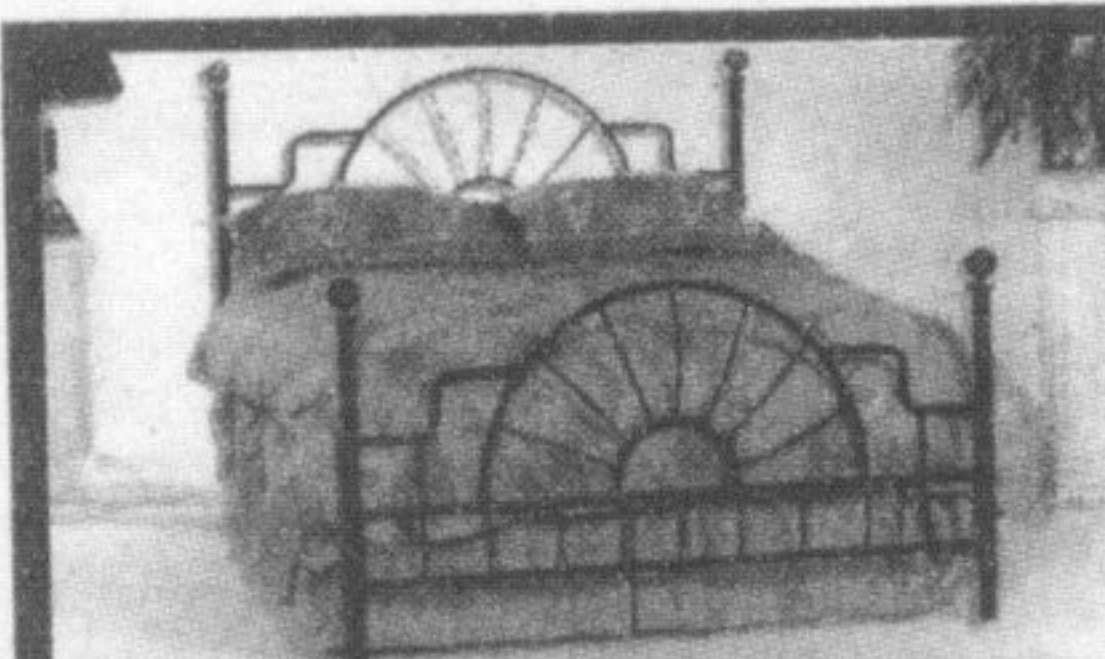

SPIDER BED
Black Iron **$99**