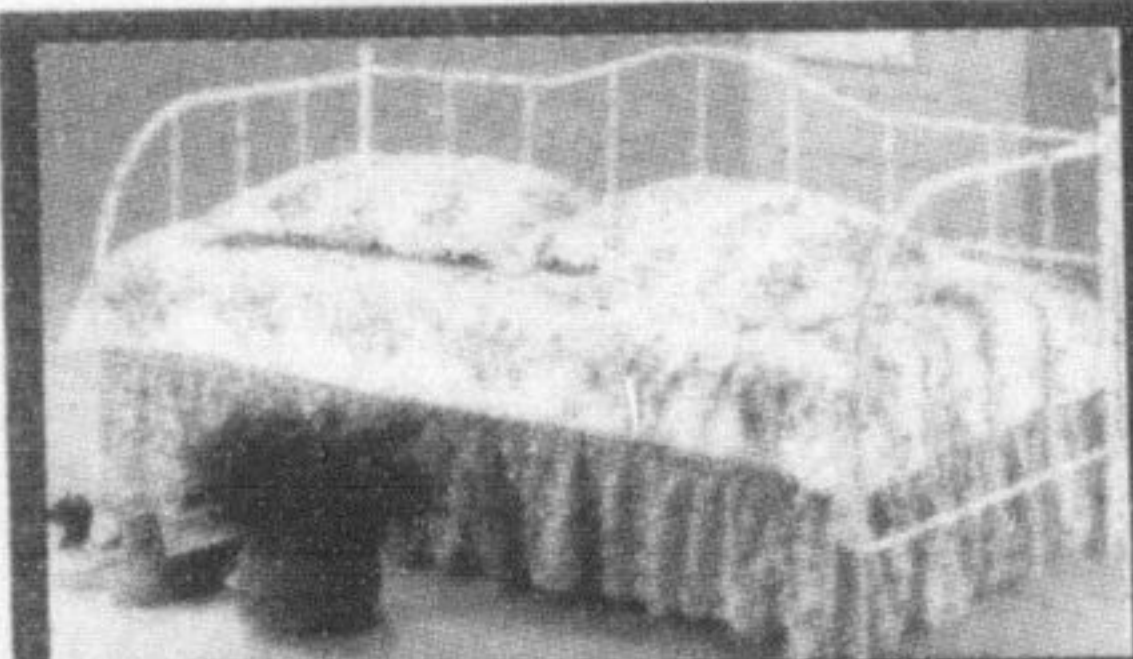

Complete with mattress
\$989
39x80

WATERFALL DAYBED
Iron with White Enamel Finish **\$79**

MILAN FUTON
Complete with Mattress **\$299**

KLIK-KLAKS
FROM **\$299**

IRON FUTON BUNK
Bottom Converts to Double Bed **\$239**