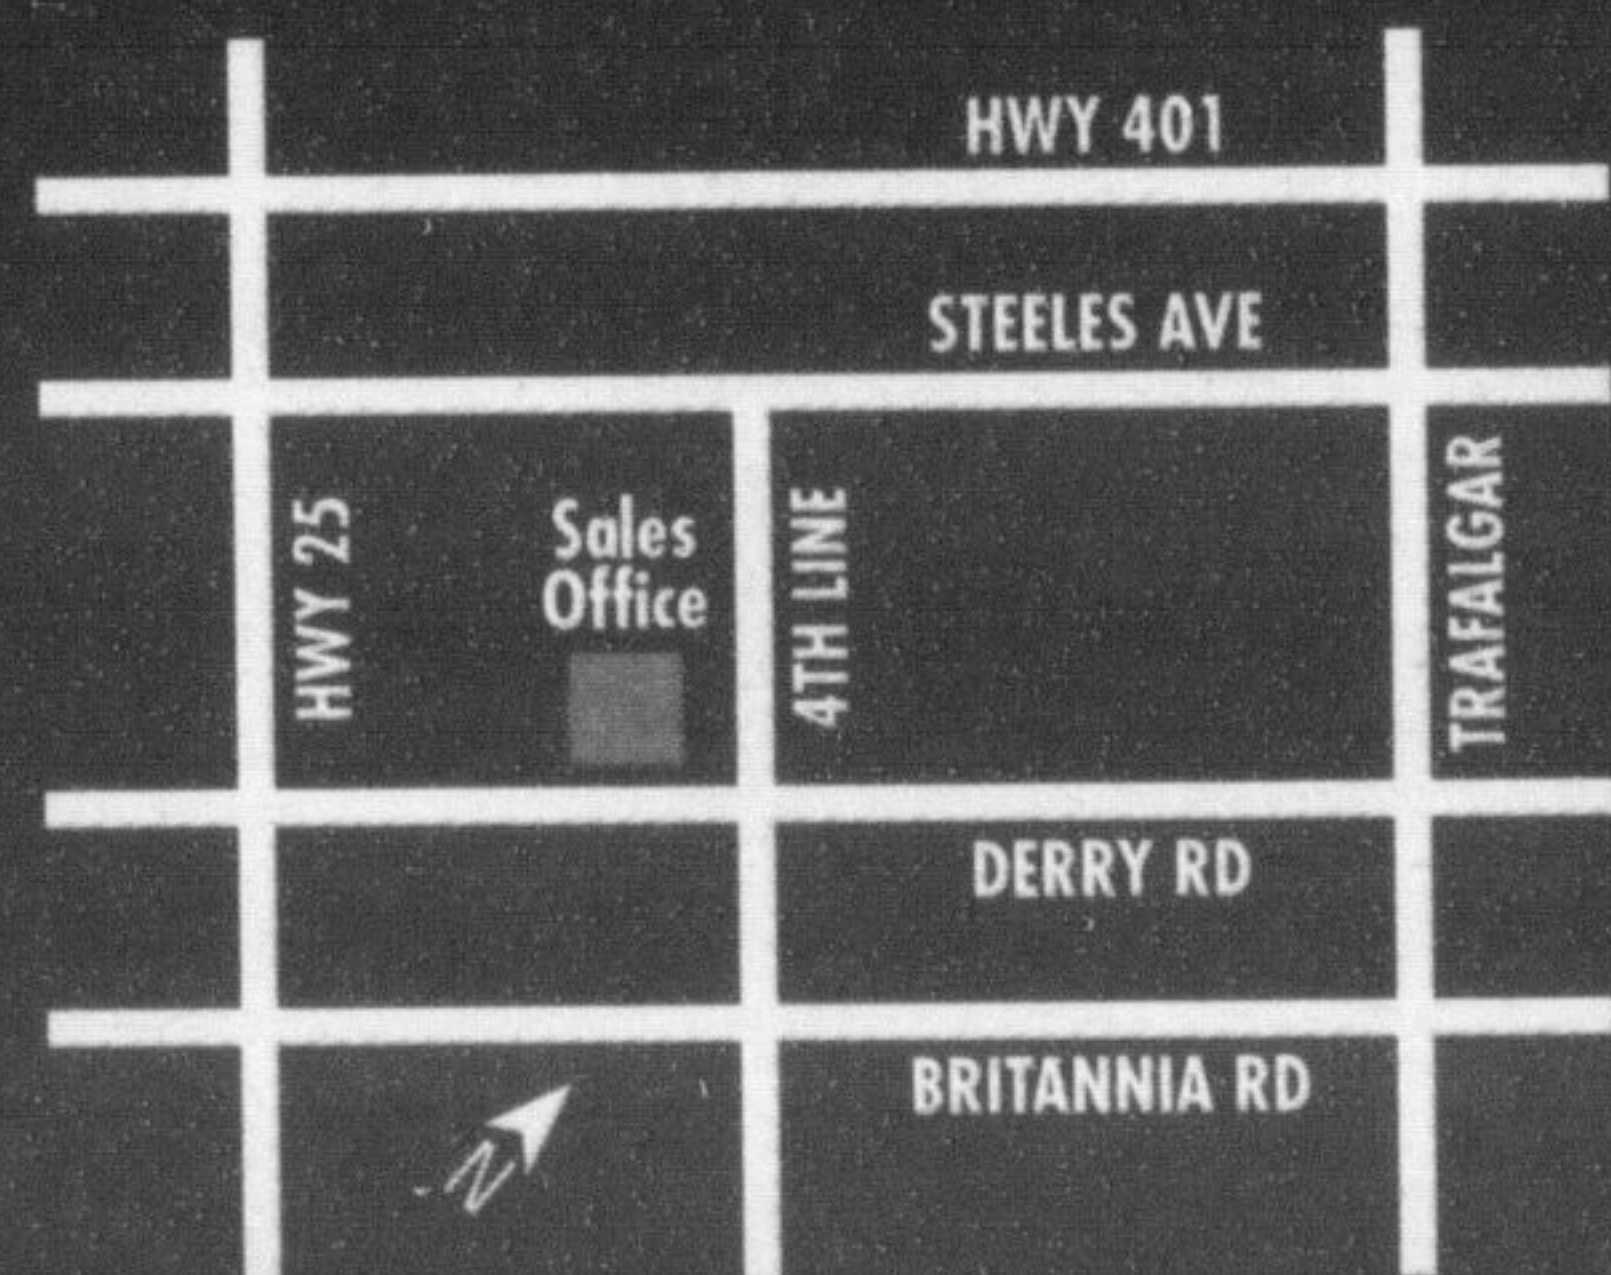

FEEL RIGHT AT HOME

PARKSIDE
RESIDENCES

905-864-0509 or 1-888-757-7737
www.valeryhomes.com

Mon-Thurs 2-7pm Sat and Sun 12-6pm Fridays by appointment
Wayne Picyk Homelife Effect Realty 1-888-757-7737