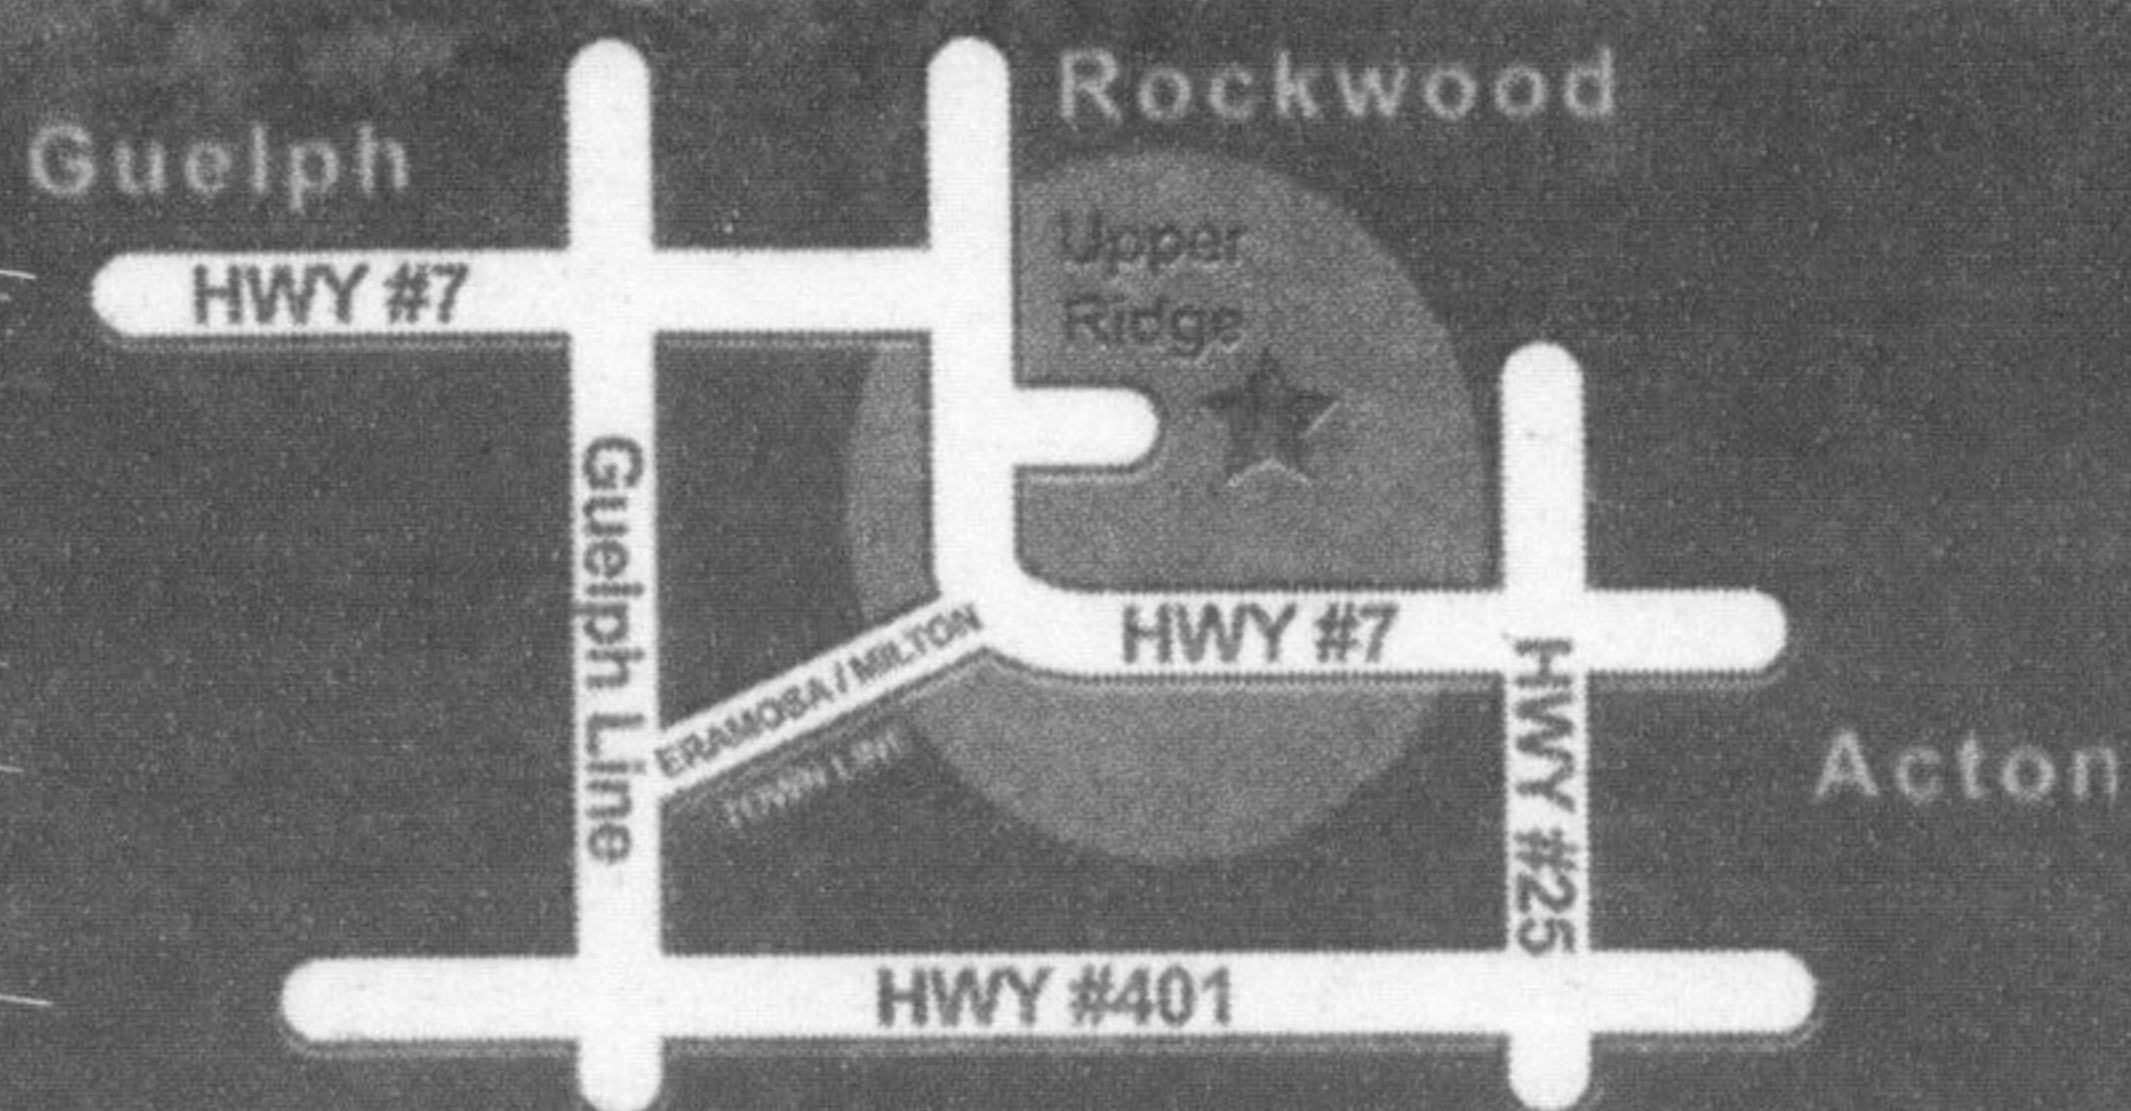

Safe, Quiet, Affordable

Contact Tammy:
416-791-8160 (cell)

519-856-4670 (local)

1-866-275-5558 (toll free)

tsamuels@ashtonridge.com (email)

MODEL HOURS
Monday-Thursday 2:00 to 7:00pm
Friday- Sunday 12:30 to 5:00pm

ASHTON RIDGE HOMES