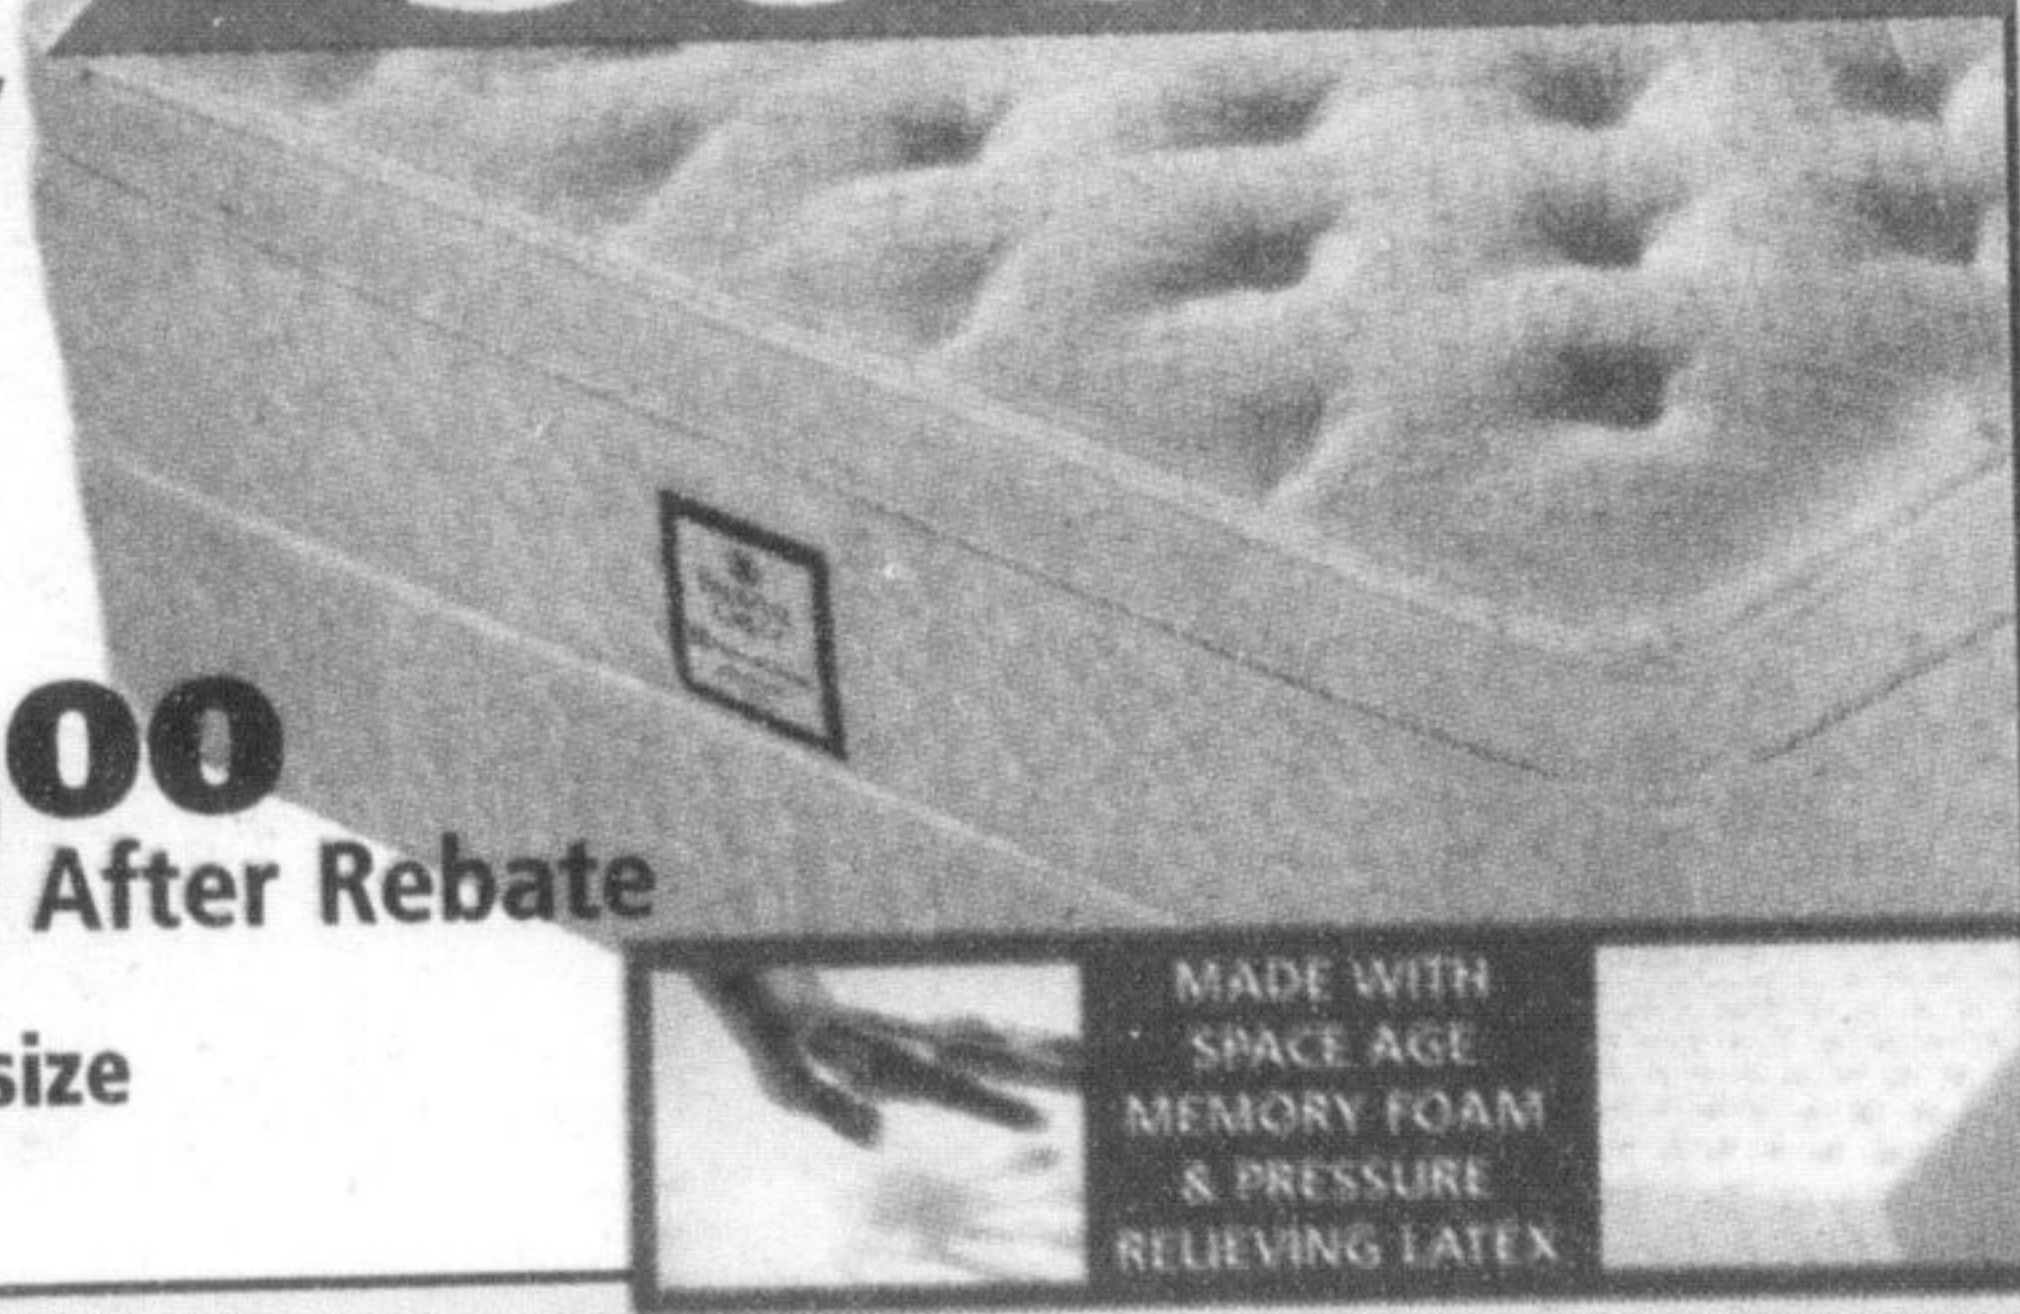

Palatial Crest
Queen Eurotop
Hillmont Luxury
Firm Mattress

HILLMONQPK/KP

Reg. ~~\$1699.00~~

Sale Price

1199⁰⁰ After Rebate

Also available in Kingsize
Sale Price \$1799

\$500 Instant
Manufacturer
Rebate

- Free Removal of Old Sleep Set.†
- Free Delivery to Cottage Country.†