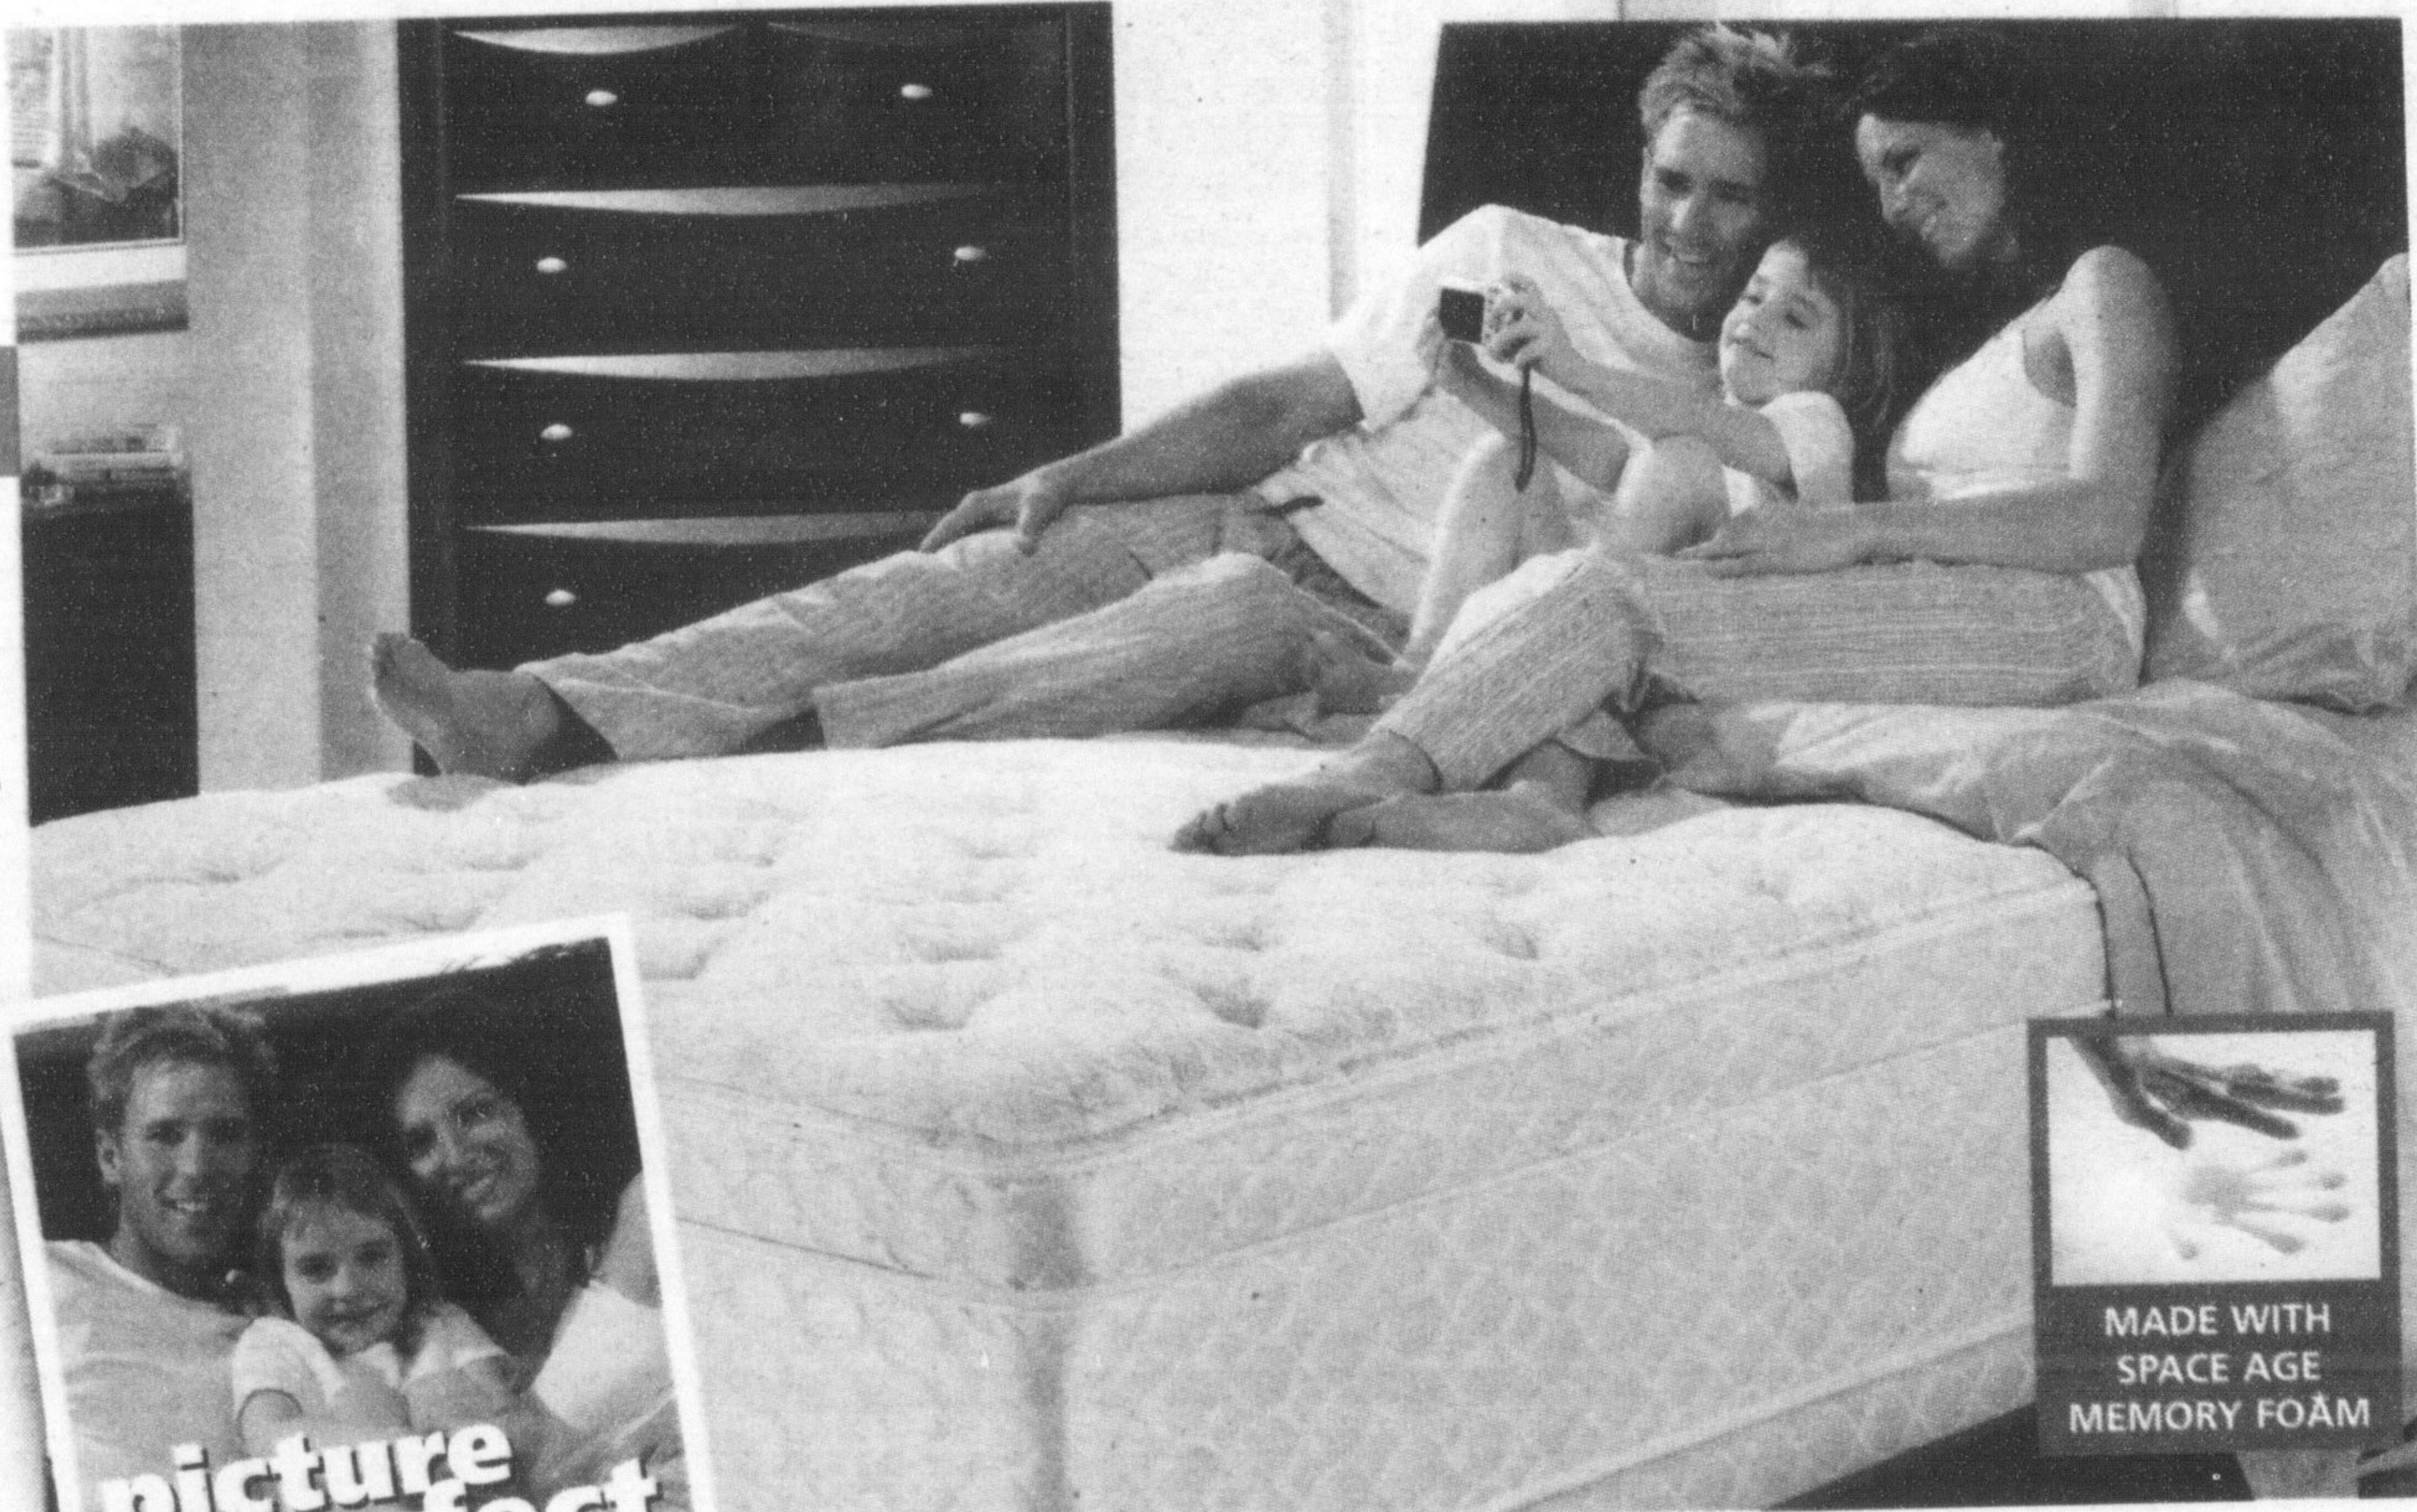

The **BRICK**

mattress store

Mattress Specialists Since 1971

ONE DAY ONLY!
**SATURDAY,
MAY 5**

beat the clock!

9AM - 11AM

SAVE
**TRIPLE
THE GST**

ON MATTRESSES

\$50 Instant Manufacturer
REBATE

INTRIGQPK

Reg. ~~1399.97~~ Sale Price

1349⁹⁷ After Rebate

Plus Do Not Pay For 15 Months

Plus
FREE SONY

**7.2 MP
Digital Camera**

When you purchase and keep this
Sealy Pocketcoil queen set.

EXCLUSIVE TO THE BRICK MATTRESS STORES!

Palatial Crest
Queen Tight
Top Firm
Quarry Firm
Mattress

QUARRYQPK/KPK

Reg. ~~\$1199.00~~

Sale Price

899⁰⁰ After Rebate

Also available in Kingsize Sale Price \$1399

\$300 Instant
Manufacturer
Rebate