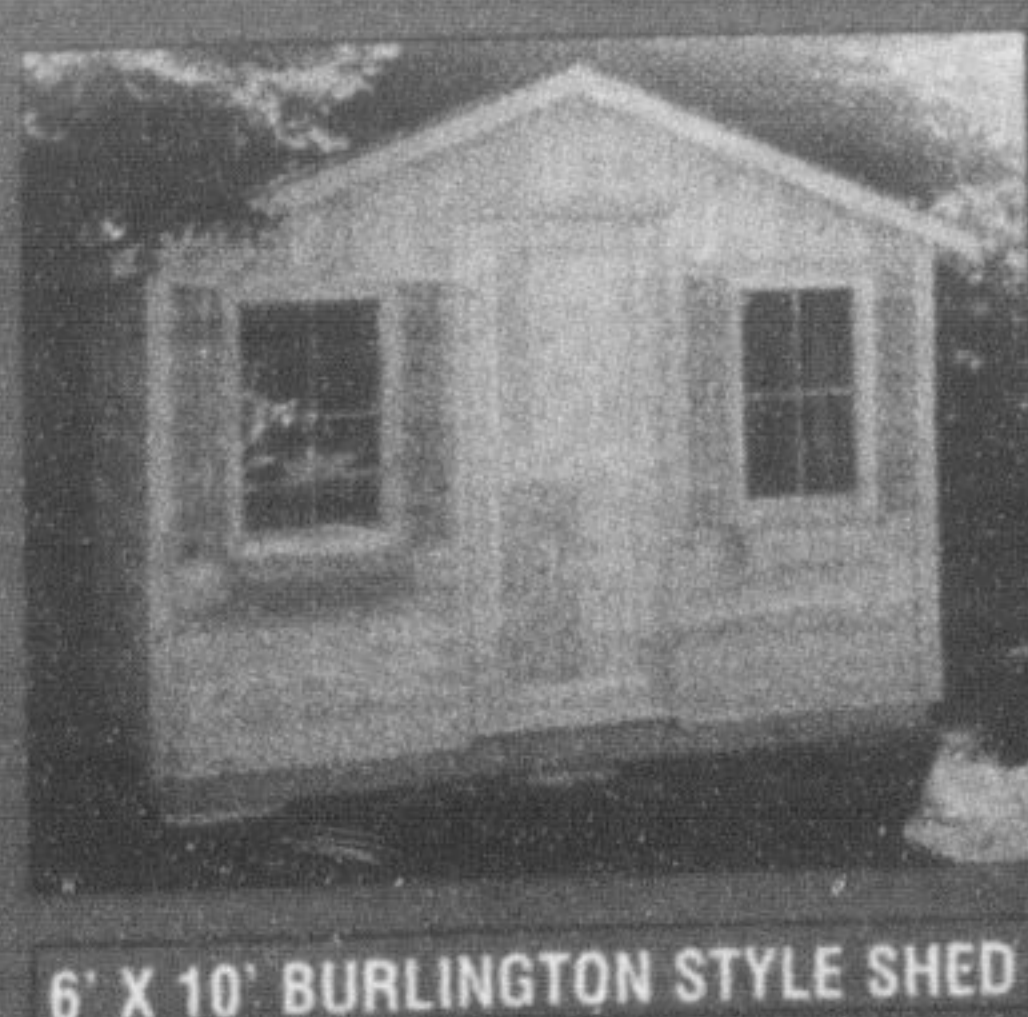

SOMETHING FOR EVERYONE: At left, three-and-a-half-year-old Maggie Chekan checks out a life-sized cutout of a woman gardener at the Halton Sod booth, just one of many at last weekend's Milton Lifestyle Home Show at Memorial Arena. Above, Student Works Milton rep Dan Woolford and Thea McMillan, servicing Acton, can't wait for the summer painting season to begin. The duo are part of a summer painting company utilizing college and university students for interior and exterior residential and commercial painting. At right, Sarah Brousseau has a little fun on a pocket racing bike, which was part of her B&M Garage Door display. The steel garage door is ideal to keep valuables, like this bike, safe.

GRAHAM PAINE /
CANADIAN CHAMPION

Flamborough Patio Furniture

EARLY BOOKING MEANS EARLY DELIVERY!!!

CELEBRATING OUR 28TH YEAR

COME SEE ONTARIO'S LARGEST PLAY CENTER DISPLAY

ORDER NOW

FOR YOUR OUTDOOR AND INDOOR LIVING PLEASURE COME SEE US!