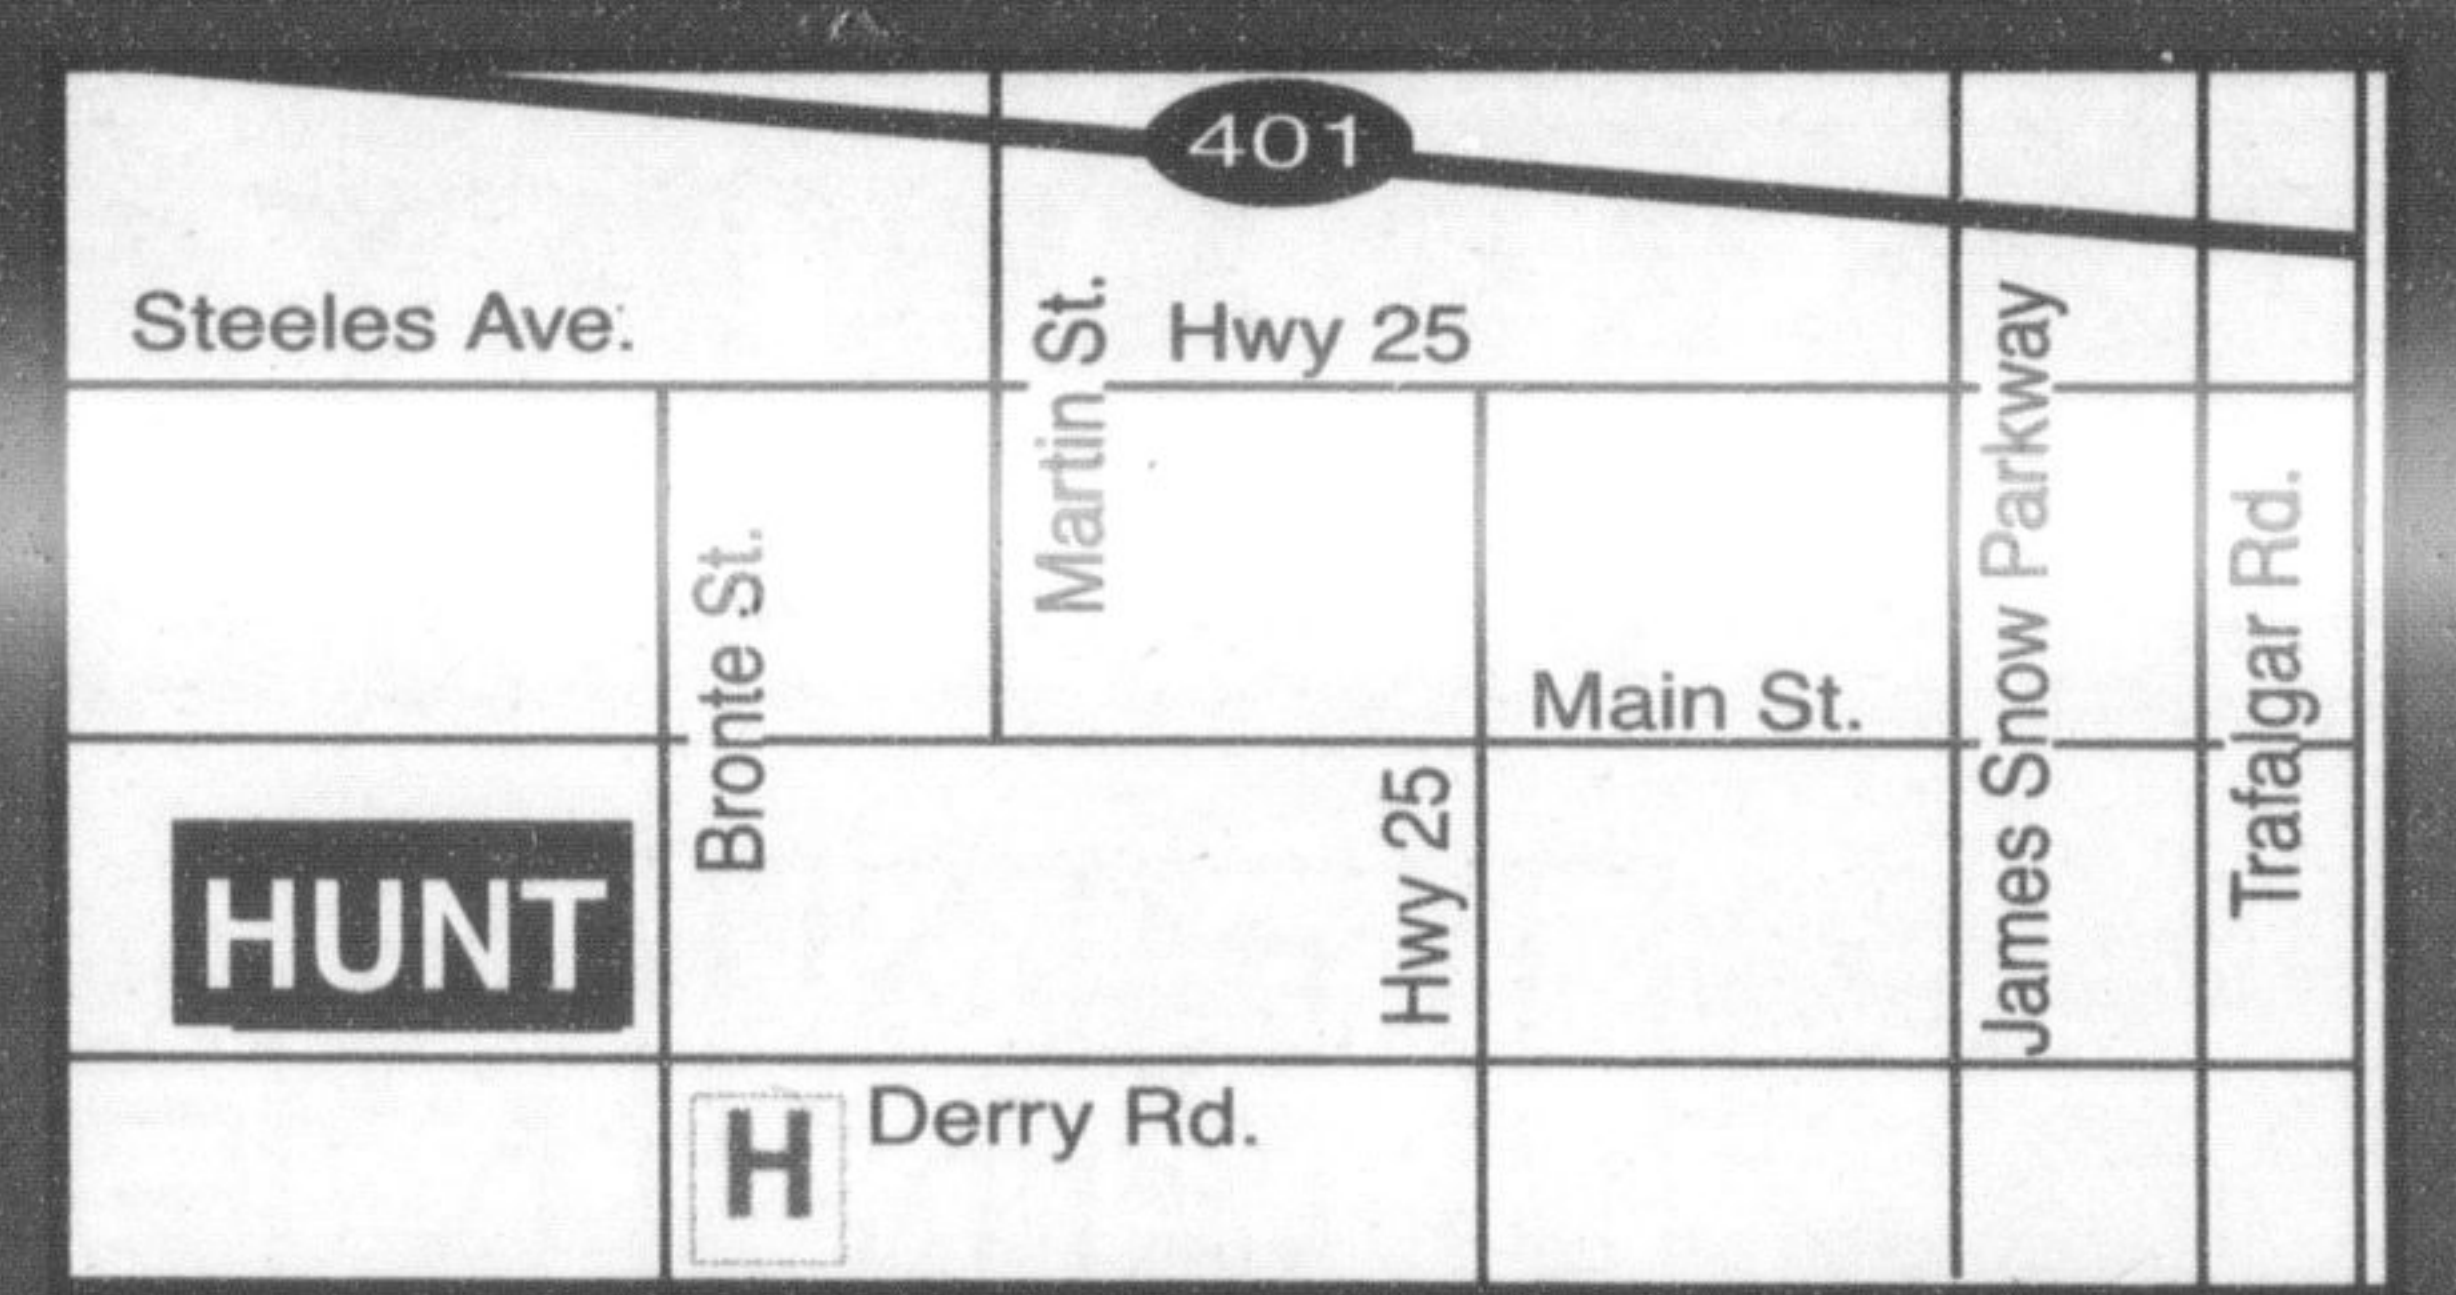

Hunt

Chrysler Jeep

Your **FIVE STAR** Dealership

500 BRONTE ST. S., MILTON

Milton: (905) 876-2580

Toll Free: 1-855-848-8816

Email: sales@huntchrysler.com

Drive that extra mile!

We will make you smile!

Ask about our 12-Month Vehicle Return Policy™. It's the most intelligent way to buy a vehicle today. Don't lock yourself in. See dealer for details.

WALKAWAY
PROTECTION FOR AUTOMOTIVE FINANCING
walkawayprotection.com

SALES: Mon-Thurs 9-8, Fri. 9-6, Sat. 9-5
SERVICE: Mon-Fri 8-5, Tues. 8-8, Sat. 8-12

SERVICE/PARTS:
www.huntchrysler.com

www.huntchrysler.ca

BRAND NEW!