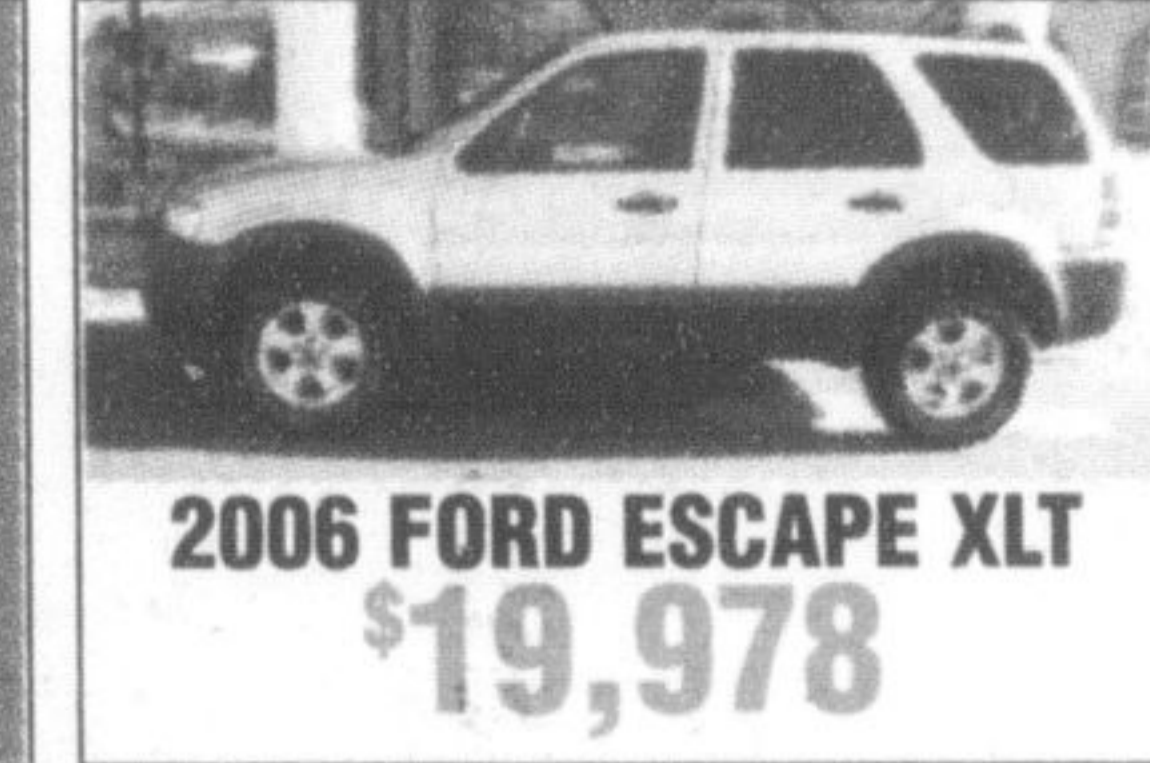

2006 FORD ESCAPE XLT
$19,978

WHY BUY NEW???
SAVE THOUSANDS
ON CURRENT YEAR MODELS!
NO FREIGHT, NO AIR OR GAS TAX!!!

All Gorrud's Vehicles Are:

CarProof VERIFIED

This includes: Lien Search, Registration Search, Accidental Claims, Odometer Records for the U.S. and Canada

THE GORRUD'S DIFFERENCE

SATISFACTION GUARANTEED
30 DAY / 2500 KM EXCHANGE POLICY

PRICE VALUE GUARANTEED
7 DAY PRICE PROTECTION

MECHANICAL GUARANTEED
30 DAY 100% MECHANICAL WARRANTY

LONG TERM GUARANTEED
6 MONTH/10,000KM POWERTRAIN WARRANTY

PEACE OF MIND GUARANTEED
WE STATE IT ALL IN WRITING

Showing Our Customers The Difference Since 1960

GORRUD'S AUTO PLUS