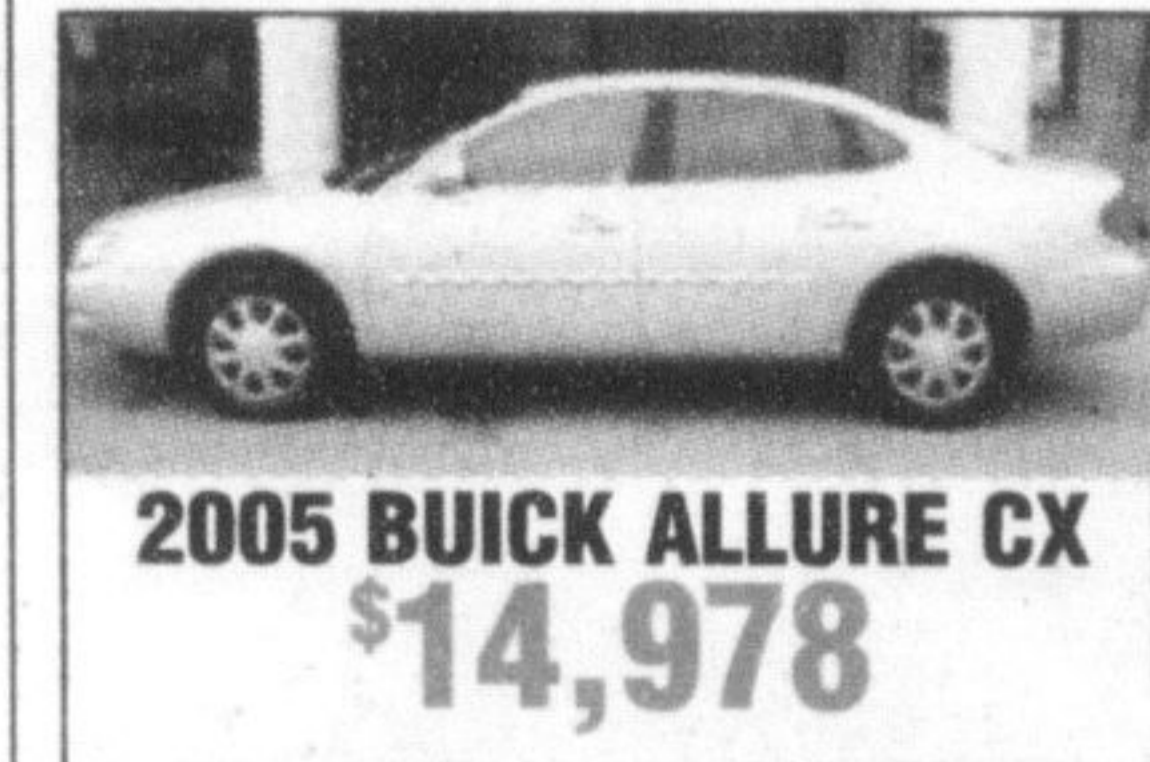

2001 HYUNDAI ELANTRA GL
\$8,798

2006 NISSAN XTERRA
\$26,978

2004 HONDA ACCORD EX-L
\$21,978

2003 PONTIAC GRAND AM SE
\$9,978

2006 GMC SAVANA 3/4 TON CARGO VAN
\$22,978

2006 MERCURY GRAND MARQUIS LS
\$20,978