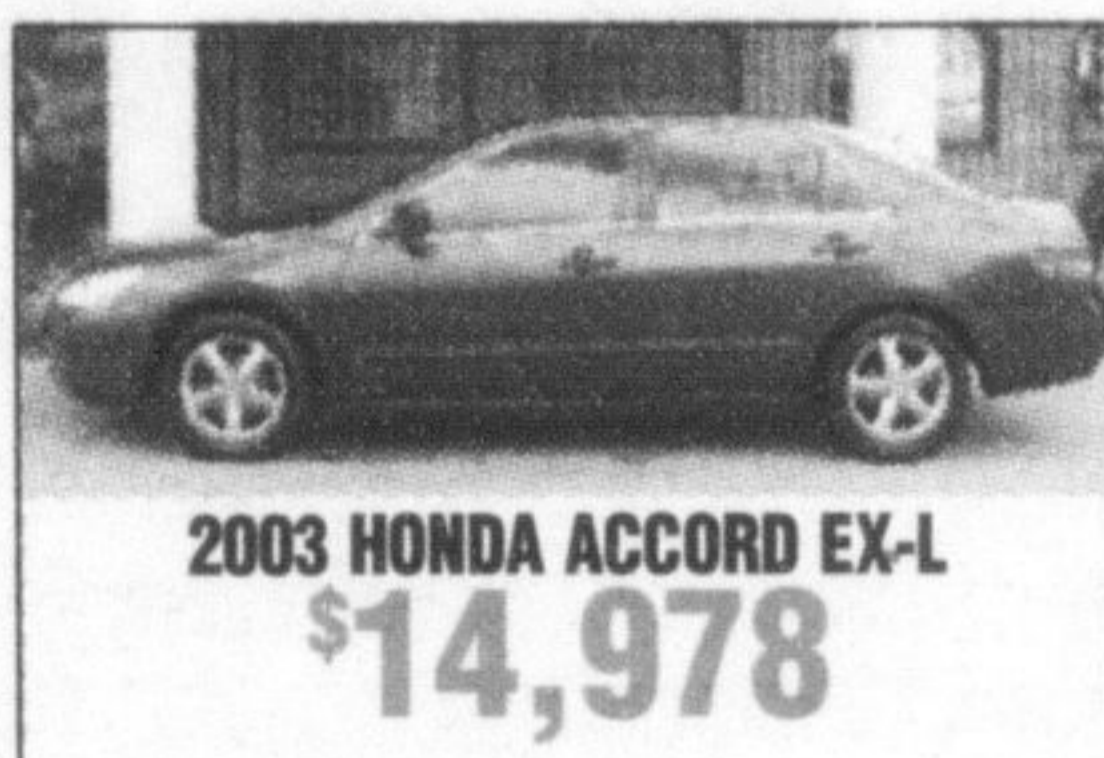

GORRUD'S AUTO PLUS

Some dealers like to talk about anything other than warranties. Gorrud's would rather talk about our warranties than anything else.

www.gorrudsautogroup.com

THIS WEEK'S SPECIAL!

2003 TOYOTA COROLLA LE B PKG
\$15,978

Leather, moonroof, side airbags

THIS WEEK'S SPECIAL!

2007 CADILLAC ESCALADE
\$69,978

Fully equip, dvd, back-up camera, 22" chrome wheels

THIS WEEK'S SPECIAL!

2006 CADILLAC CTS
\$26,595

Rare, find, 6 speed manual, trans, fully loaded.

2003 DODGE CARAVAN SE
\$10,978

2003 SATURN ION
\$11,575

2003 HONDA ACCORD EX-L
\$14,978

2002 KIA RIO RS
\$6,878

2004 FORD FOCUS ZTW
\$12,978

2006 CHEV COBALT LT
\$14,990

2005 NISSAN X-TRAIL LE 4X4
\$21,978

2003 TOYOTA ECHO 'B' PKG
\$8,978

2006 CHEV IMPALA LT
\$18,978

2006

CHRYSLER	300 LIMITED	\$24,978
DODGE	GRAND CARAVAN SPORT	\$18,978
FORD	EXCAPE XLT V6	\$19,978
FORD	RANGER X-CAB SPORT	\$19,978
HYUNDAI	ACCENT GL	\$13,978
HYUNDAI	SONATA GL	\$17,678
MERCURY	GRAND MARQUIS LS PREMIUM	\$20,995
NISSAN	XTERRA S 4X4	\$26,978
TOYOTA	MATRIX	\$17,990
TOYOTA	SIENNA LE 8 PASS.	\$27,878
TOYOTA	DOUBLE CAB 4X4 TRD	\$36,978