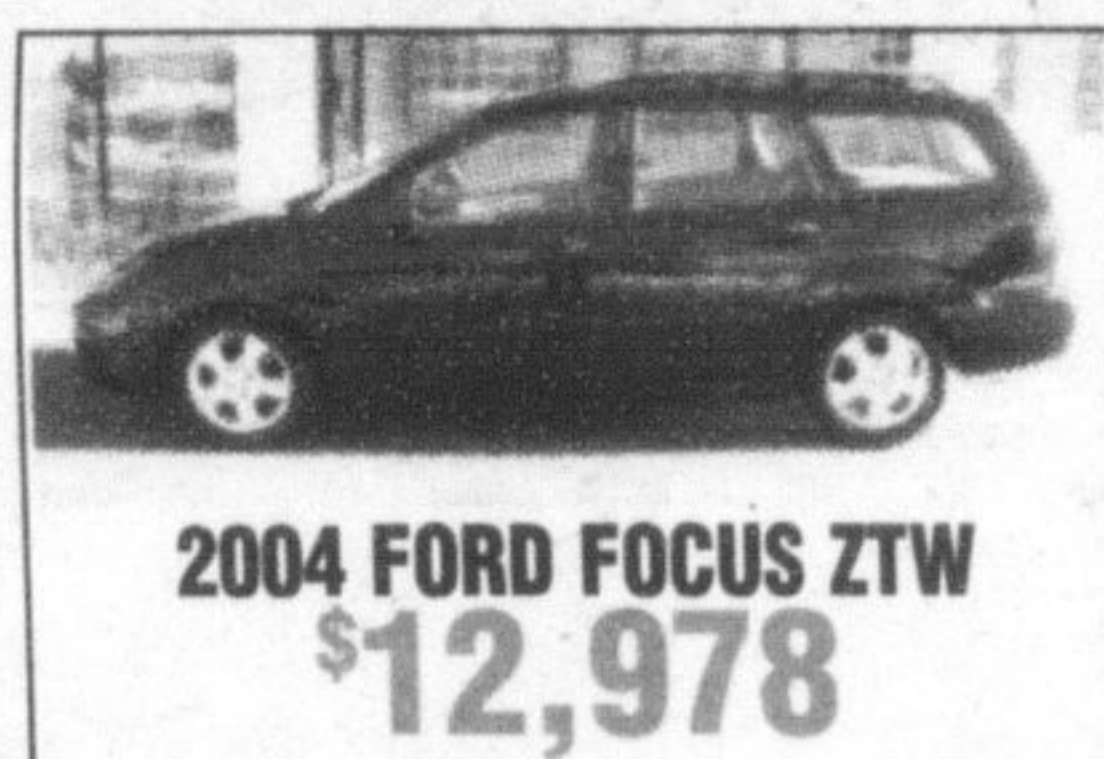

2003 DODGE CARAVAN SE
\$10,978

2003 SATURN ION
\$11,575

2003 HONDA ACCORD EX-L
\$14,978

2002 KIA RIO RS
\$6,878

2004 FORD FOCUS ZTW
\$12,978

2006 CHEV COBALT LT
\$14,990

2005 NISSAN X-TRAIL LE 4X4
\$21,978

2003 TOYOTA ECHO 'B' PKG
\$8,978

2006 CHEV IMPALA LT
\$18,978

2006

CHRYSLER	300 LIMITED	\$24,978
DODGE	GRAND CARAVAN SPORT	\$18,978
FORD	EXCAPE XLT V6	\$19,978
FORD	RANGER X-CAB SPORT	\$19,978
HYUNDAI	ACCENT GL	\$13,978
HYUNDAI	SONATA GL	\$17,678
MERCURY	GRAND MARQUIS LS PREMIUM	\$20,995
NISSAN	XTERRA S 4X4	\$26,978
TOYOTA	MATRIX	\$17,990
TOYOTA	SIENNA LE 8 PASS.	\$27,878
TOYOTA	DOUBLE CAB 4X4 TRD	\$36,978

2004

CHEV	AVALANCHE 1500 4X4 LT	\$26,578
CHEV	AVALANCHE 1500 Z66	\$20,878
CHRYSLER	PT CRUISER TOURING EDITION	\$13,995
DODGE	RAM 1500 SLT 4X4 QUAD CAB SWB	\$22,978
FORD	ESCAPE XLT 4X4	\$15,878
FORD	ESCAPE LTD 4X4	\$19,978
FORD	ESCAPE XLT 4X4	\$16,778
FORD	F-150 XLT CREW CAB 4X4	\$21,978
FORD	F-150 XLT X-CAB STEPSIDE	\$20,878
FORD	F-150 XLT X-CAB	\$19,978
FORD	F-150 XLT CREW CAB 4X4	\$23,978
FORD	FOCUS SE	\$10,978
FORD	FOCUS ZTS	\$13,678
GMC	SAVANNA 2500 CARGO VAN	\$18,995
GMC	SIERRA 1500 SLE 4X4 EXT. CAB SWB	\$21,978