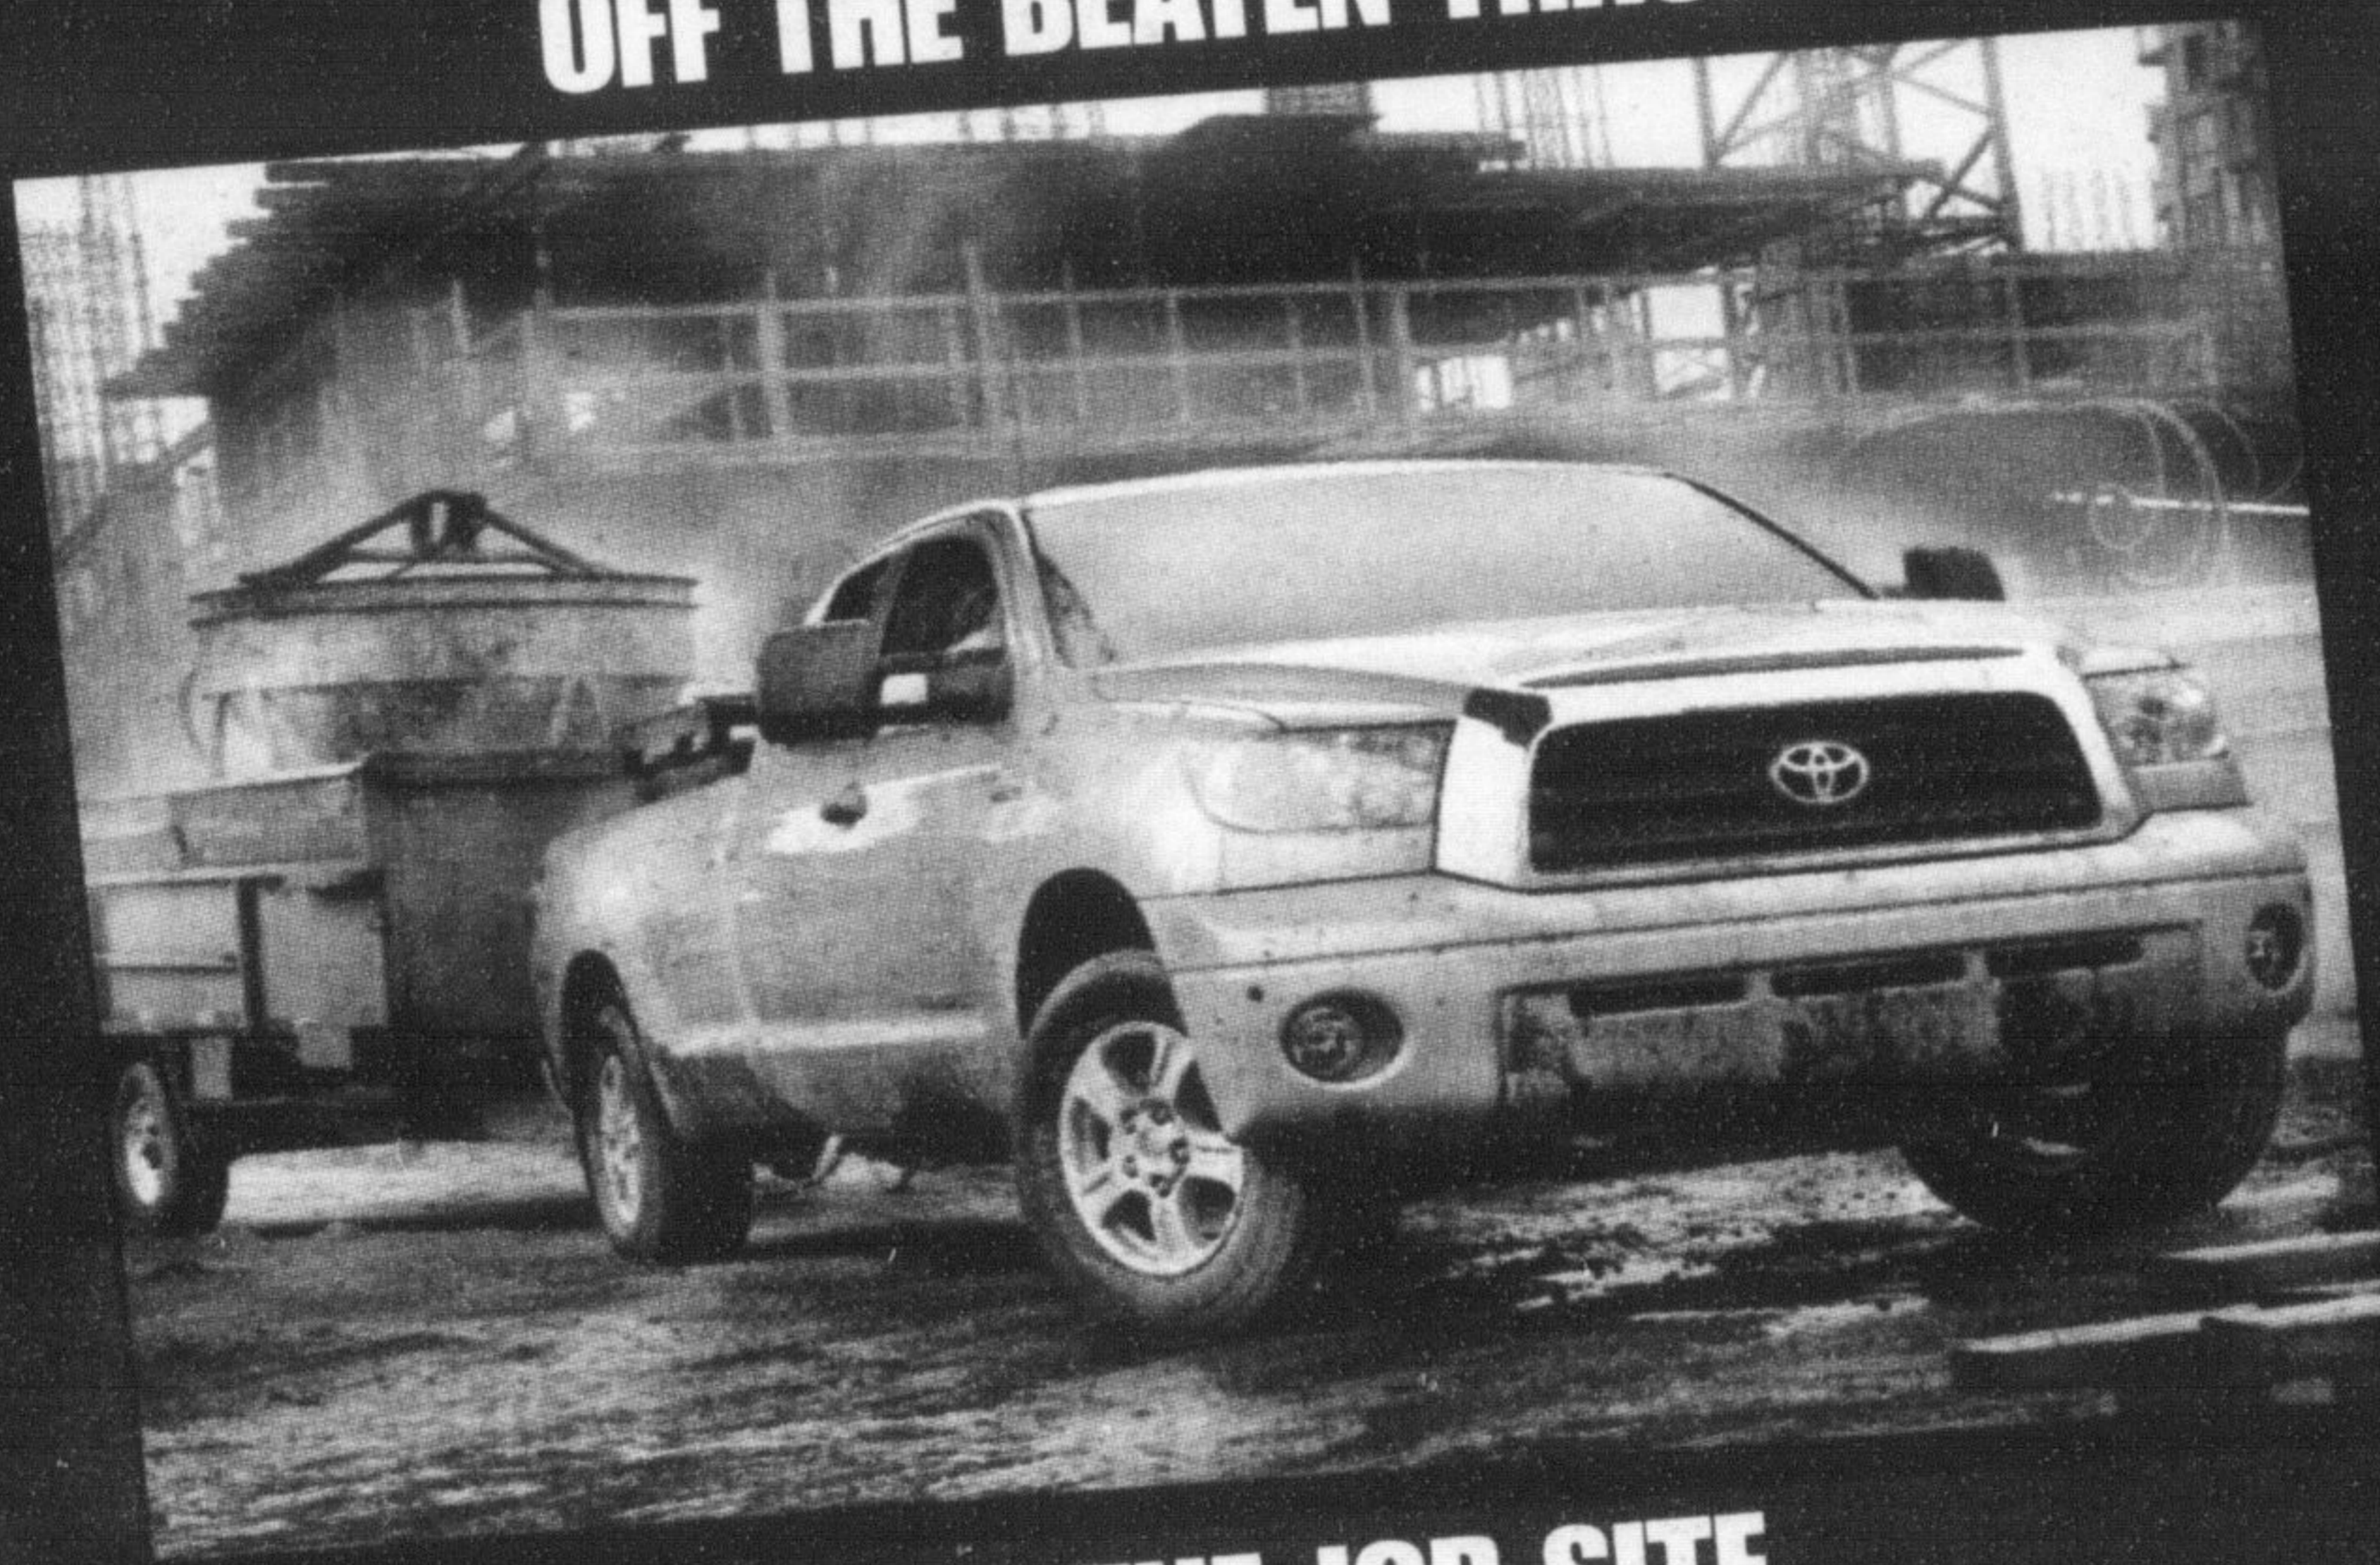

MILTON  TOYOTA

400 STEELES AVENUE, MILTON

Toll Free: 1-800-617-4025 • Fax: (905) 875-1516 info@
miltontoyota.com
MyTOYOTAPLACE.COM

ON THE ROAD.

OFF THE BEATEN TRACK.

AT THE JOB SITE.

The All-New
Tundra

**HAS
ARRIVED!!**

Come in for full details.

The **BIGGEST,**
BADDEST DOG

You'll Ever Meet!!

**Toyota Trucks
NEVER QUIT!**