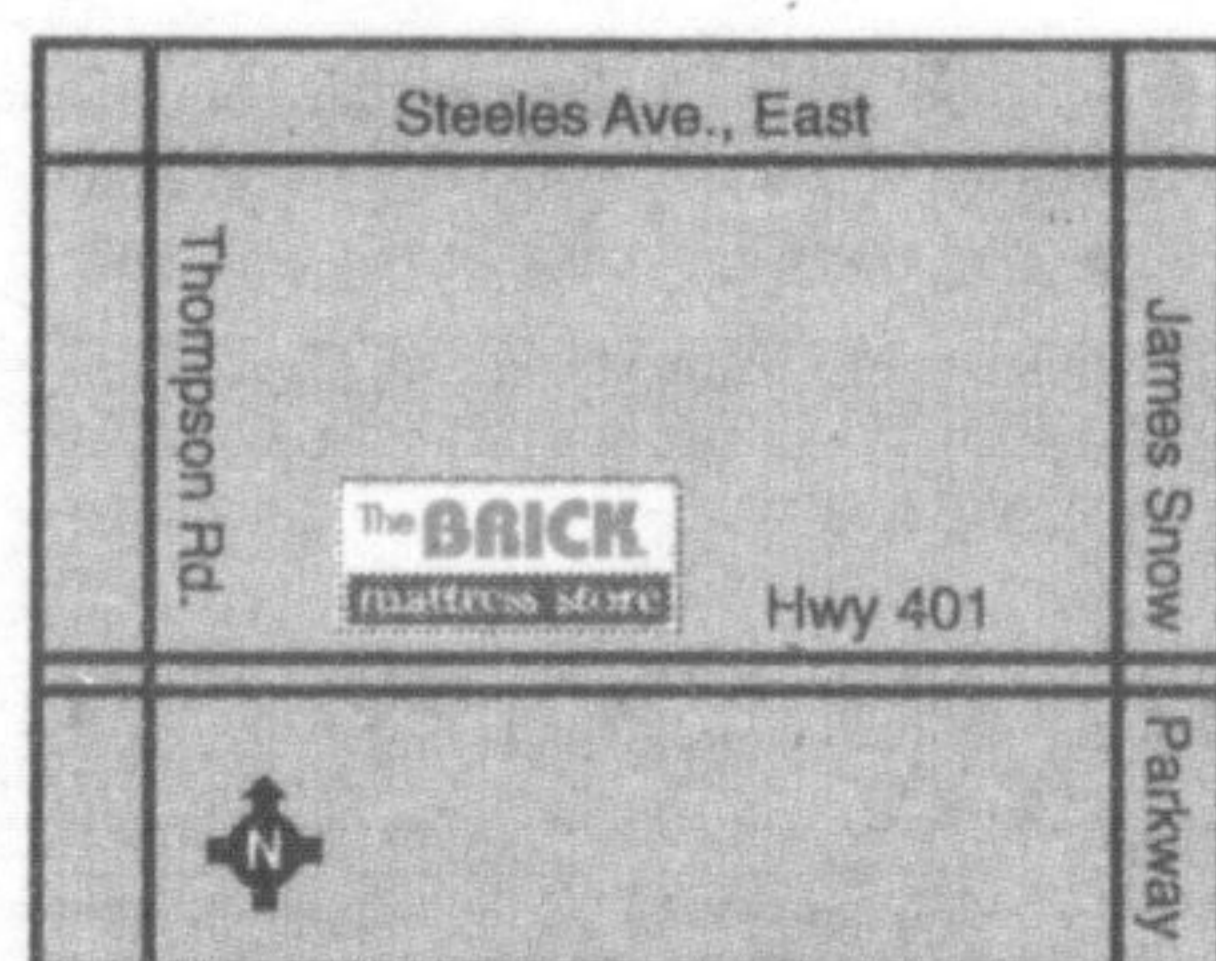

Reg. \$1999.97
SAVE \$999.99
Grand Opening Price **999⁹⁸**
King Size \$1299.98. Reg \$2599.97

Canada's #1 Selling Posturepedic!

**Sealy Posturepedic Plush or Firm
Queen Sleep Set** AQUAQUPK / AQUAFQPK

Reg. \$1499.97
SAVE \$449.99
Grand Opening Price **1049⁹⁸**
King Size \$1399.98. Reg \$1999.97

**Simmons Beautyrest Ultra Plush
Queen Sleep Set** DIAMBULOP

Reg. \$1499.97
SAVE \$449.99
Grand Opening Price **1049⁹⁸**
King Size \$1399.98. Reg \$1999.97

Shop The Brick – You'll Never Go Anywhere Else!

	THE BRICK MATTRESS STORE	SLEEP COUNTRY	LEON'S	SEARS	THE BAY
FREE SAME DAY DELIVERY †	Yes	No	No	No	No
DELIVERY AND SET-UP COST	FREE	FREE	FREE	\$50	\$50
LOWEST PRICE GUARANTEE*	90 days	60 days	30 days	30 days	30 days
GIFT WITH PURCHASE	Yes	No	No	Yes	No
LIFETIME WARRANTY**	Yes	No	No	No	No
SLEEP SATISFACTION GUARANTEE***	180 days	60 days	90 days	60 days	60 days

As of 01/17/07

- Free Removal of Old Sleep Set.†
- Free Delivery to Cottage Country.†

Now with 20 locations and growing!

The **BRICK**[®]
mattress store
Mattress Specialists Since 1971

Milton
1220 Steeles Ave E.
Hwy 401 & James Snow Parkway
(905) 864-3303