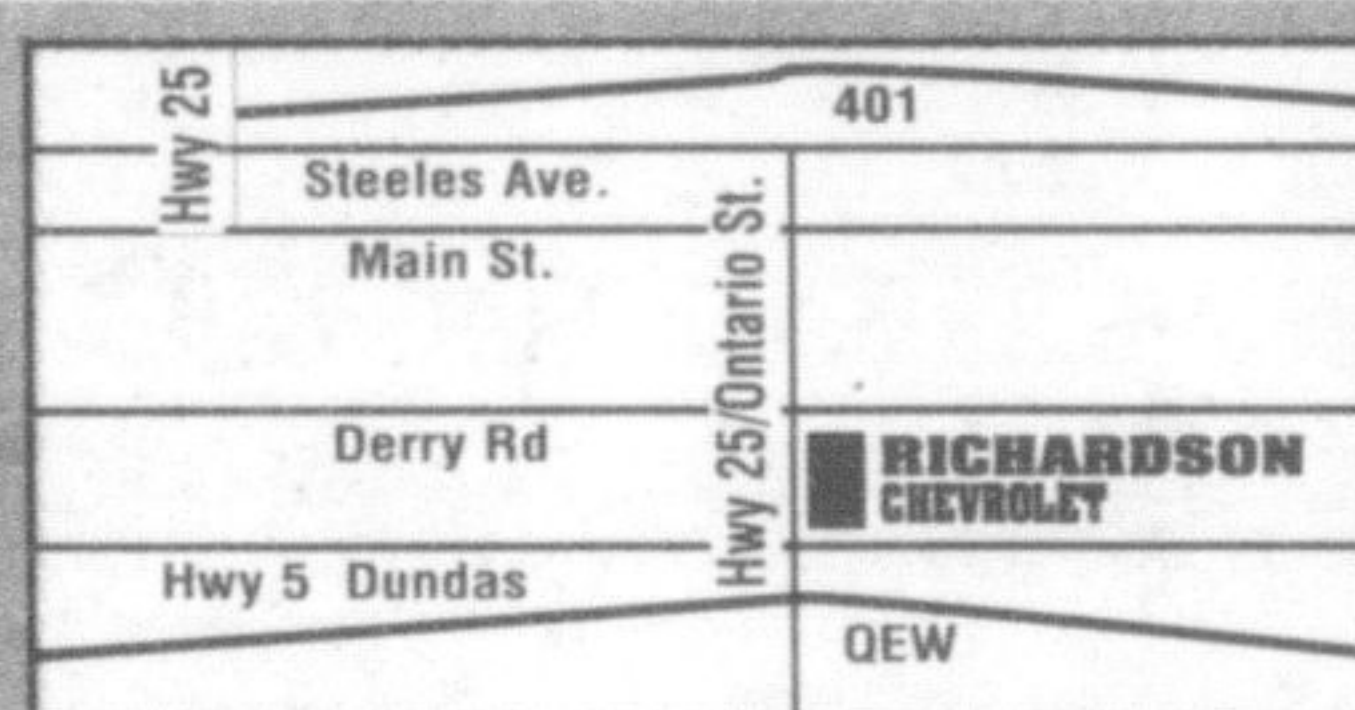

Car Heaven rewards you and makes it easy to retire your old car for good. Proceeds from the sale of your car's parts support worthy charities. You will receive a free tow (valued at $200) through Car Heaven, and a minimum $60 charitable receipt for your donated car. PLUS - if your vehicle is a 1996 model year or older and currently on the road you may be eligible to receive: $1,000 certificate towards a new GM vehicle.

*No purchase necessary. Valid on virtually all 2007 models available in dealer stock. See dealer for full details. Come in today and apply online at Richardson Chevrolet.

www.richardsonchev.ca • www.richardsonchev.ca • www.richardsonchev.ca • www.richardsonchev.ca