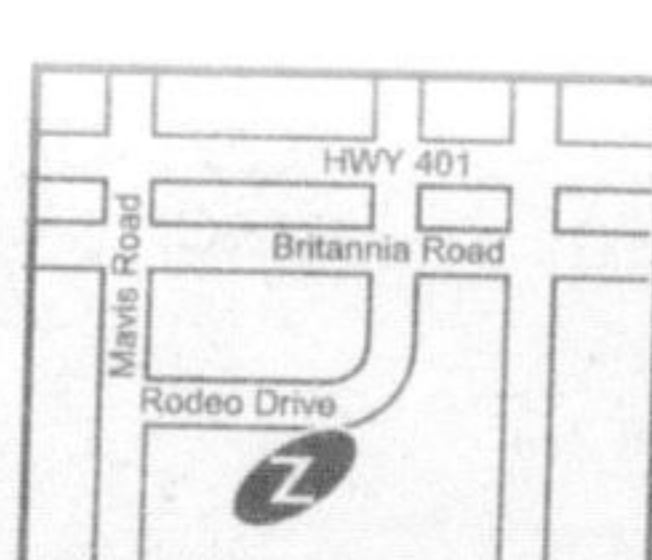

**MISSISSAUGA NORTH**  
Heartland Town Centre  
Mavis at Rodeo Drive  
(by Home Depot)  
(905) 568-2211

**BRAMPTON**  
Trinity Common  
Hwy 410 at Bovaird Dr.  
(by Home Depot)  
(905) 789-5800

**ETOBICOKE/DOWNTOWN**  
Grand Opening Location  
1611 The Queensway  
(East of Sherway Gardens)  
(416) 253-0555