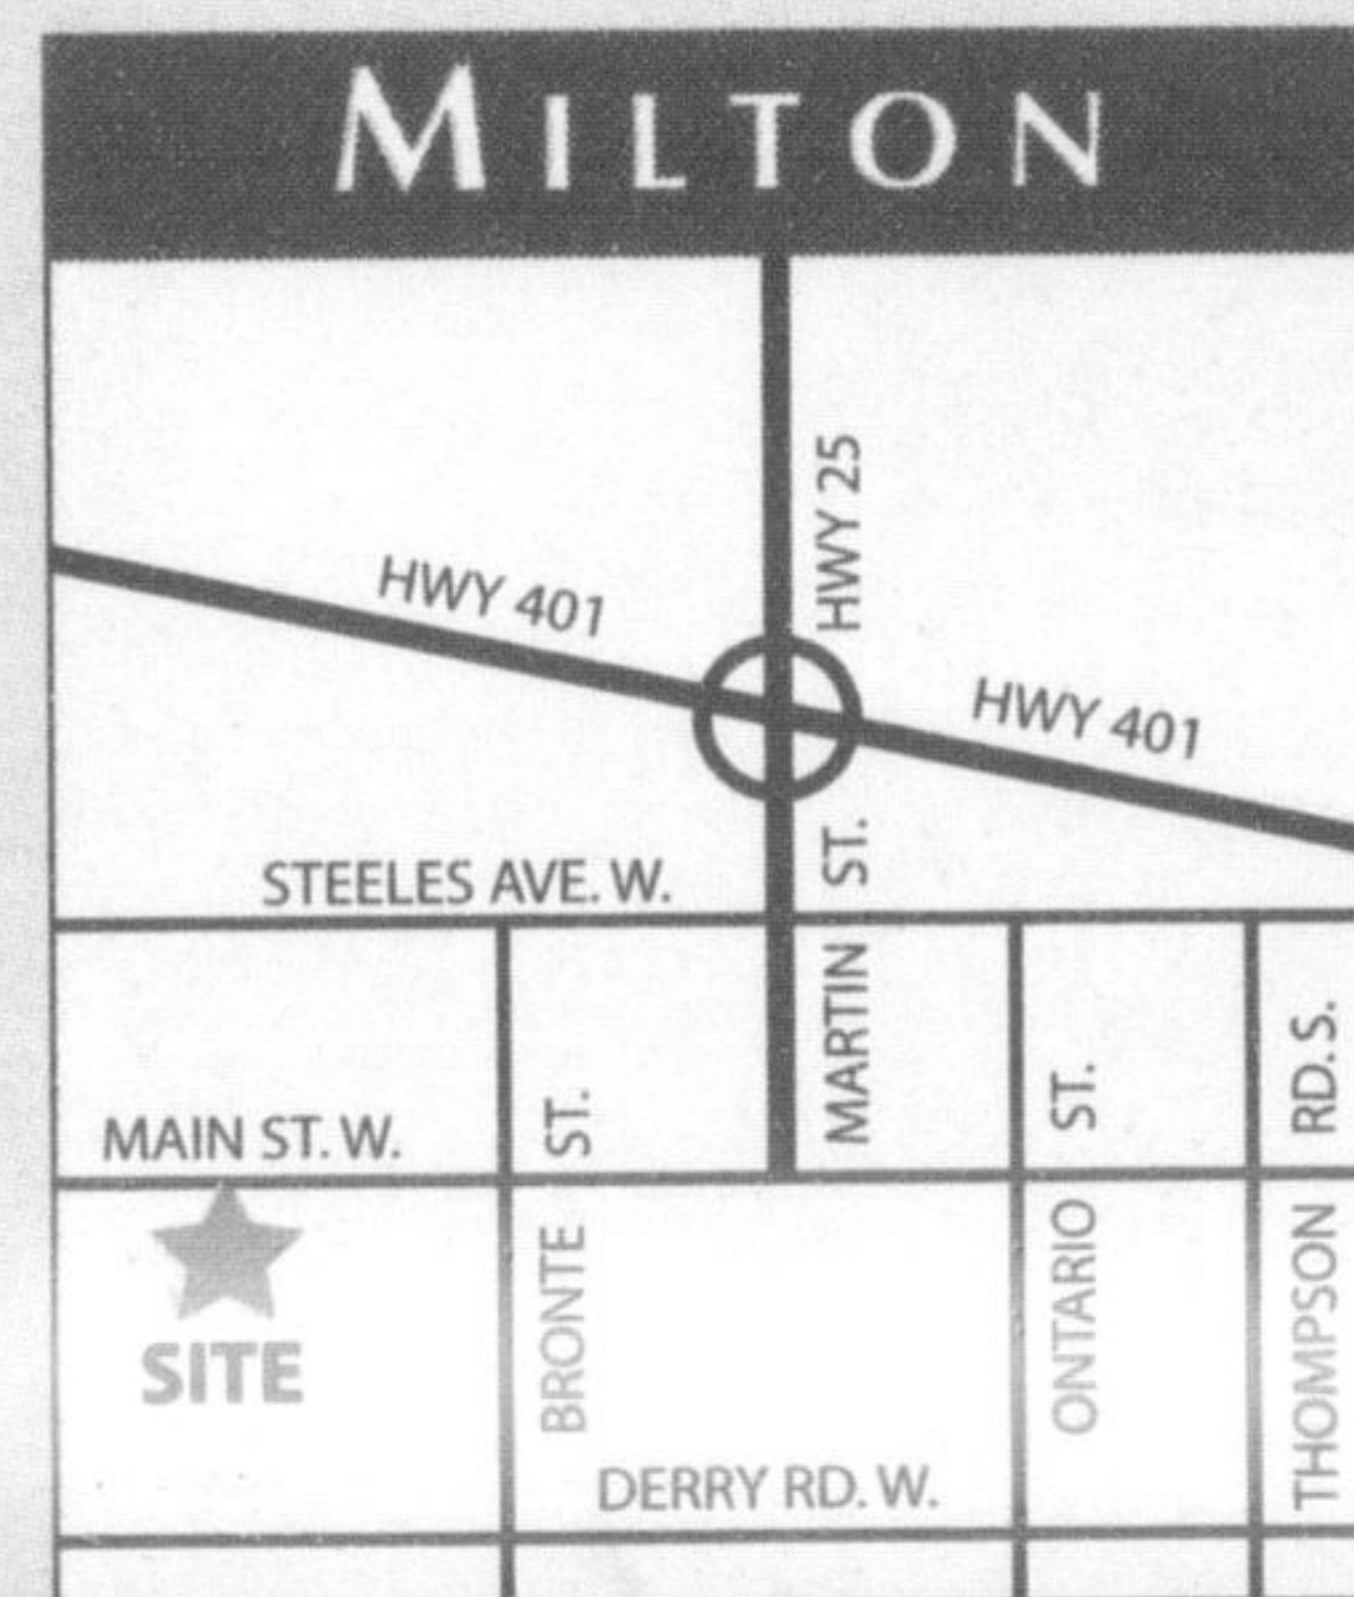

TRADITIONS
HEATHWOOD

*A holiday feast for
the senses at Traditions*

Visit Traditions in Milton this month, you will receive a holiday welcome that befits the season and the homespun atmosphere this collection of townhomes and single family homes inspires. Heathwood's master-planned community nestled up next to the Niagara Escarpment is a phenomenal success. Traditions invites you to come Home At Last to a natural paradise, with walking trails, a forest and two parks right in the neighbourhood. And speaking of nature, the 150 homes in Phase 1 will be built to the Energy Star® standard, which will not only conserve energy, and save homeowners money, but also helps the environment.

from the **\$240's**

CALL NOW 905-876-3140
OR VISIT OUR SALES OFFICE TODAY

Sales Centre Hours:
Mon. - Thurs. 1 - 8 pm, Fri. 1 - 6 pm, Sat., Sun., & Hol. 11 - 6 pm

www.heathwoodtraditions.com

All renderings are Artist's Concept only. Prices and specifications are subject to change without notice. E. & O. E.