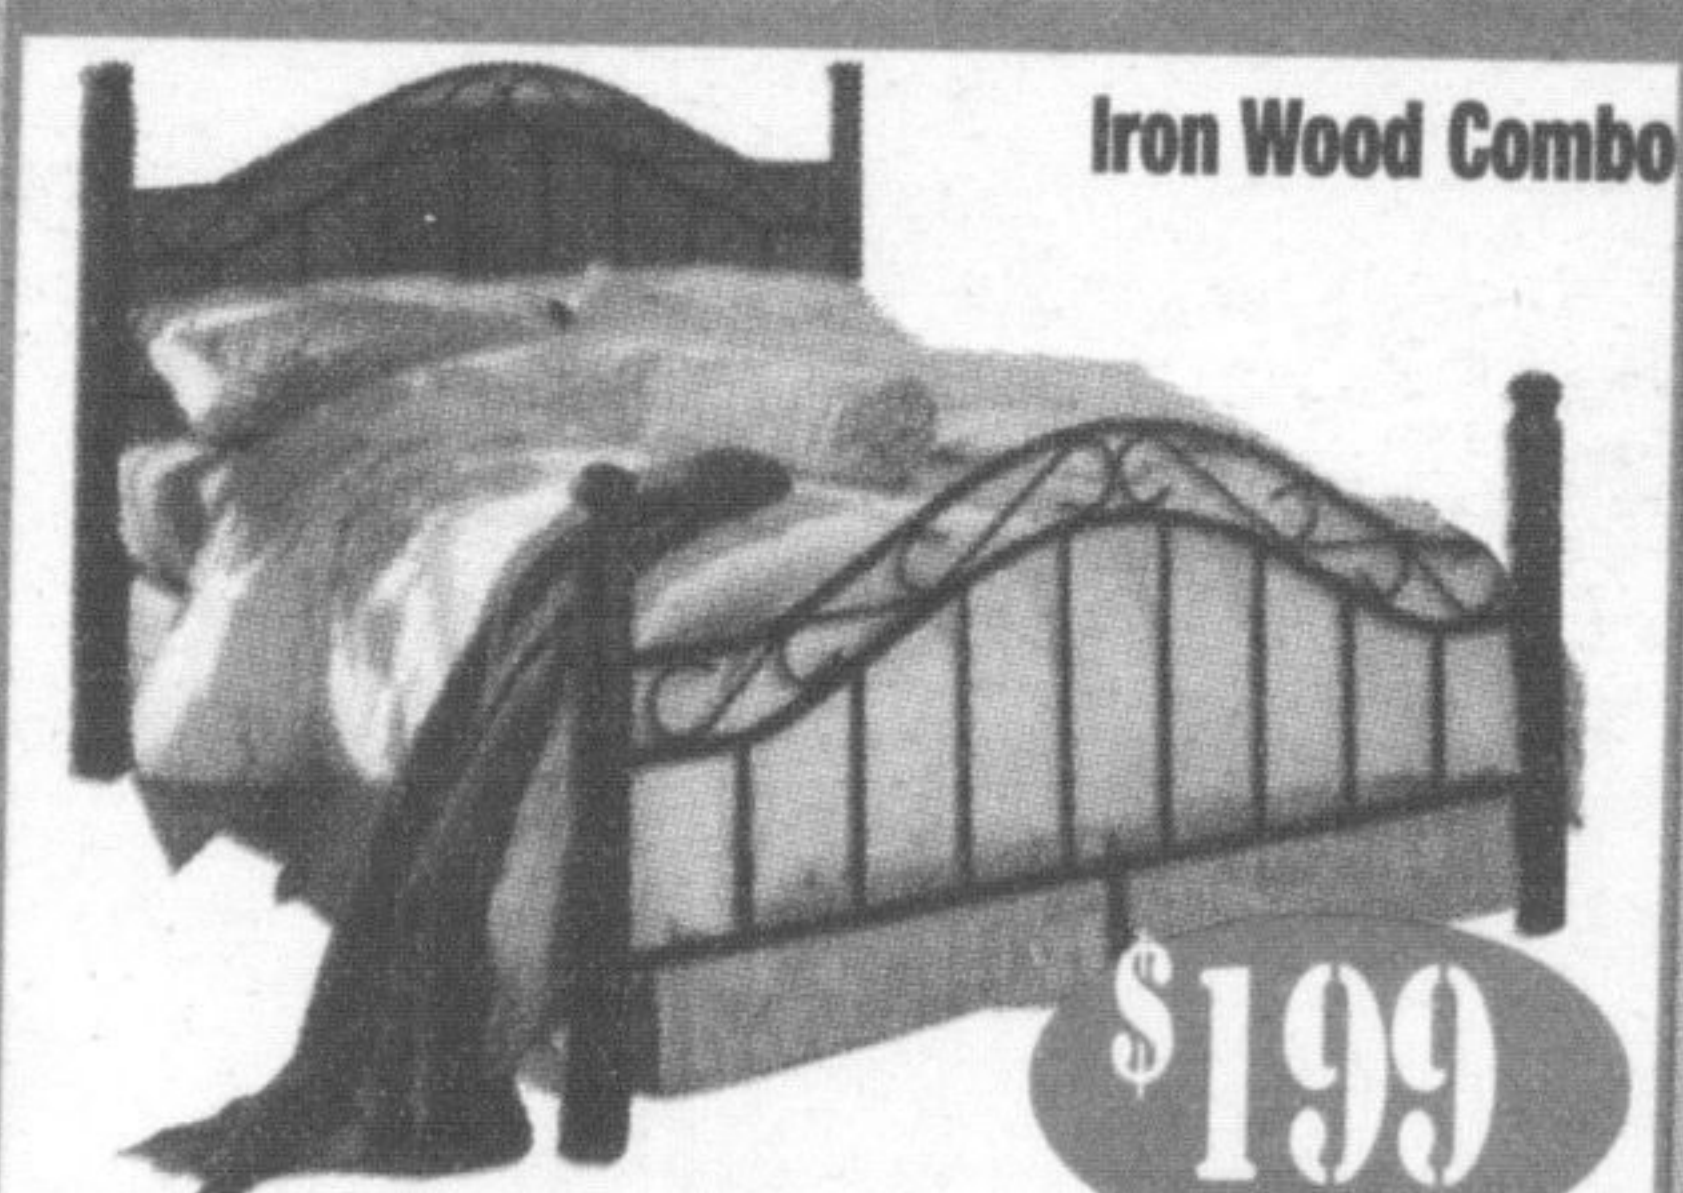

SHILOH BED

Iron Wood Combo

$199

COUPON

3 FREE CHOICES ONLY

- ✓ Bed Frame ✓ Mattress Pad
- ✓ Bed Rails ✓ Comforter
- ✓ Layaway ✓ Set-up
- ✓ Disposal of Old Set
- ✓ Percale Set of Sheets
- ✓ Pillow ✓ Local Delivery

WITH ANY MATTRESS SET PURCHASED