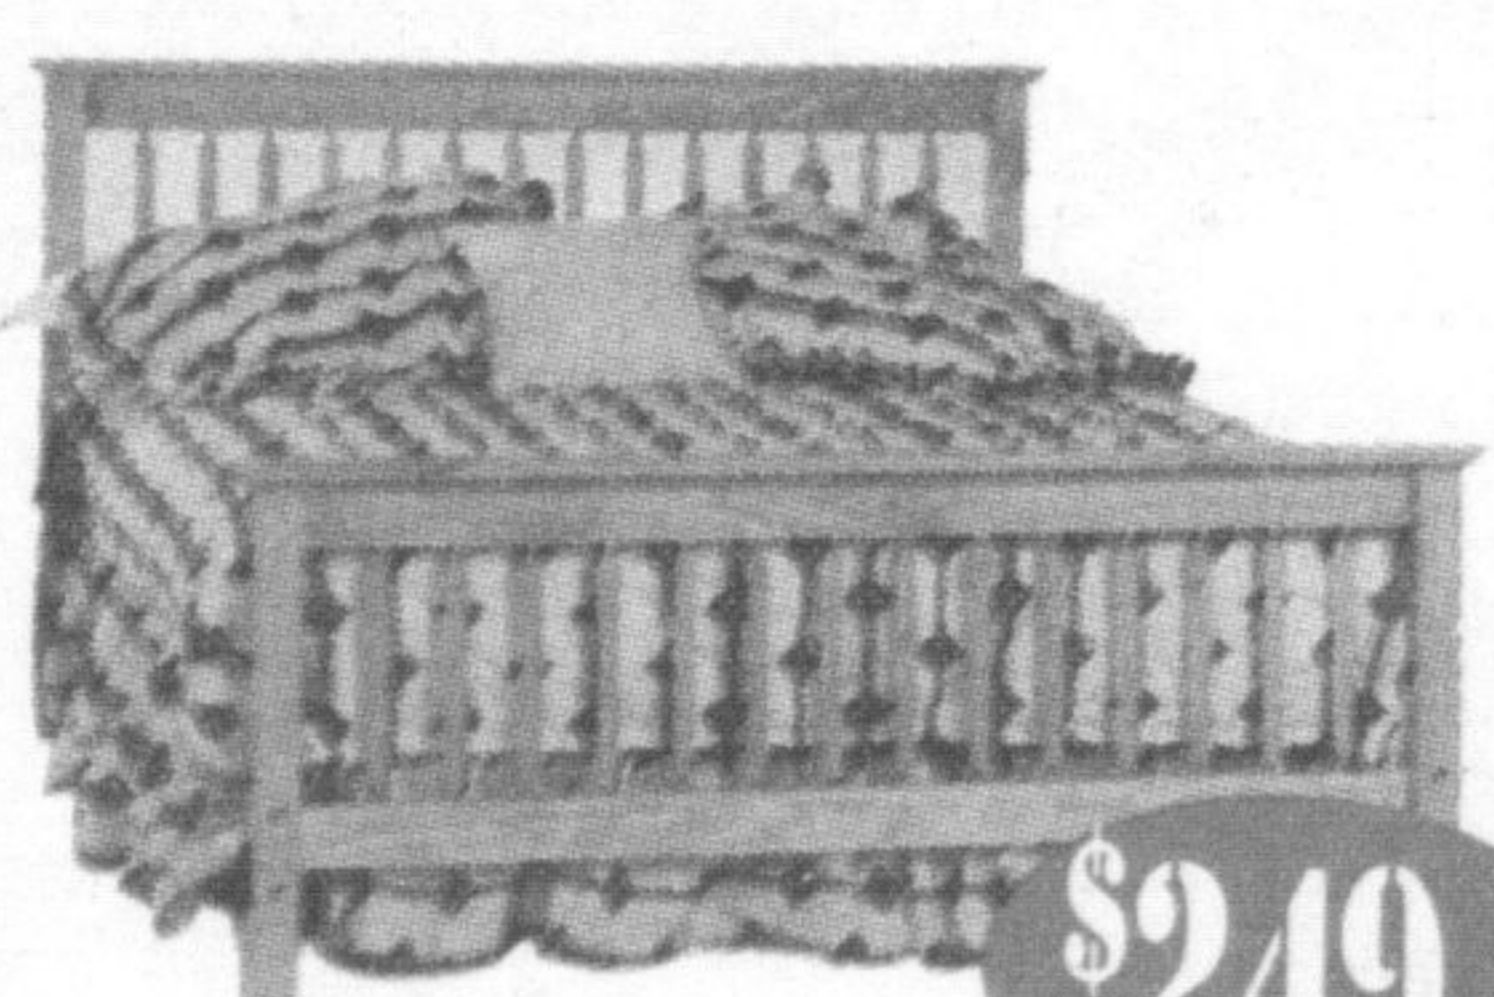

MILAN BED DOUBLE

$249 MISSION STYLE