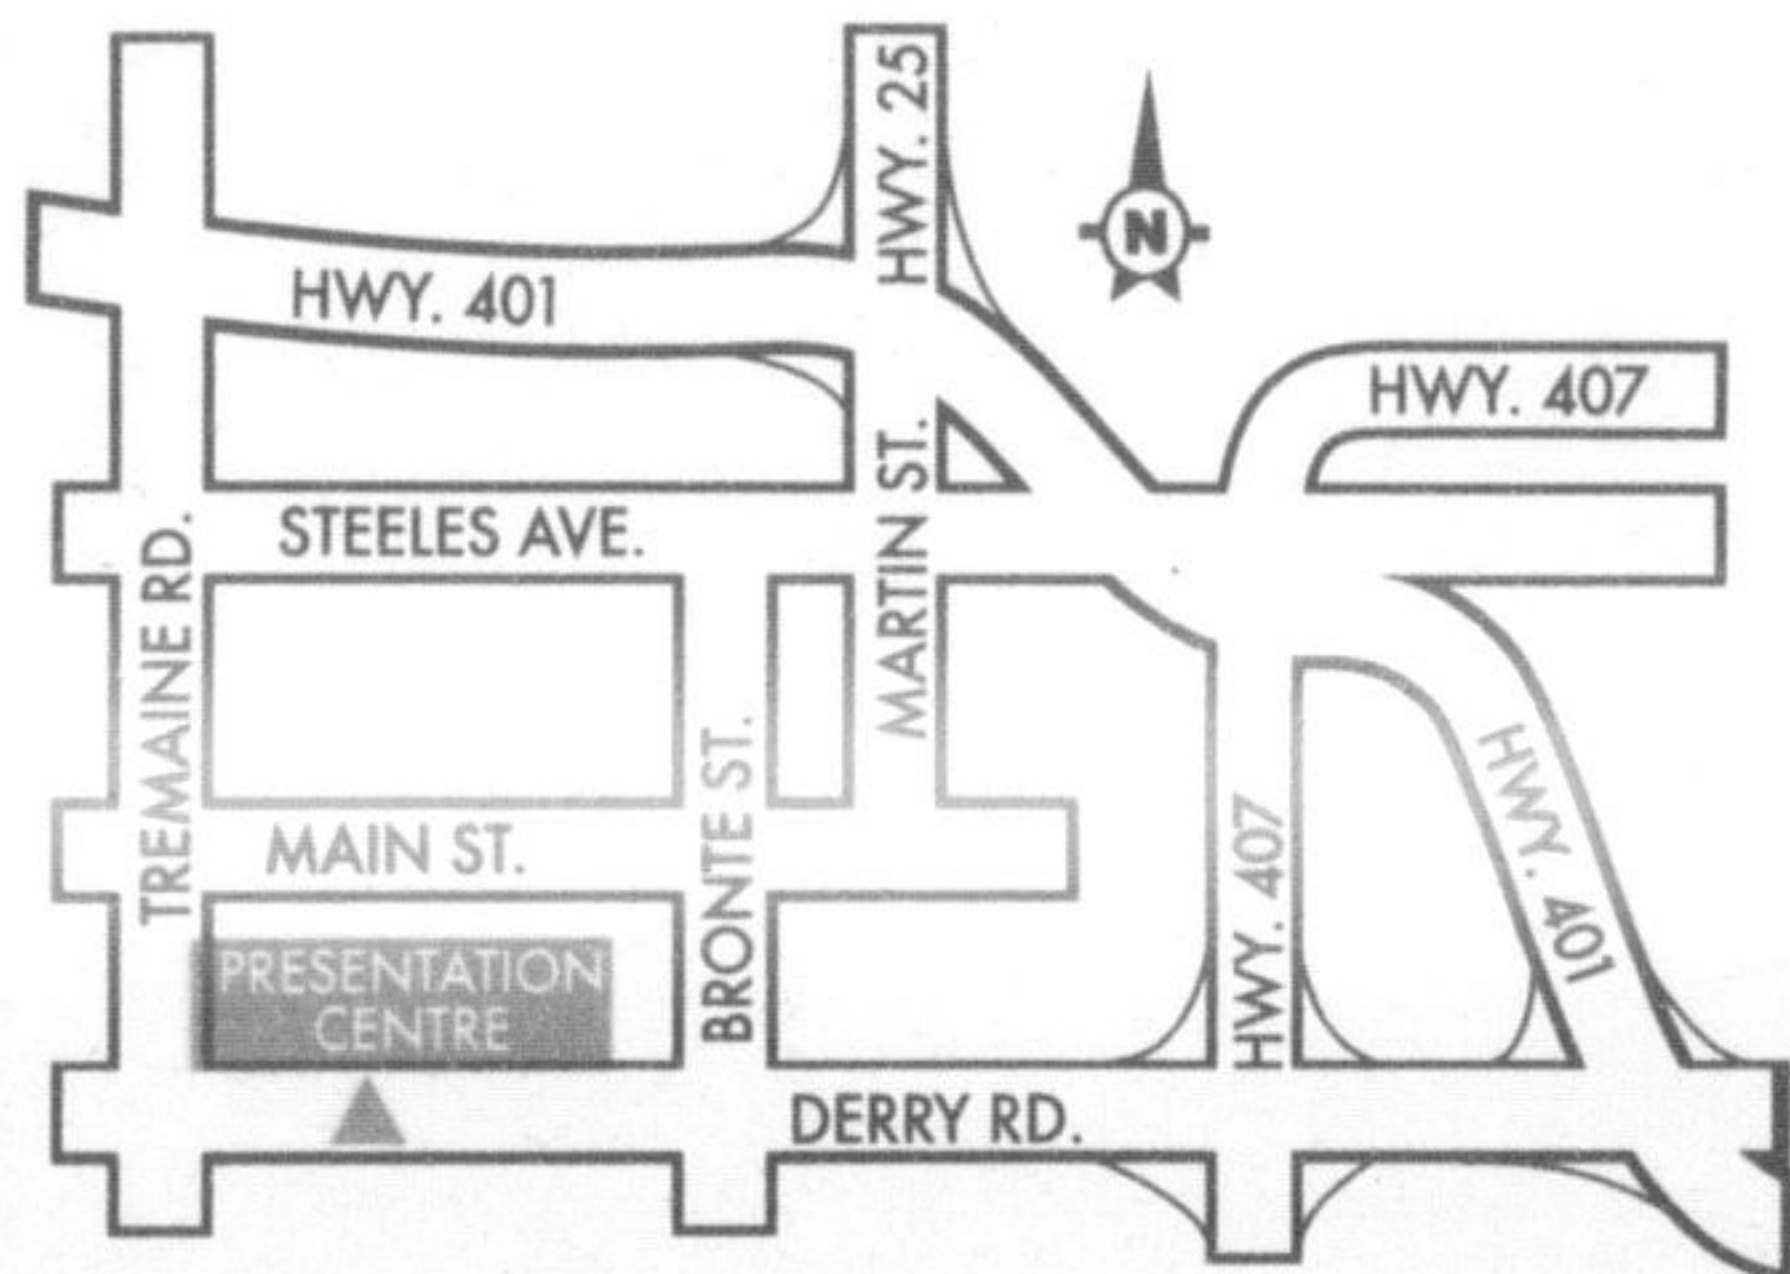

NOW OPEN

miltontrails
ON THE ESCARPMENT

A Fresh Start

in Milton's complete masterplanned community

at the foot of the Niagara Escarpment
with over 50 acres of parks, ponds & greenspace

All Brick Towns & Semis*

Townhomes from the **\$250's**

Semis from the **\$280's**

36', 38' & 43' Singles* also available from the **\$330's**

presentation centre hours:
mon. to thurs.: 1 p.m. - 8 p.m.
sat., sun. & hol.: 11 a.m. - 6 p.m.
friday: closed