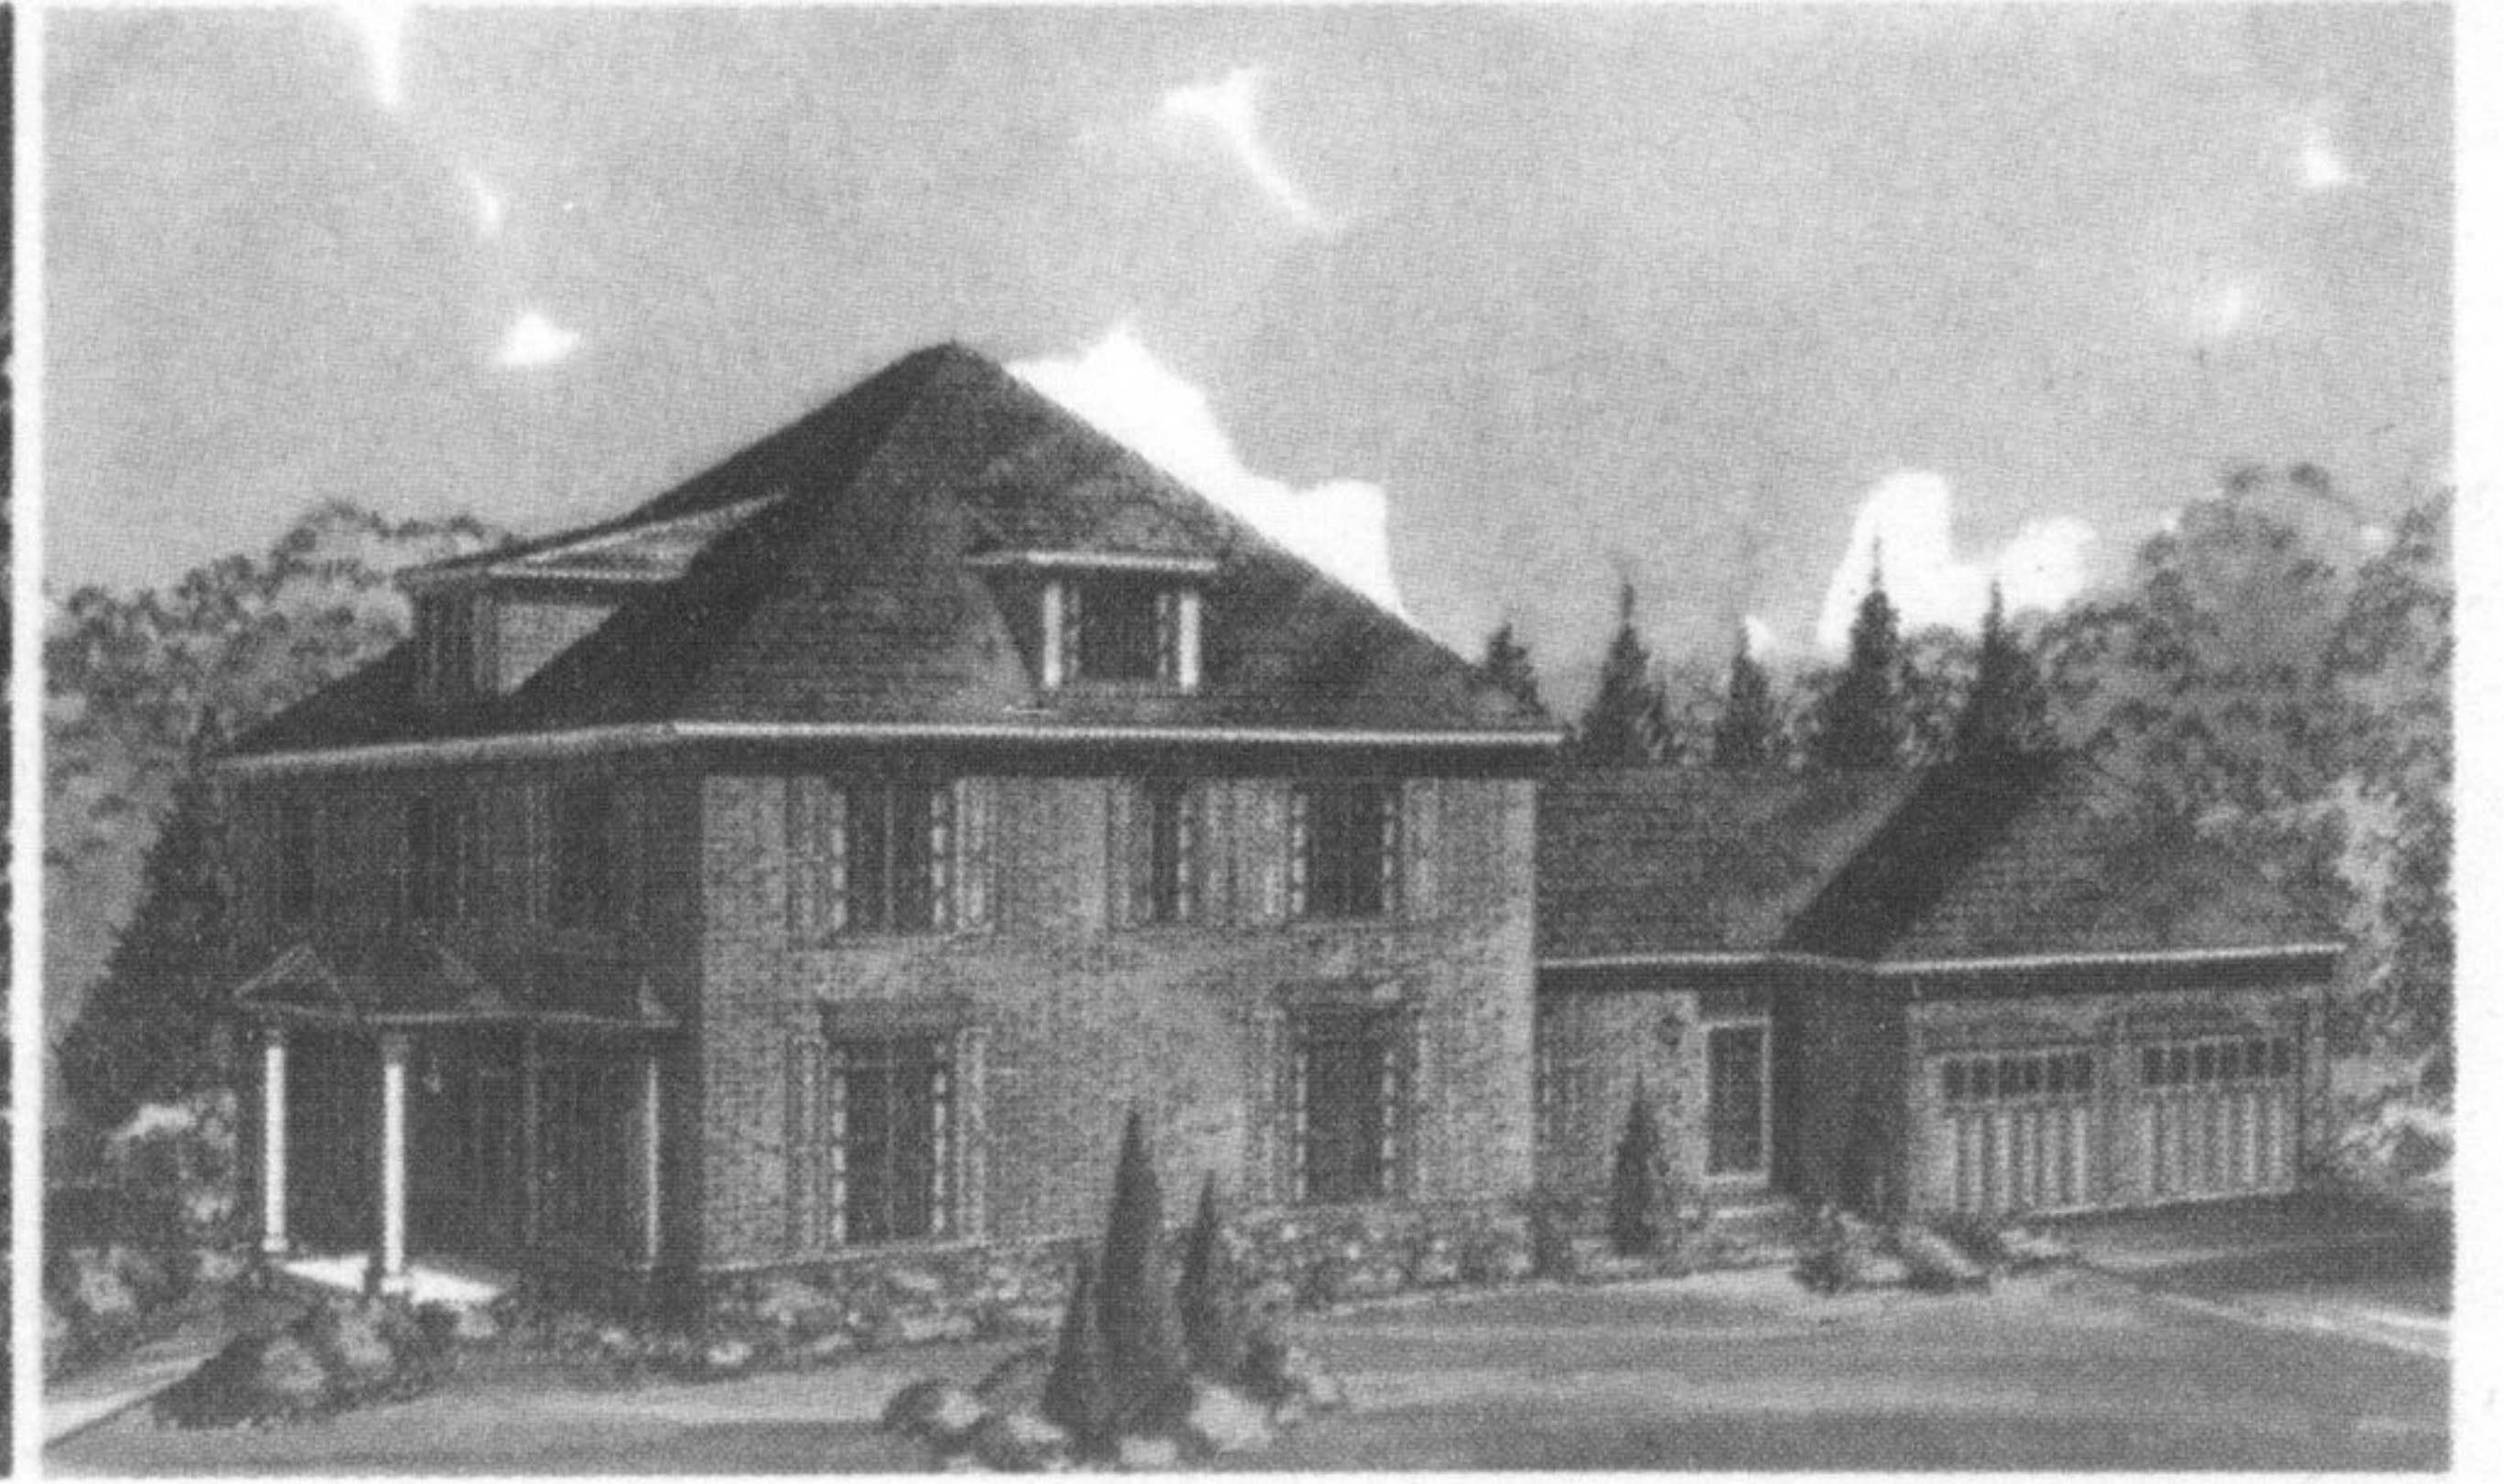

NOW OPEN

miltontrails
ON THE ESCARPMENT

A Fresh Start

in Milton's complete masterplanned community

at the foot of the Niagara Escarpment
with over 50 acres of parks, ponds & greenspace

All Brick Towns & Semis*

Townhomes from the **\$250's**

Semis from the **\$280's**

36', 38' & 43' Singles* also available from the **\$330's**

presentation centre hours:
mon. to thurs.: 1 p.m. - 8 p.m.
sat., sun. & hol.: 11 a.m. - 6 p.m.
friday: closed