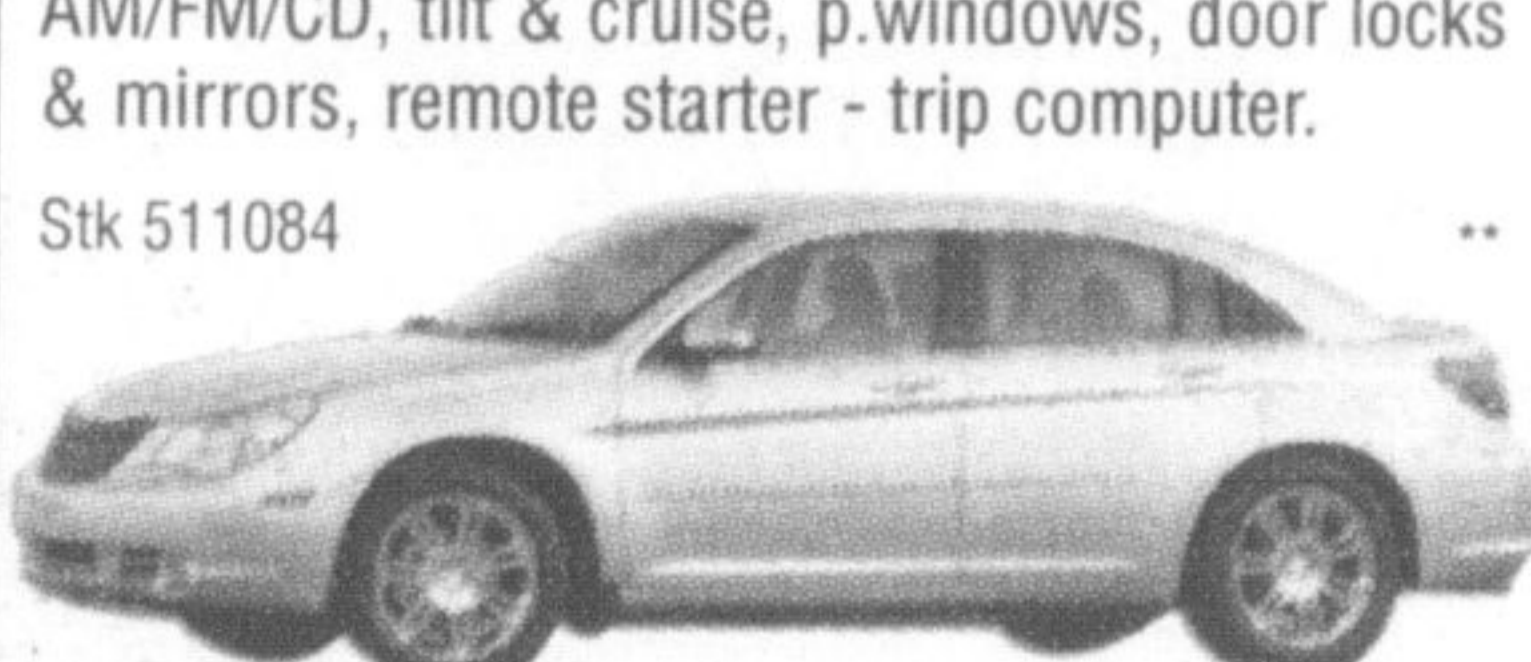

2007 CHRYSLER SEBRING SEDAN

24H pkg, 2.4L DOHC 172HP, auto, air, ABS, 17" alloy wheels, side curtain airbags, AM/FM/CD, tilt & cruise, p.windows, door locks & mirrors, remote starter - trip computer. St# 511084