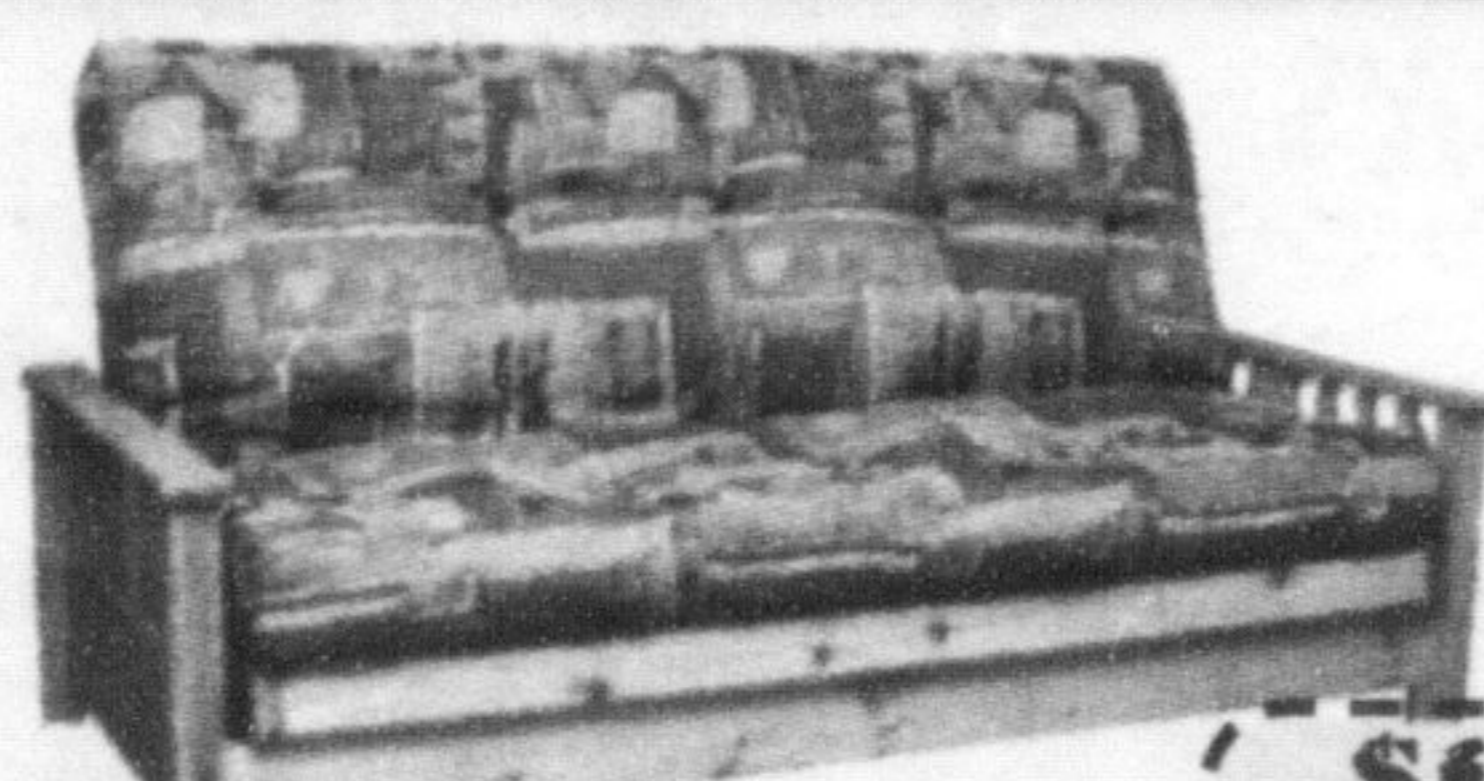

MANHATTAN FUTON

COMPLETE WITH MATTRESS

$389