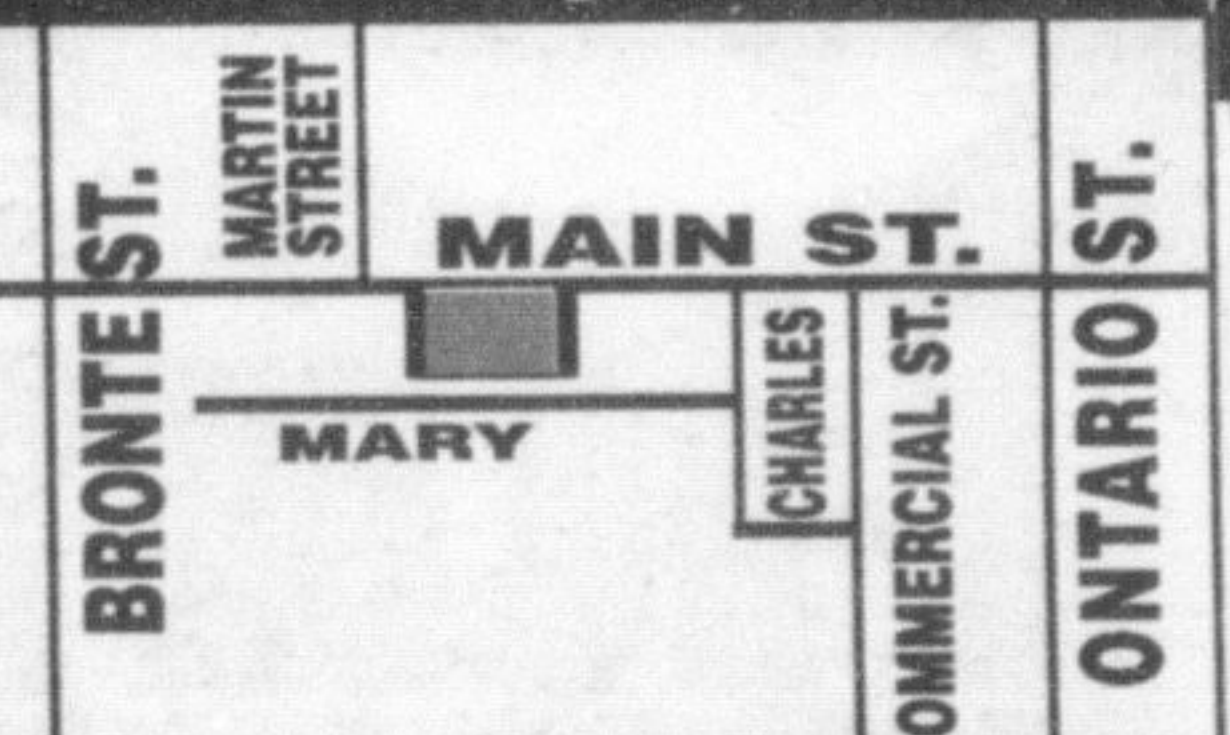

246 Main St. E.
MILTON
905-878-4606
Phone Orders Accepted