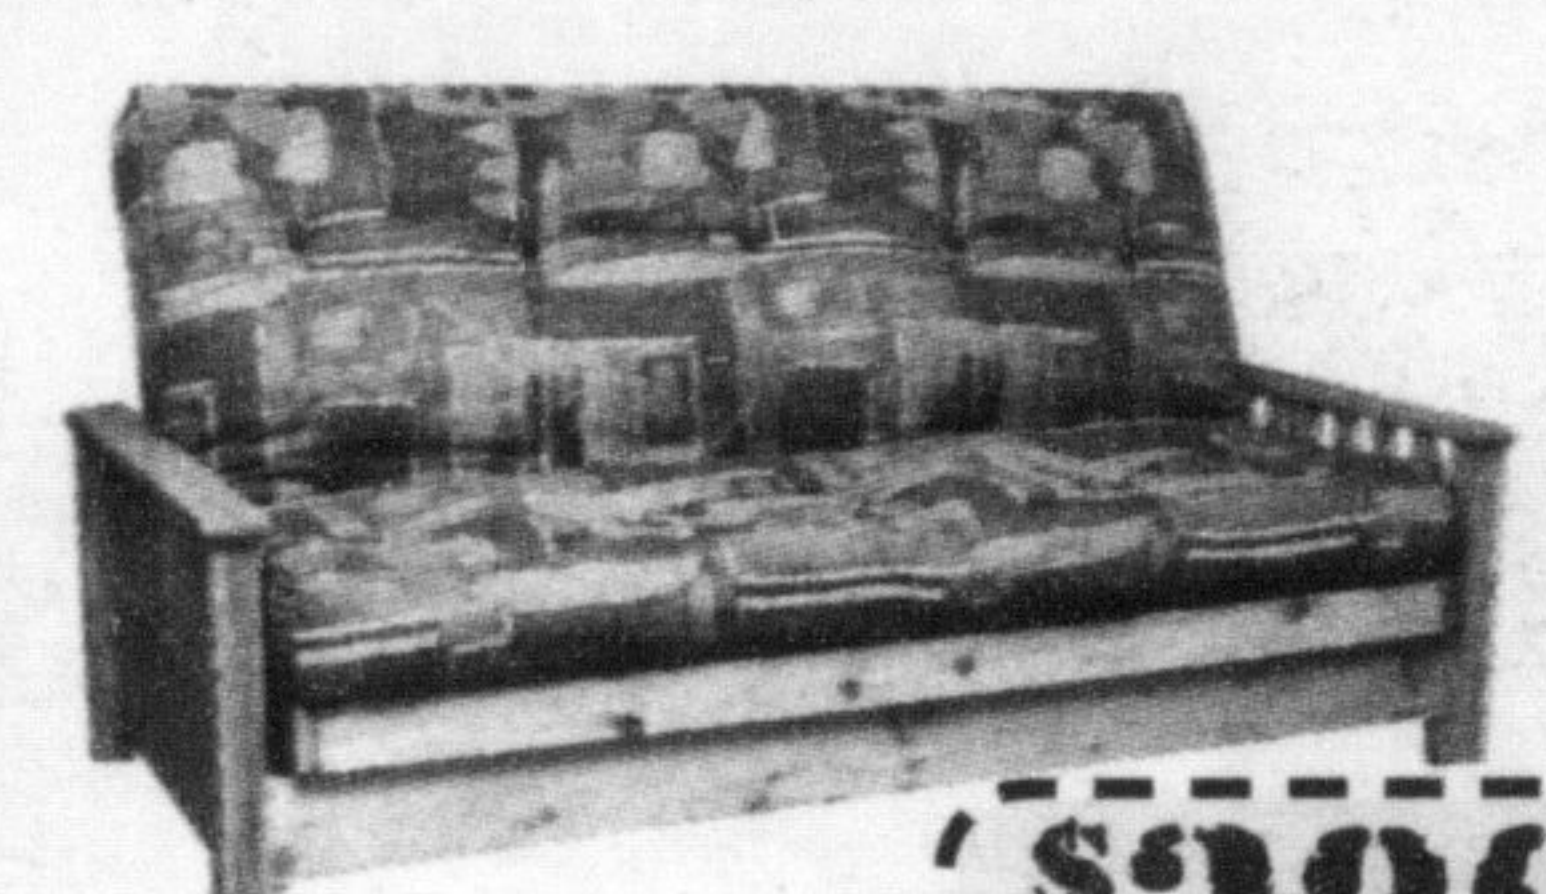

$389

CAPTAIN REGULAR