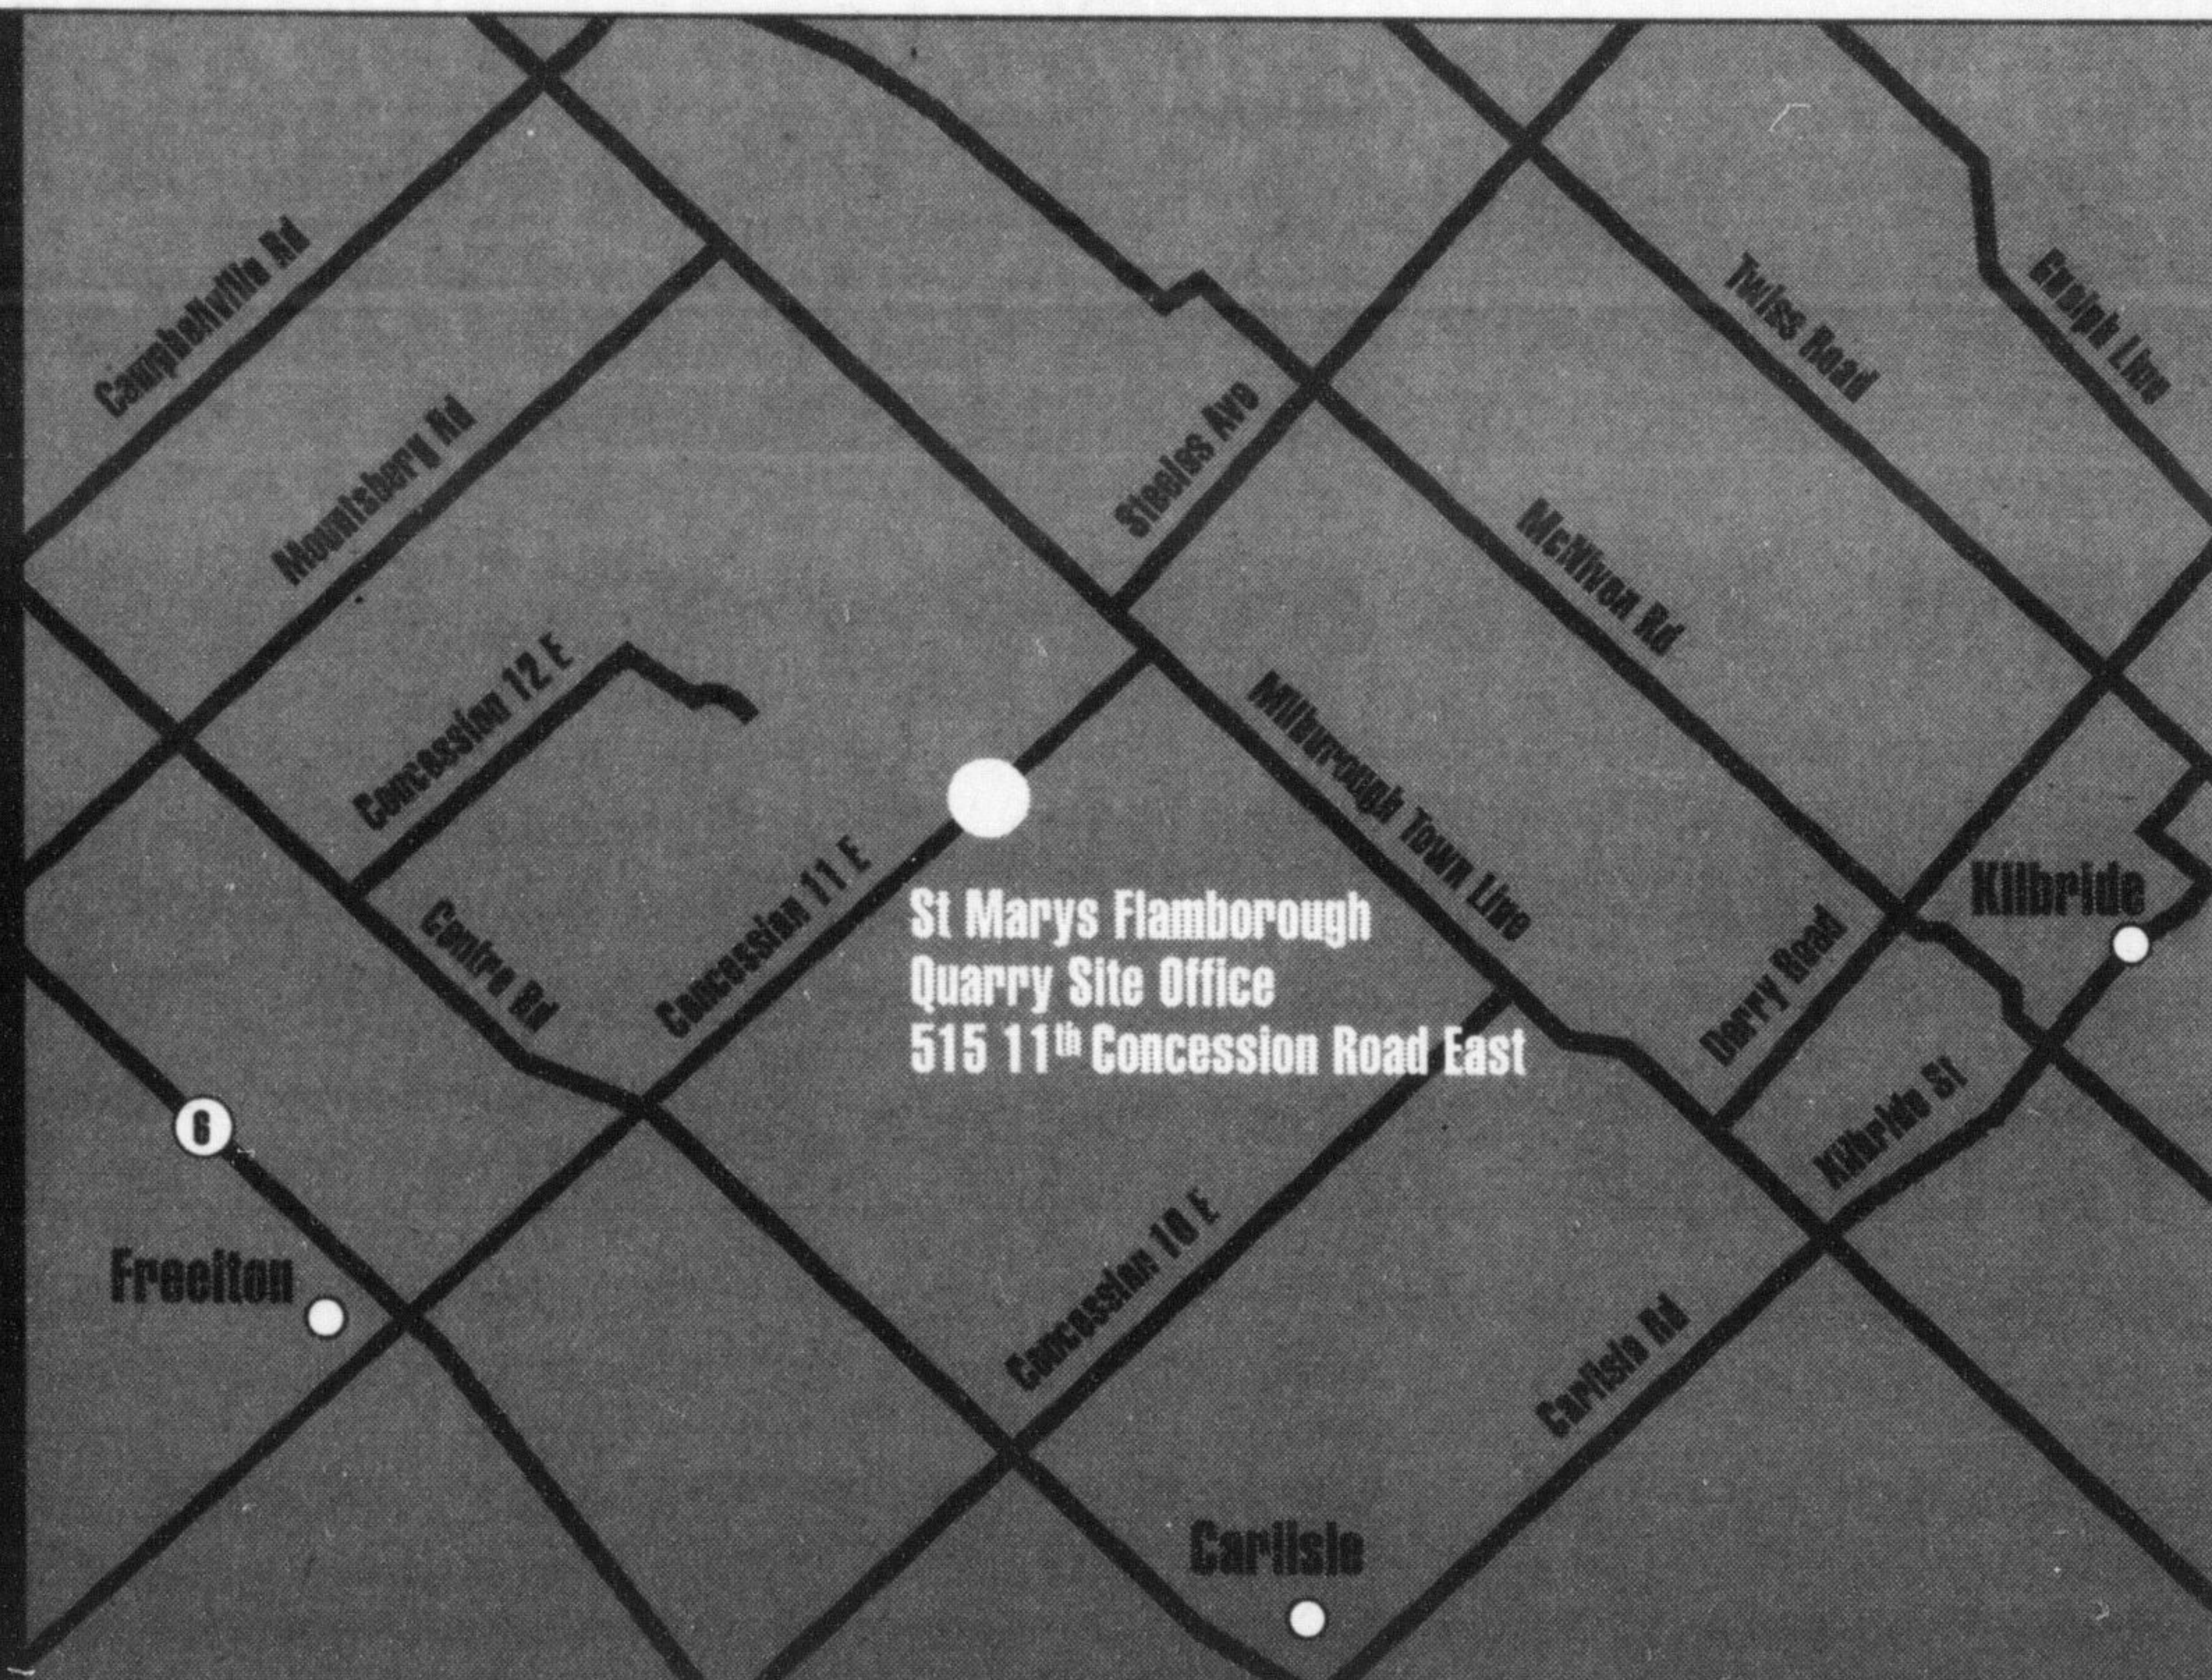

St Marys Flamborough Quarry

Please join us at a Community Open House

Thursday, August 17, 2006
4:00 to 8:00 p.m.

St Marys Flamborough Quarry Site Office
515 11th Concession Road East

St Marys is hosting an open house at the Flamborough Quarry Site Office to provide more information about the project and offer community members the opportunity to ask questions and give feedback.