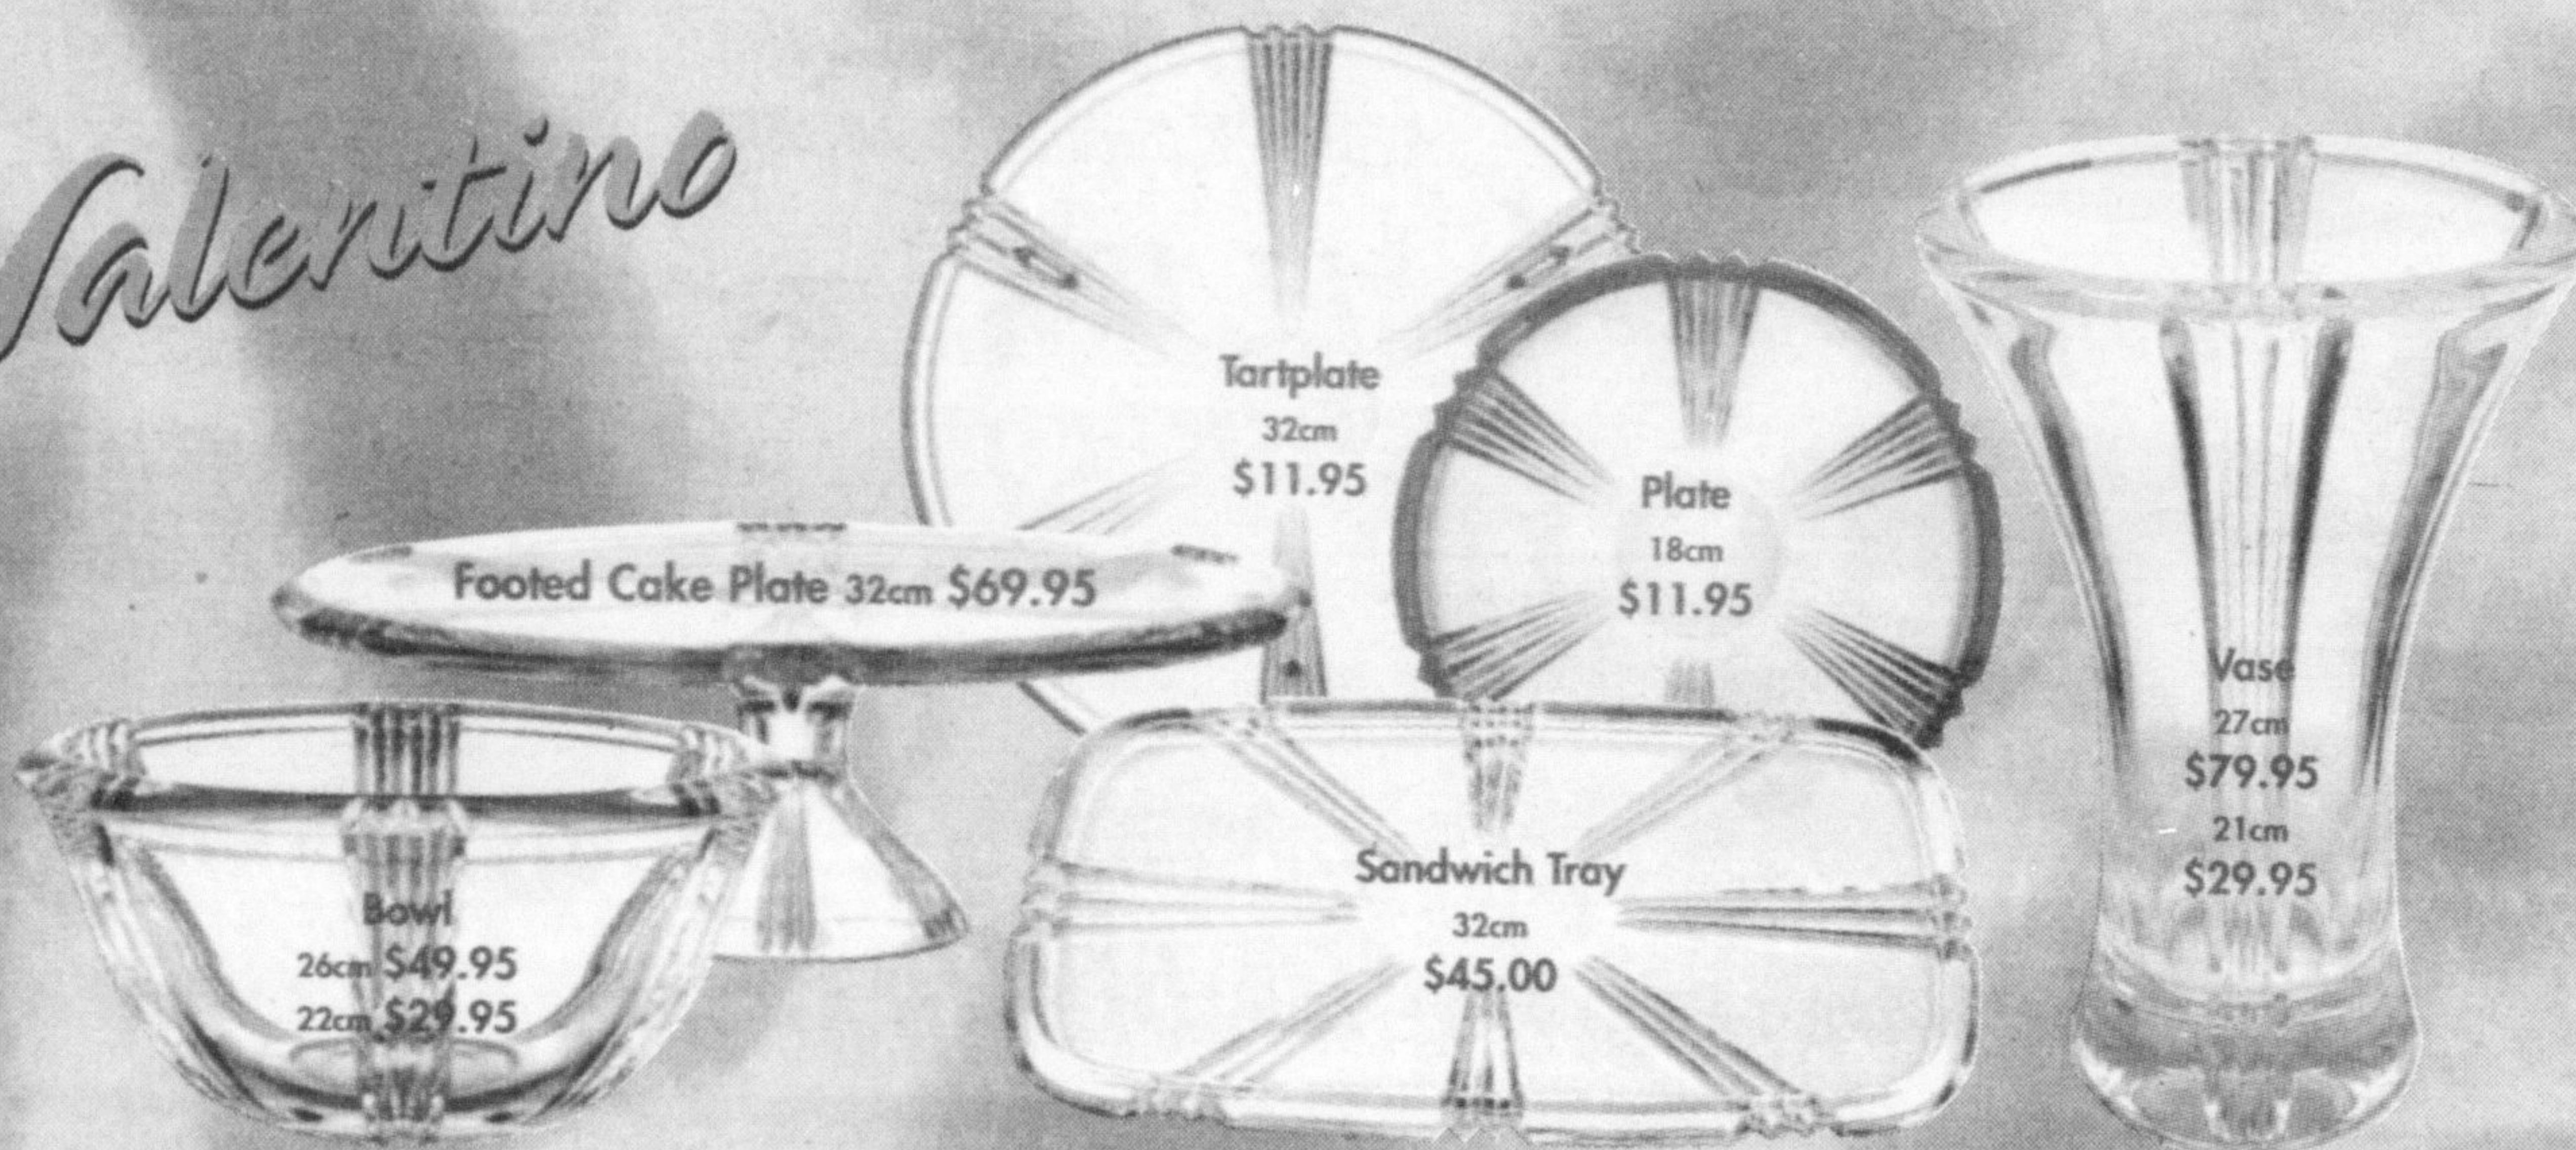

Footed Cake Plate 32cm $69.95

Tartplate
32cm
$11.95

Plate
18cm
$11.95

Bowl
26cm $49.95
22cm $29.95

Sandwich Tray
32cm
$45.00

Vase
27cm
$79.95
21cm
$29.95

Vase
32cm
$189.95

Ice

Bowl
31.5cm
$149.95

Delacourt's

Hours:
Mon - Wed 10-6
Thurs & Fri 10-8
Sat 9-5

Fine Tableware * Giftware * Table Linen * Bridal Registry

227 Main St. E., Milton, Ontario L9T 1N9

Phone 905-878-0050

Toll-free 1-888-400-8664 Fax 905-876-1658 E-mail delacourts@on.aibn.com