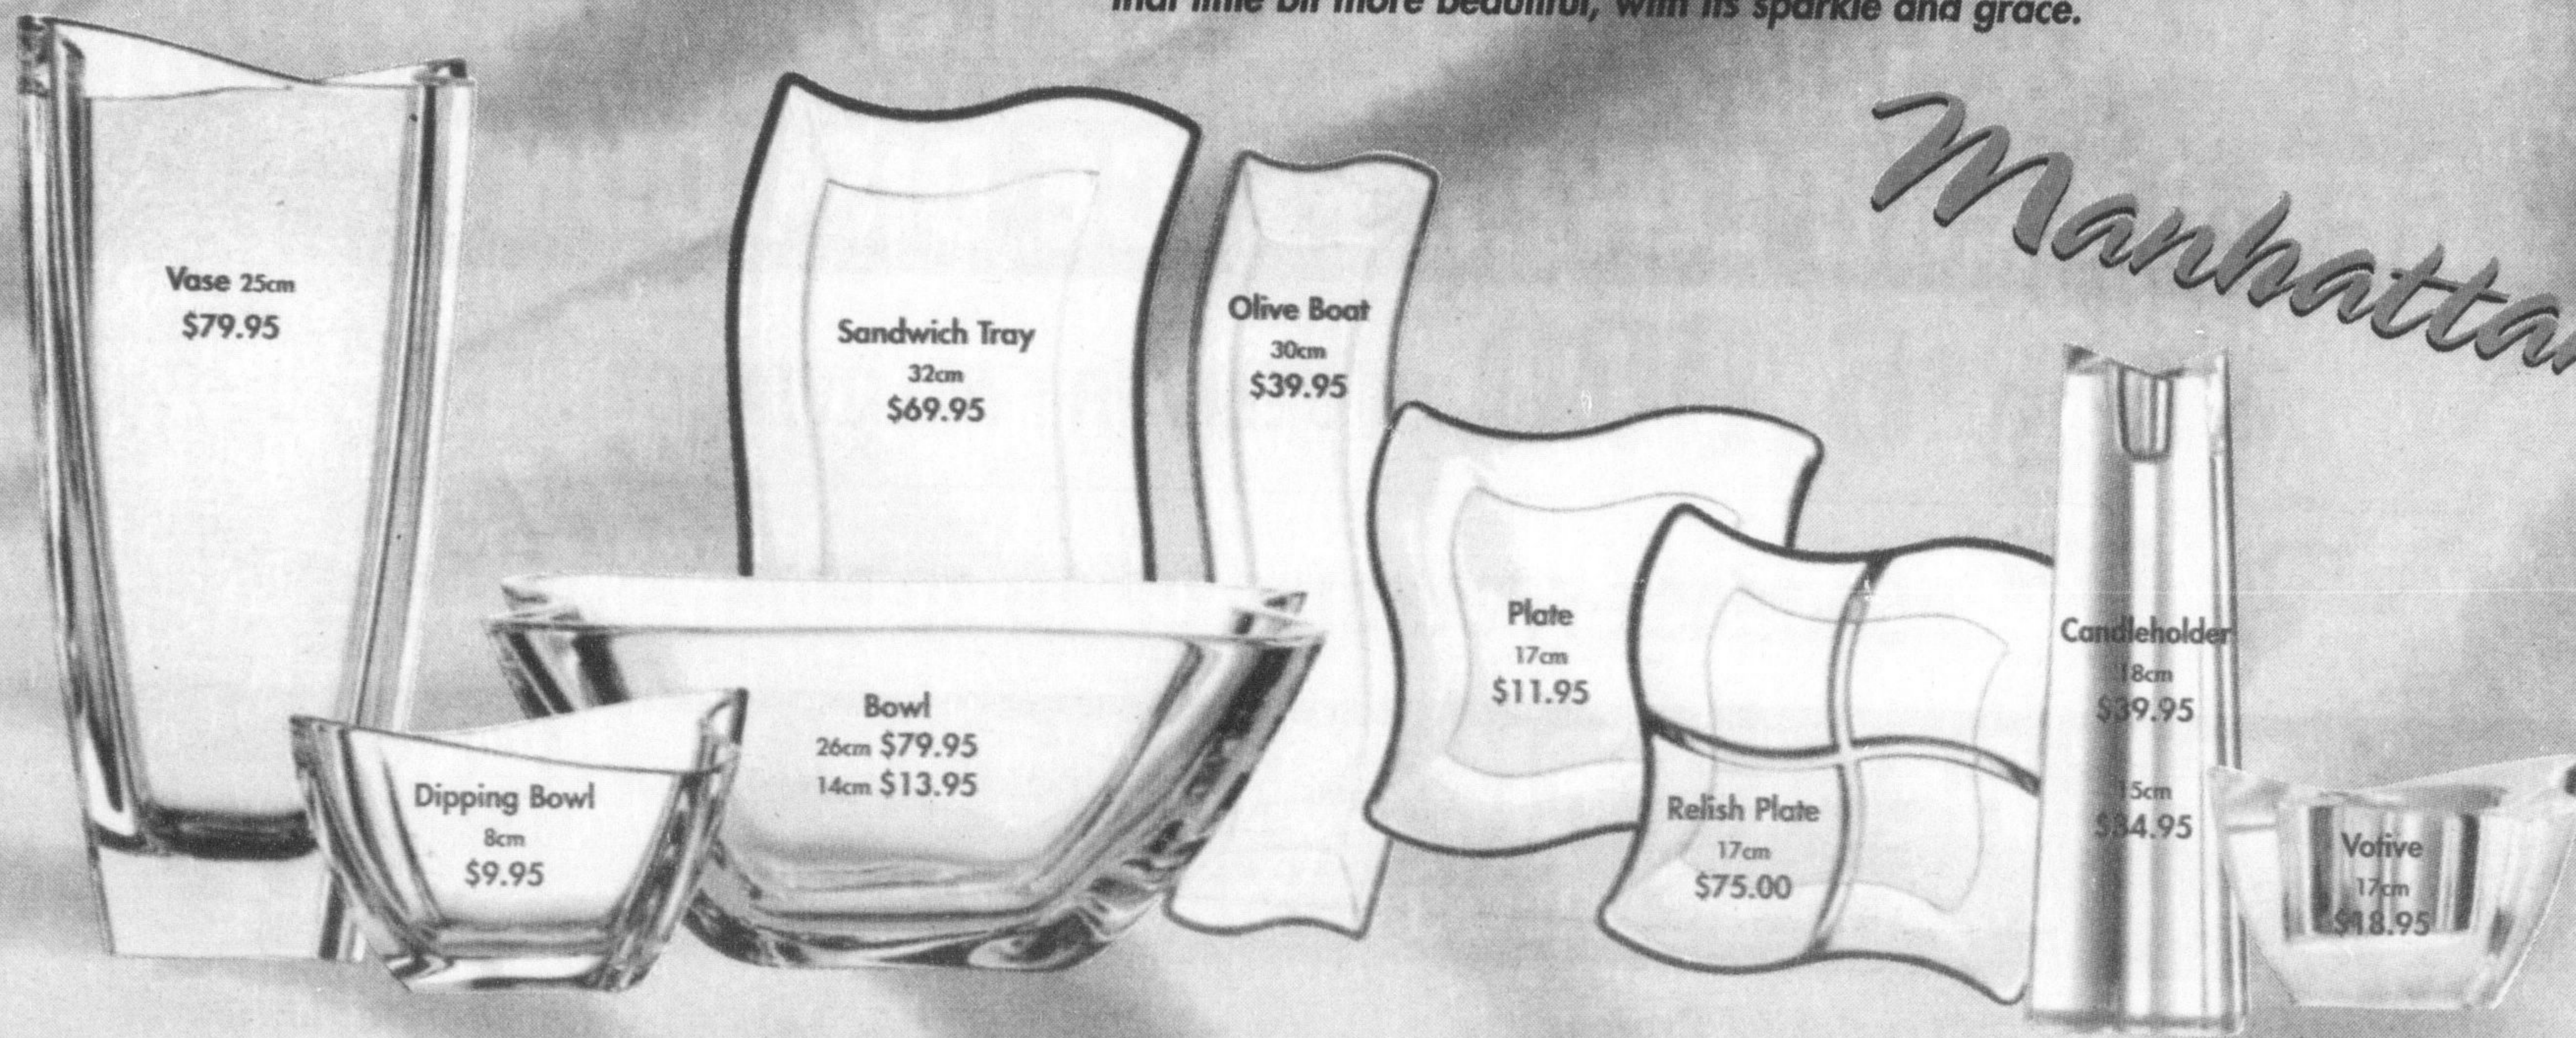

Nachtmann

The Nachtmann brand is crystal design marked by the tradition of glassmaking, designed with inspiration and traditional style for over 170 years.

Each individual piece that leaves the Nachtmann factory, be it produced by hand or by machines, is intended to make day-to-day life that little bit more beautiful, with its sparkle and grace.

Manhattan

Vase 25cm
\$79.95

Sandwich Tray
32cm
\$69.95

Olive Boat
30cm
\$39.95

Dipping Bowl
8cm
\$9.95

Bowl
26cm \$79.95
14cm \$13.95

Plate
17cm
\$11.95

Relish Plate
17cm
\$75.00

Plate
18cm
\$11.95

Bowl
26cm \$49.95
22cm \$29.95

Sandwich Tray
32cm
\$45.00

Vase
27cm
\$79.95
21cm
\$29.95

Vase
32cm
\$189.95

Ice

Bowl
31.5cm
\$149.95

Delacourt's