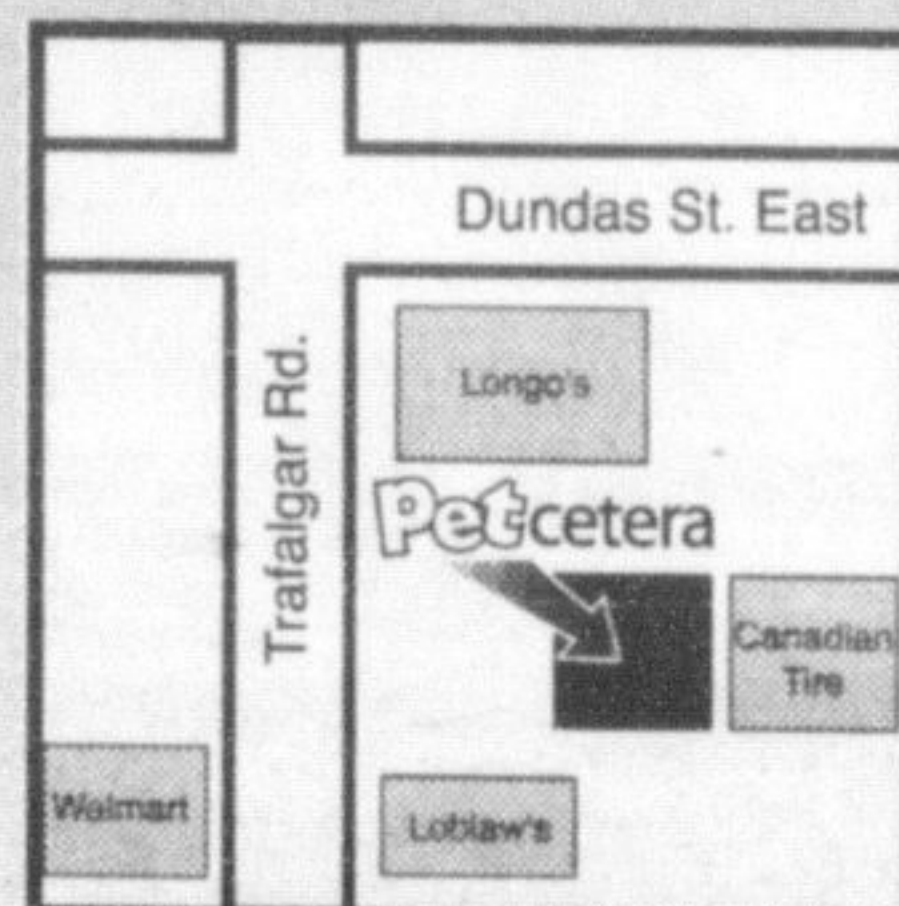

**Store Hours:**  
9:00 am - 9:00 pm Mon. to Sat.  
9:00 am - 6:00 pm Sun. & Hol.

[www.petcetera.ca](http://www.petcetera.ca)

While Quantities Last  
Sorry - No Rain Checks  
We Reserve the Right to  
Limit Items