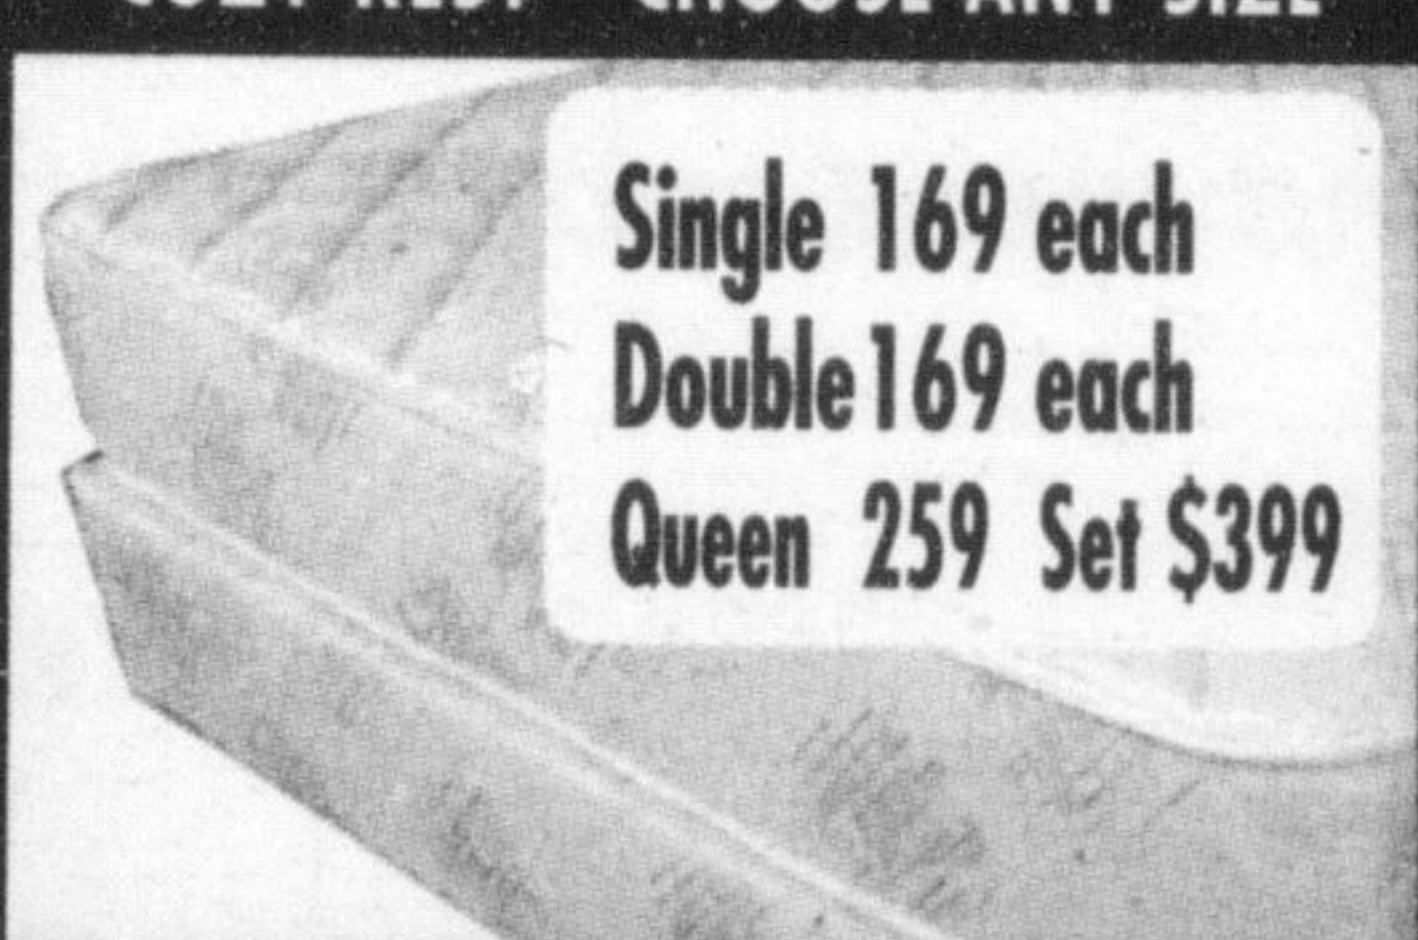

COZY REST - CHOOSE ANY SIZE

Single 169 each
Double 169 each
Queen 259 Set $399

GREAT BUY!

$399

COUPON

3 FREE CHOICES

- ✓ Bed Frame ✓ Mattress Pad
- ✓ Bed Rails ✓ Comforter ✓ Layaway
- ✓ Set-up ✓ Disposal of Old Set
- ✓ Percal Set of Sheets ✓ Pillow
- ✓ NO GST

With any mattress set purchased