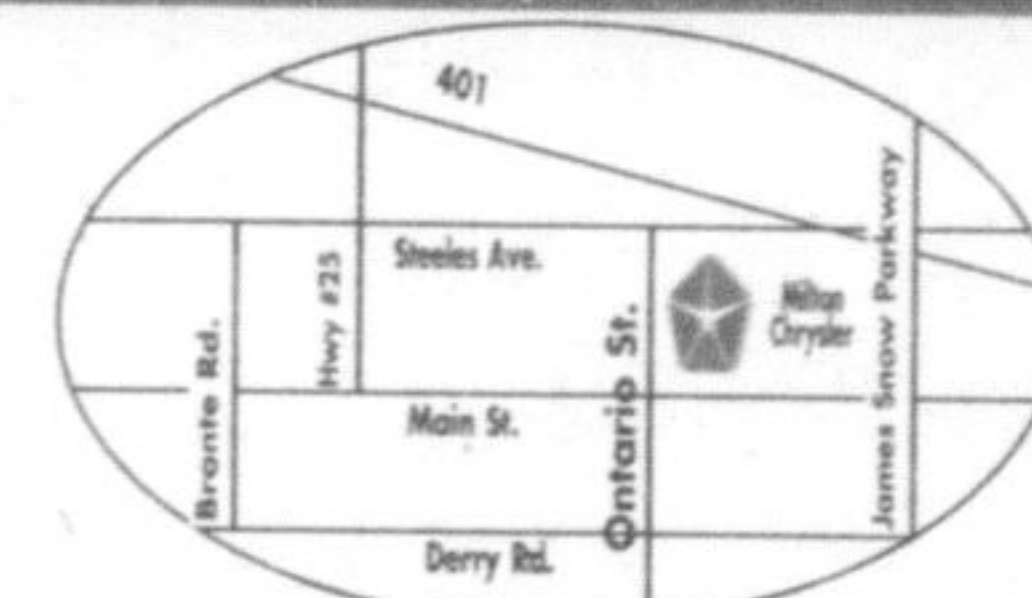

Phil Clantar

905 878-8877

81 ONTARIO ST. N., MILTON
Visit us at www.miltonchrysler.com
1-800-303-3257

ONE BLOCK NORTH OF ZELLERS

*Cash sale price includes DA(dealer allowance), add for applicable freight, admin. fee, taxes and licence fee (demos no charge freight, a/c tax and fuel tax). Special finance and lease rates vary by model. See dealer for details. OAC †lease payment terms as shown. Due at signing applicable down payment, first payment, applicable freight, admin fee, taxes and licence fee. 20,400 km annual mileage allowance. Excess kilometre charge 15¢ per km. Closed end, walk away lease, OAC. †† See dealer for details, all offers expire May 1, 2006. **Vehicles not exactly as shown. ††Based on Transport Canada Fuel Consumption Guide with 78L tank.