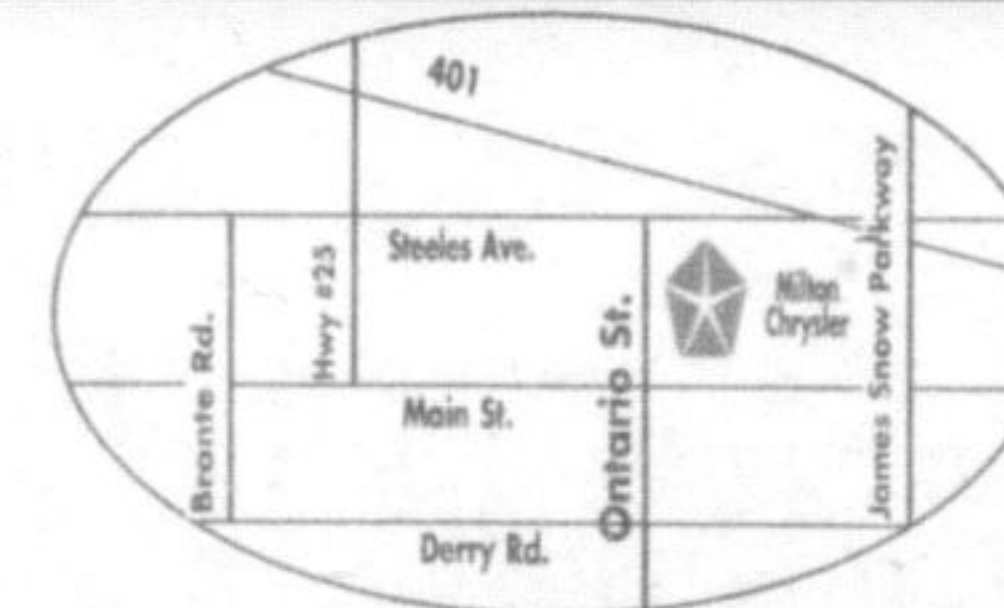

878-8877

81 ONTARIO ST. N., MILTON
Visit us at www.miltonchrysler.com
1-800-303-3257

ONE
BLOCK
NORTH OF
ZELLERS

*Cash sale price includes DA(dealer allowance), add for applicable freight, admin. fee, taxes and licence fee (demos no charge freight, a/c tax and fuel tax). Special finance and lease rates vary by model. See dealer for details. OAC †lease payment terms as shown. Due at signing applicable down payment, first payment, applicable freight, admin fee, taxes and licence fee. 20,400 km annual mileage allowance. Excess kilometre charge 15¢ per km. Closed end, walk away lease, OAC. †† See dealer for details, all offers expire May 31, 2006.
**Vehicles not exactly as shown.