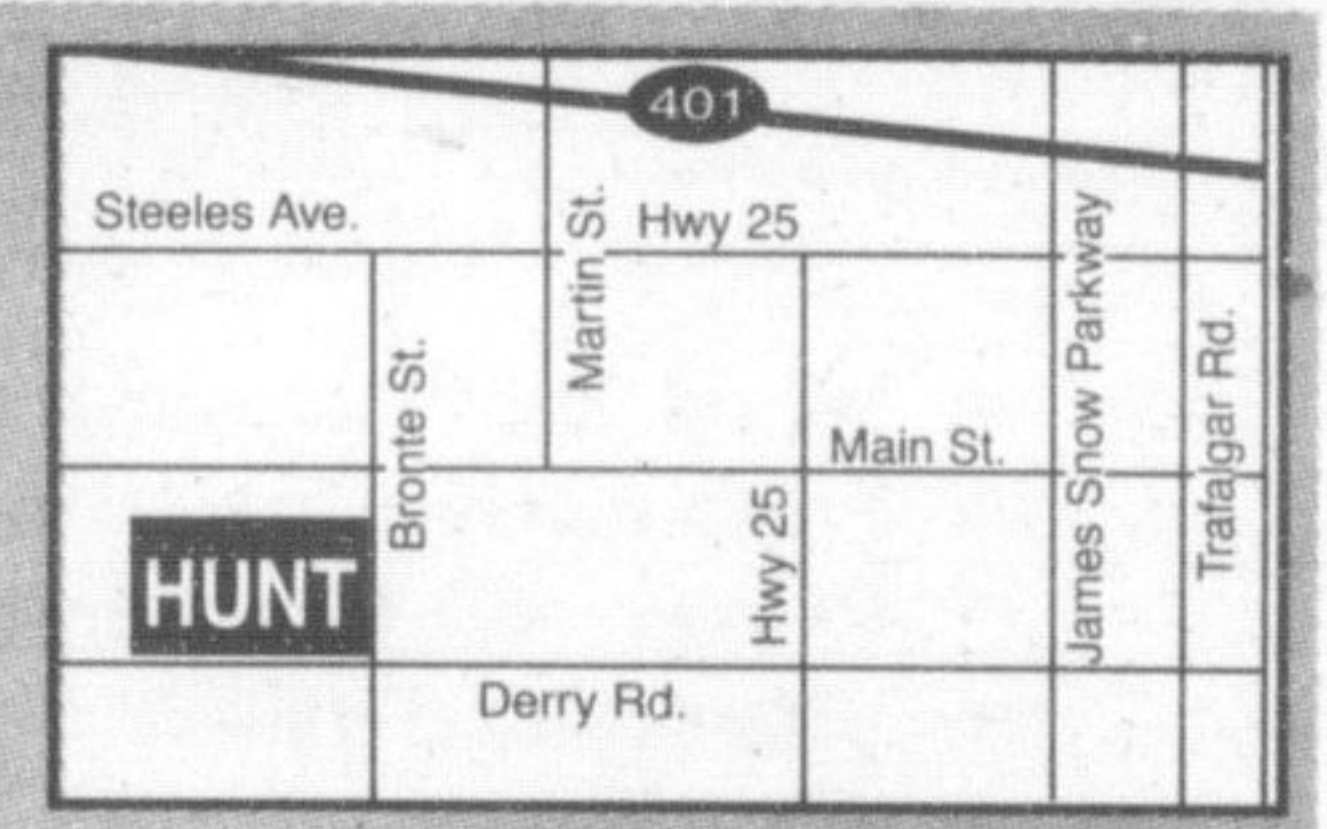

SERVICE/PARTS: www.huntchrysler.com

Milton: Toll Free: Email:

(905) 876-2580 1-866-848-8816

sales@huntchrysler.com

SALES: Mon-Thurs 9-9, Fri. 9-6, Sat. 9-5 SERVICE: Mon-Fri 8-5, Tues. 8-8, Sat. 8-12

Wise customer read the fine print: ††2007 Caliber 23A package freight (\$1,050) & admin fee, license & taxes extra. †2005 Company cars. Clearout price includes D.A. (Dealer allowance). Admin fee, license fee & taxes extra. * Used Cars, admin fee, license fee & taxes extra. †††2006 Dodge Caravan ** Leases 20,400 per year with \$0.15 overage penalty, freight (\$1,200), admin fee, air tax, license fee & taxes extra. Cash sale price includes D.A. (Dealer Allowance). See dealer for full details.