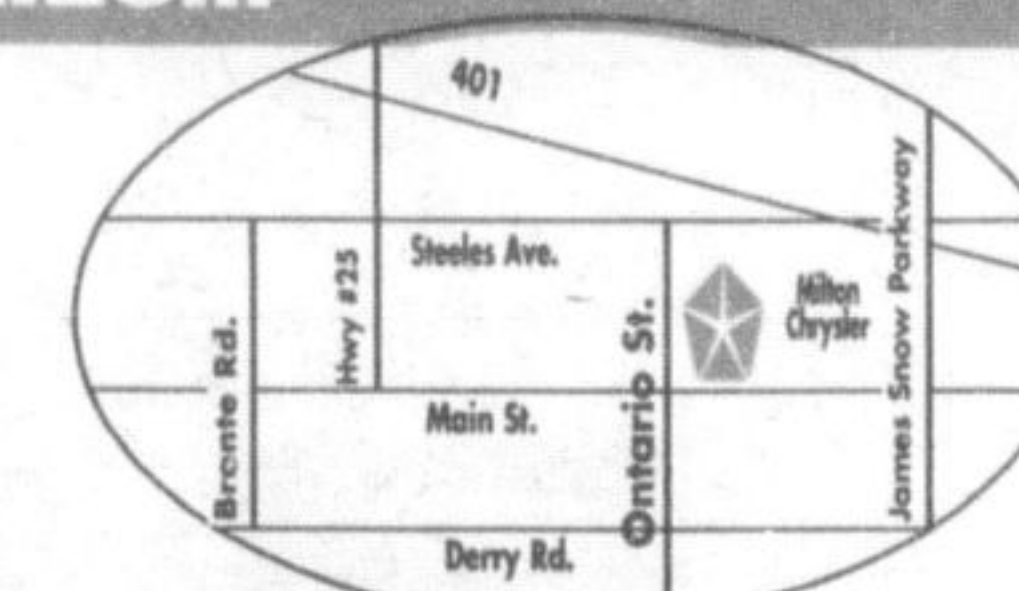

ONE BLOCK NORTH OF ZELLERS

*Based on 2004 year end SSI results for our dealer group, verified by Daimler-Chrysler Canada. *Cash sale price includes DA(dealer allowance), add for applicable freight, admin. fee, taxes and licence fee (demos no charge freight, a/c tax and fuel tax). Special finance and lease rates vary by model. See dealer for details. OAC †lease payment terms as shown. Due at signing applicable down payment, first payment, applicable freight, admin fee, taxes and licence fee. 20,400 km annual mileage allowance. Excess kilometre charge 15¢ per km. Closed end, walk away lease, OAC. †† See dealer for details. All offers expire February 28, 2006. See dealer for details.