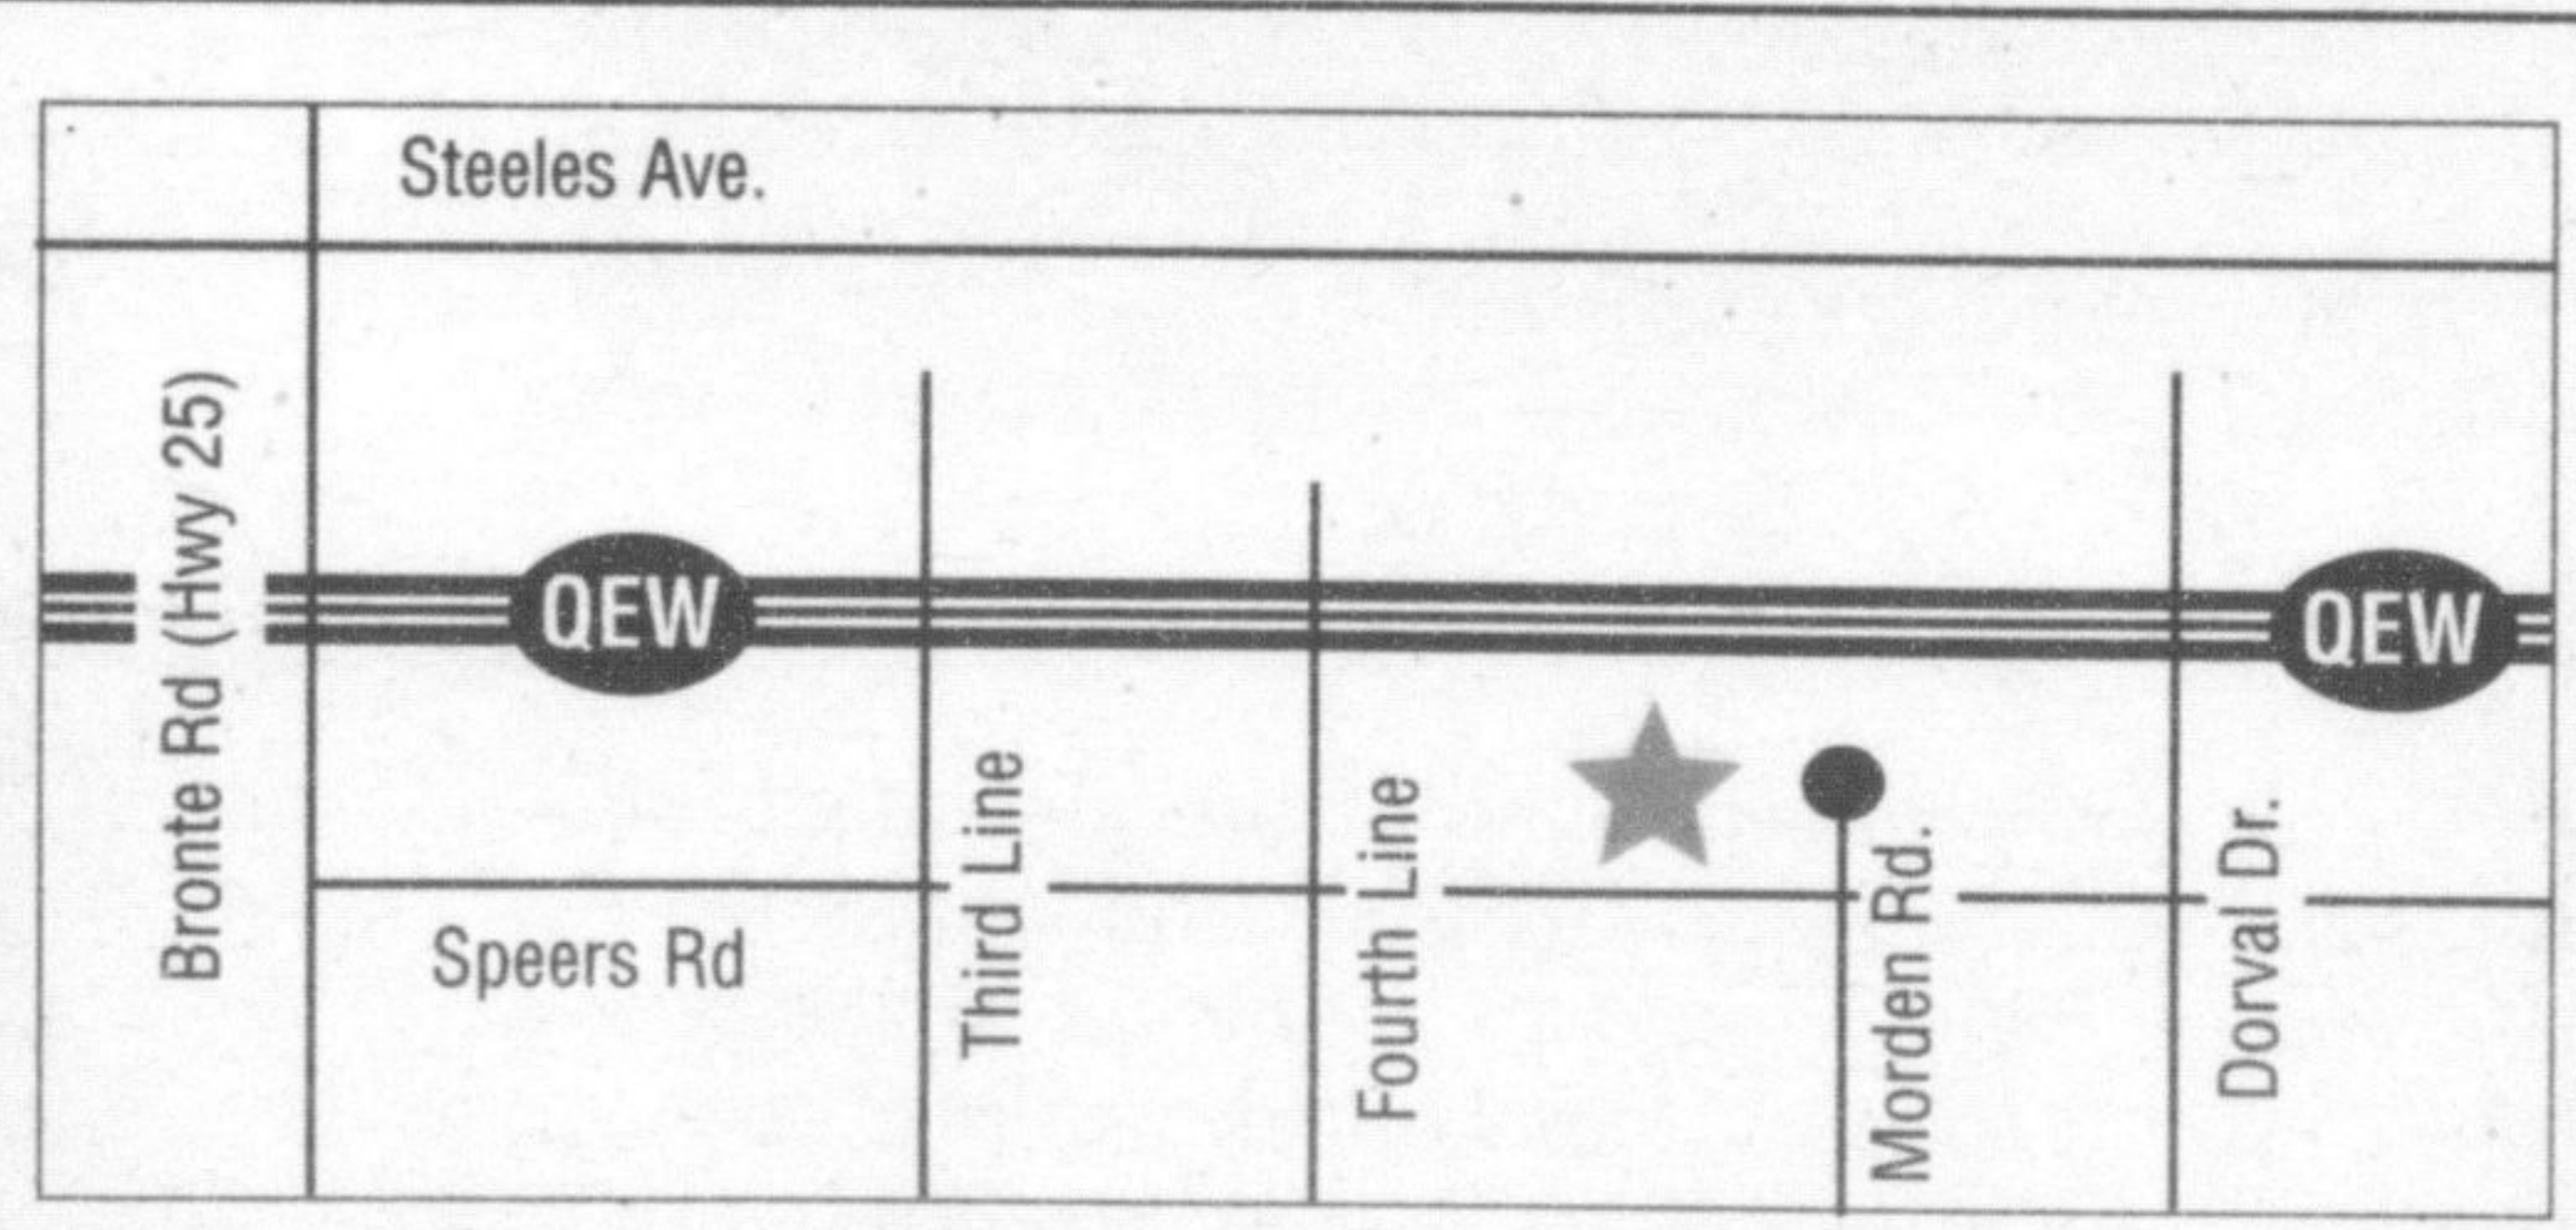

FREE!
 EXPIRES APRIL 30/06.

RECEIVE ONE FREE HOT OR COLD BEVERAGE AND ONE BONANZA CARD.
 Coupon must be present at time.

483 Speers Rd., Oakville
905-842-0876
HOT LINE..... 905-842-4481

DIRECTIONS: From Milton, follow Hwy 25 South to QEW East. From QEW East, exit onto Dorval Drive South to Speers Rd. At Speers Rd. turn right. Follow 2 sets of lights & enter right driveway immediately after 2nd set of lights. Follow through to back of parking lot.