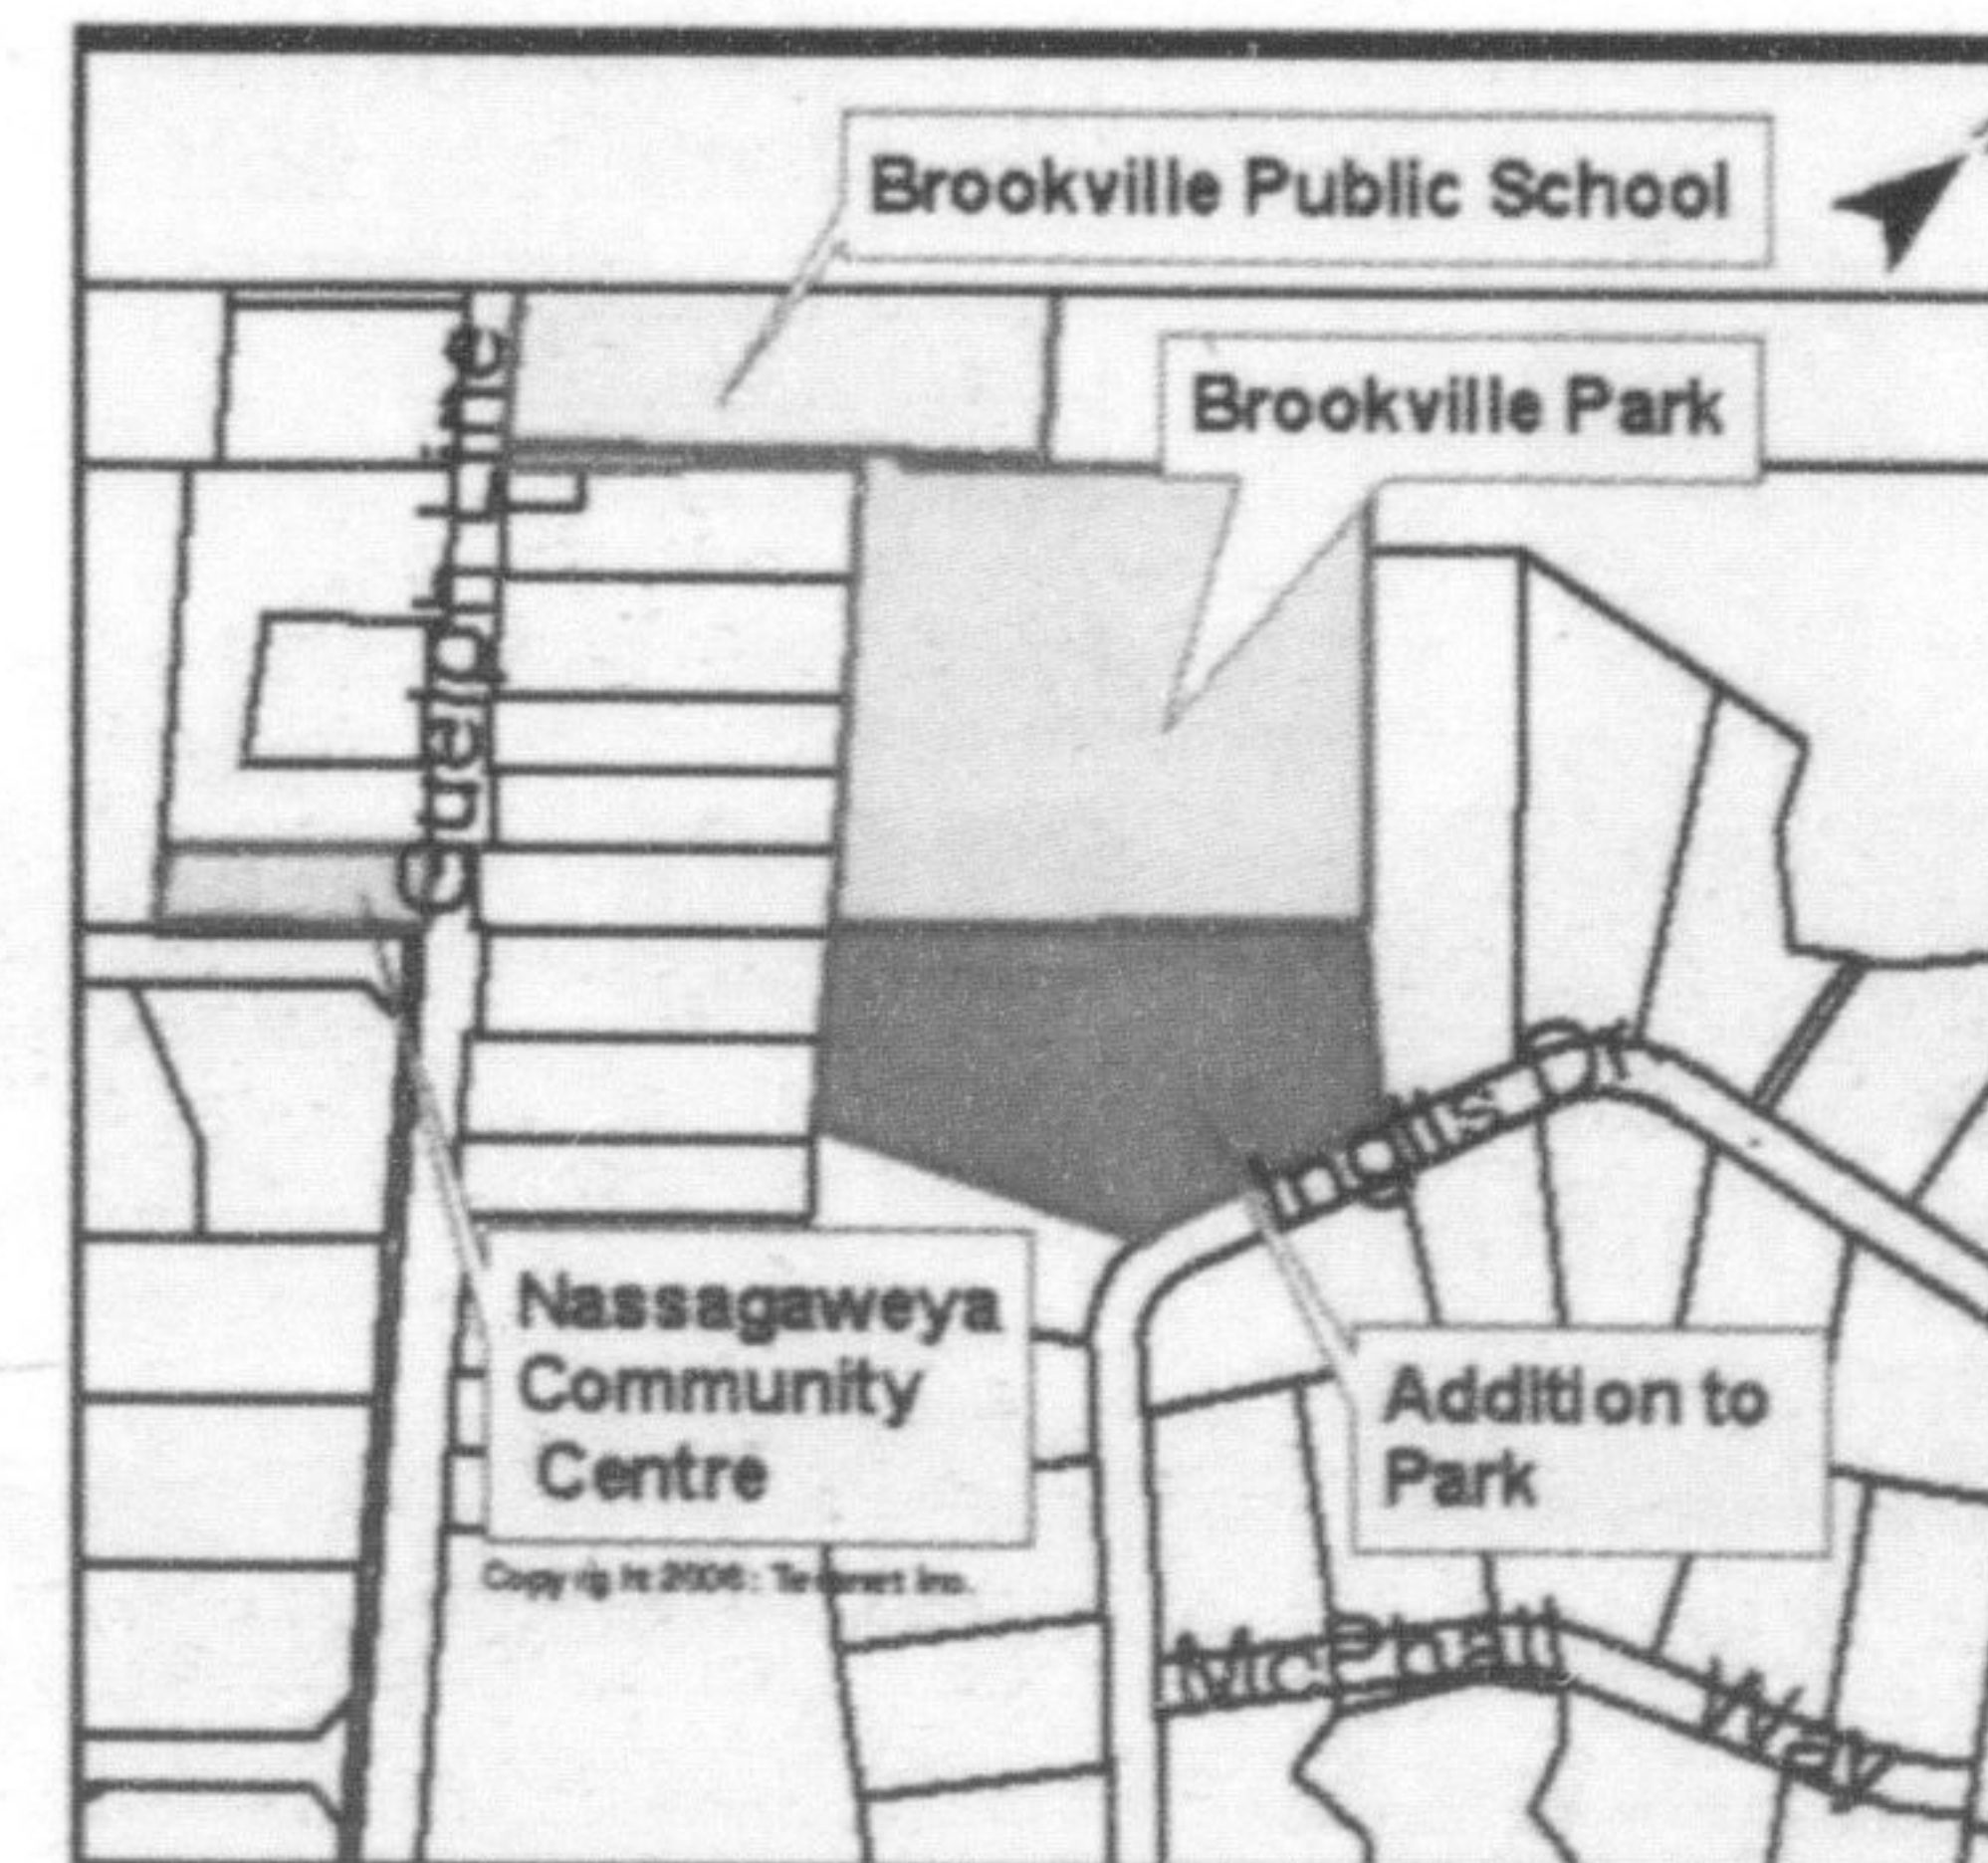

For more information: Contact Lisa Vanderviet, Parks Technologist
Phone: 905-878-7252, ext. 2186 E-mail: lisa.vanderviet@milton.ca

*Always Friendly, Always Professional,
Always Immaculate, Always choose...*

VIDA SPA

FULL AESTHETIC SERVICES

Chocotherapy

Give the gift that indulges the senses

Chocolate Facial: An hour of indulgence which will actually benefit your skin. Experience the extraordinary benefits of cocoa which contains essential oils and anti oxidants to help moisturize and energize the skin. This facial hydrates, lifts and promotes anti aging. $75

Chocolate Pedicure: Dip your toes in a chocolate foot bath, experience a chocolate scrub, indulge in a chocolate mask and finish with a chocolate massage. Sound decadent? It is. $60

Treatments with a chocolate base aim to nourish the soul as much as the skin. "Cocoa induces the production of endorphins, known as happiness molecules, which stimulate the senses and produce well being."

Valentine's Special

FACIALS • PEDICURES • MANICURES • SPA PACKAGES • GIFT CERTIFICATES

42 Bronte Street South • 905-693-1943
www.vidaspa.com

Gift Certificates Available!