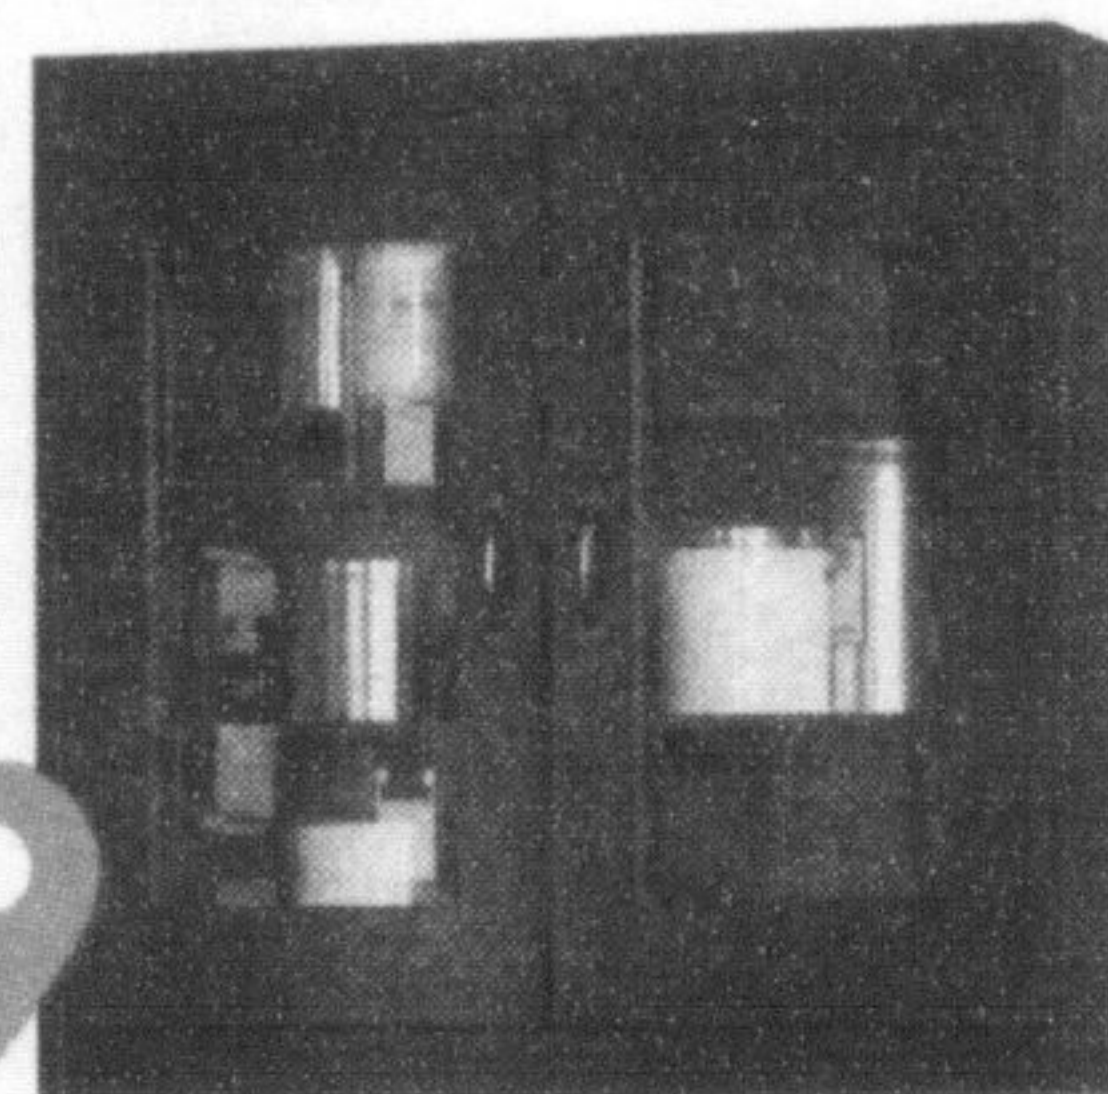

Wall Cabinet (407080)

was $107

$79

Floor Cabinet (407521)

was $159

$129

**1013 MAPLE
AVENUE
(905) 864-1200**